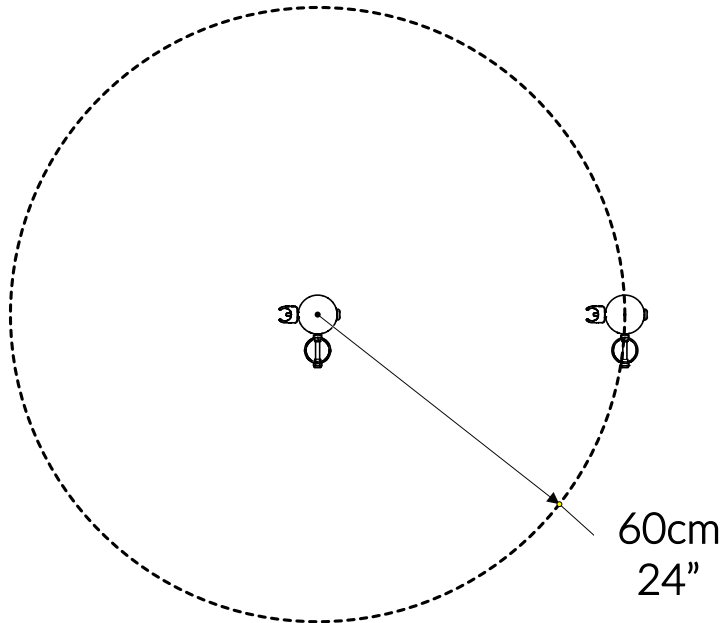

Part Reference	Description
PP-CALY-S8-DI-GR	Calypso Chimes Diatonic (Set 8) (Ground Fix)

Check Risk Assessment

Packages

		L	W	H	Weight	Net
x1	903658	194cm / 76"	15cm / 6"	10cm / 4"	7kg / 15.5lbs	
x1	903659					
x1	903660					
x1	903661					
x1	903662					
x1	903663					
x1	903664					
x1	903665					