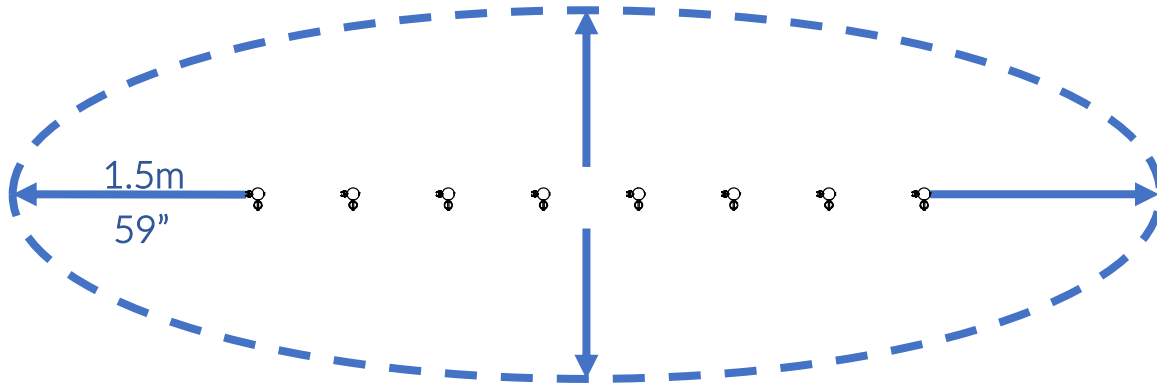

Part Reference	Description
PP-CALY-S8-DI-GR	Calypso Chimes Diatonic (Set 8) (Ground Fix)

Check Risk Assessment

Packages

		L	W	H	Weight	Net
x1	903658	194cm / 76"	15cm / 6"	10cm / 4"	7kg / 15.5lbs	
x1	903659					
x1	903660					
x1	903661					
x1	903662					
x1	903663					
x1	903664					
x1	903665					