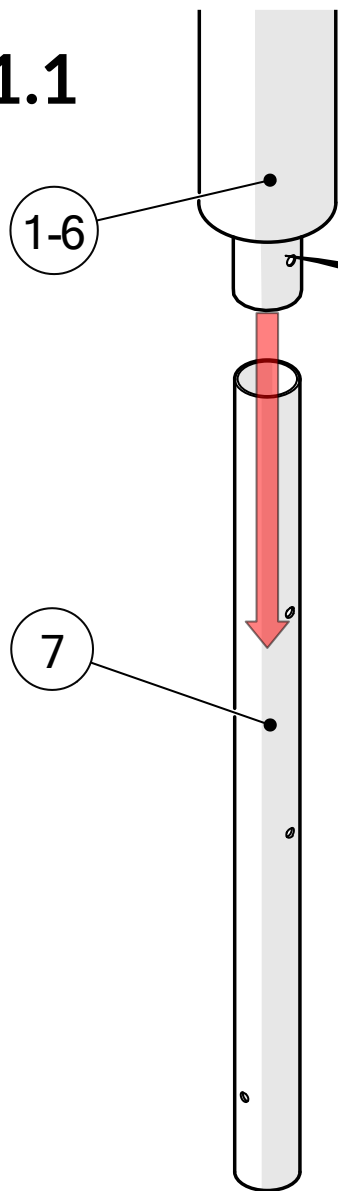

Part Reference	Description
PP-EMPE-ST-06-GR	Emperor Chimes (Set of 6) - Silver (Ground Fix)

Check Risk Assessment

Packages

		L	W	H	Weight	Net
x1	904422	250cm / 98.5"	13cm / 5"	13cm / 5"	18kg / 40lbs	
x1	904423	235cm / 92.5"	13cm / 5"	13cm / 5"	17kg / 37.5lbs	
x1	904424	225cm / 88.5"	13cm / 5"	13cm / 5"	16kg / 35lbs	
x1	904425	205cm / 81"	13cm / 5"	13cm / 5"	15kg / 33lbs	
x1	904426	195cm / 77"	13cm / 5"	13cm / 5"	14kg / 31lbs	
x1	904427	180cm / 71"	13cm / 5"	13cm / 5"	13kg / 29lbs	
x2	904395	94cm / 37"	20cm / 8"	7cm / 3"	12kg / 26.5lbs	

Tools required (not supplied)

¼" Bit Driver Ratchet

11/16" / 17mm Spanner

Spirit level

Tape Measure

904422	904423	904424	904425	904426	904427	904395		x2
								 <p>(A) x3 500572</p>
<p>① x1 ♩C3</p>	<p>② x1 ♩D3</p>	<p>③ x1 ♩E3</p>	<p>④ x1 ♩G3</p>	<p>⑤ x1 ♩A3</p>	<p>⑥ x1 ♩C4</p>	<p>(C) x6 500627</p>	<p>⑦ x3 602963</p>	 <p>(B) x3 500613</p>
							 <p>(D) x12 500457</p>	 <p>TX45 x2 500720 Not to scale</p>

1. x6

x2

x2 TX45

A		x6
B		x6

1.1

1-6

7

1.2

B

A

2. x6

2.1

2.2

C		x12
D		x24

3. x6

Foundations should not present a hazard