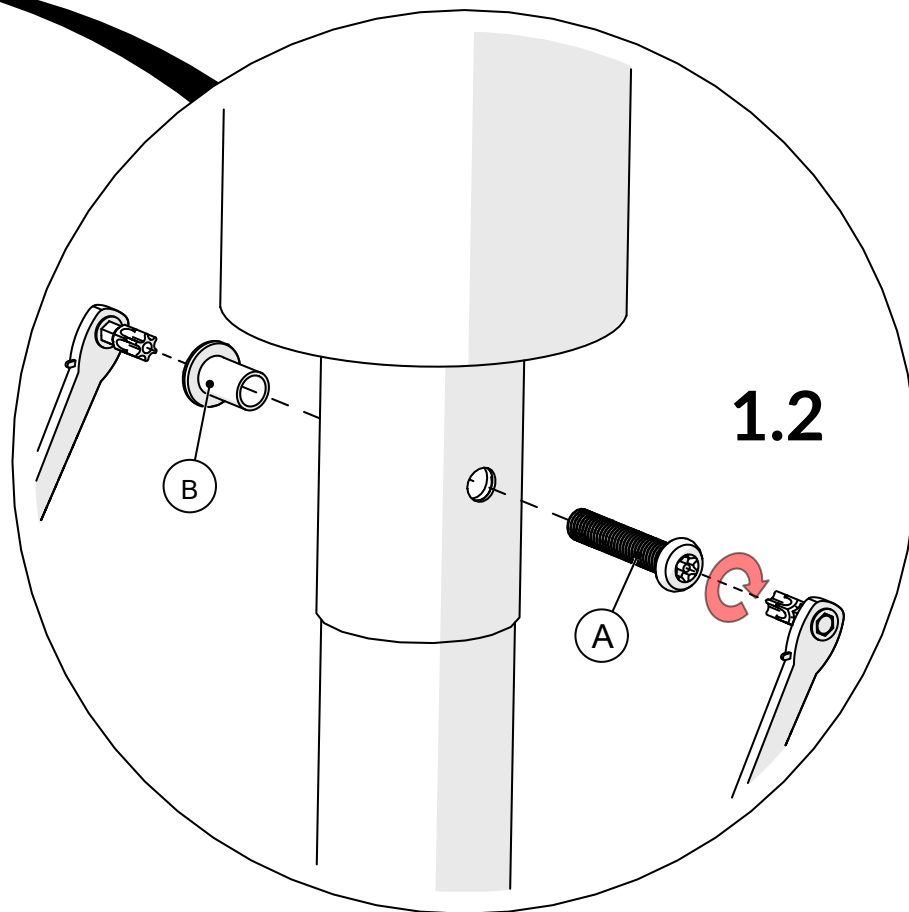

Tools required (not supplied)

¼" Bit Driver Ratchet

11/16" / 17mm Spanner

Spirit level

Tape Measure

904422	904423	904424	904425	904426	904427	904395		x2
								 <p>(A) x3 500572</p>
<p>① x1 ♩C3</p>	<p>② x1 ♩D3</p>	<p>③ x1 ♩E3</p>	<p>④ x1 ♩G3</p>	<p>⑤ x1 ♩A3</p>	<p>⑥ x1 ♩C4</p>	<p>(C) x6 500627</p>	<p>⑦ x3 602963</p>	 <p>(B) x3 500613</p>
							 <p>(D) x12 500457</p>	 <p>TX45 x2 500720 Not to scale</p>

1. x6

x2

x2 TX45

A		x6
B		x6

1.1

1-6

7

1.2