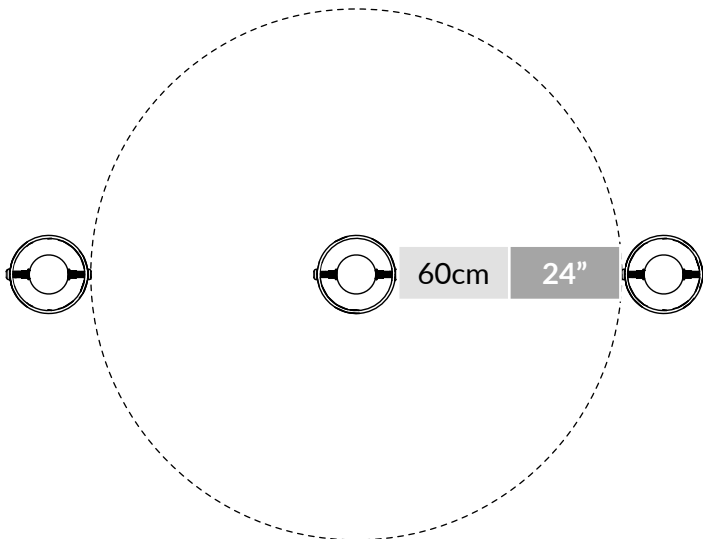

3. x6

Foundations should not present a hazard

Refer to your local Health & Safety standards

cm   inch