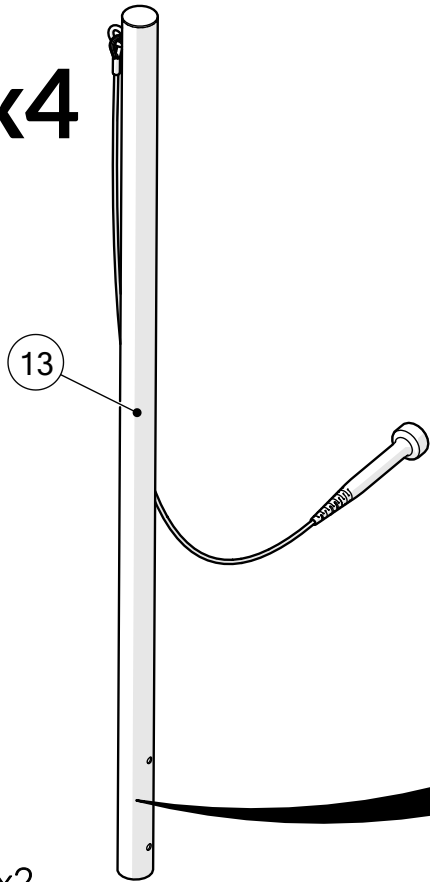

Tools required (not supplied)

¼" Bit Driver Ratchet

11/16" / 17mm Spanner

Spirit level

Tape Measure

Packages

Spares available from
percussionplay.com or
from your local distributor

904384	904385	904386	904387	904388	904389	904390	904391	904392
								
① x1	② x1	③ x1	④ x1	⑤ x1	⑥ x1	⑦ x1	⑧ x1	⑨ x1
 C3	 D3	 E3	 G3	 A3	 C4	 D4	 E4	 G4

1. x11

x2

x2 TX45

A		x11
B		x11

1.1

1.2

2. x11

2.1

2.2

C		x22
D		x44

3. x11

Foundations should not present a hazard

Refer to your local Health & Safety standards

4. x4

4.2

C		x8
D		x16