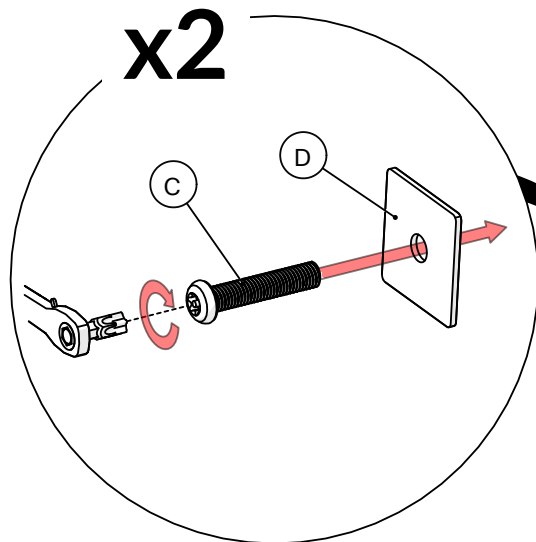

Part Reference	Description
PP-CONG-SM-SD-GR	Congas - Small (Ground Fix)
PP-CONG-MD-SD-GR	Congas - Medium (Ground Fix)
PP-CONG-LG-SD-GR	Congas - Large (Ground Fix)

Check Risk Assessment

Packages

		L	W	H	Weight	Net
x1	900943 - S	27cm / 11"	27cm / 11"	55cm / 22"	9kg / 20lbs	
	900944 - M	27cm / 11"	27cm / 11"	65cm / 26"	10kg / 22lbs	
	900945 - L	27cm / 11"	27cm / 11"	75cm / 29.5"	10kg / 22lbs	
x1	900942	115cm / 45"	10cm / 4"	10cm / 4"	4kg / 9lbs	

Tools required (not supplied)

¼" Bit Driver Ratchet

11/16" / 17mm Spanner

Spirit level

Tape Measure

<p>900943 - S 900944 - M 900945 - L</p>	
<p>(A) x2 600733</p> 	<p>(1) x1 Ø 20cm/8"</p> 
<p>(B) x2 600732</p> 	<p>(2) x1 Ø 25cm/10"</p> 
<p>(C) x4 500572</p> 	<p>TX45 x1 500720</p> 
<p>(D) x4 500685</p> 	

<p>900942</p>	
<p>(3) x1 801800</p> 	
<p>(E) x4 500457</p> 	<p>(F) x2 500627</p>

Not to scale

1.

TX45

A		x2
C		x2
D		x2

2.

TX45

B		x2
C		x2
D		x2