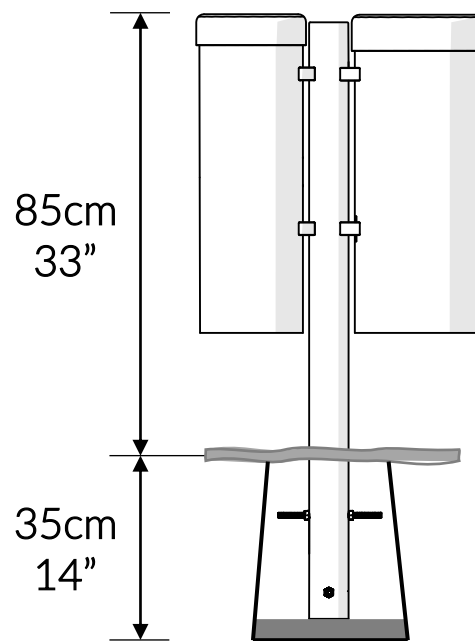

Part Reference	Description
PP-CONG-SM-SD-GR	Congas - Small (Ground Fix)
PP-CONG-MD-SD-GR	Congas - Medium (Ground Fix)
PP-CONG-LG-SD-GR	Congas - Large (Ground Fix)

Check Risk Assessment

Packages

		L	W	H	Weight	Net
x1	900943 - S	27cm / 11"	27cm / 11"	55cm / 22"	9kg / 20lbs	
	900944 - M	27cm / 11"	27cm / 11"	65cm / 26"	10kg / 22lbs	
	900945 - L	27cm / 11"	27cm / 11"	75cm / 29.5"	10kg / 22lbs	
x1	900942	115cm / 45"	10cm / 4"	10cm / 4"	4kg / 9lbs	

Tools required (not supplied)

¼" Bit Driver Ratchet

11/16" / 17mm Spanner

Spirit level

Tape Measure

<p>900943 - S 900944 - M 900945 - L</p>	
<p>(A) x2 600733</p> 	<p>(1) x1 Ø 20cm/8"</p> 
<p>(B) x2 600732</p> 	<p>(2) x1 Ø 25cm/10"</p> 
<p>(C) x4 500572</p> 	<p>TX45 x1 500720</p> 
<p>(D) x4 500685</p> 	

<p>900942</p>	
<p>(3) x1 801800</p> 	
<p>(E) x4 500457</p> 	<p>(F) x2 500627</p>

Not to scale

1.

TX45

A		x2
C		x2
D		x2

2.

TX45

B		x2
C		x2
D		x2