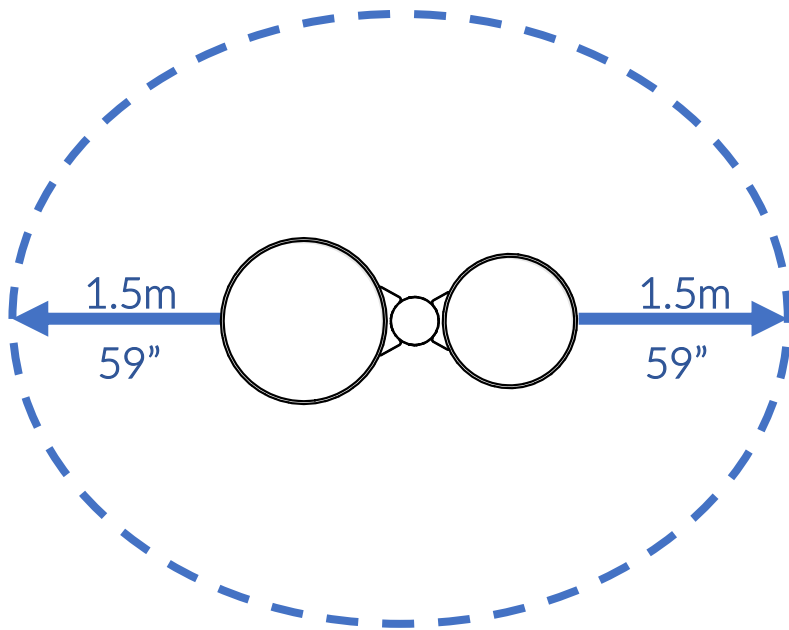

Part Reference	Description
PP-CONG-SM-SD-GR	Congas - Small (Ground Fix)
PP-CONG-MD-SD-GR	Congas - Medium (Ground Fix)
PP-CONG-LG-SD-GR	Congas - Large (Ground Fix)

Check Risk Assessment

Packages

		L	W	H	Weight	Net
x1	900943 - S	27cm / 11"	27cm / 11"	55cm / 22"	9kg / 20lbs	
	900944 - M	27cm / 11"	27cm / 11"	65cm / 26"	10kg / 22lbs	
	900945 - L	27cm / 11"	27cm / 11"	75cm / 29.5"	10kg / 22lbs	
x1	900942	115cm / 45"	10cm / 4"	10cm / 4"	4kg / 9lbs	

Tools required (not supplied)

¼" Bit Driver Ratchet

11/16" / 17mm Spanner

Spirit level

Tape Measure

<p>900943 - S 900944 - M 900945 - L</p>	
<p>(A) x2 600733</p> 	<p>(1) x1 Ø 20cm/8"</p> 
<p>(B) x2 600732</p> 	<p>(2) x1 Ø 25cm/10"</p> 
<p>(C) x4 500572</p> 	<p>TX45 x1 500720</p> 
<p>(D) x4 500685</p> 	

<p>900942</p>	
<p>(3) x1 801800</p> 	
<p>(E) x4 500457</p> 	<p>(F) x2 500627</p>

Not to scale

1.

TX45

A		x2
C		x2
D		x2

2.

TX45

B		x2
C		x2
D		x2