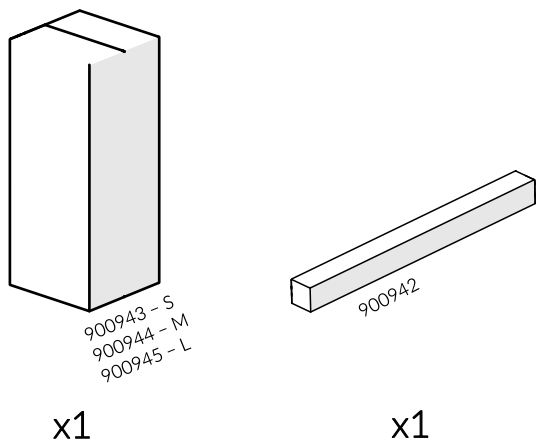

Part Reference	Description
PP-CONG-SM-SD-GR	Congas - Small (Ground Fix)
PP-CONG-MD-SD-GR	Congas - Medium (Ground Fix)
PP-CONG-LG-SD-GR	Congas - Large (Ground Fix)

Check Risk Assessment

Packages

		L	W	H	Weight	Net
x1	900943 - S	27cm / 11"	27cm / 11"	55cm / 22"	9kg / 20lbs	
	900944 - M	27cm / 11"	27cm / 11"	65cm / 26"	10kg / 22lbs	
	900945 - L	27cm / 11"	27cm / 11"	75cm / 29.5"	10kg / 22lbs	
x1	900942	115cm / 45"	10cm / 4"	10cm / 4"	4kg / 9lbs	

Tools required (not supplied)

¼" Bit Driver Ratchet

11/16" / 17mm Spanner

Spirit level

Tape Measure

<p>900943 - S 900944 - M 900945 - L</p>	
<p>(A) x2 600733</p> 	<p>(1) x1 Ø 20cm/8"</p> 
<p>(B) x2 600732</p> 	<p>(2) x1 Ø 25cm/10"</p> 
<p>(C) x4 500572</p> 	<p>TX45 x1 500720</p> 
<p>(D) x4 500685</p> 	

<p>900942</p>	
<p>(3) x1 801800</p> 	
<p>(E) x4 500457</p> 	<p>(F) x2 500627</p>

Not to scale

1.

TX45

A		x2
C		x2
D		x2

2.

TX45

B		x2
C		x2
D		x2