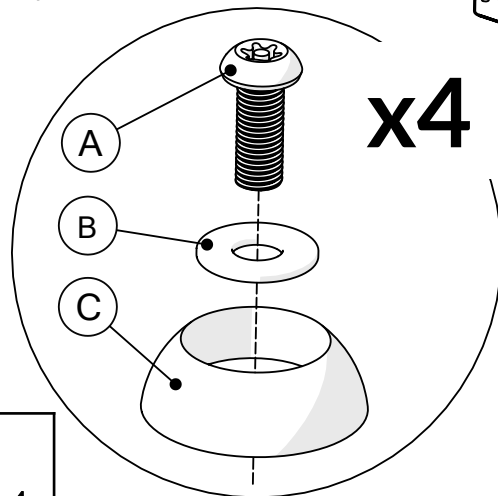

1.

1.1

1.2

TX40