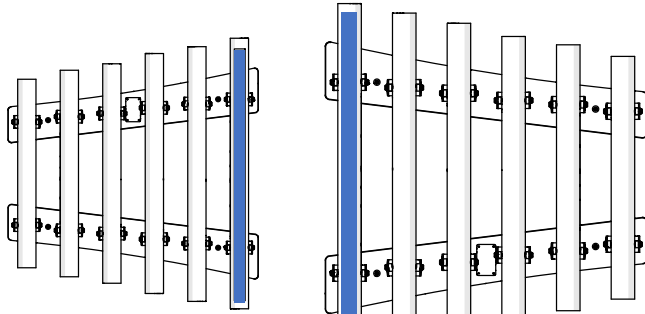

## Tools required (not supplied)

¼" Bit Driver Ratchet

Spirit level

Tape Measure

Not to scale

904133	
<p>① x1</p> 	
<p>② x2</p> <p>900837</p> 	<p>TX25 x1</p> <p>500472</p> 
	<p>Ⓐ x4</p> <p>601540</p> 
	<p>Ⓑ x4</p> <p>601541</p> 
	<p>Ⓒ x2</p> <p>603150</p> 
	<p>Ⓓ x4</p> <p>500448</p> 

1.

A		x4
B		x4

Wall

Example fixing

	Wood		x4
	Concrete		x4
	Brick		x4

x4

2.

TX25