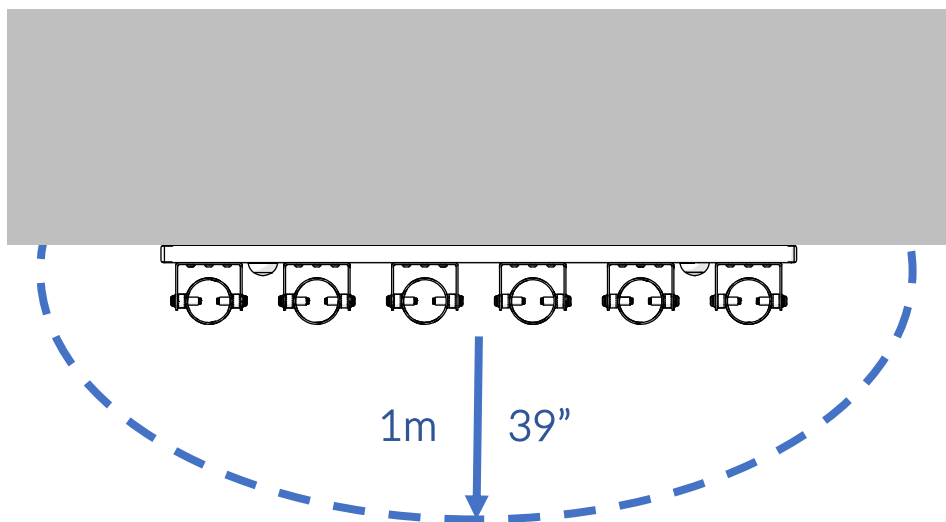

Part Reference	Description
PP-RTCH-RB-WA	Rainbow Trio Chimes (Wall Fix)

Check Risk Assessment

Confirm  
height with  
client

## Packages

x1

		L	W	H	Weight	Net
x1	904133	80cm / 31.5"	70cm / 27.5"	10cm / 4"	12kg / 26lbs	

## Tools required (not supplied)

¼" Bit Driver Ratchet

Spirit level

Tape Measure

Not to scale

904133	
<p>① x1</p> 	
<p>② x2</p> <p>900837</p> 	<p>TX25 x1</p> <p>500472</p> 
	<p>Ⓐ x4</p> <p>601540</p> 
	<p>Ⓑ x4</p> <p>601541</p> 
	<p>Ⓒ x2</p> <p>603150</p> 
	<p>Ⓓ x4</p> <p>500448</p> 