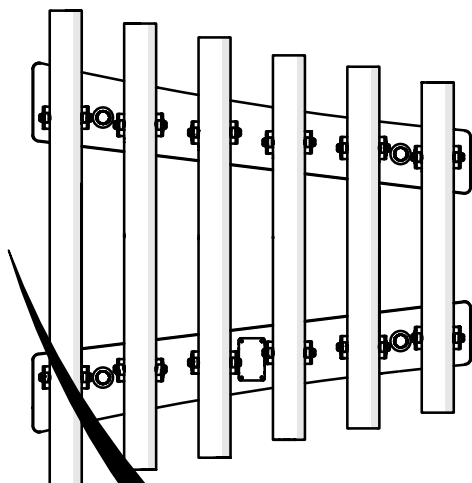

## Tools required (not supplied)

¼" Bit Driver Ratchet

Spirit level

Tape Measure

Not to scale

904133	
<p>① x1</p> 	
<p>② x2</p> <p>900837</p> 	<p>TX25 x1</p> <p>500472</p> 
	<p>Ⓐ x4</p> <p>601540</p> 
	<p>Ⓑ x4</p> <p>601541</p> 
	<p>Ⓒ x2</p> <p>603150</p> 
	<p>Ⓓ x4</p> <p>500448</p> 

1.

A		x4
B		x4

Wall

Example fixing

	Wood		x4
	Concrete		x4
	Brick		x4

x4

2.

TX25