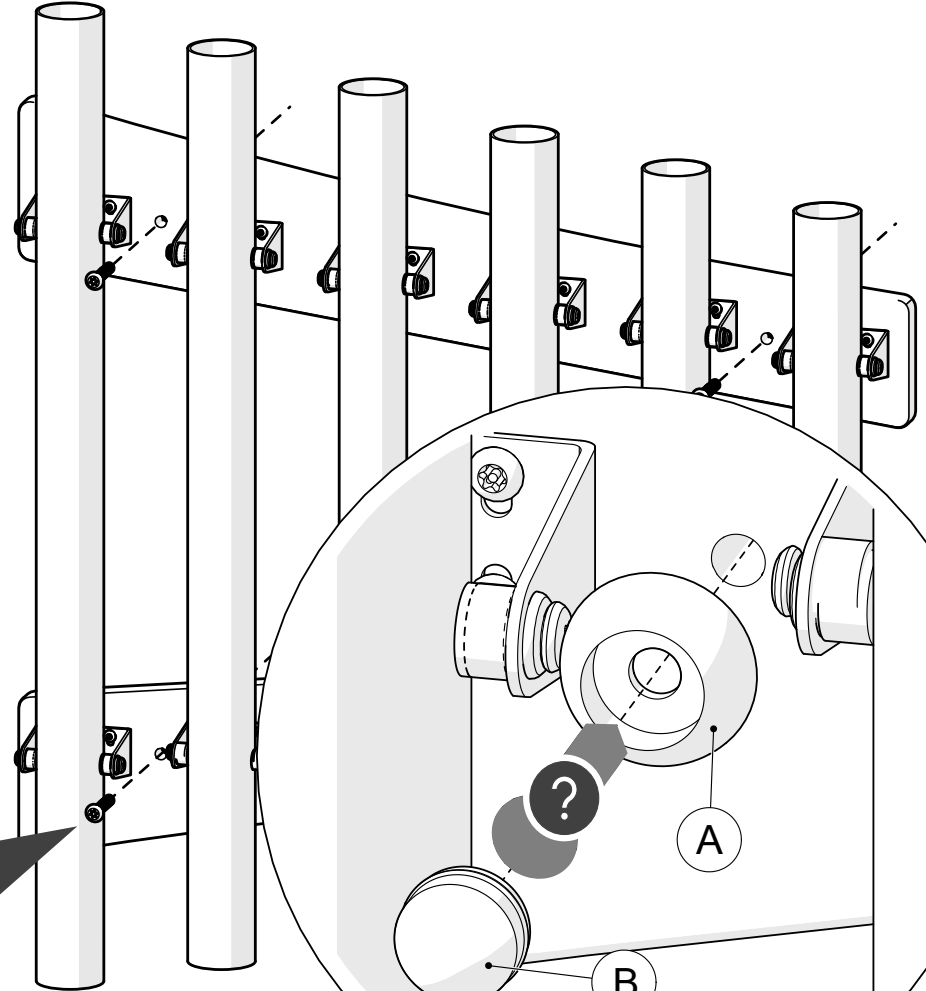

## Tools required (not supplied)

¼" Bit Driver Ratchet

Spirit level

Tape Measure

Not to scale

904133	
<p>① x1</p> 	
<p>② x2</p> <p>900837</p> 	<p>TX25 x1</p> <p>500472</p> 
	<p>Ⓐ x4</p> <p>601540</p> 
	<p>Ⓑ x4</p> <p>601541</p> 
	<p>Ⓒ x2</p> <p>603150</p> 
	<p>Ⓓ x4</p> <p>500448</p> 

1.

A		x4
B		x4

Wall

Example fixing

	Wood		x4
	Concrete		x4
	Brick		x4

x4

2.

TX25