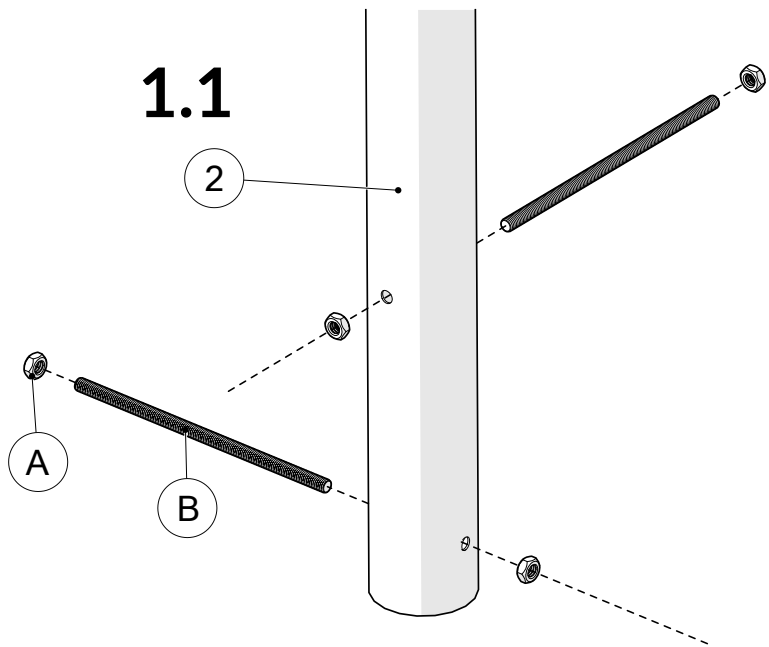

Part Reference	Description
PP-TROP-GR	Tropical Cyclone (Ground Fix)

Check Risk Assessment

Packages

x1

x1

		L	W	H	Weight	Net
x1	905448	27cm / 11"	27cm / 11"	13cm / 5"	3.5kg / 8lbs	
x1	905450	128cm / 50"	30cm / 12"	8cm / 3"	3.5kg / 8lbs	

Not to scale

1.

1.1

 x2

1.2

1.3

A		x4
B		x2

2.