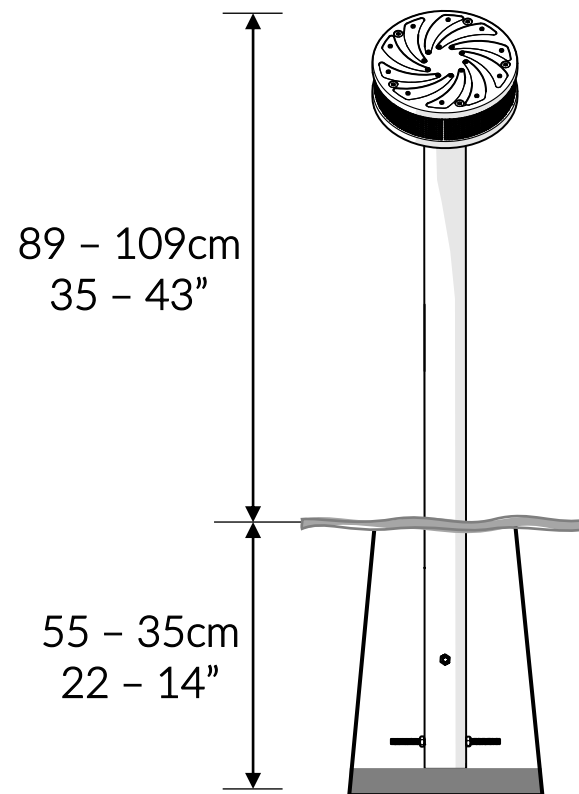

Part Reference	Description
PP-TROP-GR	Tropical Cyclone (Ground Fix)

Check Risk Assessment

Packages

x1

x1

		L	W	H	Weight	Net
x1	905448	27cm / 11"	27cm / 11"	13cm / 5"	3.5kg / 8lbs	
x1	905450	128cm / 50"	30cm / 12"	8cm / 3"	3.5kg / 8lbs	

Tools required (not supplied)

905448

① x1
805447

17mm x1
605443

905450

② x1
805489

③ x2
500627

④ x4
500457

Not to scale

1.

1.1

 x2

1.2

1.3

A		x4
B		x2

2.