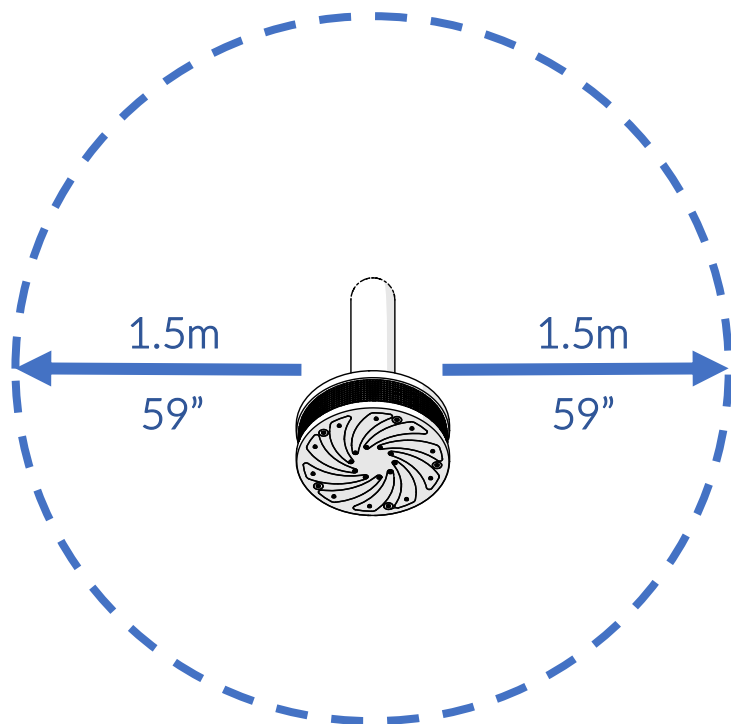

Part Reference	Description
PP-TROP-GR	Tropical Cyclone (Ground Fix)

Check Risk Assessment

Packages

x1

x1

		L	W	H	Weight	Net
x1	905448	27cm / 11"	27cm / 11"	13cm / 5"	3.5kg / 8lbs	
x1	905450	128cm / 50"	30cm / 12"	8cm / 3"	3.5kg / 8lbs	

Not to scale

1.

1.1

 x2

1.2

1.3

A		x4
B		x2

2.