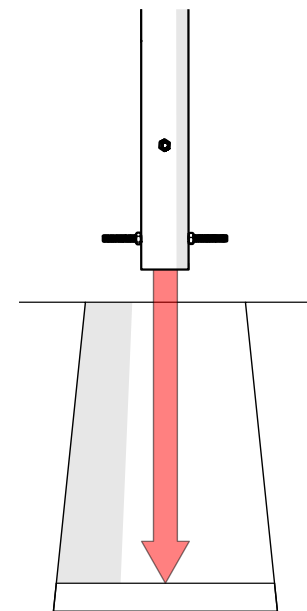

Part Reference	Description
PP-TROP-GR	Tropical Cyclone (Ground Fix)

Check Risk Assessment

Packages

x1

x1

		L	W	H	Weight	Net
x1	905448	27cm / 11"	27cm / 11"	13cm / 5"	3.5kg / 8lbs	
x1	905450	128cm / 50"	30cm / 12"	8cm / 3"	3.5kg / 8lbs	

Not to scale

1.

1.1

 x2

1.2

1.3

A		x4
B		x2

2.