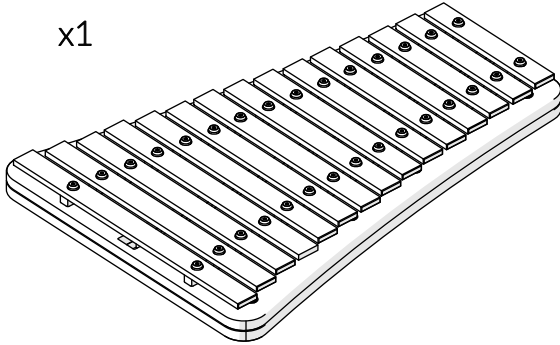

Part Reference	Description
PP-CAPE-GR	Capella (Ground Fix)

Check Risk Assessment

Packages

x1

x1

		L	W	H	Weight	Net
x1	903132	80cm / 31"	70cm / 27.5"	10cm / 4"	20kg / 44lbs	
x1	904456	95cm / 37"	80cm / 31"	15cm / 6"	31kg / 68lbs	

Tools required (not supplied)

¼" Bit Driver Ratchet

x2

¼" hex adapter

11/16" / 17mm Spanner

x2

Tape Measure

Spirit level

903132

① x1

Ⓐ x8
501204

② x2
900845

Ⓑ x8
500614

TX45 x1
500720

TX40 x1
500474

TX30 x1
500473