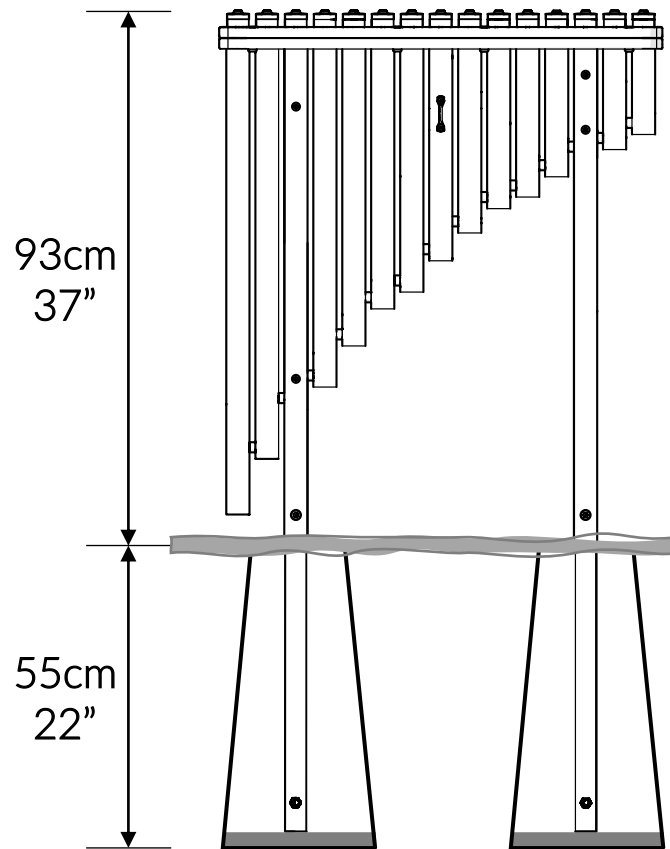

Part Reference	Description
PP-CAPE-GR	Capella (Ground Fix)

Check Risk Assessment

Packages

x1

x1

		L	W	H	Weight	Net
x1	903132	80cm / 31"	70cm / 27.5"	10cm / 4"	20kg / 44lbs	
x1	904456	95cm / 37"	80cm / 31"	15cm / 6"	31kg / 68lbs	

Tools required (not supplied)

¼" Bit Driver Ratchet

x2

¼" hex adapter

11/16" / 17mm Spanner

x2

Tape Measure

Spirit level

904456

③ x1
803648

Ⓒ x2
603150

Ⓓ x4
500746

Ⓔ x4
500682

Ⓕ x2
500627

Ⓖ x8
500457

④ x4

1.

1.1

1

3

x2

x2 TX40

A		x8
B		x8

1.2