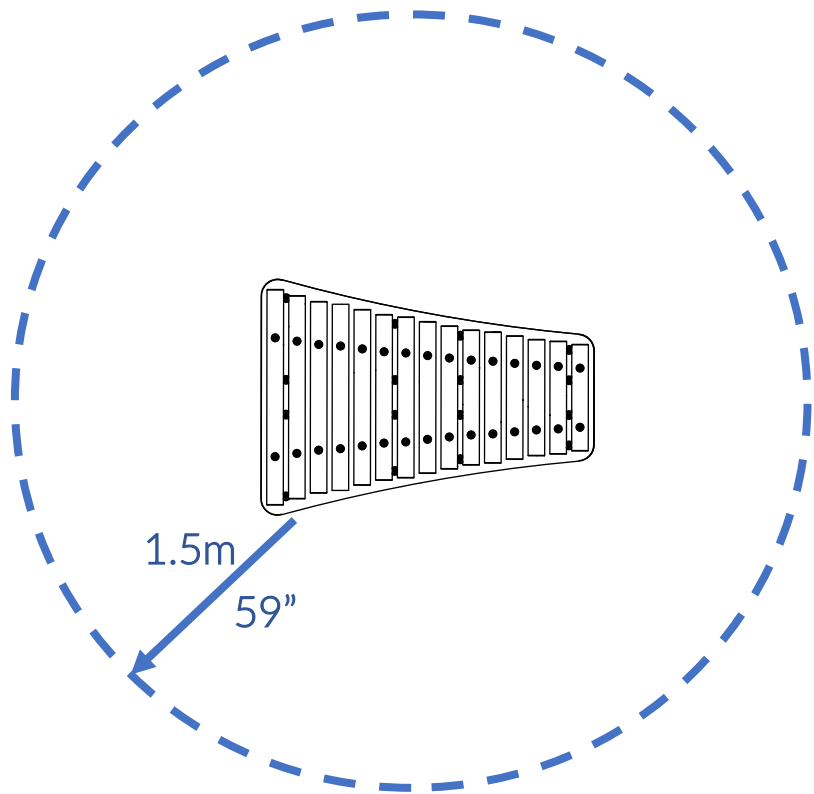

Part Reference	Description
PP-CAPE-GR	Capella (Ground Fix)

Check Risk Assessment

Packages

x1

x1

		L	W	H	Weight	Net
x1	903132	80cm / 31"	70cm / 27.5"	10cm / 4"	20kg / 44lbs	
x1	904456	95cm / 37"	80cm / 31"	15cm / 6"	31kg / 68lbs	

Tools required (not supplied)

¼" Bit Driver Ratchet

x2

¼" hex adapter

11/16" / 17mm Spanner

x2

Tape Measure

Spirit level