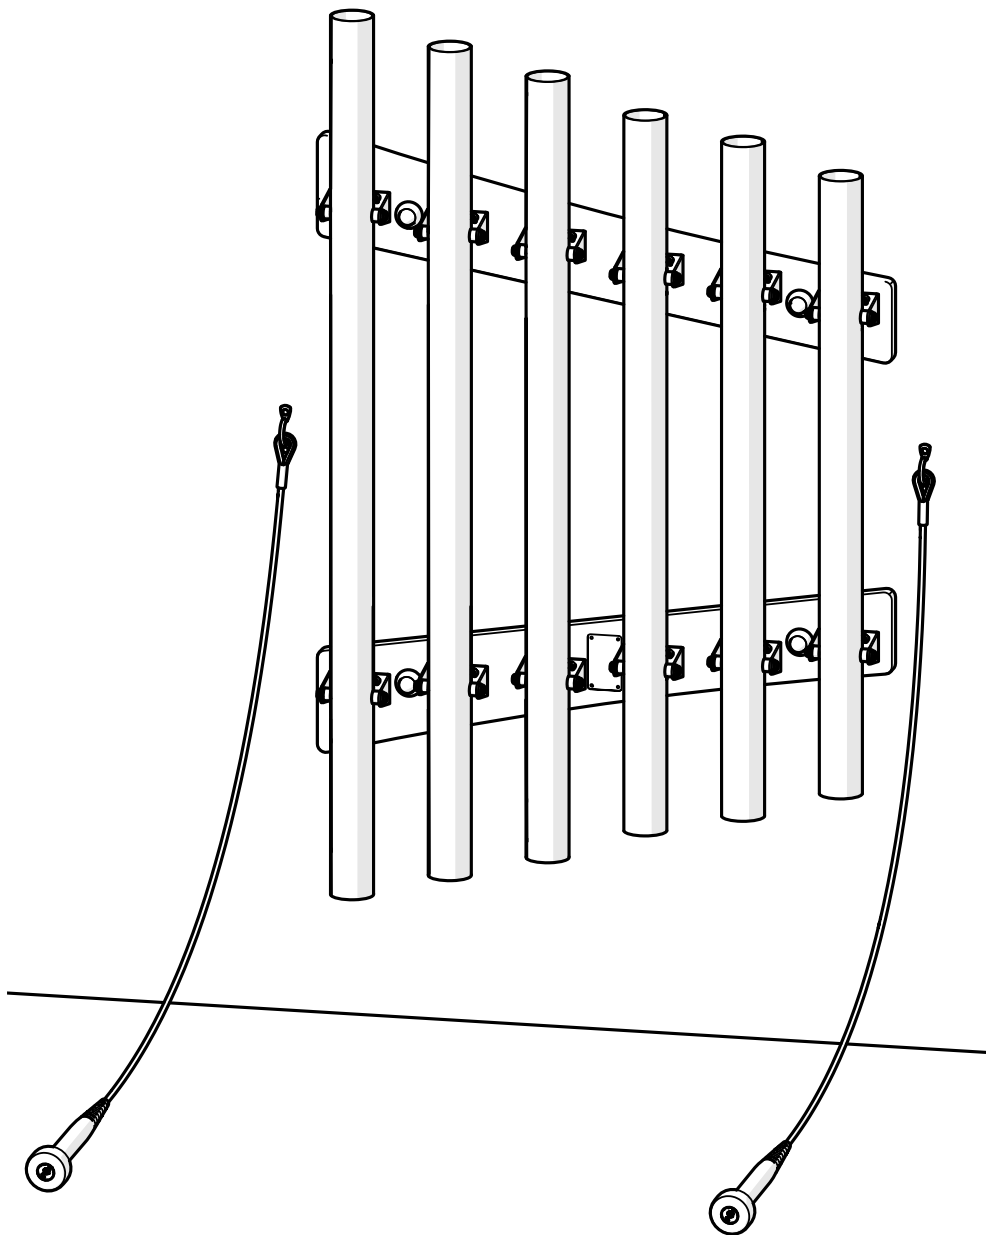

Part Reference	Description
PP-FREC-AL-PE-WA	C4-C5 Alto Pentatonic - 6 notes (Wall Fix)

Check Risk Assessment

Confirm
height with
client

Packages

x1

		L	W	H	Weight	Net
x1	904459	110cm / 43.5"	70cm / 27.5"	10cm / 4"	14kg / 31lbs	

Ⓑ x4
601541

Ⓒ x2
603150

Ⓓ x4
500448

② x2
900832

TX25 x1
500472

1.

A		x4
B		x4

Wall

Example fixing

	Wood		x4
	Concrete		x4
	Brick		x4

x4

2.

TX25

2		x2
C		x2
D		x4

percussionplay.com

info@percussionplay.com