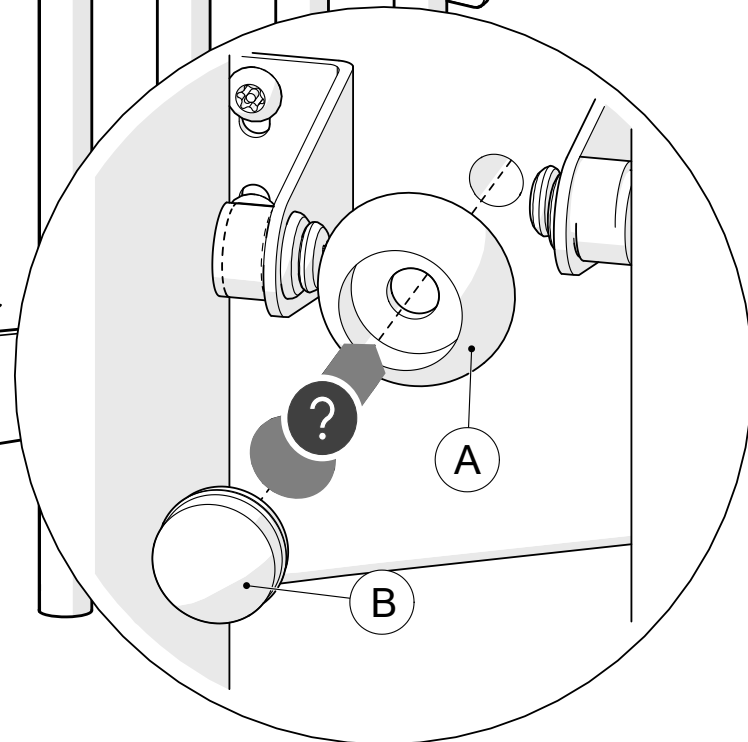

A		x4
B		x4

Wall

Example fixing

	Wood		x4
	Concrete		x4
	Brick		x4

x4