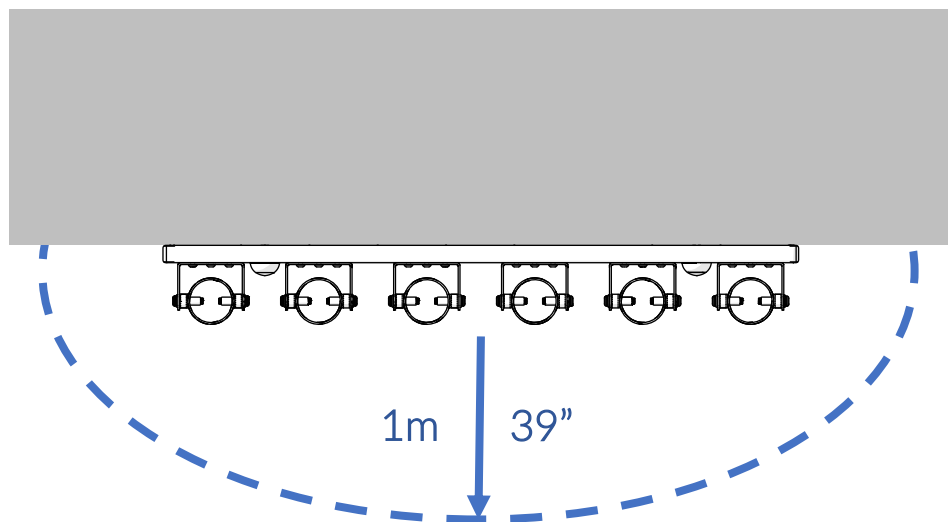

Part Reference	Description
PP-FREC-AL-PE-WA	C4-C5 Alto Pentatonic - 6 notes (Wall Fix)

Check Risk Assessment

Confirm
height with
client

Packages

x1

		L	W	H	Weight	Net
x1	904459	110cm / 43.5"	70cm / 27.5"	10cm / 4"	14kg / 31lbs	

Tools required (not supplied)

¼" Bit Driver Ratchet

Spirit level

Tape Measure

904459

① x1

Not to scale

Ⓐ x4
601540

Ⓑ x4
601541

Ⓒ x2
603150

Ⓓ x4
500448

② x2
900832

TX25 x1
500472

1.

A		x4
B		x4

Wall