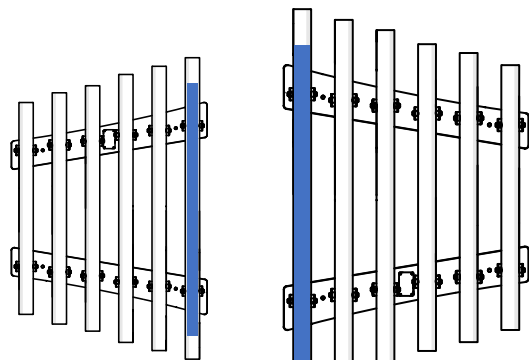

Part Reference	Description
PP-FREC-AL-PE-WA	C4-C5 Alto Pentatonic - 6 notes (Wall Fix)

Check Risk Assessment

Confirm
height with
client

Packages

x1

		L	W	H	Weight	Net
x1	904459	110cm / 43.5"	70cm / 27.5"	10cm / 4"	14kg / 31lbs	

Tools required (not supplied)

¼" Bit Driver Ratchet

Spirit level

Tape Measure

904459

① x1

Not to scale

Ⓐ x4
601540

Ⓑ x4
601541

Ⓒ x2
603150

Ⓓ x4
500448

② x2
900832

TX25 x1
500472

1.

A		x4
B		x4

Wall

Example fixing

	Wood		x4
	Concrete		x4
	Brick		x4

x4

2.

TX25

2		x2
C		x2
D		x4

percussionplay.com

info@percussionplay.com