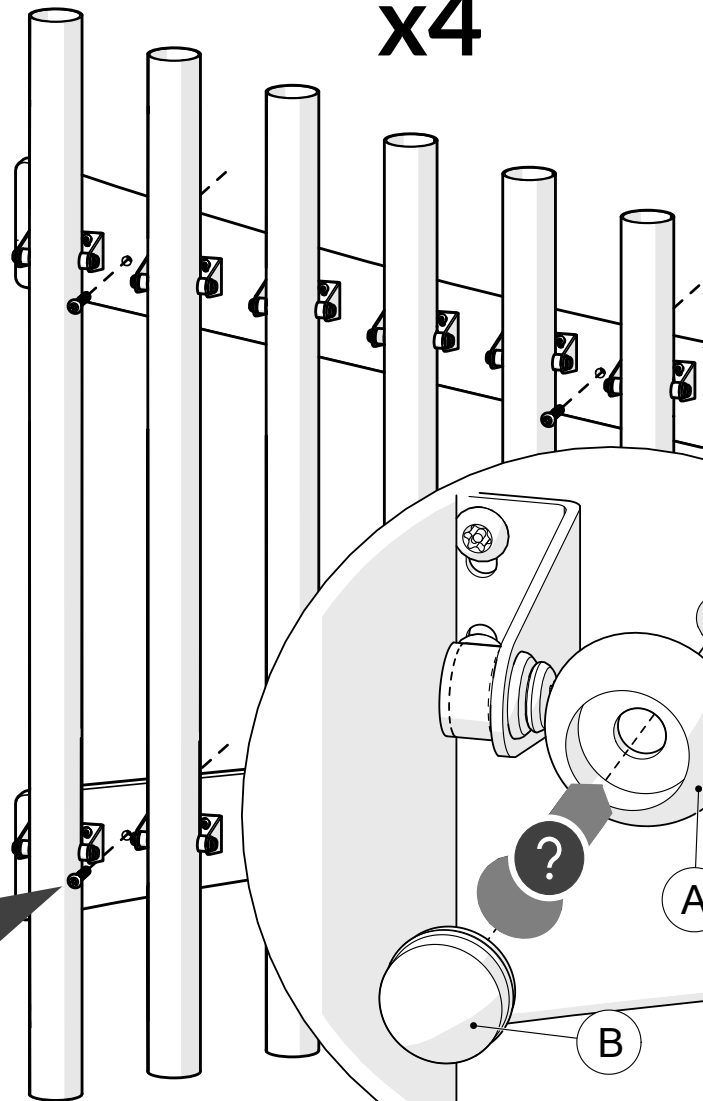

A		x4
B		x4

Wall

Example fixing

	Wood		x4
	Concrete		x4
	Brick		x4

x4