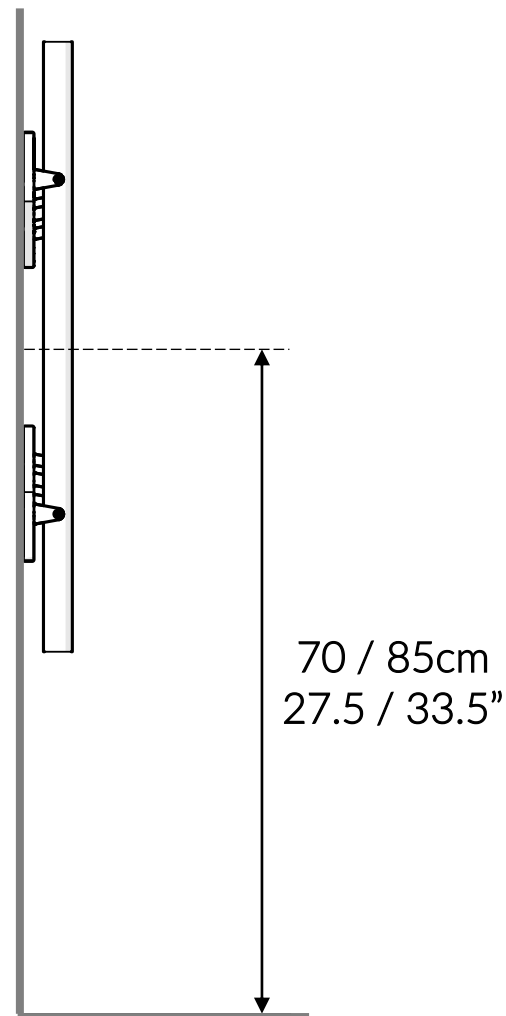

Part Reference	Description
PP-FREC-AL-PE-WA	C4-C5 Alto Pentatonic - 6 notes (Wall Fix)

Check Risk Assessment

Confirm
height with
client

Packages

x1

		L	W	H	Weight	Net
x1	904459	110cm / 43.5"	70cm / 27.5"	10cm / 4"	14kg / 31lbs	

Tools required (not supplied)

¼" Bit Driver Ratchet

Spirit level

Tape Measure

904459

① x1

Not to scale

Ⓐ x4
601540

Ⓑ x4
601541

Ⓒ x2
603150

Ⓓ x4
500448

② x2
900832

TX25 x1
500472

1.

A		x4
B		x4

Wall