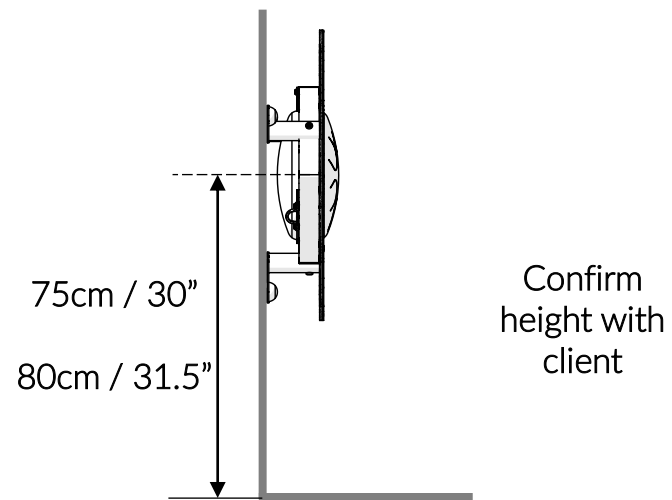

Check Risk Assessment

Packages

		L	W	H	Weight	Net
x1	903953 - Daisy 903954 - Sunflower 903955 - Poppy 903956 - Forget Me Not	60cm / 24"	60cm / 24"	14cm / 5.5"	9kg / 20lbs	

Tools required (not supplied)

¼" Bit Driver Ratchet