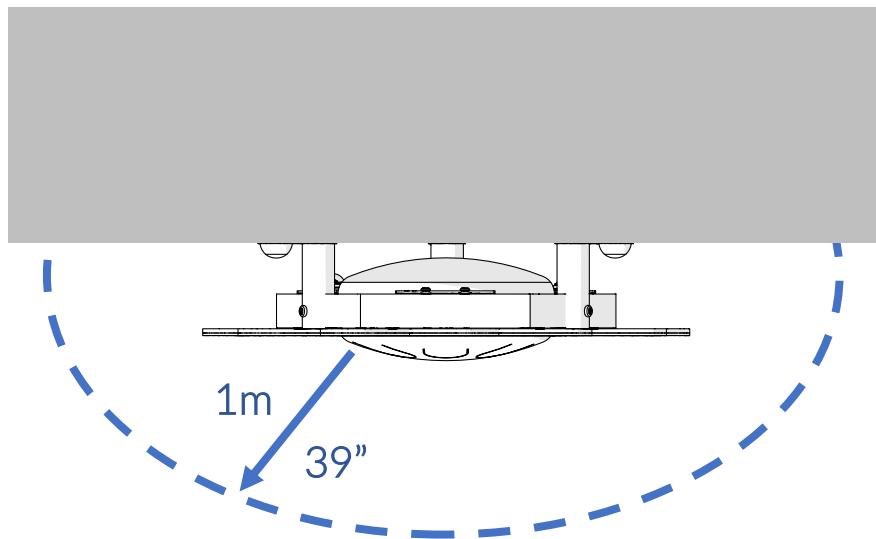

Part Reference	Description
PP-DAIS-A-MI-WA	Daisy Petal Drum (A-Minor) (Wall Fix)
PP-SUNF-C-PY-WA	Sunflower Petal Drum (C-Pygmy) (Wall Fix)
PP-FGMN-C-MA-WA	Forget-Me-Not Petal Drum (C-Major) (Wall Fix)
PP-POPP-A-AK-WA	Poppy Petal Drum (A-Akebono) (Wall Fix)

Check Risk Assessment

Packages

		L	W	H	Weight	Net
x1	903953 - Daisy 903954 - Sunflower 903955 - Poppy 903956 - Forget Me Not	60cm / 24"	60cm / 24"	14cm / 5.5"	9kg / 20lbs	

Tools required (not supplied)

¼" Bit Driver Ratchet