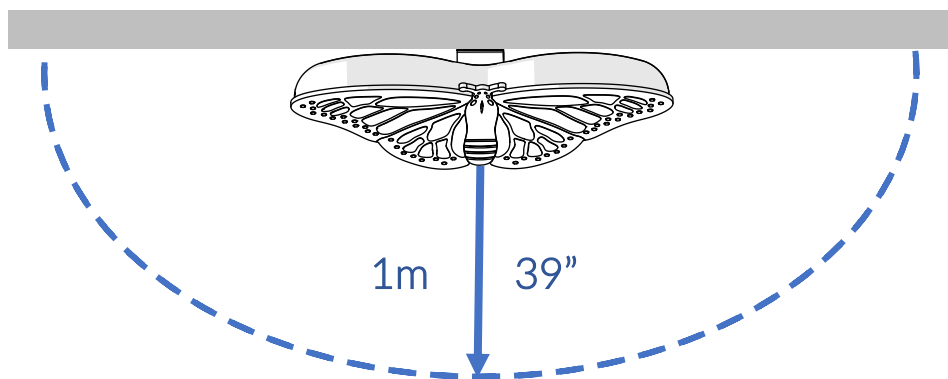

Part Reference	Description
PP-BUTT-WF	Butterfly (Wall Fix)

Check Risk Assessment

Confirm
height with
client

70 / 85cm
27.5 / 33.5"

Packages

x1

x1

		L	W	H	Weight
x1	913751	75cm / 29.5"	75cm / 29.5"	15cm / 6"	17kg / 37.5lbs
x1	915249	32cm / 12.5"	23cm / 9"	23cm / 9"	4kg / 9lbs

Tools required (not supplied)

¼" Bit Driver Ratchet

x2

Spirit level

Tape Measure

913751

① x1

915249