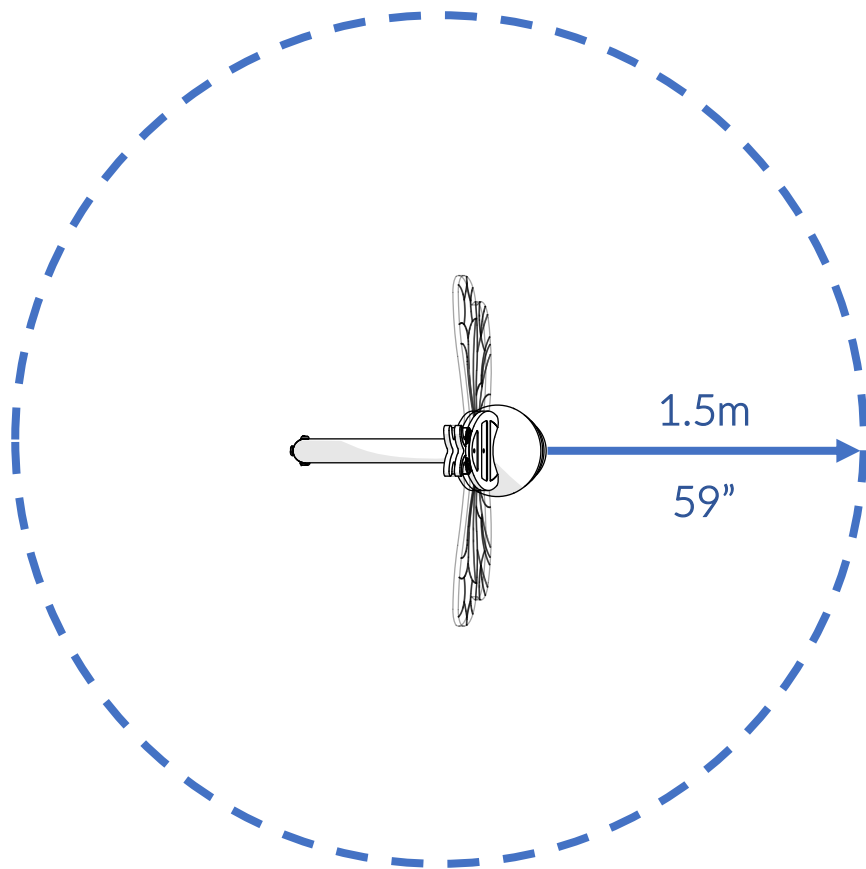

Part Reference	Description
PP-INS-BUMB-GF	Bumblebee (Ground Fix)

Check Risk Assessment

### Packages

x1

x1

x1

		L	W	H	Weight	Net
x1	906264	79cm / 31"	37.5cm / 15"	9cm / 3.5"		
x1	906267	25cm / 10"	22cm / 9"	22cm / 9"		
x1	906271	148cm / 50"	48cm / 6"	7cm / 2"		

### Tools required (not supplied)

¼" Bit Driver Ratchet

x2

¼" hex adapter

11/16" / 17mm Spanner

x2

Tape Measure

Spirit level