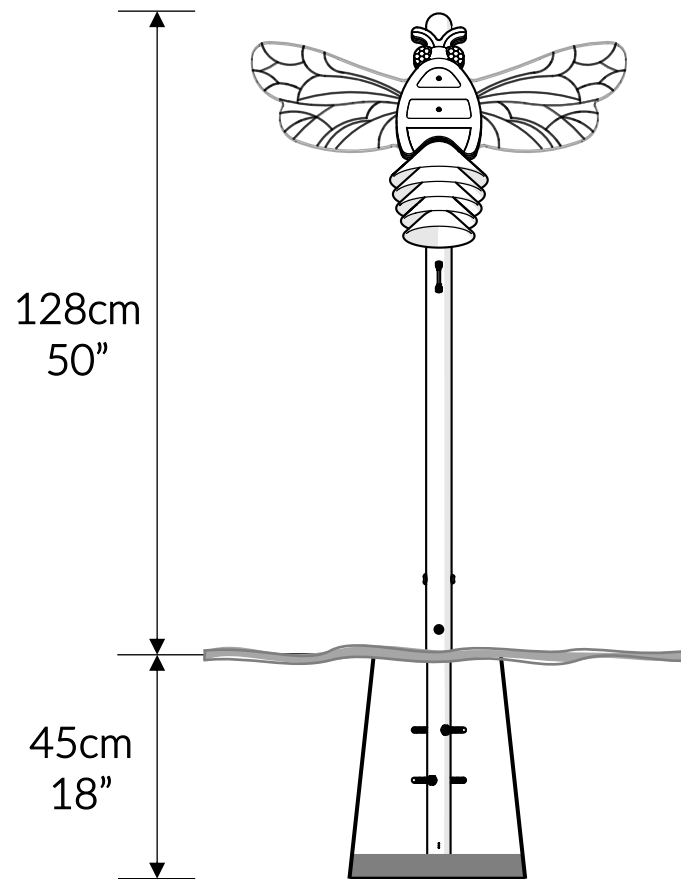

Part Reference	Description
PP-INS-BUMB-GF	Bumblebee (Ground Fix)

Check Risk Assessment

### Packages

x1

x1

x1

		L	W	H	Weight	Net
x1	906264	79cm / 31"	37.5cm / 15"	9cm / 3.5"		
x1	906267	25cm / 10"	22cm / 9"	22cm / 9"		
x1	906271	148cm / 50"	48cm / 6"	7cm / 2"		

### Tools required (not supplied)

¼" Bit Driver Ratchet

x2

¼" hex adapter

11/16" / 17mm Spanner

x2

Tape Measure

Spirit level

906264	
 <p>③ x1 812250</p>	

906267	
 <p>④ x1 810269</p>	
 <p>Ⓔ x1 500746</p>	

Not to scale