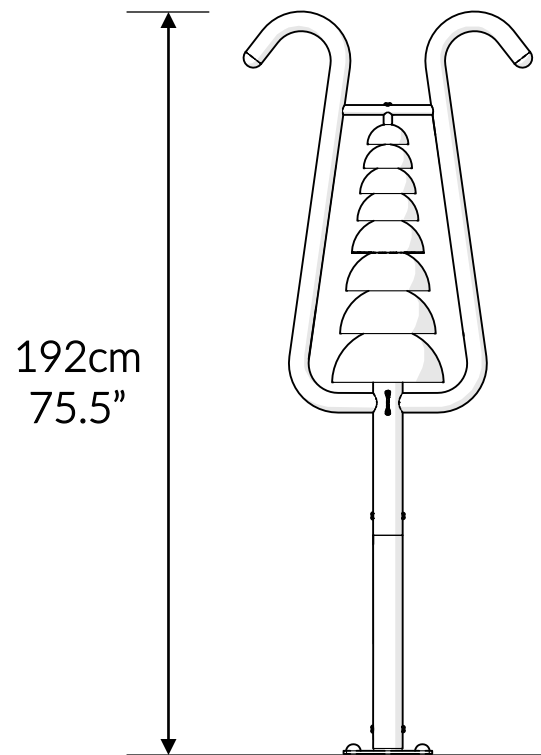

Part Reference	Description
PP-BLYR-SU	Bell Lyre - Mirror Polished (Surface Fix)

Check Risk Assessment

Packages

x1

x1

		L	W	H	Weight	Net
x1	900285	130cm / 51"	70cm / 27.5"	30cm / 12"	25kg / 55lbs	
x1	900884	32cm / 12.5"	23cm / 9"	23cm / 9"	6kg / 13lbs	

Tools required (not supplied)

¼" Bit Driver Ratchet

Tape Measure

900285

① x1

900884

Not to scale

② x1

802513

1.

x2

x2 TX45

A		x2
B		x2

2.

3.

Surface fixing should not present a hazard

Refer to your local Health & Safety standards

C		x4
D		x4

Surface

Example fixing

	Wood		x4
	Concrete		x4
	Brick		x4

4.

4.1

TX30