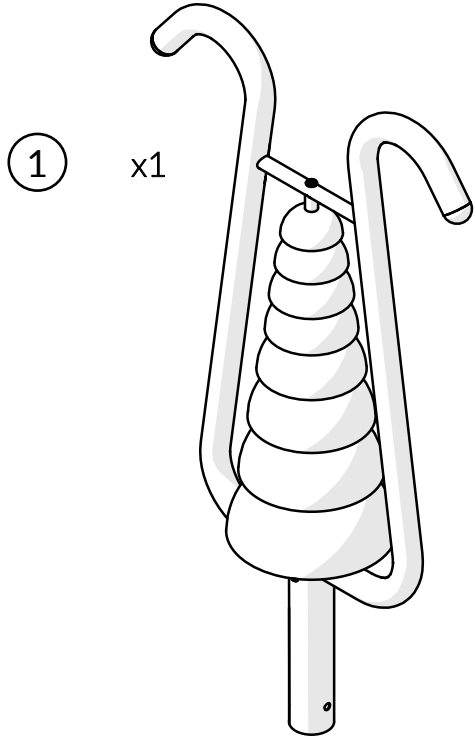

Part Reference	Description
PP-BLYR-SU	Bell Lyre - Mirror Polished (Surface Fix)

Check Risk Assessment

Packages

x1

x1

		L	W	H	Weight	Net
x1	900285	130cm / 51"	70cm / 27.5"	30cm / 12"	25kg / 55lbs	
x1	900884	32cm / 12.5"	23cm / 9"	23cm / 9"	6kg / 13lbs	

Tools required (not supplied)

¼" Bit Driver Ratchet

Tape Measure

900285

① x1

900884

Not to scale

② x1

802513

1.

x2

x2 TX45

A		x2
B		x2

2.

3.

Surface fixing should not present a hazard