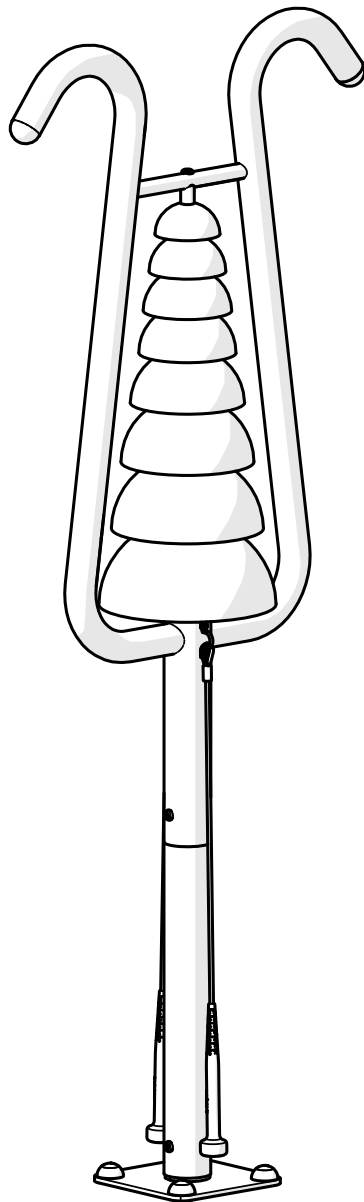

percussionplay.com

info@percussionplay.com

UK
[01730 235 180](tel:01730235180)

USA & CAN
[+1 (866) 882 9170](tel:+18668829170)

EUR & ROW
[+44 1730 235 180](tel:+441730235180)