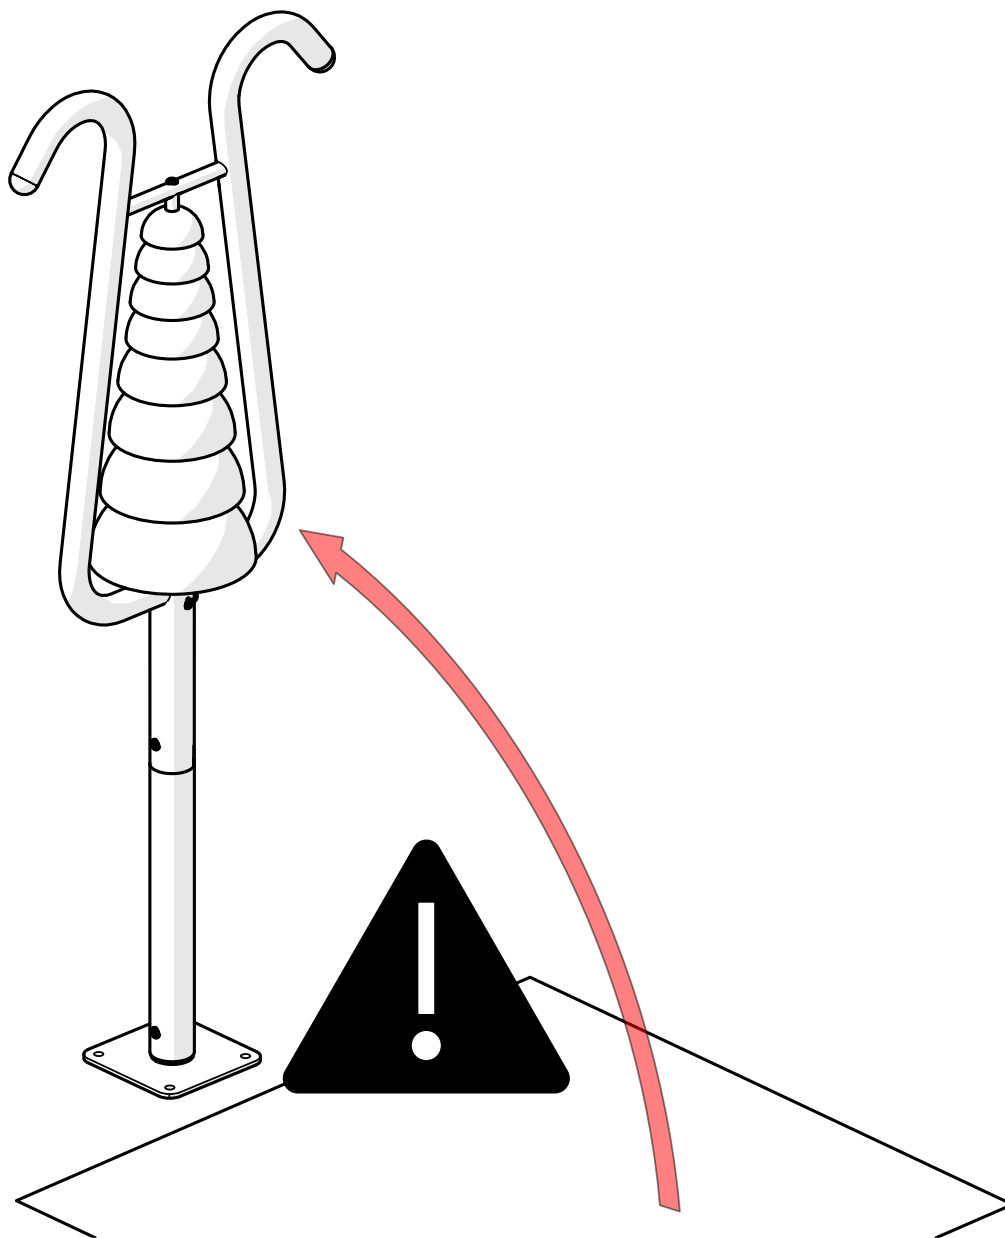

Part Reference	Description
PP-BLYR-SU	Bell Lyre - Mirror Polished (Surface Fix)

Check Risk Assessment

Packages

x1

x1

		L	W	H	Weight	Net
x1	900285	130cm / 51"	70cm / 27.5"	30cm / 12"	25kg / 55lbs	
x1	900884	32cm / 12.5"	23cm / 9"	23cm / 9"	6kg / 13lbs	

802513

1.

x2

x2 TX45

A		x2
B		x2

2.

3.

Surface fixing should not present a hazard

Refer to your local Health & Safety standards

C		x4
D		x4

Surface

Example fixing

	Wood		x4
	Concrete		x4
	Brick		x4

4.

4.1

TX30