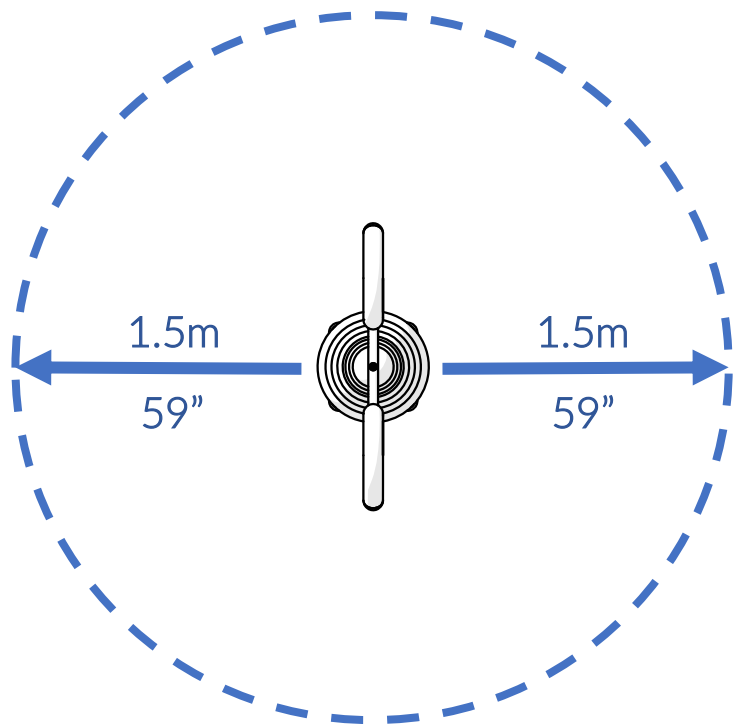

Part Reference	Description
PP-BLYR-SU	Bell Lyre - Mirror Polished (Surface Fix)

Check Risk Assessment

Packages

x1

x1

		L	W	H	Weight	Net
x1	900285	130cm / 51"	70cm / 27.5"	30cm / 12"	25kg / 55lbs	
x1	900884	32cm / 12.5"	23cm / 9"	23cm / 9"	6kg / 13lbs	

Tools required (not supplied)

¼" Bit Driver Ratchet

Tape Measure

900285

① x1

900884

Not to scale

② x1

802513

1.

x2

x2 TX45

A		x2
B		x2

2.

3.

Surface fixing should not present a hazard