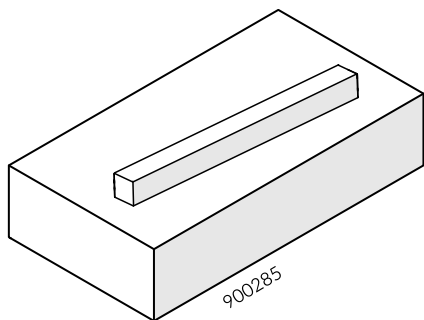

Part Reference	Description
PP-BLYR-SU	Bell Lyre - Mirror Polished (Surface Fix)

Check Risk Assessment

Packages

x1

x1

		L	W	H	Weight	Net
x1	900285	130cm / 51"	70cm / 27.5"	30cm / 12"	25kg / 55lbs	
x1	900884	32cm / 12.5"	23cm / 9"	23cm / 9"	6kg / 13lbs	

Tools required (not supplied)

¼" Bit Driver Ratchet

Tape Measure

900285

① x1

900884

Not to scale

② x1