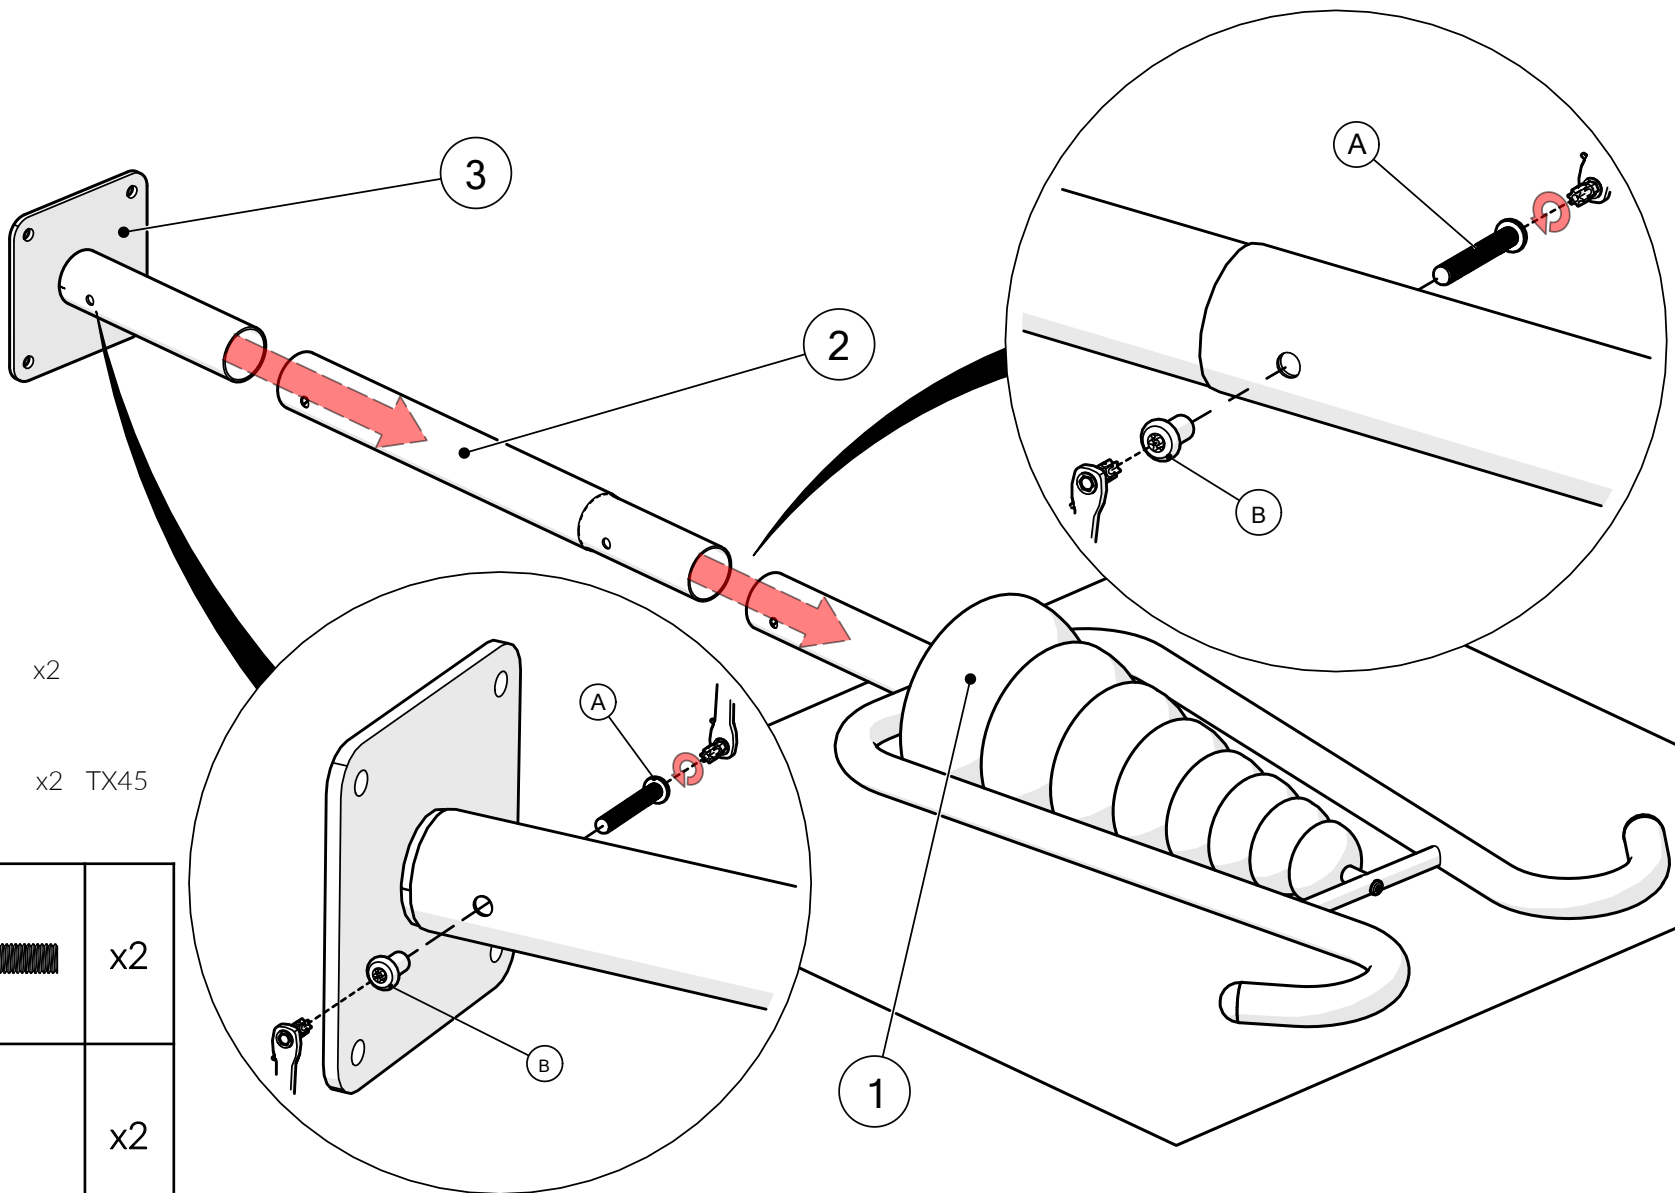

Part Reference	Description
PP-BLYR-SU	Bell Lyre - Mirror Polished (Surface Fix)

Check Risk Assessment

Packages

x1

x1

		L	W	H	Weight	Net
x1	900285	130cm / 51"	70cm / 27.5"	30cm / 12"	25kg / 55lbs	
x1	900884	32cm / 12.5"	23cm / 9"	23cm / 9"	6kg / 13lbs	

Tools required (not supplied)

¼" Bit Driver Ratchet

Tape Measure

900285

① x1

900884

Not to scale

② x1

802513

1.

x2

x2 TX45

A		x2
B		x2

2.

3.

Surface fixing should not present a hazard