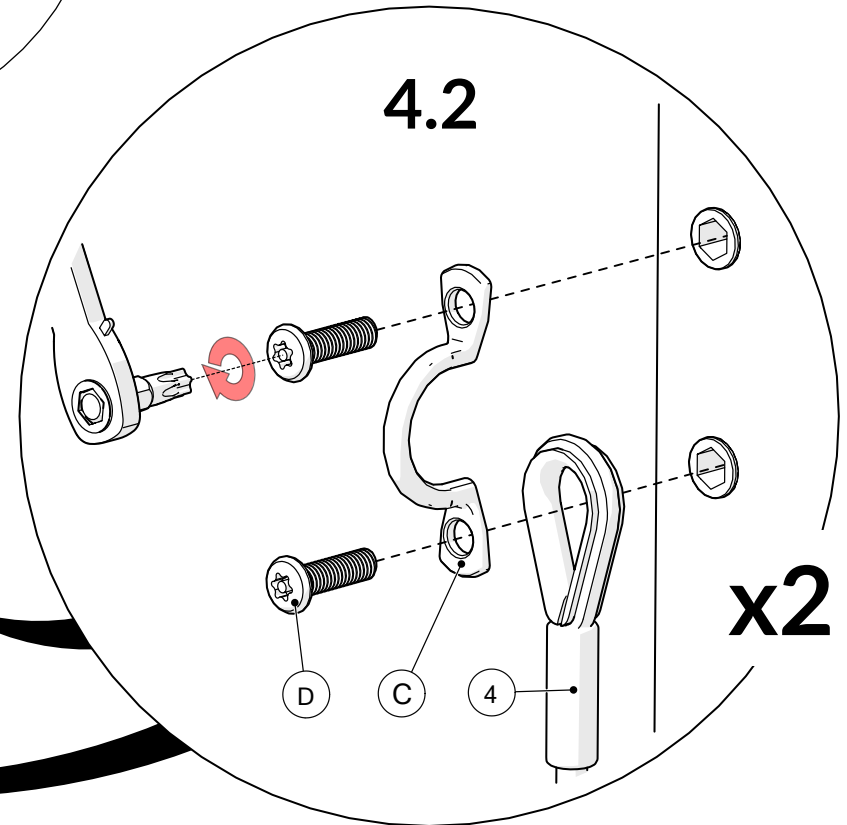

TX30

4		x2
C		x2
D		x4