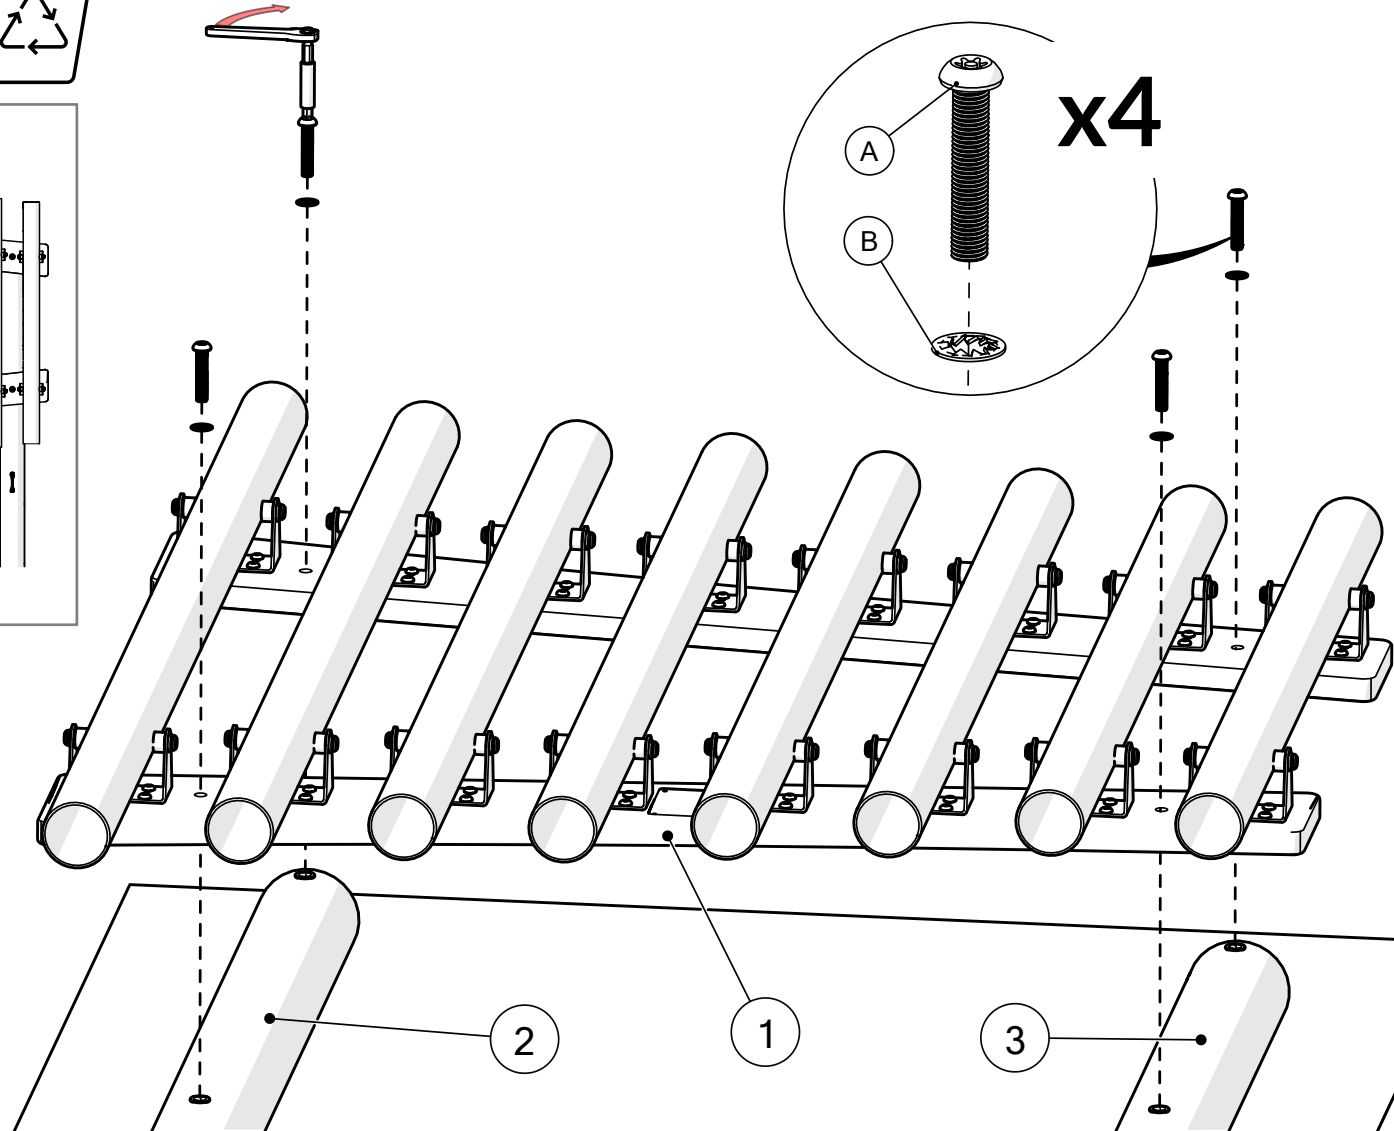

Tools required (not supplied)

¼" Bit Driver Ratchet

11/16" / 17mm Spanner

x2

¼" hex adapter

Spirit level

Tape Measure

903081	
① x1	
TX30 x1 500473	
TX40 x1 500474	
Ⓐ x4 502452	
Ⓑ x4 500456	
④ x2 900832	

901461	
② x1	
Ⓒ x1 603150	
Ⓓ x2 500746	
Ⓔ x4 500457	
Ⓕ x2 500627	

901462	
③ x1	
Ⓒ x1 603150	
Ⓓ x2 500746	
Ⓔ x4 500457	
Ⓕ x2 500627	

Not to scale

1.

TX40

A		x4
B		x4

2. x2

2.1