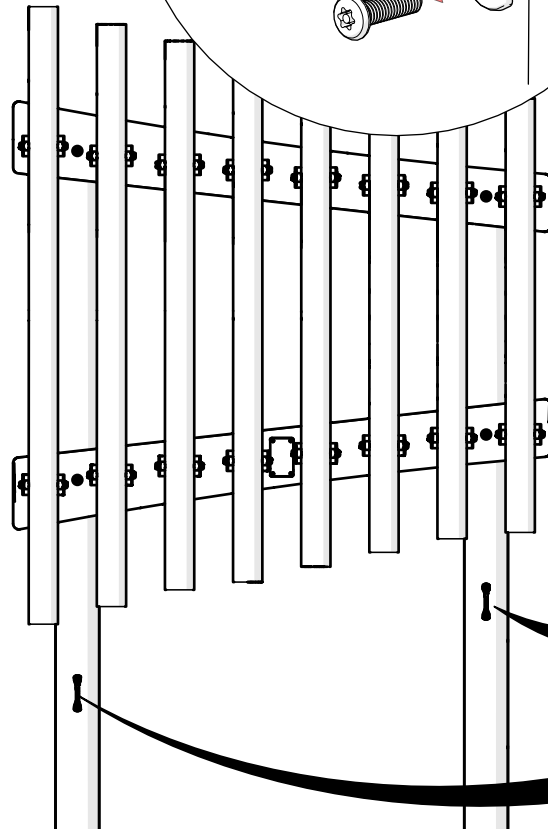

TX30

4		x2
C		x2
D		x4