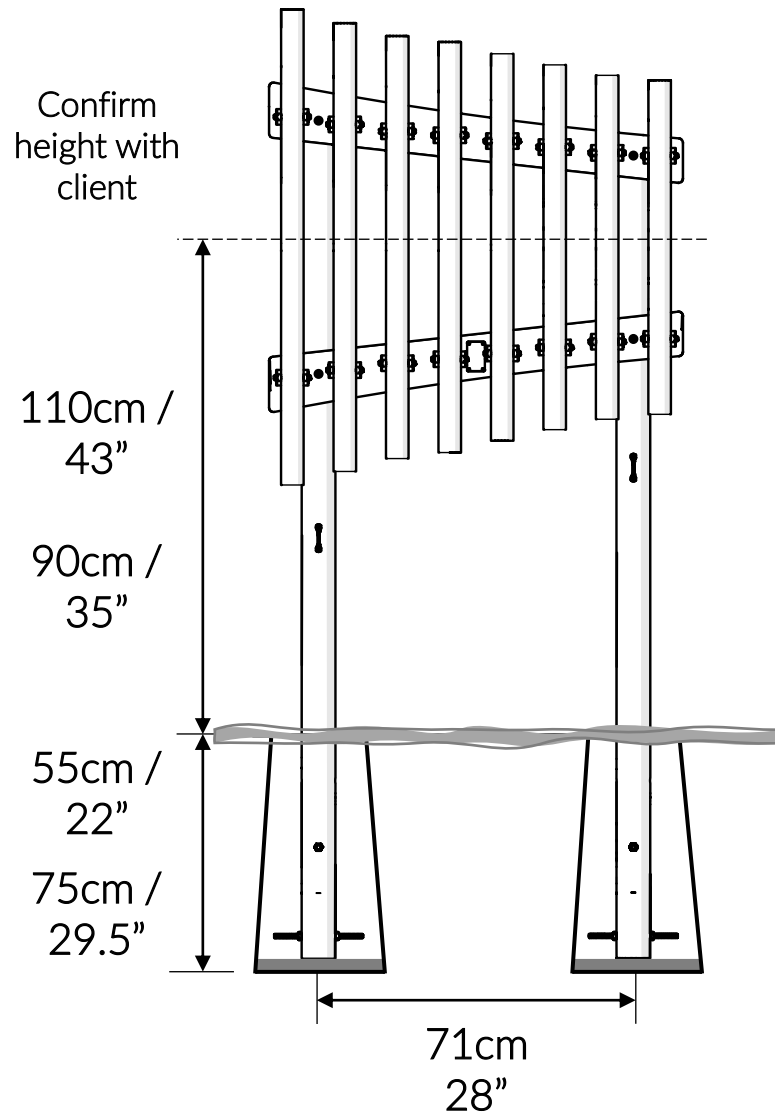

Part Reference	Description
PP-FREC-AL-DI-GR	C4-C5 Alto Diatonic - 8 notes (Ground Fix)

Check Risk Assessment

Packages

x1

x1

x1

		L	W	H	Weight	Net
x1	903081	110cm / 43.5"	95cm / 37.5"	10cm / 4"	19kg / 42lbs	
x1	901461	200cm / 79"	10cm / 4"	10cm / 4"	9kg / 20lbs	
x1	901462	200cm / 79"	10cm / 4"	10cm / 4"	9kg / 20lbs	

Tools required (not supplied)

¼" Bit Driver Ratchet

11/16" / 17mm Spanner

x2

¼" hex adapter

Spirit level

Tape Measure

903081	
① x1	
TX30 x1 500473	
TX40 x1 500474	
Ⓐ x4 502452	
Ⓑ x4 500456	
④ x2 900832	

901461	
② x1	
Ⓒ x1 603150	
Ⓓ x2 500746	
Ⓔ x4 500457	
Ⓕ x2 500627	

901462	
③ x1	
Ⓒ x1 603150	
Ⓓ x2 500746	
Ⓔ x4 500457	
Ⓕ x2 500627	

Not to scale

1.

TX40

A		x4
B		x4

2. x2

2.1