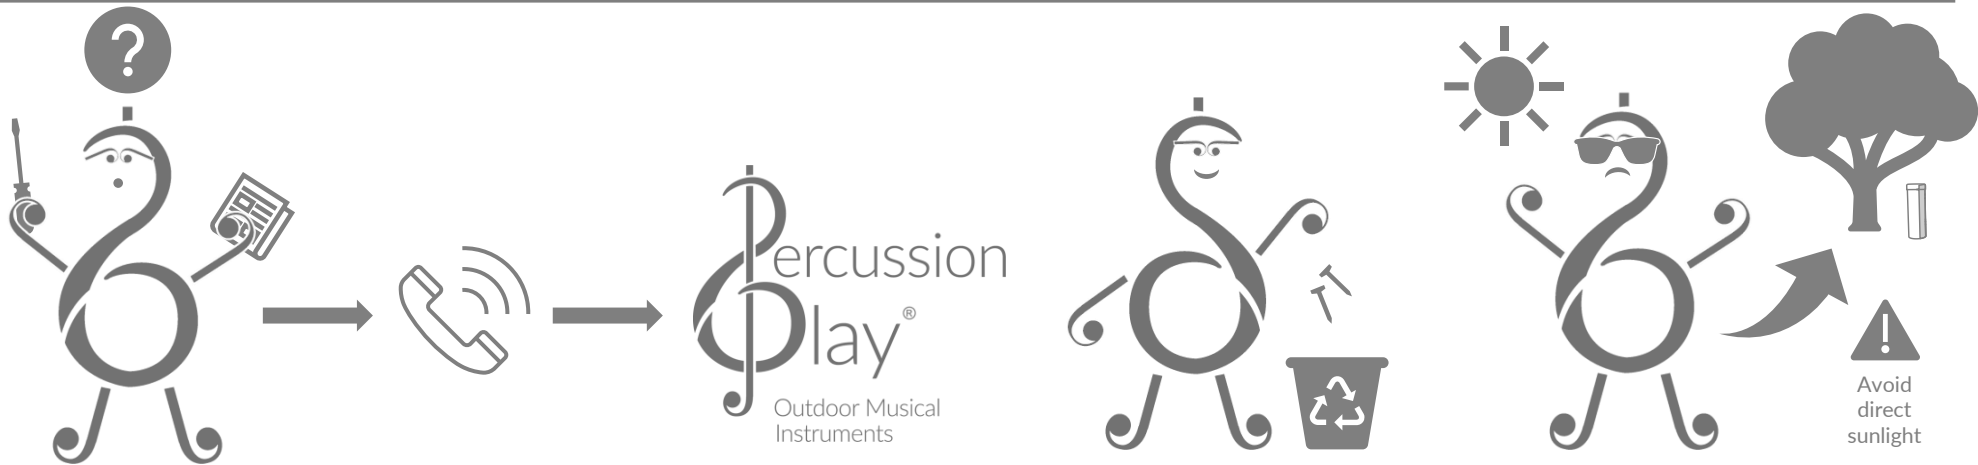

Part Reference	Description
PP-FREC-AL-DI-GR	C4-C5 Alto Diatonic - 8 notes (Ground Fix)

Check Risk Assessment

Packages

x1

x1

x1

		L	W	H	Weight	Net
x1	903081	110cm / 43.5"	95cm / 37.5"	10cm / 4"	19kg / 42lbs	
x1	901461	200cm / 79"	10cm / 4"	10cm / 4"	9kg / 20lbs	
x1	901462	200cm / 79"	10cm / 4"	10cm / 4"	9kg / 20lbs	