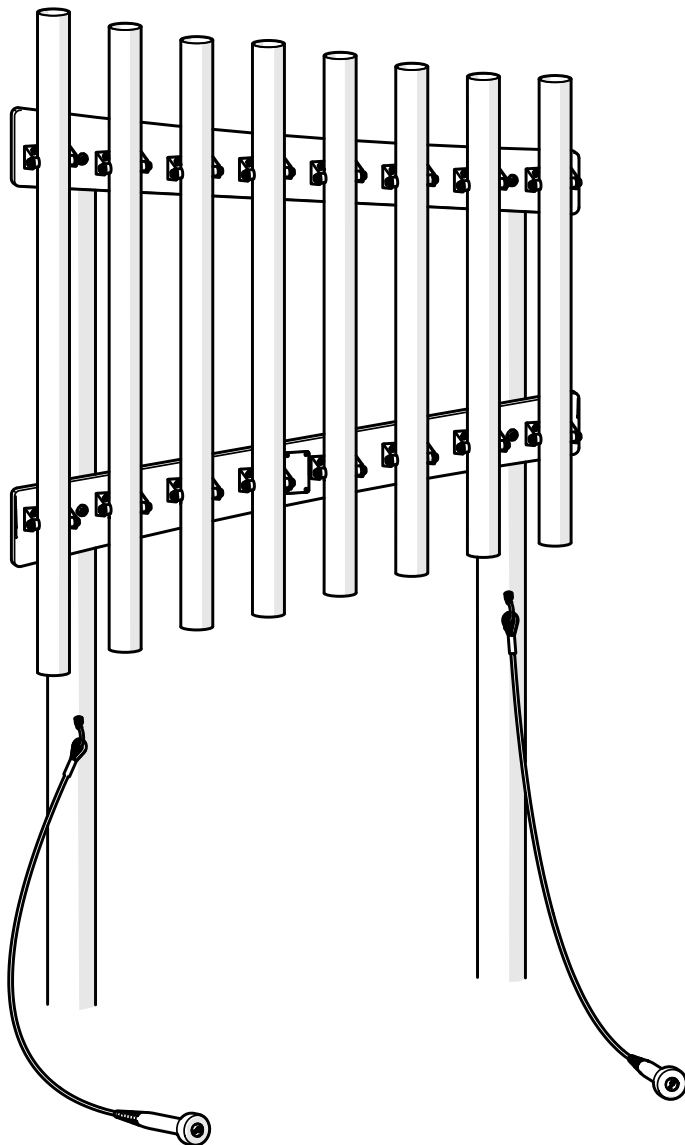

percussionplay.com

info@percussionplay.com

UK
[01730 235 180](tel:01730235180)

USA & CAN
[+1 (866) 882 9170](tel:+18668829170)

EUR & ROW
[+44 1730 235 180](tel:+441730235180)