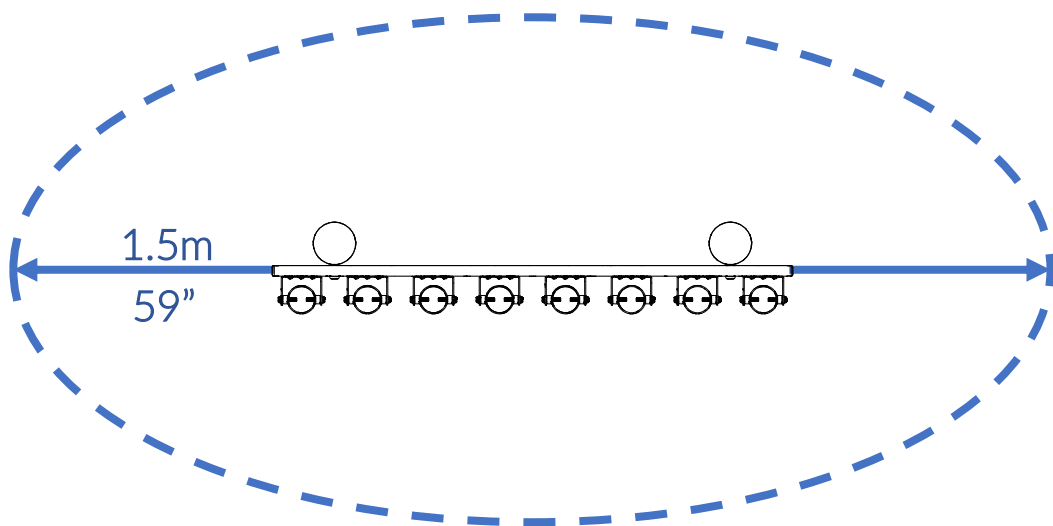

Part Reference	Description
PP-FREC-AL-DI-GR	C4-C5 Alto Diatonic - 8 notes (Ground Fix)

Check Risk Assessment

Packages

x1

x1

x1

		L	W	H	Weight	Net
x1	903081	110cm / 43.5"	95cm / 37.5"	10cm / 4"	19kg / 42lbs	
x1	901461	200cm / 79"	10cm / 4"	10cm / 4"	9kg / 20lbs	
x1	901462	200cm / 79"	10cm / 4"	10cm / 4"	9kg / 20lbs	

Tools required (not supplied)

¼" Bit Driver Ratchet

11/16" / 17mm Spanner

x2

¼" hex adapter

Spirit level

Tape Measure

903081	
① x1	
TX30 x1 500473	
TX40 x1 500474	
Ⓐ x4 502452	
Ⓑ x4 500456	
④ x2 900832	

901461	
② x1	
Ⓒ x1 603150	
Ⓓ x2 500746	
Ⓔ x4 500457	
Ⓕ x2 500627	

901462	
③ x1	
Ⓒ x1 603150	
Ⓓ x2 500746	
Ⓔ x4 500457	
Ⓕ x2 500627	

Not to scale

1.

TX40

A		x4
B		x4

2. x2

2.1