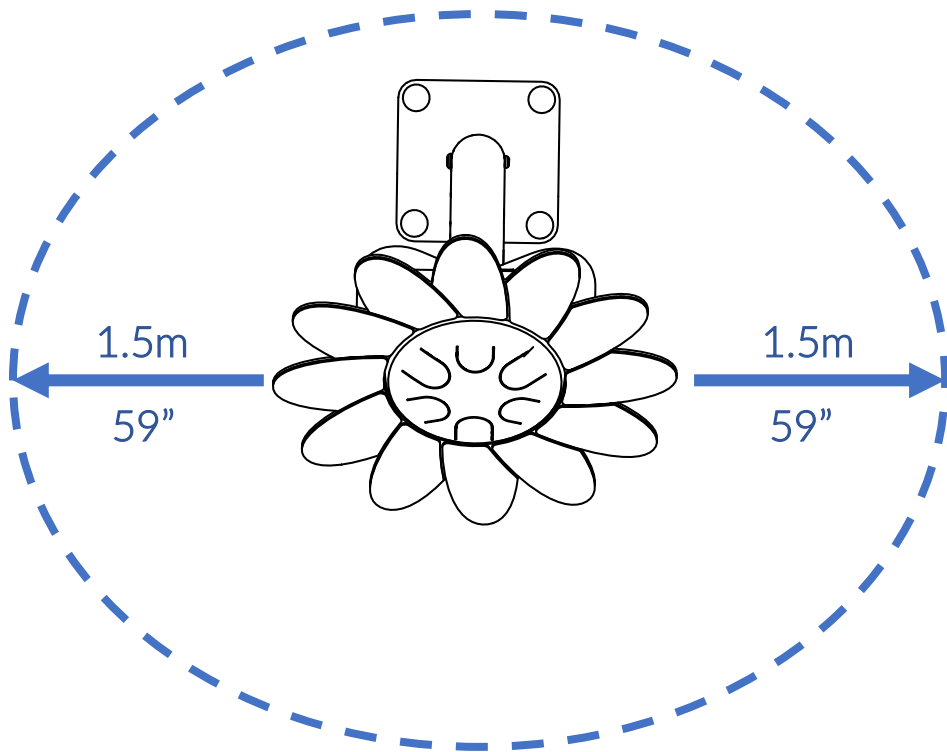

Part Reference	Description
PP-DAIS-A-MI-SU	Daisy Petal Drum (A-Minor) (Surface Fix)
PP-SUNF-C-PY-SU	Sunflower Petal Drum (C-Pygmy) (Surface Fix)
PP-FGMN-C-MA-SU	Forget-Me-Not Petal Drum (C-Major) (Surface Fix)
PP-POPP-A-AK-SU	Poppy Petal Drum (A-Akebono) (Surface Fix)