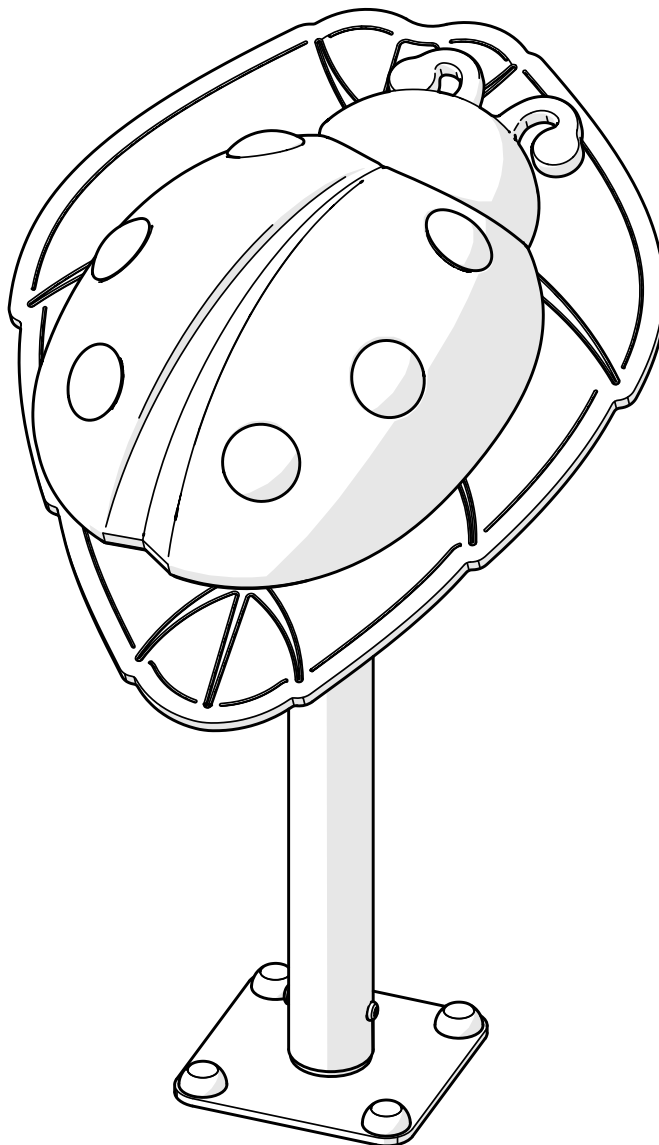

percussionplay.com

info@percussionplay.com

UK
[01730 235 180](tel:+441730235180)

USA & CAN
[+1 (866) 882 9170](tel:+18668829170)

EUR & ROW
[+44 1730 235 180](tel:+441730235180)