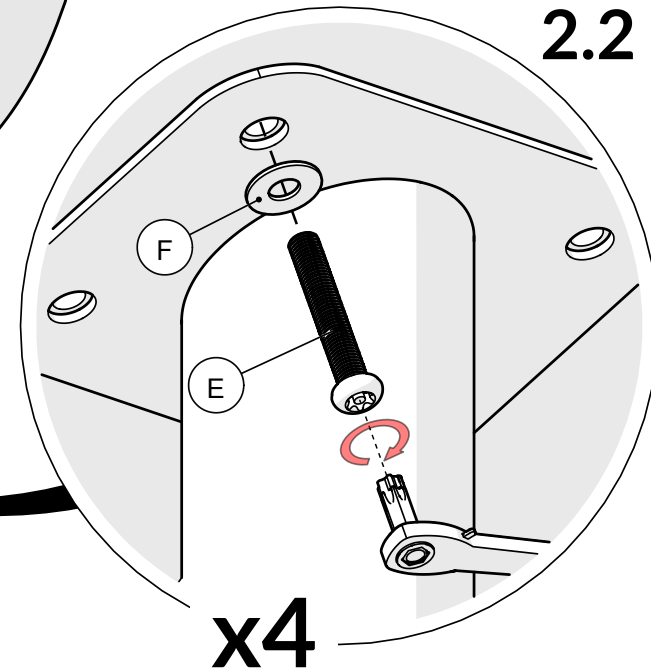

Tools required (not supplied)

¼" Bit Driver Ratchet

x2

Spirit level

Tape Measure

914133		914794	900884	
<p>① x1</p> 	<p>④ x1 614487</p> 	<p>② x1 814228</p> 	<p>③ x1 800878</p> 	
<p>TX40 x1 500474</p> 			<p>Ⓐ x1 500667</p> 	
<p>Ⓔ x4 500681</p> 	<p>Ⓕ x4 500673</p> 		<p>Ⓑ x1 500613</p> 	
			<p>Ⓒ x4 601543</p> 	
			<p>Ⓓ x4 601542</p> 	
			<p>TX45 x2 500720</p> 	

1.

x2

x2 TX45

A		x1
B		x1

1.1

1.2

2.

2.1

TX40

E		x4
F		x4

2.2

3.

Surface fixing should not present a hazard

Refer to your local Health & Safety standards

C		x4
D		x4

Surface