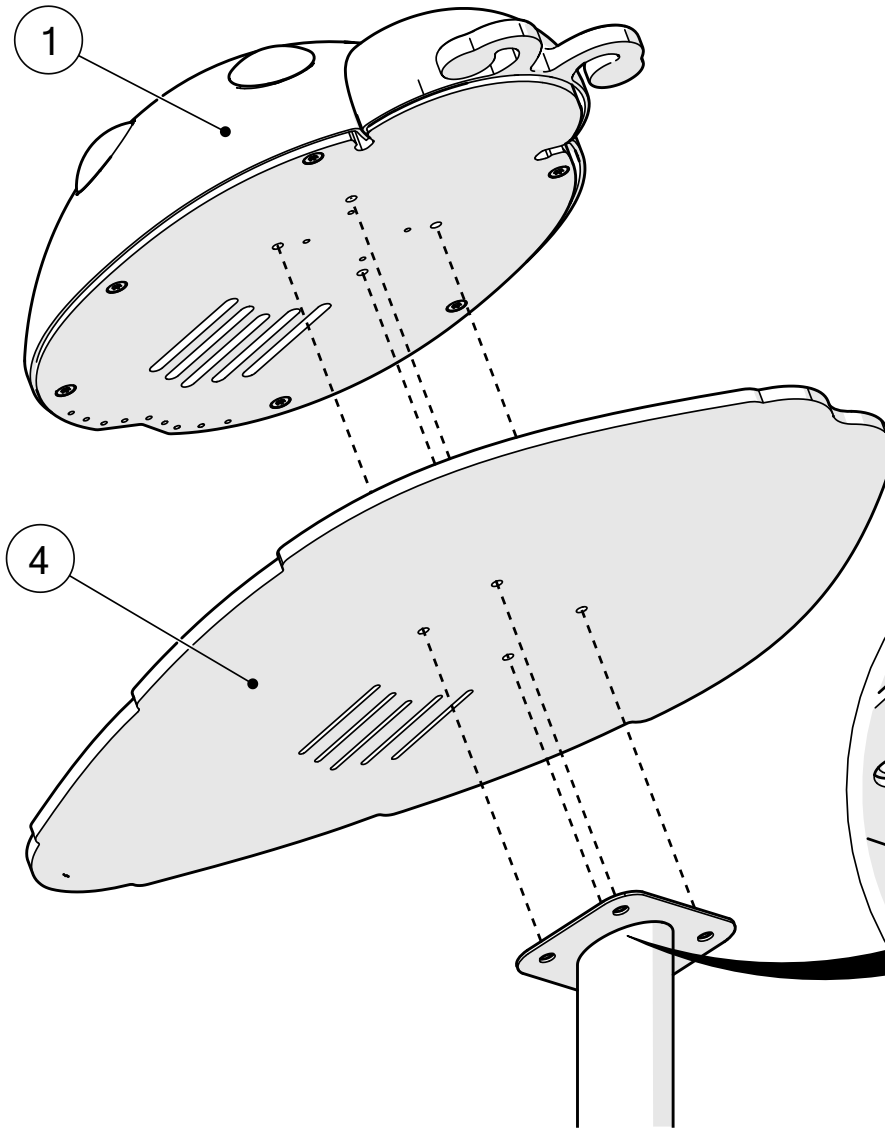

Part Reference	Description
PP-LADY-SF	Ladybug (Surface Fix)

Check Risk Assessment

Packages

x1

x1

x1

		L	W	H	Weight	Net
x1	914133	75cm / 29.5"	75cm / 29.5"	25cm / 10"	7kg / 15.5lbs	
x1	914794	120cm / 47"	13cm / 5"	11cm / 4"	5kg / 11lbs	
x1	900884	32cm / 12.5"	23cm / 9"	23cm / 9"	6kg / 13lbs	

Tools required (not supplied)

¼" Bit Driver Ratchet

x2

Spirit level

Tape Measure

914133		914794	900884	
<p>① x1</p> 	<p>④ x1 614487</p> 	<p>② x1 814228</p> 	<p>③ x1 800878</p> 	
<p>TX40 x1 500474</p> 			<p>Ⓐ x1 500667</p> 	
<p>Ⓔ x4 500681</p> 	<p>Ⓕ x4 500673</p> 		<p>Ⓑ x1 500613</p> 	
			<p>Ⓒ x4 601543</p> 	
			<p>Ⓓ x4 601542</p> 	
			<p>TX45 x2 500720</p> 	

1.

x2

x2 TX45

A		x1
B		x1

1.1

1.2

2.

2.1

TX40

E		x4
F		x4

2.2

3.

Surface fixing should not present a hazard

Refer to your local Health & Safety standards

C		x4
D		x4

Surface