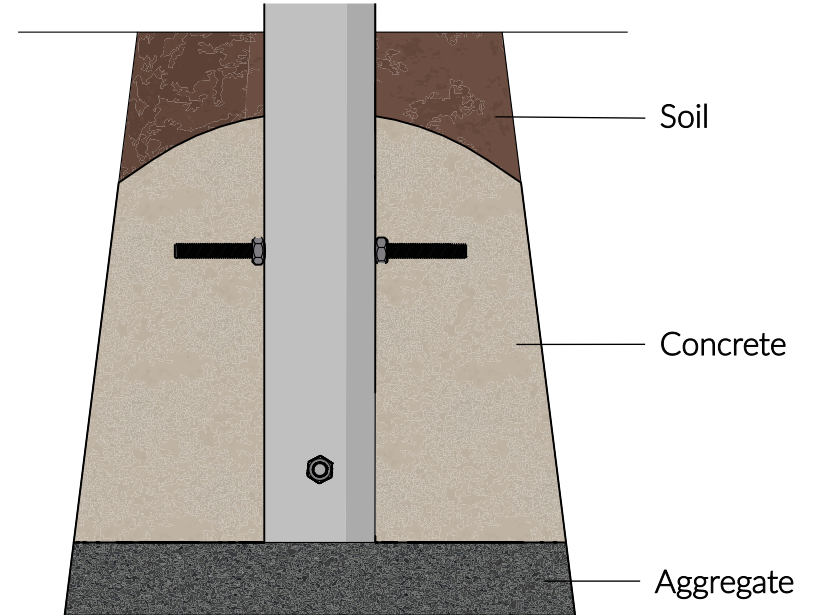

3.

Foundations should not present a hazard

Refer to your local Health & Safety standards