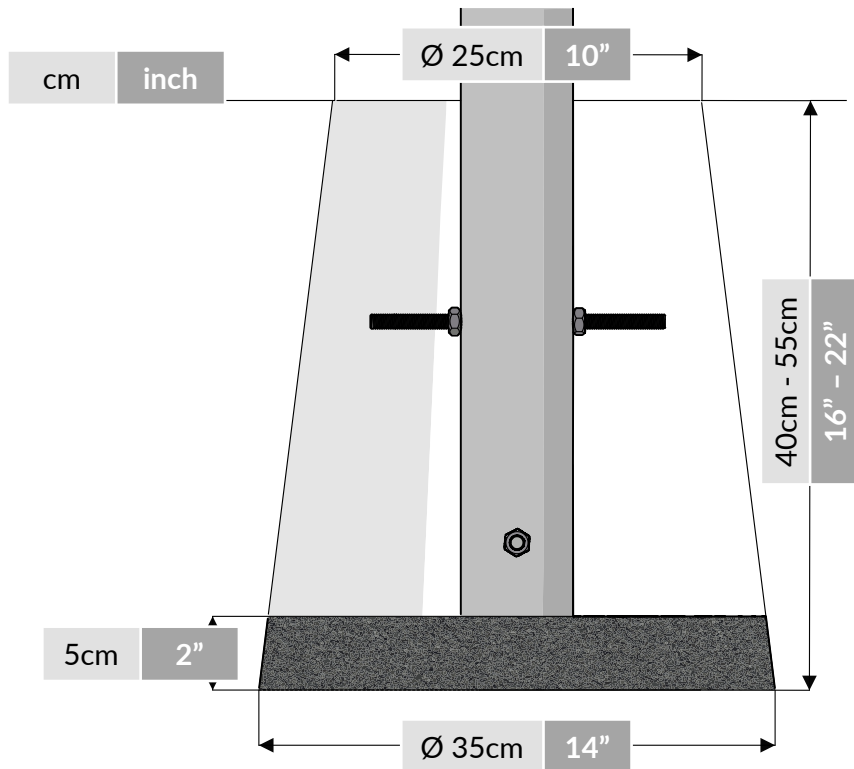

3.

Foundations should not present a hazard

Refer to your local Health & Safety standards