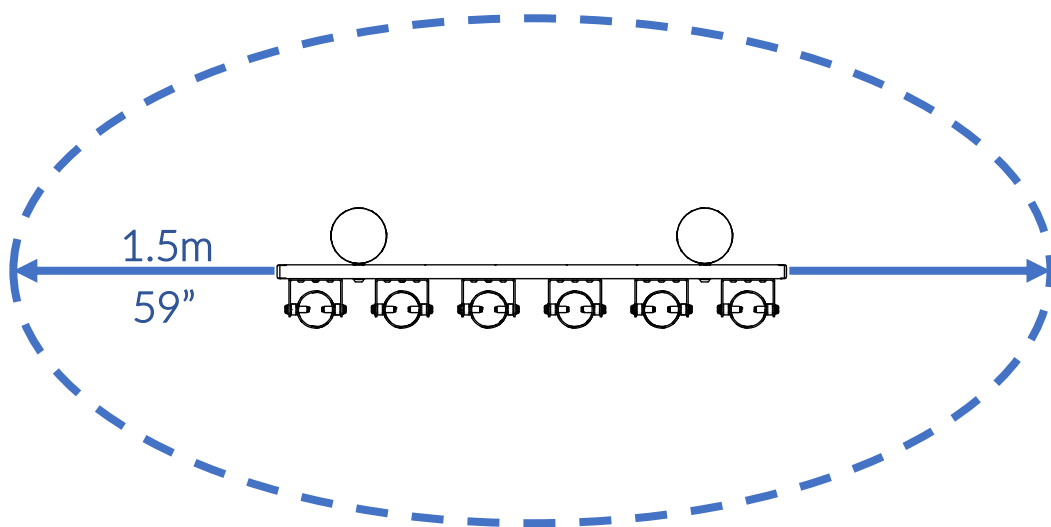

Part Reference	Description
PP-FREC-SO-PE-GR	C5-C6 Soprano Pentatonic - 6 notes (Ground Fix)

Check Risk Assessment

Packages

x1

x1

x1

		L	W	H	Weight	Net
x1	903182	80cm / 31.5"	70cm / 27.5"	10cm / 4"	12kg / 26lbs	
x1	901462	200cm / 79"	10cm / 4"	10cm / 4"	9kg / 20lbs	
x1	901463	200cm / 79"	10cm / 4"	10cm / 4"	9kg / 20lbs	

Tools required (not supplied)

¼" Bit Driver Ratchet

11/16" / 17mm Spanner

x2

¼" hex adapter

Spirit level

Tape Measure

903182	
	
<p>① x1</p>	
<p>④ x2</p> <p>900837</p> 	<p>TX30 x1</p> <p>500473</p> 
	<p>TX40 x1</p> <p>500474</p> 
	<p>Ⓐ x4</p> <p>502452</p> 
	<p>Ⓑ x4</p> <p>500456</p> 

901462	
	
<p>② x1</p>	
<p>Ⓒ x1</p> <p>603150</p> 	
<p>Ⓓ x2</p> <p>500746</p> 	
<p>Ⓔ x4</p> <p>500457</p> 	
<p>Ⓕ x2</p> <p>500627</p> 	

901463	
	
<p>③ x1</p>	
<p>Ⓒ x1</p> <p>603150</p> 	
<p>Ⓓ x2</p> <p>500746</p> 	
<p>Ⓔ x4</p> <p>500457</p> 	
<p>Ⓕ x2</p> <p>500627</p> 	
Not to scale	