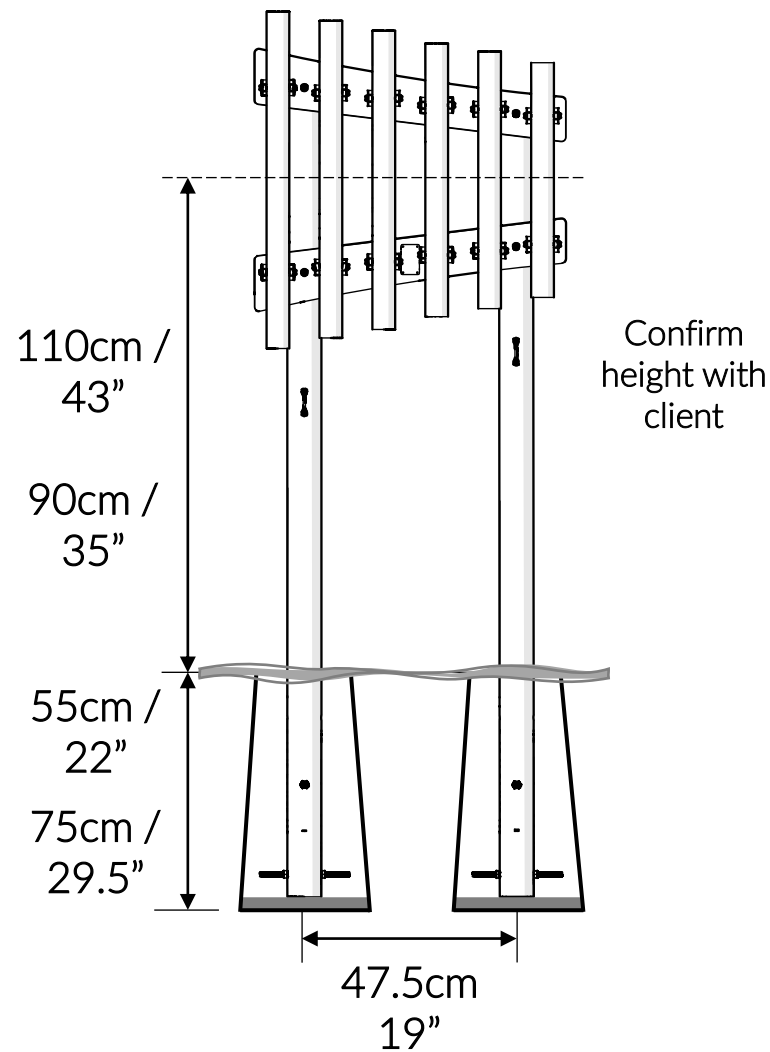

Part Reference	Description
PP-FREC-SO-PE-GR	C5-C6 Soprano Pentatonic - 6 notes (Ground Fix)

Check Risk Assessment

Packages

x1

x1

x1

		L	W	H	Weight	Net
x1	903182	80cm / 31.5"	70cm / 27.5"	10cm / 4"	12kg / 26lbs	
x1	901462	200cm / 79"	10cm / 4"	10cm / 4"	9kg / 20lbs	
x1	901463	200cm / 79"	10cm / 4"	10cm / 4"	9kg / 20lbs	

Tools required (not supplied)

¼" Bit Driver Ratchet

11/16" / 17mm Spanner

x2

¼" hex adapter

Spirit level

Tape Measure

903182	
	
<p>① x1</p>	
<p>④ x2</p> <p>900837</p> 	<p>TX30 x1</p> <p>500473</p> 
	<p>TX40 x1</p> <p>500474</p> 
	<p>Ⓐ x4</p> <p>502452</p> 
	<p>Ⓑ x4</p> <p>500456</p> 

901462	
	
<p>② x1</p>	
<p>Ⓒ x1</p> <p>603150</p> 	
<p>Ⓓ x2</p> <p>500746</p> 	
<p>Ⓔ x4</p> <p>500457</p> 	
<p>Ⓕ x2</p> <p>500627</p> 	

901463	
	
<p>③ x1</p>	
<p>Ⓒ x1</p> <p>603150</p> 	
<p>Ⓓ x2</p> <p>500746</p> 	
<p>Ⓔ x4</p> <p>500457</p> 	
<p>Ⓕ x2</p> <p>500627</p> 	
Not to scale	