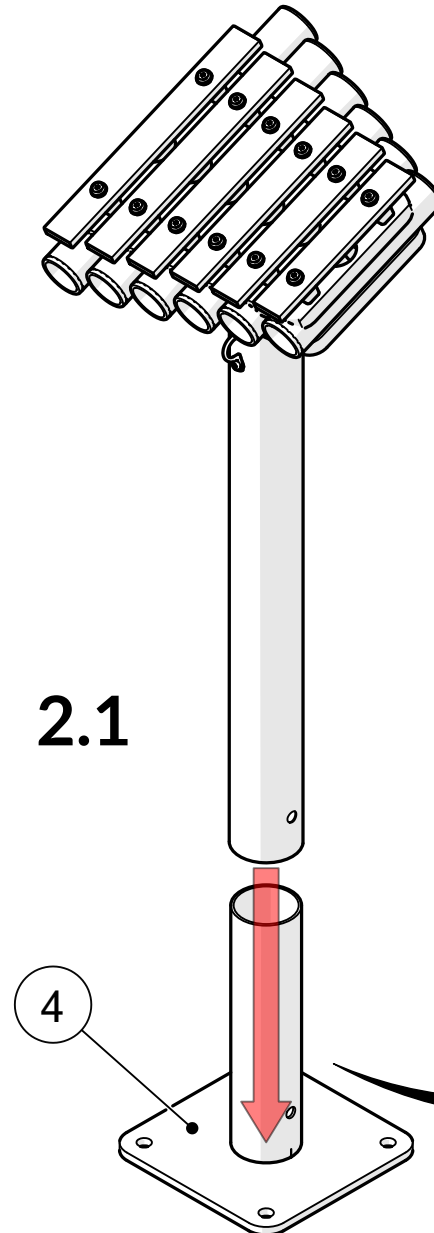

Part Reference	Description
PP-RTME-RB-HD-SU	Rainbow Trio Metallophone (Surface Fix)

Check Risk Assessment

Packages

x1

x1

x1

		L	W	H	Weight	Net
x1	903327	47cm / 18.5"	47cm / 18.5"	26cm / 10"	9kg / 20lbs	
x1	901014	120cm / 47"	10cm / 4"	10cm / 4"	5kg / 11lbs	
x1	900884	23cm / 9"	23cm / 9"	31cm / 12"	6kg / 13lbs	

Tools required (not supplied)

¼" Bit Driver Ratchet

Tape Measure

903327	
 1 x1	 2 x2 900837
A x4 501197 	B x4 500673 
x1 TX30 500473 	C x4 600707 
x1 TX40 500474 	D x4 600708 

901014	
3 x1 802218 	I x1 603150 
J x2 500746 	

900884	
4 x1 800878 	E x1 500667 
F x1 500613 	G x4 601543 
H x4 601542 	TX45 x2 500720 

Not to scale

1.

1.1

1.2

TX40

x4

x4

A		x4
B		x4
C		x4
D		x4

2.

x2

x2 TX45

E		x1
F		x1

3.

Surface fixing should not present a hazard

Refer to your local Health & Safety standards