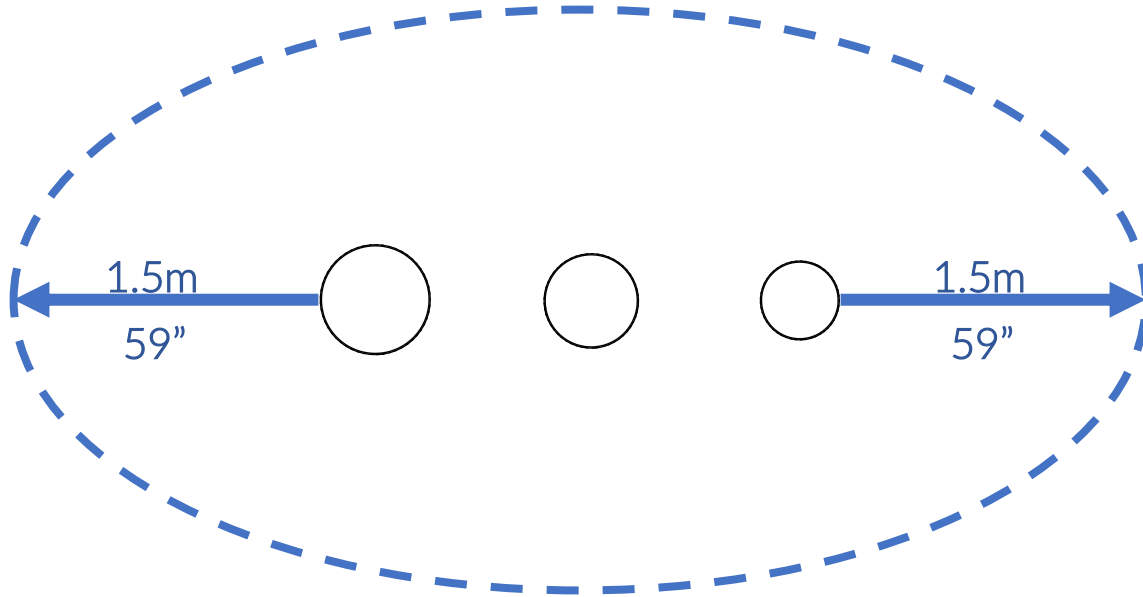

Part Reference	Description
PP-DJEM-ST-03-GR	Djembes (Set of 3) (Ground Fix)

Check Risk Assessment

Packages

x1

x1

x1

		L	W	H	Weight	Net
x1	903057	85cm / 33"	43cm / 17"	43cm / 17"	30kg / 66lbs	
x1	903059	80cm / 31"	29cm / 11"	29cm / 11"	11kg / 24lbs	
x1	903061	70cm / 28"	29cm / 11"	29cm / 11"	9kg / 20lbs	

Tools required (not supplied)

¼" Bit Driver Ratchet

11/16" / 17mm Spanner

Spirit level

Tape Measure

903057

1 x1
L

TX40 x1
500474

A x6
502451

B x6
500456

C x3
500627

4 x3

D x6
500457

Not to scale

1. x3

2.