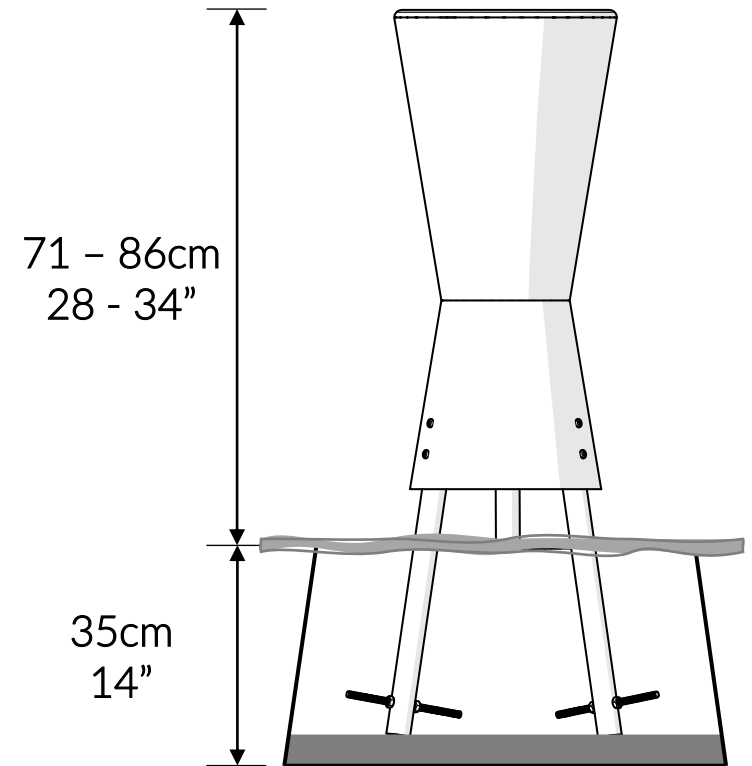

Part Reference	Description
PP-DJEM-ST-03-GR	Djembes (Set of 3) (Ground Fix)

Check Risk Assessment

Packages

x1

x1

x1

		L	W	H	Weight	Net
x1	903057	85cm / 33"	43cm / 17"	43cm / 17"	30kg / 66lbs	
x1	903059	80cm / 31"	29cm / 11"	29cm / 11"	11kg / 24lbs	
x1	903061	70cm / 28"	29cm / 11"	29cm / 11"	9kg / 20lbs	

Tools required (not supplied)

¼" Bit Driver Ratchet

11/16" / 17mm Spanner

Spirit level

Tape Measure

903057

1 x1
L

TX40 x1
500474

A x6
502451

B x6
500456

C x3
500627

4 x3

D x6
500457

Not to scale

1. x3

2.

C		x9
D		x18

3.

Foundations should not present a hazard

	Ø A	Ø B
S	50cm / 20"	60cm / 24"
M	55cm / 22"	65cm / 26"
L	60cm / 24"	70cm / 28"

Refer to your local Health & Safety standards

percussionplay.com

info@percussionplay.com