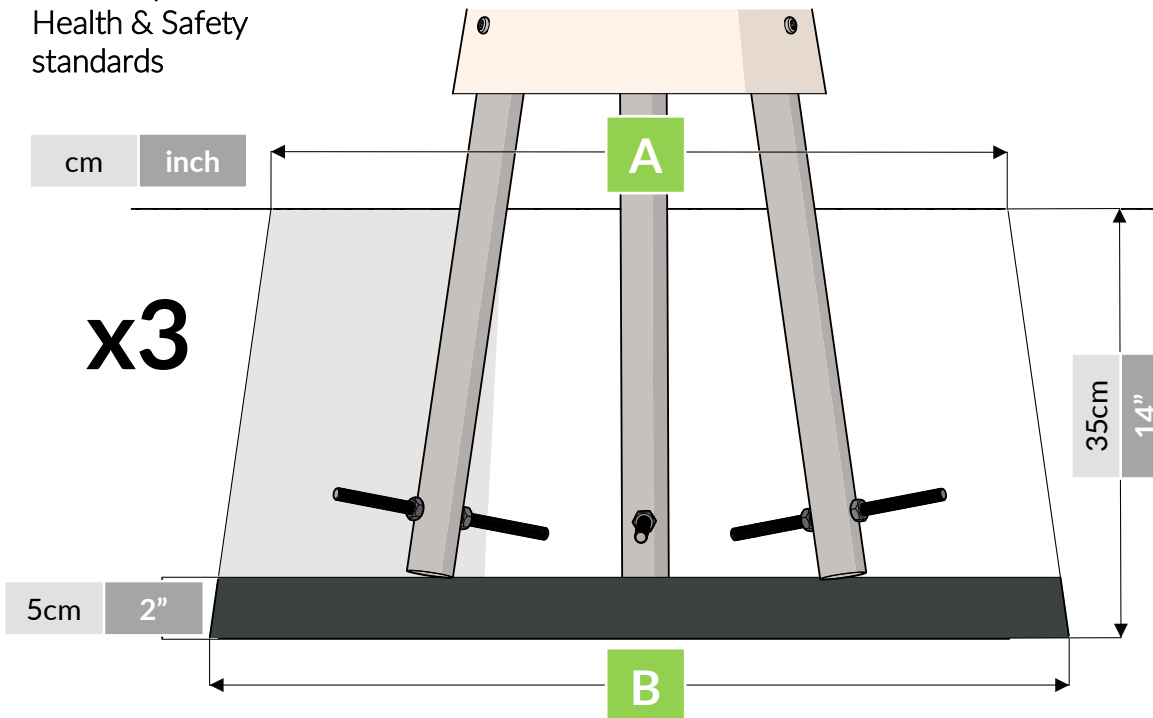

C		x9
D		x18

3.

Foundations should not present a hazard

	Ø A	Ø B
S	50cm / 20"	60cm / 24"
M	55cm / 22"	65cm / 26"
L	60cm / 24"	70cm / 28"

Refer to your local Health & Safety standards

percussionplay.com

info@percussionplay.com