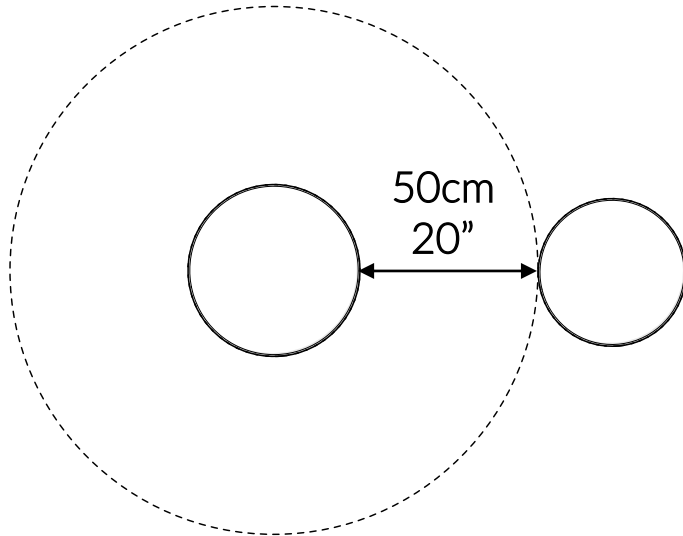

Part Reference	Description
PP-DJEM-ST-03-GR	Djembes (Set of 3) (Ground Fix)

Check Risk Assessment

Packages

x1

x1

x1

		L	W	H	Weight	Net
x1	903057	85cm / 33"	43cm / 17"	43cm / 17"	30kg / 66lbs	
x1	903059	80cm / 31"	29cm / 11"	29cm / 11"	11kg / 24lbs	
x1	903061	70cm / 28"	29cm / 11"	29cm / 11"	9kg / 20lbs	

Tools required (not supplied)

¼" Bit Driver Ratchet

11/16" / 17mm Spanner

Spirit level

Tape Measure

903057

1 x1
L

TX40 x1
500474

A x6
502451

B x6
500456

C x3
500627

4 x3

D x6
500457

Not to scale

1. x3

2.

C		x9
D		x18

3.

Foundations should not present a hazard

	Ø A	Ø B
S	50cm / 20"	60cm / 24"
M	55cm / 22"	65cm / 26"
L	60cm / 24"	70cm / 28"

Refer to your local Health & Safety standards

percussionplay.com

info@percussionplay.com