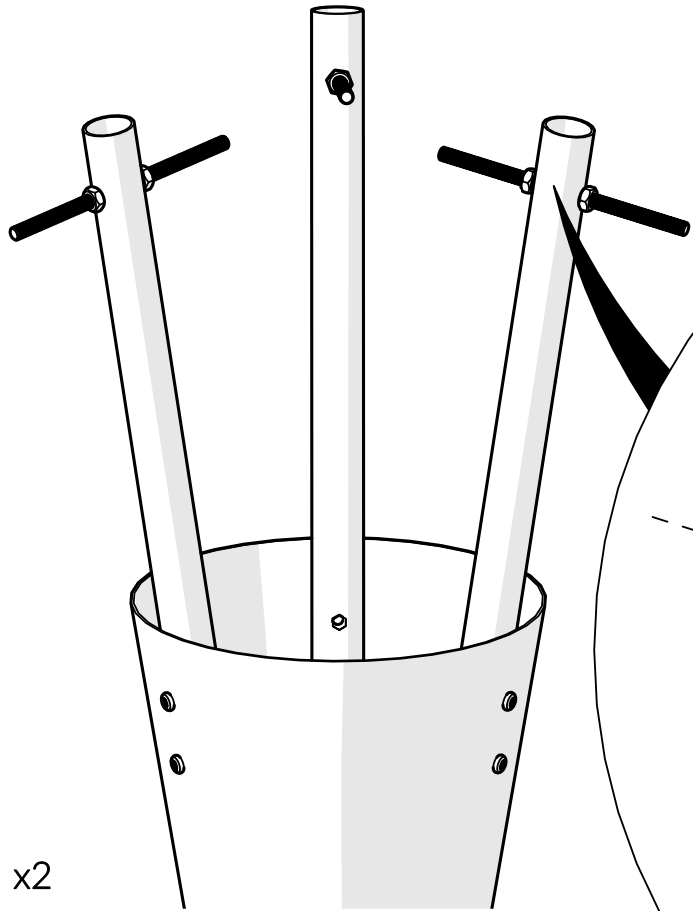

A x6
502451

B x6
500456

C x3
500627

4 x3

D x6
500457

Not to scale

1. x3

2.

C		x9
D		x18

3.

Foundations should not present a hazard

	Ø A	Ø B
S	50cm / 20"	60cm / 24"
M	55cm / 22"	65cm / 26"
L	60cm / 24"	70cm / 28"

Refer to your local Health & Safety standards

percussionplay.com

info@percussionplay.com