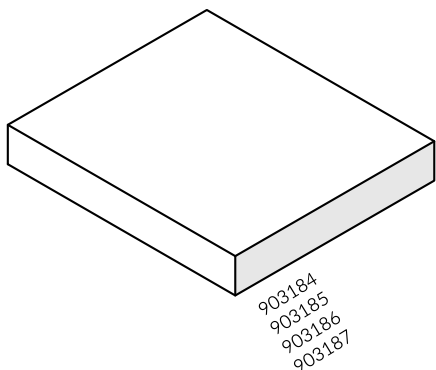

Part Reference	Description
PP-CAVA-SD-SU	Cavatina (Surface Fix)
PP-CAVA-RB-SD-SU	Cavatina - Rainbow (Surface Fix)
PP-CAVA-HD-SU	Heavy Duty Cavatina (Surface Fix)
PP-CAVA-RB-HD-SU	Heavy Duty Cavatina - Rainbow (Surface Fix)

Check Risk Assessment

Packages

x1

x1

x1

		L	W	H	Weight	Net
x1	903184 903185 903186 903187	80cm / 31.5"	70cm / 27.5"	12cm / 5"	15kg / 33lbs	
x1	901014	120cm / 47"	13cm / 5"	11cm / 4"	5kg / 11lbs	
x1	900884	23cm / 9"	23cm / 9"	31cm / 12"	6kg / 13lbs	