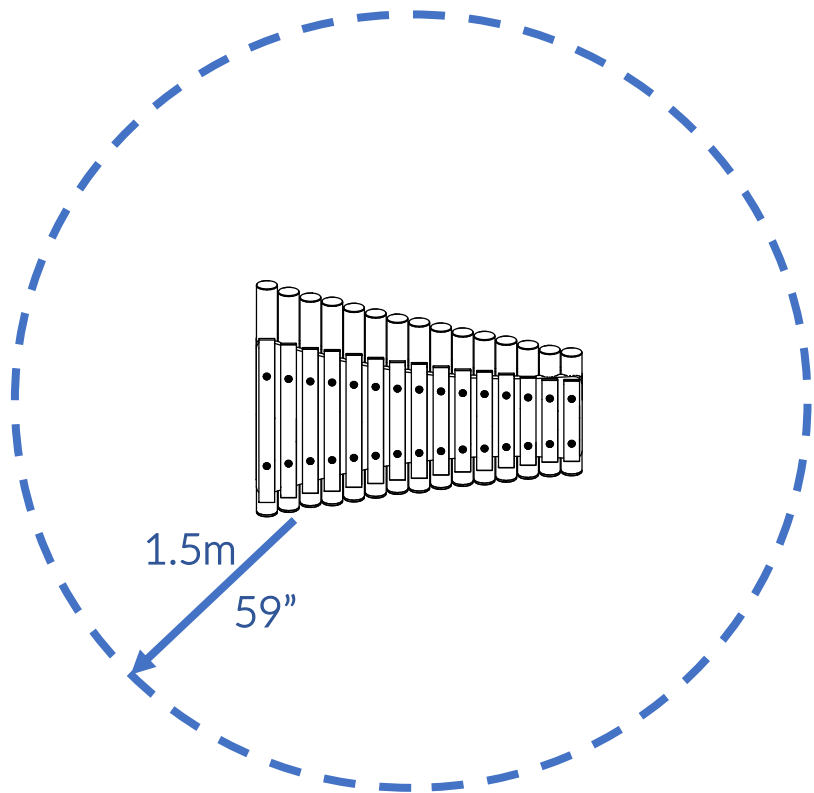

Part Reference	Description
PP-CAVA-SD-SU	Cavatina (Surface Fix)
PP-CAVA-RB-SD-SU	Cavatina - Rainbow (Surface Fix)
PP-CAVA-HD-SU	Heavy Duty Cavatina (Surface Fix)
PP-CAVA-RB-HD-SU	Heavy Duty Cavatina - Rainbow (Surface Fix)

Check Risk Assessment

Packages

x1

x1

x1

		L	W	H	Weight	Net
x1	903184 903185 903186 903187	80cm / 31.5"	70cm / 27.5"	12cm / 5"	15kg / 33lbs	
x1	901014	120cm / 47"	13cm / 5"	11cm / 4"	5kg / 11lbs	
x1	900884	23cm / 9"	23cm / 9"	31cm / 12"	6kg / 13lbs	