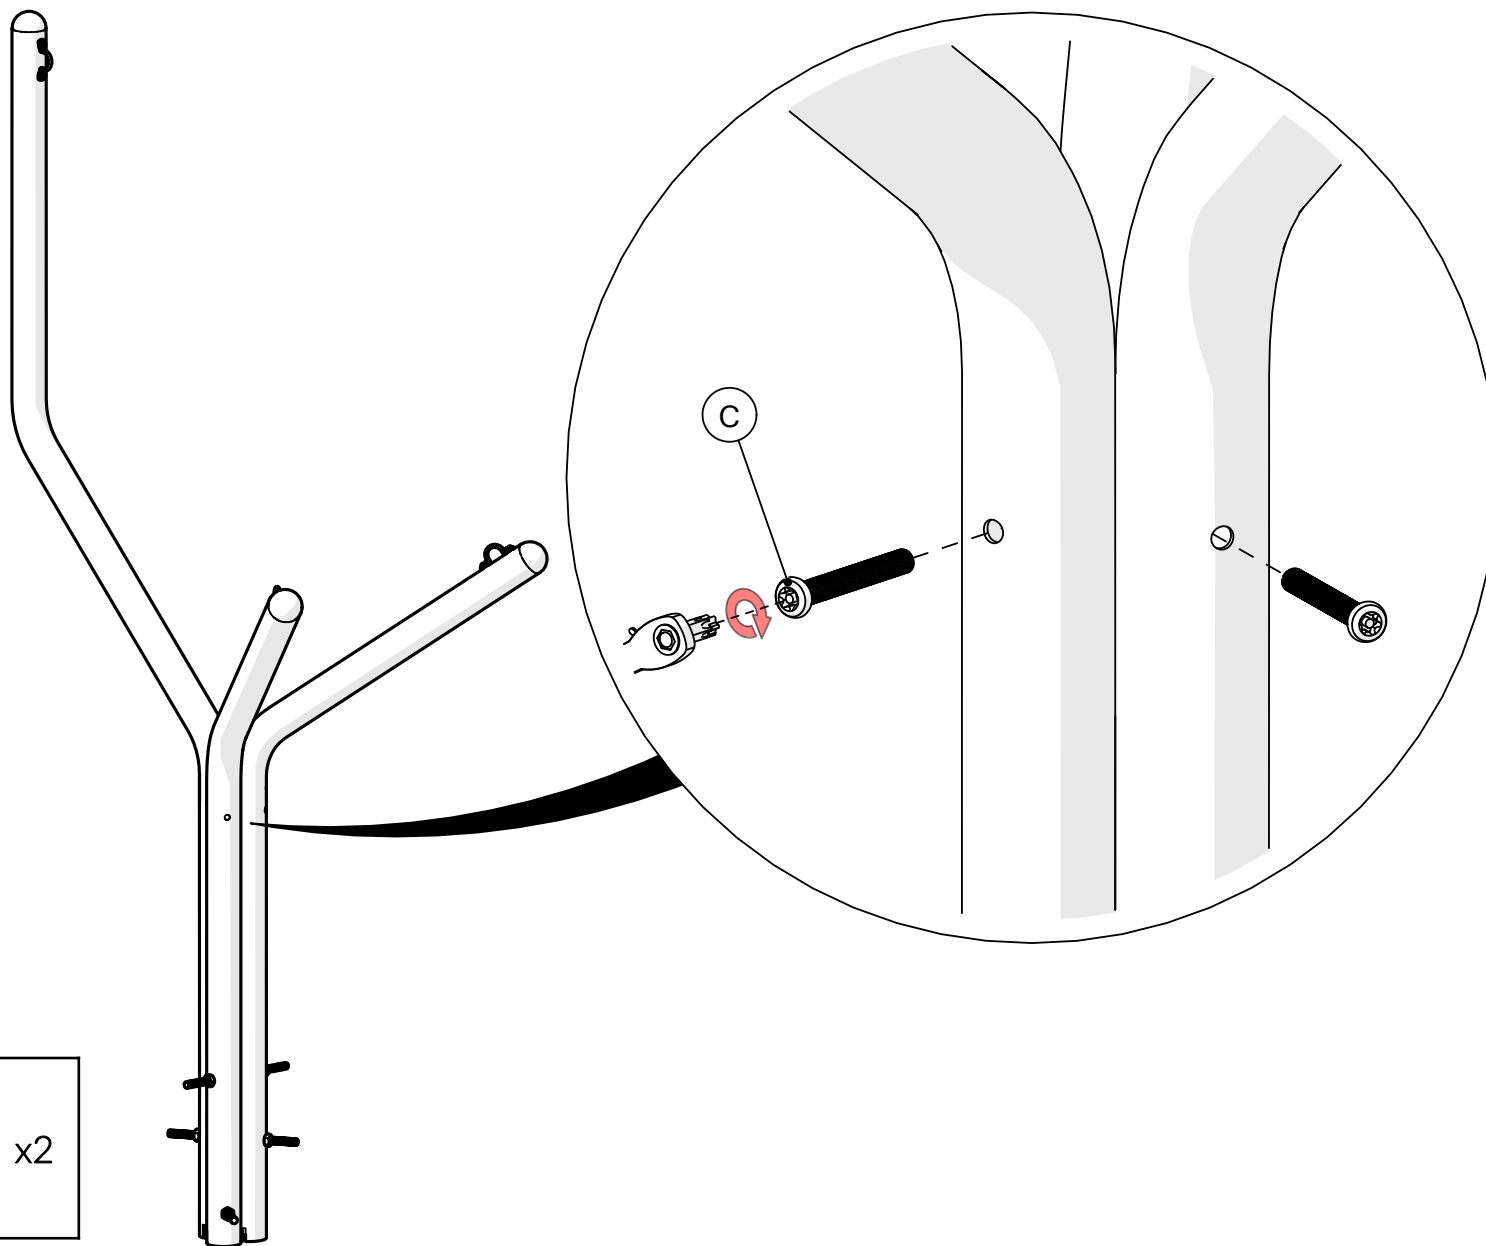

Tools required (not supplied)

¼" Bit Driver Ratchet

11/16" / 17mm Spanner

Spirit level

Tape Measure

901077		Not to scale	
	<p>② x1</p> <p>800536</p> <p>Left</p>	<p>③ x1</p> <p>800537</p> <p>Right</p>	<p>④ x1</p> <p>800538</p>
	<p>⑤ x2</p> <p>900837</p>	<p>Ⓒ x2</p> <p>500680</p>	<p>TX30 x1</p> <p>500473</p>
	<p>Ⓐ x3</p> <p>500627</p>	<p>Ⓑ x6</p> <p>500457</p>	<p>Ⓔ x3</p> <p>603150</p>
	<p>Ⓓ x6</p> <p>500746</p>		<p>TX40 x1</p> <p>500474</p>

1.

1.1

1.2

1.3

A		x3
B		x6

2.

TX40

C		x2
---	---	----