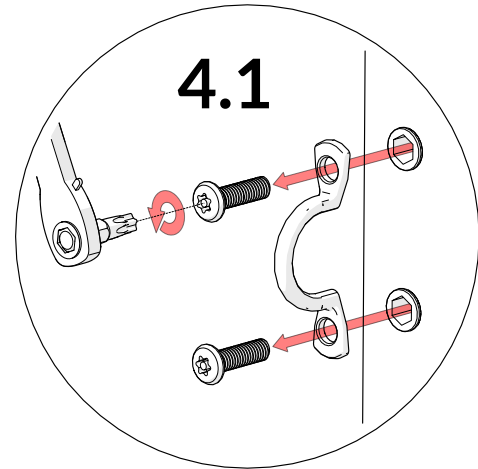

4.

4.2

TX30

5		x2
D		x6
E		x3

4.1

x2

4.3