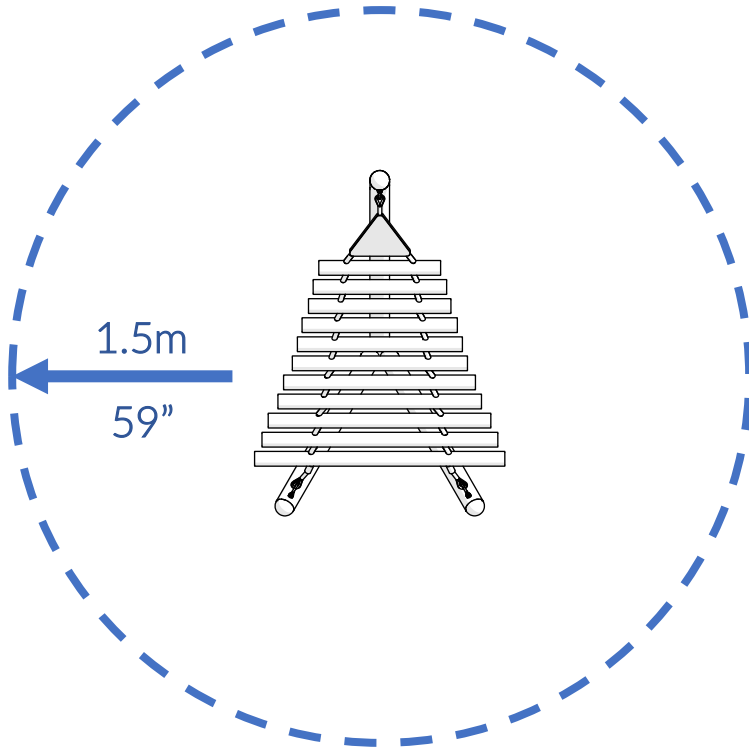

Part Reference	Description
PP-HARM-GR	Harmony - (Ground Fix)

Check Risk Assessment

Packages

x1

x1

		L	W	H	Weight	Net
x1	901079	80cm / 31.5"	28cm / 11"	28cm / 11"	10kg / 22lbs	
x1	901077	185cm / 73"	55cm / 21.5"	5cm / 2"	12kg / 26.5lbs	

Tools required (not supplied)

¼" Bit Driver Ratchet

11/16" / 17mm Spanner

Spirit level

Tape Measure

901077		Not to scale	
	<p>② x1</p> <p>800536</p> <p>Left</p>	<p>③ x1</p> <p>800537</p> <p>Right</p>	<p>④ x1</p> <p>800538</p>
	<p>⑤ x2</p> <p>900837</p>	<p>Ⓒ x2</p> <p>500680</p>	<p>TX30 x1</p> <p>500473</p>
	<p>Ⓐ x3</p> <p>500627</p>	<p>Ⓑ x6</p> <p>500457</p>	<p>Ⓔ x3</p> <p>603150</p>
	<p>Ⓓ x6</p> <p>500746</p>		<p>TX40 x1</p> <p>500474</p>

1.

1.1

1.2

1.3

A		x3
B		x6

2.

TX40

C		x2
---	---	----