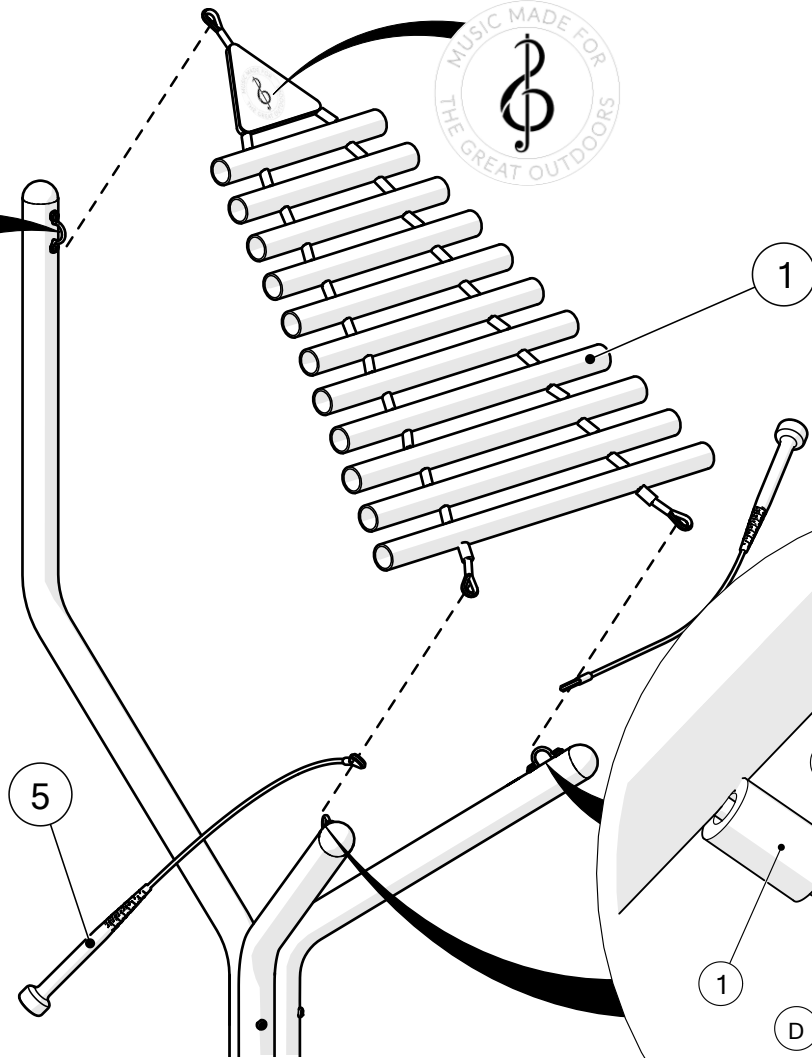

Tools required (not supplied)

¼" Bit Driver Ratchet

11/16" / 17mm Spanner

Spirit level

Tape Measure

901077		Not to scale	
	<p>② x1</p> <p>800536</p> <p>Left</p>	<p>③ x1</p> <p>800537</p> <p>Right</p>	<p>④ x1</p> <p>800538</p>
	<p>⑤ x2</p> <p>900837</p>	<p>Ⓒ x2</p> <p>500680</p>	<p>TX30 x1</p> <p>500473</p>
	<p>Ⓐ x3</p> <p>500627</p>	<p>Ⓑ x6</p> <p>500457</p>	<p>Ⓔ x3</p> <p>603150</p>
	<p>Ⓓ x6</p> <p>500746</p>		<p>TX40 x1</p> <p>500474</p>

3.

Foundations should not present a hazard

Refer to your local Health & Safety standards

4.

4.2

TX30

5		x2
D		x6
E		x3

4.1