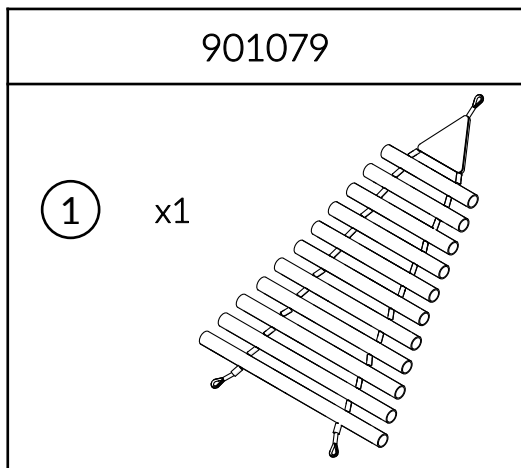

Part Reference	Description
PP-HARM-GR	Harmony - (Ground Fix)

Check Risk Assessment

Packages

x1

x1

		L	W	H	Weight	Net
x1	901079	80cm / 31.5"	28cm / 11"	28cm / 11"	10kg / 22lbs	
x1	901077	185cm / 73"	55cm / 21.5"	5cm / 2"	12kg / 26.5lbs	

Tools required (not supplied)

¼" Bit Driver Ratchet

11/16" / 17mm Spanner

Spirit level

Tape Measure

901077		Not to scale	
	<p>② x1</p> <p>800536</p> <p>Left</p>	<p>③ x1</p> <p>800537</p> <p>Right</p>	<p>④ x1</p> <p>800538</p>
	<p>⑤ x2</p> <p>900837</p>	<p>Ⓒ x2</p> <p>500680</p>	<p>TX30 x1</p> <p>500473</p>
	<p>Ⓐ x3</p> <p>500627</p>	<p>Ⓑ x6</p> <p>500457</p>	<p>Ⓔ x3</p> <p>603150</p>
	<p>Ⓓ x6</p> <p>500746</p>		<p>TX40 x1</p> <p>500474</p>

1.

1.1

1.2

1.3

A		x3
B		x6

2.

TX40

C		x2
---	---	----