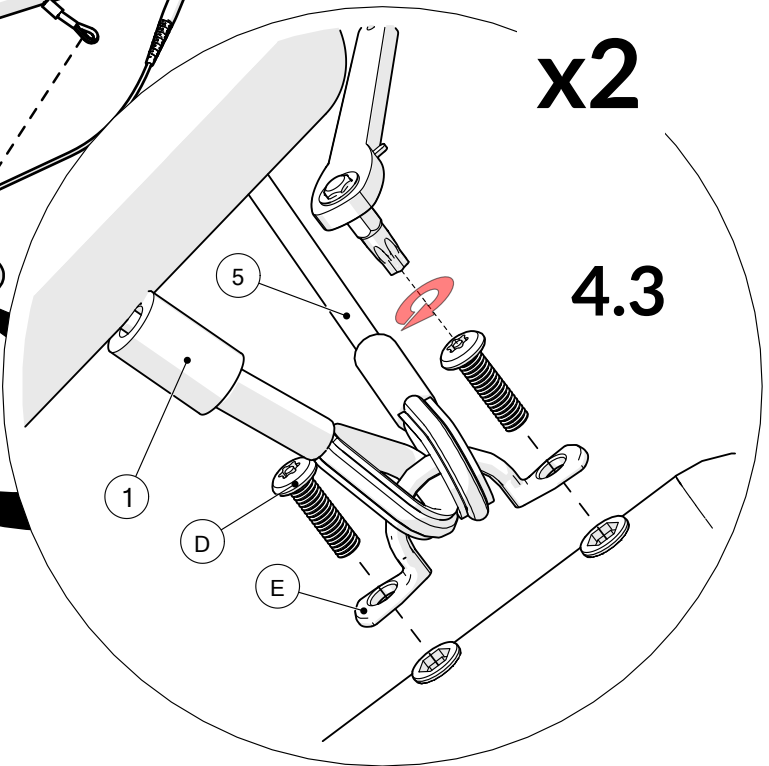

4.

4.2

TX30

5		x2
D		x6
E		x3

4.1

x2

4.3