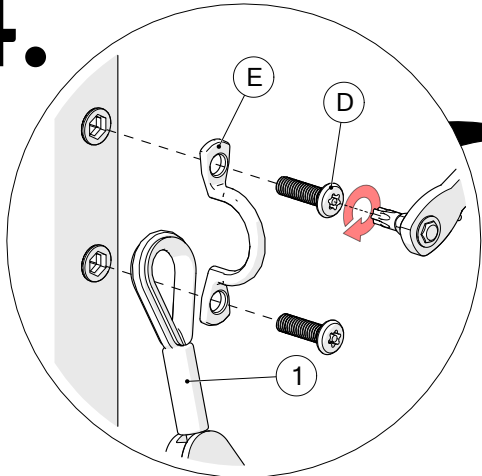

4.

4.2

TX30

5		x2
D		x6
E		x3