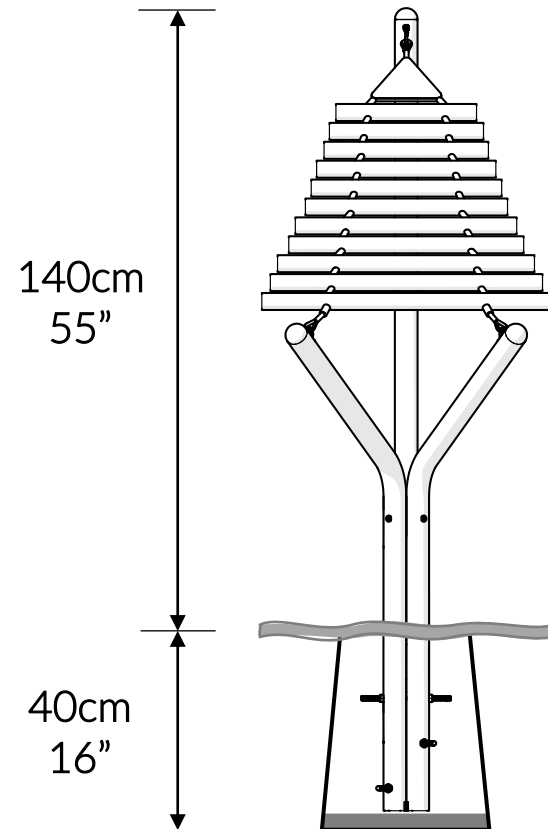

Part Reference	Description
PP-HARM-GR	Harmony - (Ground Fix)

Check Risk Assessment

Packages

x1

x1

		L	W	H	Weight	Net
x1	901079	80cm / 31.5"	28cm / 11"	28cm / 11"	10kg / 22lbs	
x1	901077	185cm / 73"	55cm / 21.5"	5cm / 2"	12kg / 26.5lbs	

Tools required (not supplied)

¼" Bit Driver Ratchet

11/16" / 17mm Spanner

Spirit level

Tape Measure

901077		Not to scale	
	<p>② x1</p> <p>800536</p> <p>Left</p>	<p>③ x1</p> <p>800537</p> <p>Right</p>	<p>④ x1</p> <p>800538</p>
	<p>⑤ x2</p> <p>900837</p>	<p>Ⓒ x2</p> <p>500680</p>	<p>TX30 x1</p> <p>500473</p>
	<p>Ⓐ x3</p> <p>500627</p>	<p>Ⓑ x6</p> <p>500457</p>	<p>Ⓔ x3</p> <p>603150</p>
	<p>Ⓓ x6</p> <p>500746</p>		<p>TX40 x1</p> <p>500474</p>

1.

1.1

1.2

1.3

A		x3
B		x6

2.

TX40

C		x2
---	---	----