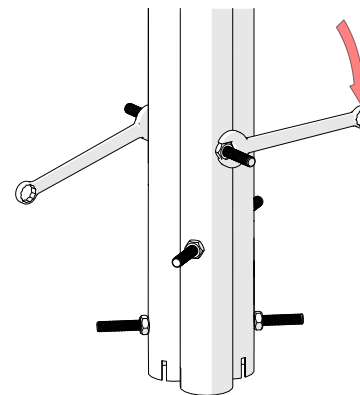

Tools required (not supplied)

¼" Bit Driver Ratchet

11/16" / 17mm Spanner

Spirit level

Tape Measure

901077		Not to scale	
	<p>② x1</p> <p>800536</p> <p>Left</p>	<p>③ x1</p> <p>800537</p> <p>Right</p>	<p>④ x1</p> <p>800538</p>
	<p>⑤ x2</p> <p>900837</p>	<p>Ⓒ x2</p> <p>500680</p>	<p>TX30 x1</p> <p>500473</p>
	<p>Ⓐ x3</p> <p>500627</p>	<p>Ⓑ x6</p> <p>500457</p>	<p>Ⓔ x3</p> <p>603150</p>
	<p>Ⓓ x6</p> <p>500746</p>		<p>TX40 x1</p> <p>500474</p>

1.

1.1

1.2

1.3

A		x3
B		x6

2.

TX40

C		x2
---	---	----