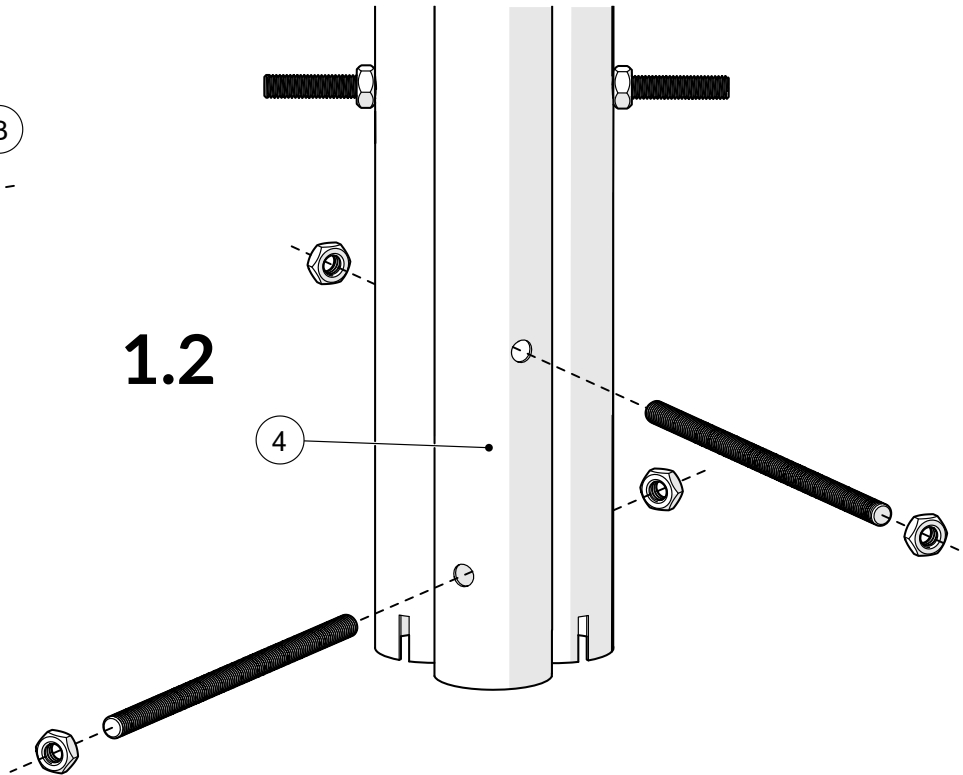

Part Reference	Description
PP-HARM-GR	Harmony - (Ground Fix)

Check Risk Assessment

Packages

x1

x1

		L	W	H	Weight	Net
x1	901079	80cm / 31.5"	28cm / 11"	28cm / 11"	10kg / 22lbs	
x1	901077	185cm / 73"	55cm / 21.5"	5cm / 2"	12kg / 26.5lbs	

Tools required (not supplied)

¼" Bit Driver Ratchet

11/16" / 17mm Spanner

Spirit level

Tape Measure

901077		Not to scale	
	<p>② x1</p> <p>800536</p> <p>Left</p>	<p>③ x1</p> <p>800537</p> <p>Right</p>	<p>④ x1</p> <p>800538</p>
	<p>⑤ x2</p> <p>900837</p>	<p>Ⓒ x2</p> <p>500680</p>	<p>TX30 x1</p> <p>500473</p>
	<p>Ⓐ x3</p> <p>500627</p>	<p>Ⓑ x6</p> <p>500457</p>	<p>Ⓔ x3</p> <p>603150</p>
	<p>Ⓓ x6</p> <p>500746</p>		<p>TX40 x1</p> <p>500474</p>

1.

1.1

1.2

1.3

A		x3
B		x6

2.

TX40

C		x2
---	---	----