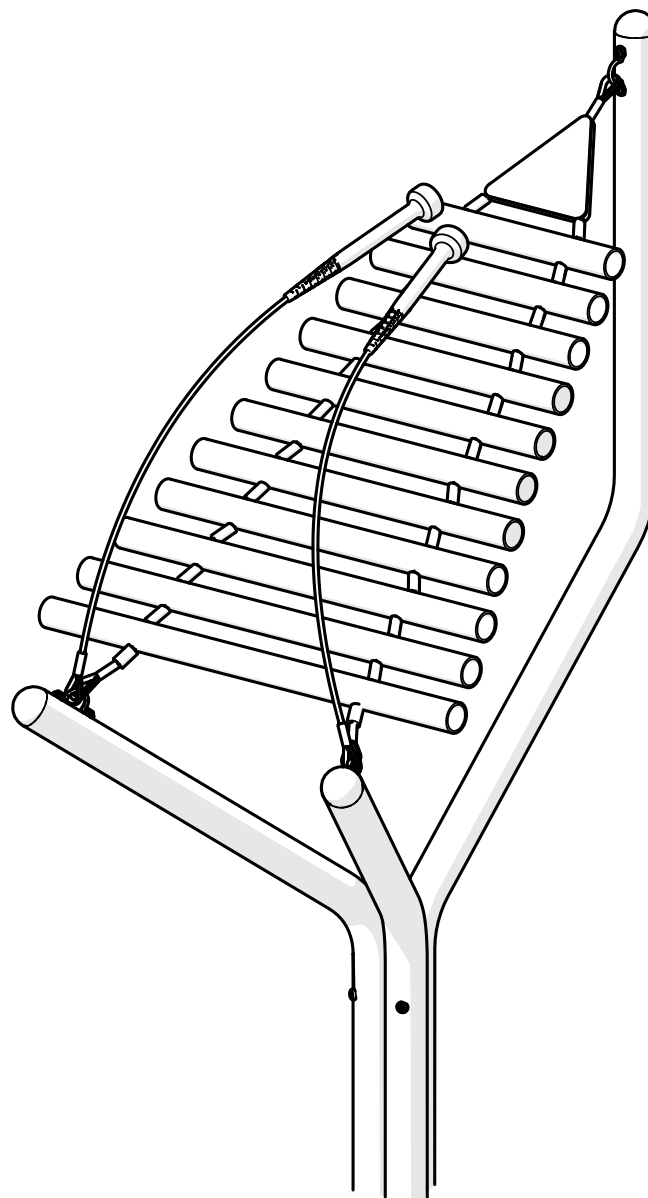

percussionplay.com

info@percussionplay.com

UK
[01730 235 180](tel:01730235180)

USA & CAN
[+1 (866) 882 9170](tel:+18668829170)

EUR & ROW
[+44 1730 235 180](tel:+441730235180)