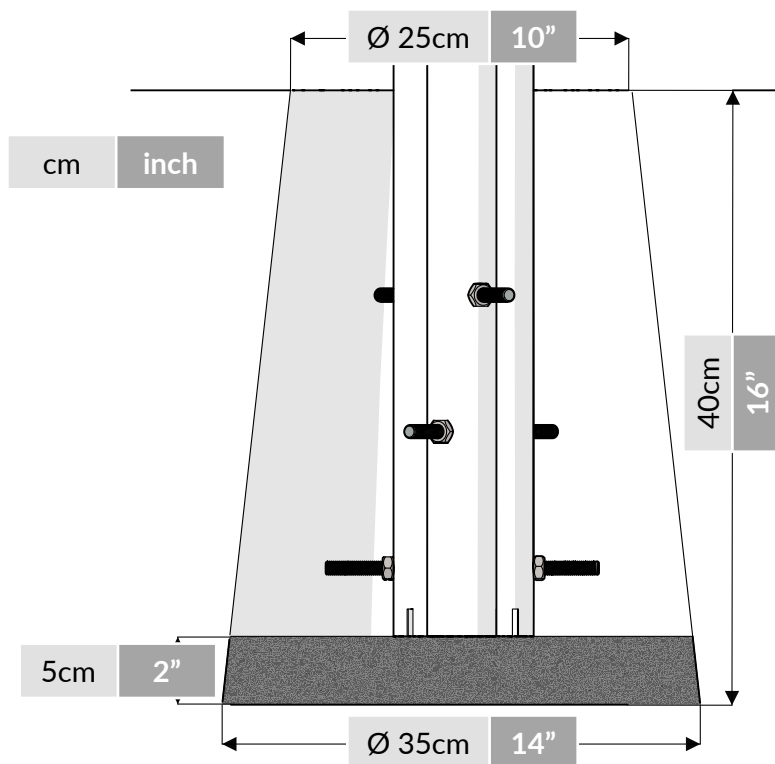

3.

Foundations should not present a hazard

Refer to your local Health & Safety standards