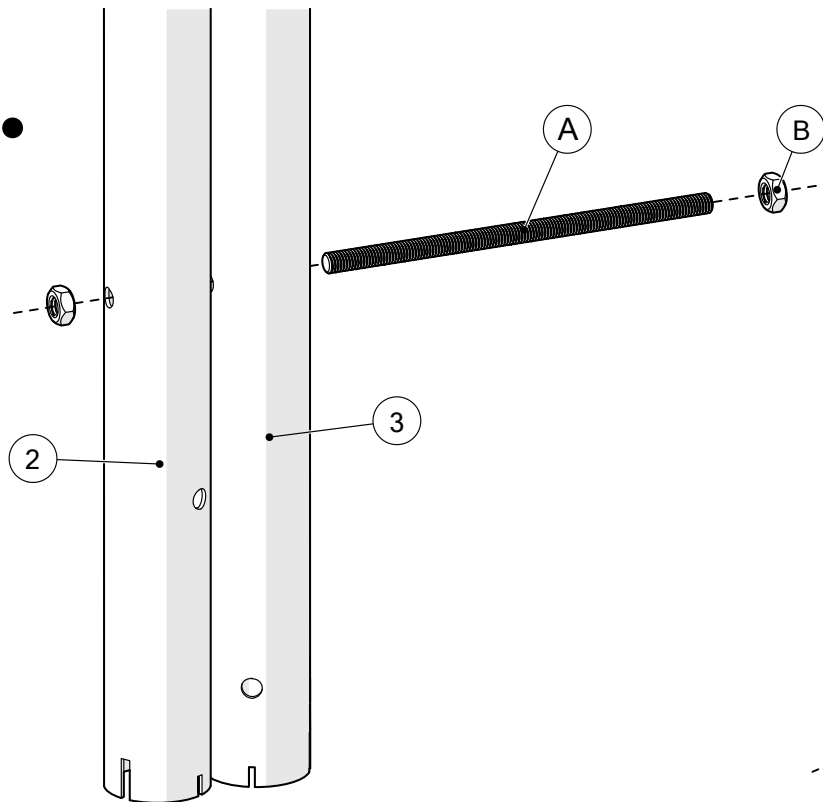

Part Reference	Description
PP-HARM-GR	Harmony - (Ground Fix)

Check Risk Assessment

Packages

x1

x1

		L	W	H	Weight	Net
x1	901079	80cm / 31.5"	28cm / 11"	28cm / 11"	10kg / 22lbs	
x1	901077	185cm / 73"	55cm / 21.5"	5cm / 2"	12kg / 26.5lbs	

Tools required (not supplied)

¼" Bit Driver Ratchet

11/16" / 17mm Spanner

Spirit level

Tape Measure

901077		Not to scale	
	<p>② x1</p> <p>800536</p> <p>Left</p>	<p>③ x1</p> <p>800537</p> <p>Right</p>	<p>④ x1</p> <p>800538</p>
	<p>⑤ x2</p> <p>900837</p>	<p>Ⓒ x2</p> <p>500680</p>	<p>TX30 x1</p> <p>500473</p>
	<p>Ⓐ x3</p> <p>500627</p>	<p>Ⓑ x6</p> <p>500457</p>	<p>Ⓔ x3</p> <p>603150</p>
	<p>Ⓓ x6</p> <p>500746</p>		<p>TX40 x1</p> <p>500474</p>

1.

1.1

1.2

1.3

A		x3
B		x6

2.

TX40

C		x2
---	---	----