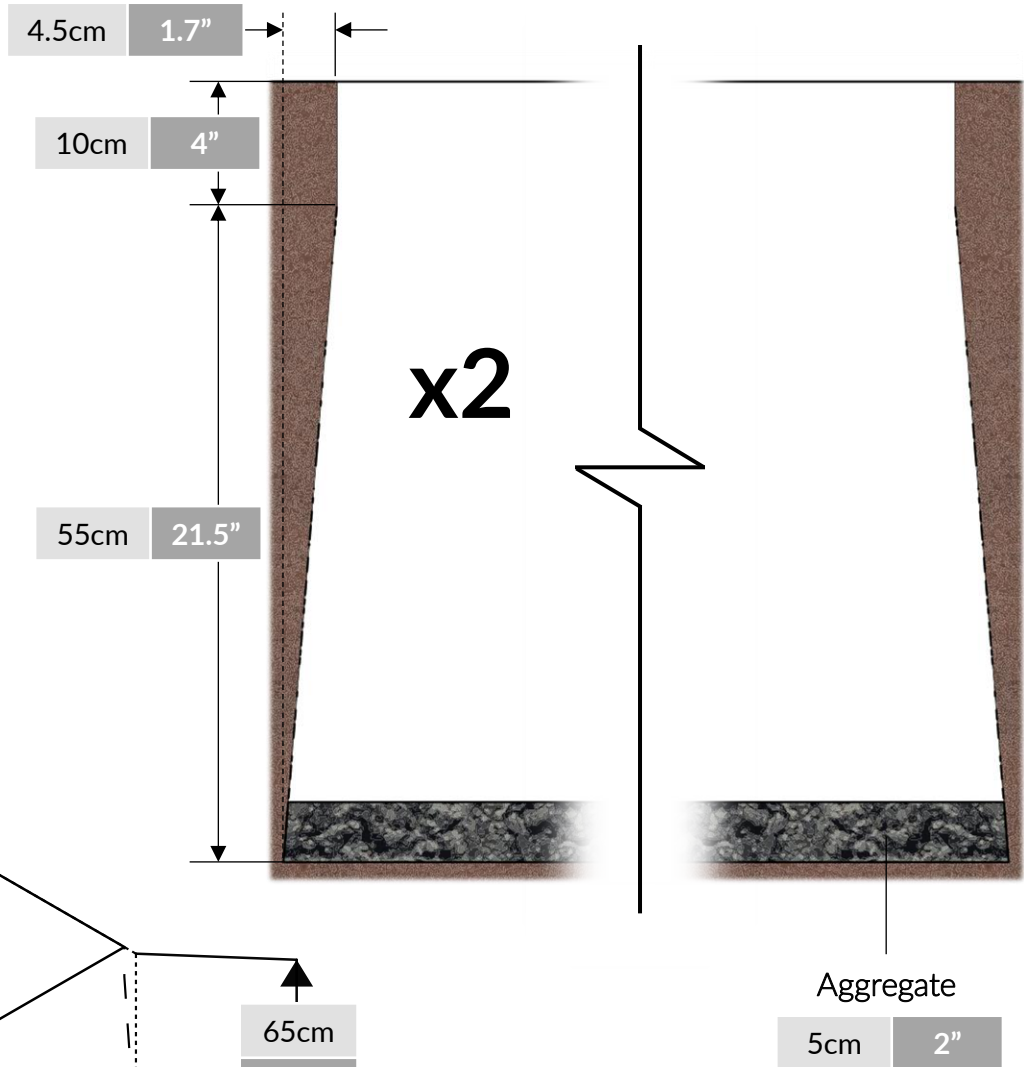

Part Reference	Description
PP-TALK-PR-GR	Stainless Steel Talk Tubes (Pair) (Ground Fix)

Check Risk Assessment

Packages

x1

x1

		L	W	H	Weight	Net
x1	903551	143cm / 56"	60cm / 23.5"	30cm / 12"	37kg / 81.5lbs	
x1	904309	200cm / 31"	20cm / 8"	10cm / 4"	14kg / 30lbs	

Tools required  
(not supplied)

¼" Bit Driver Ratchet

Spirit level

Tape Measure

903551	
<p>① x1 804277</p> 	<p>② x1 804276</p> 
<p>Ⓐ x2 500667</p> 	<p>③ x2 804260</p> 
<p>Ⓑ x2 500613</p> 	<p>④ x2 606157</p> 
<p>TX45 x2 500720</p> 	<p>⑤ x4 606158</p> 
<p>Wrench x1 303321</p> 	<p>⑥ x2 603319</p> 
	<p>⑦ x5 603315</p> 

904309
<p>⑧ x6 605142</p> 

1.

# 2. x2

2.1

3

1-2

A		x2
B		x2