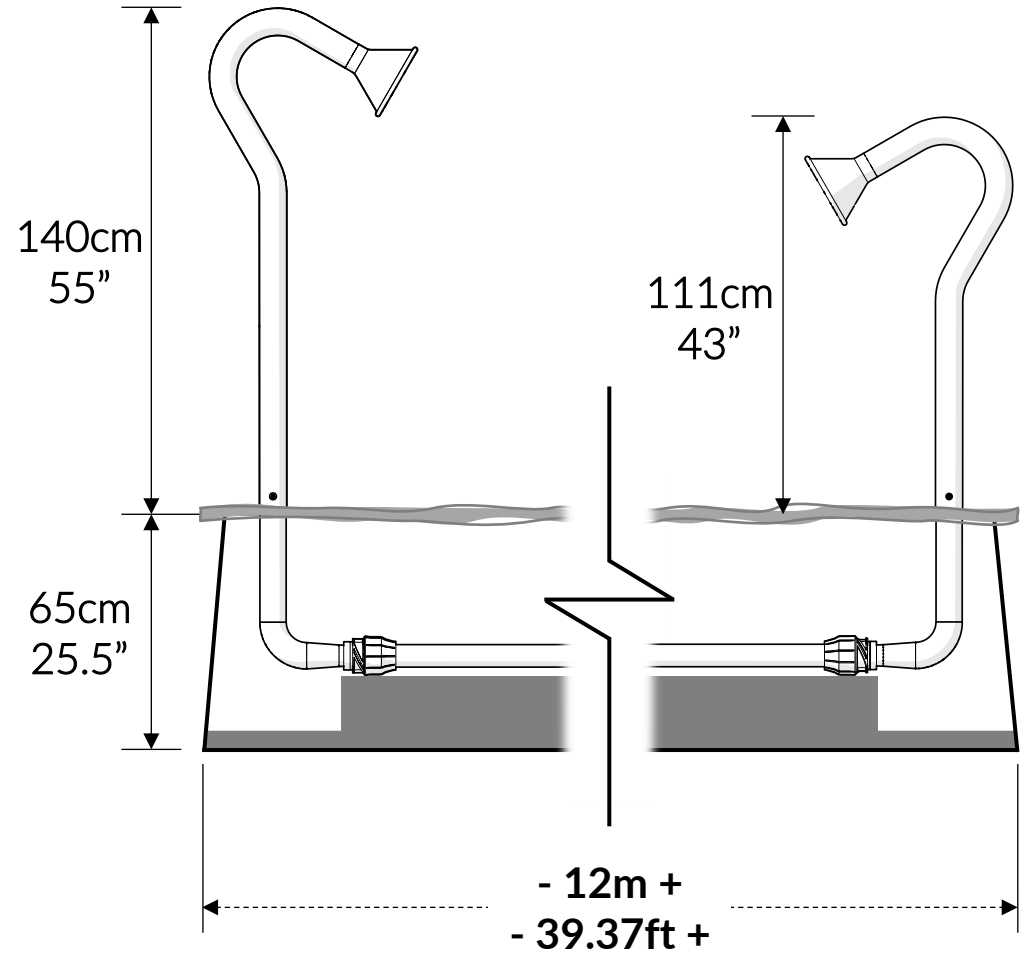

Part Reference	Description
PP-TALK-PR-GR	Stainless Steel Talk Tubes (Pair) (Ground Fix)

Check Risk Assessment

Packages

x1

x1

		L	W	H	Weight	Net
x1	903551	143cm / 56"	60cm / 23.5"	30cm / 12"	37kg / 81.5lbs	
x1	904309	200cm / 31"	20cm / 8"	10cm / 4"	14kg / 30lbs	

Tools required  
(not supplied)

¼" Bit Driver Ratchet

Spirit level

Tape Measure

903551	
<p>① x1 804277</p> 	<p>② x1 804276</p> 
<p>Ⓐ x2 500667</p> 	<p>③ x2 804260</p> 
<p>Ⓑ x2 500613</p> 	<p>④ x2 606157</p> 
<p>TX45 x2 500720</p> 	<p>⑤ x4 606158</p> 
<p>Wrench x1 303321</p> 	<p>⑥ x2 603319</p> 
	<p>⑦ x5 603315</p> 

904309
<p>⑧ x6 605142</p> 

1.