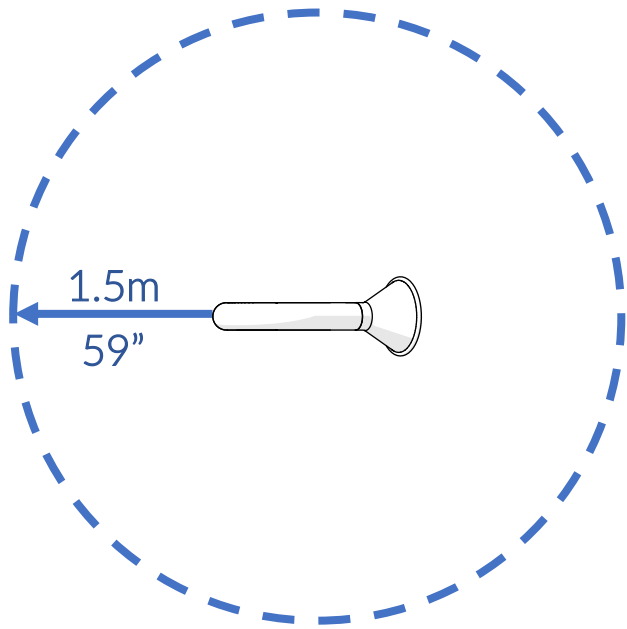

Part Reference	Description
PP-TALK-PR-GR	Stainless Steel Talk Tubes (Pair) (Ground Fix)

Check Risk Assessment

Packages

x1

x1

		L	W	H	Weight	Net
x1	903551	143cm / 56"	60cm / 23.5"	30cm / 12"	37kg / 81.5lbs	
x1	904309	200cm / 31"	20cm / 8"	10cm / 4"	14kg / 30lbs	

Tools required  
(not supplied)

¼" Bit Driver Ratchet

Spirit level

Tape Measure

903551	
<p>① x1 804277</p> 	<p>② x1 804276</p> 
<p>Ⓐ x2 500667</p> 	<p>③ x2 804260</p> 
<p>Ⓑ x2 500613</p> 	<p>④ x2 606157</p> 
<p>TX45 x2 500720</p> 	<p>⑤ x4 606158</p> 
<p>Wrench x1 303321</p> 	<p>⑥ x2 603319</p> 
	<p>⑦ x5 603315</p> 