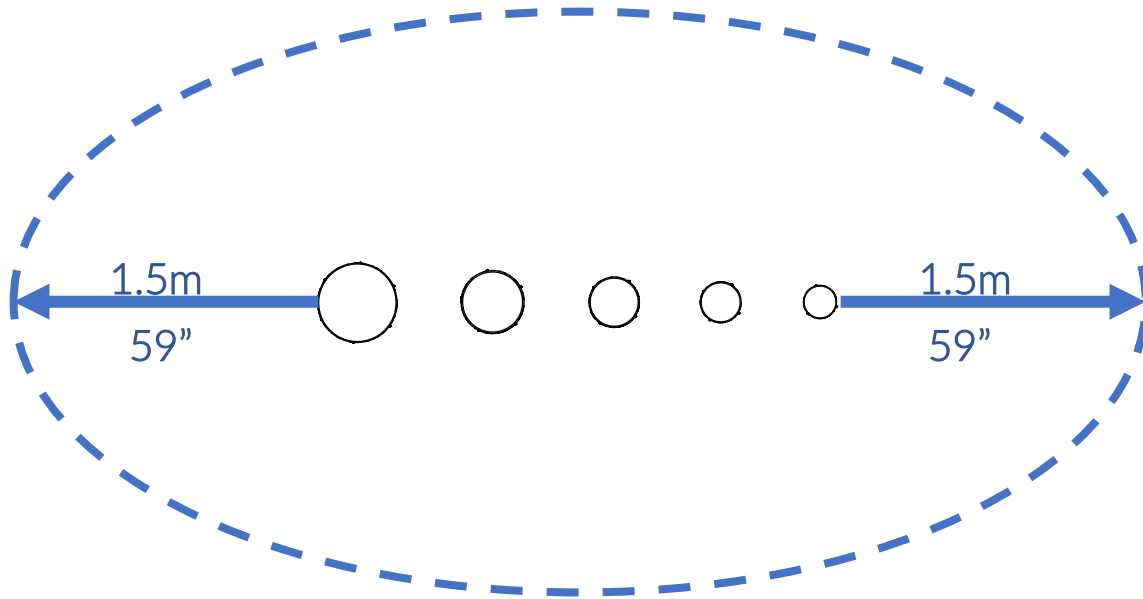

## Packages

x1

		L	W	H	Weight	Net
x1	901824	100cm / 39.3"	43cm / 17"	43cm / 17"	45kg / 99lbs	

## Tools required (not supplied)

¼" Bit Driver Ratchet

Spirit level

Tape Measure

901824		600569	
<p>① x1 XL</p> 	<p>③ x1 M</p> 	<p>Ⓐ x17 600423</p> 	
	<p>④ x1 S</p> 	<p>Ⓑ x34 500454</p> 	
<p>② x1 L</p> 	<p>⑤ x1 XS</p> 	<p>Ⓒ x34 500456</p> 	
		<p>TX40 x1 500474</p> 	

Not to scale