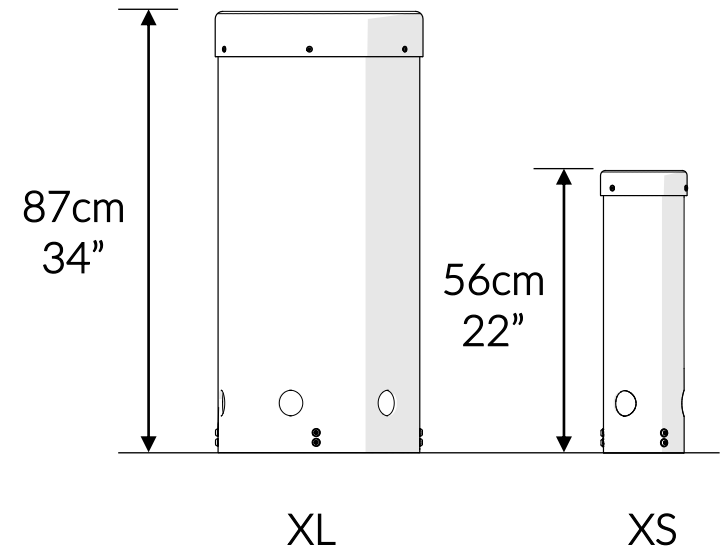

## Packages

x1

		L	W	H	Weight	Net
x1	901824	100cm / 39.3"	43cm / 17"	43cm / 17"	45kg / 99lbs	

## Tools required (not supplied)

¼" Bit Driver Ratchet

Spirit level

Tape Measure

901824		600569	
<p>① x1 XL</p> 	<p>③ x1 M</p> 	<p>Ⓐ x17 600423</p> 	
	<p>④ x1 S</p> 	<p>Ⓑ x34 500454</p> 	
<p>② x1 L</p> 	<p>⑤ x1 XS</p> 	<p>Ⓒ x34 500456</p> 	
		<p>TX40 x1 500474</p> 	

# 3.

Foundations should not present a hazard

	Ø A	Ø B
XS	26cm / 10"	36cm / 14"
S	30cm / 12"	40cm / 16"
M	35cm / 14"	45cm / 18"
L	40cm / 16"	50cm / 20"
XL	50cm / 20"	60cm / 24"

Refer to your local Health & Safety standards