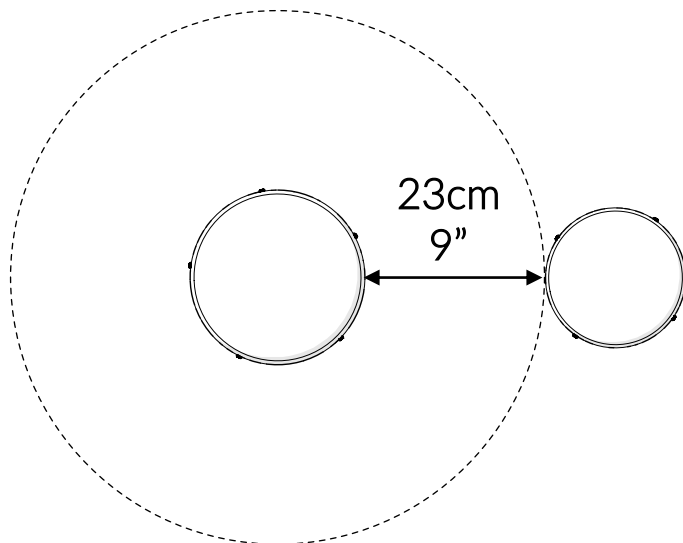

## Packages

x1

		L	W	H	Weight	Net
x1	901824	100cm / 39.3"	43cm / 17"	43cm / 17"	45kg / 99lbs	

## Tools required (not supplied)

¼" Bit Driver Ratchet

Spirit level

Tape Measure

901824		600569	
<p>① x1 XL</p> 	<p>③ x1 M</p> 	<p>Ⓐ x17 600423</p> 	
	<p>④ x1 S</p> 	<p>Ⓑ x34 500454</p> 	
<p>② x1 L</p> 	<p>⑤ x1 XS</p> 	<p>Ⓒ x34 500456</p> 	
		<p>TX40 x1 500474</p> 	

# 3.

Foundations should not present a hazard

	Ø A	Ø B
XS	26cm / 10"	36cm / 14"
S	30cm / 12"	40cm / 16"
M	35cm / 14"	45cm / 18"
L	40cm / 16"	50cm / 20"
XL	50cm / 20"	60cm / 24"

Refer to your local Health & Safety standards