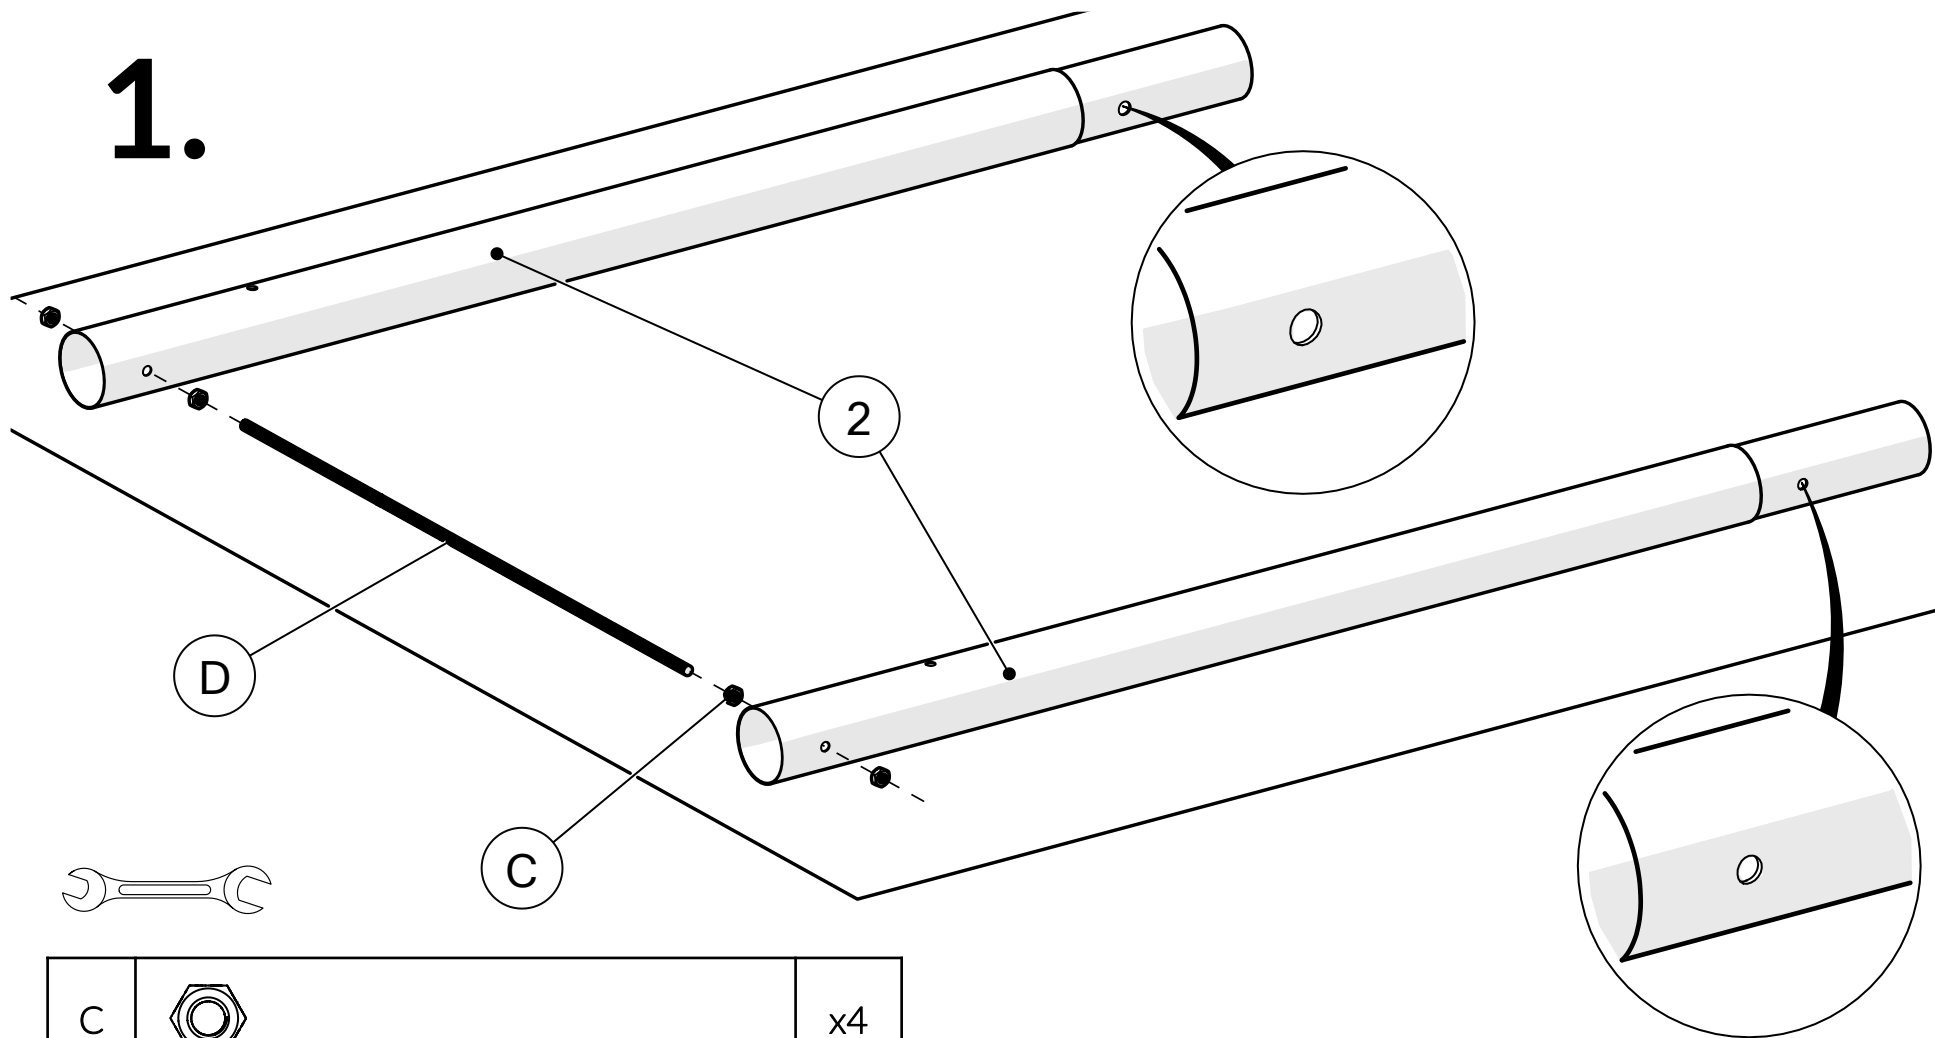

### Tools required (not supplied)

¼" Bit Driver Ratchet

11/16" / 17mm Spanner

Spirit level

Tape Measure

903569

① x1

904431

Not to scale

1.

C		x4
D		x1

2.

x2

x2

x2

x2 TX45