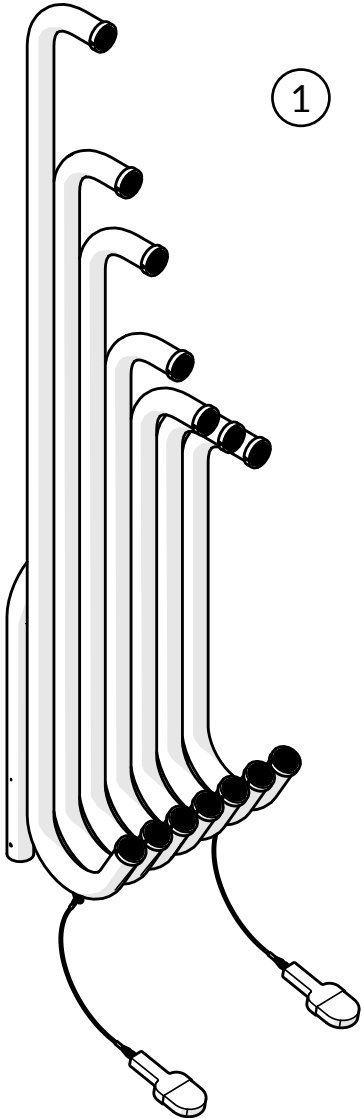

Part Reference	Description
PP-TEMB-BL-GR	Blues Tembos - with closed cell foam paddles (Ground Fix)

Check Risk Assessment

360 - 340cm  
142 - 134\"

60 - 80cm  
23.5 - 31.5\"

### Tools required (not supplied)

¼" Bit Driver Ratchet

11/16" / 17mm Spanner

Spirit level

Tape Measure

903569

① x1

904431

Not to scale

1.

C		x4
D		x1

2.

x2

x2

x2

x2 TX45