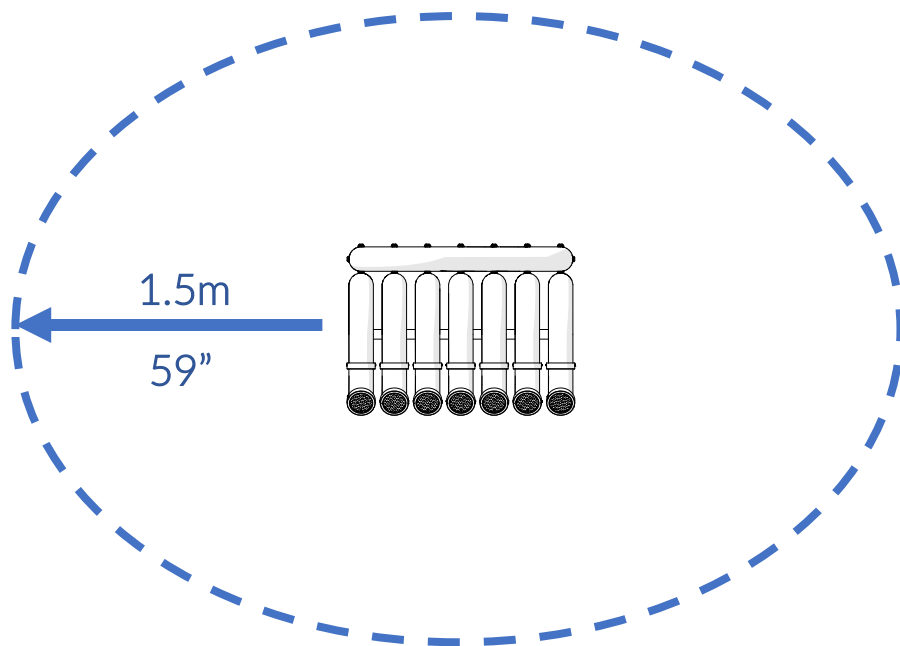

Part Reference	Description
PP-TEMB-BL-GR	Blues Tembos - with closed cell foam paddles (Ground Fix)

Check Risk Assessment

360 - 340cm  
142 - 134\"

60 - 80cm  
23.5 - 31.5\"

### Packages

		L	W	H	Weight	Net
x1	903569	330cm / 130"	70cm / 27.5"	50cm / 20"	80kg / 176lbs	
	904431	140cm / 55"	20cm / 8"	10cm / 4"	10kg / 22lbs	

### Tools required (not supplied)

¼" Bit Driver Ratchet

11/16" / 17mm Spanner

Spirit level

Tape Measure

903569

① x1

904431

Not to scale

1.

C		x4
D		x1

2.

x2

x2

x2

x2 TX45