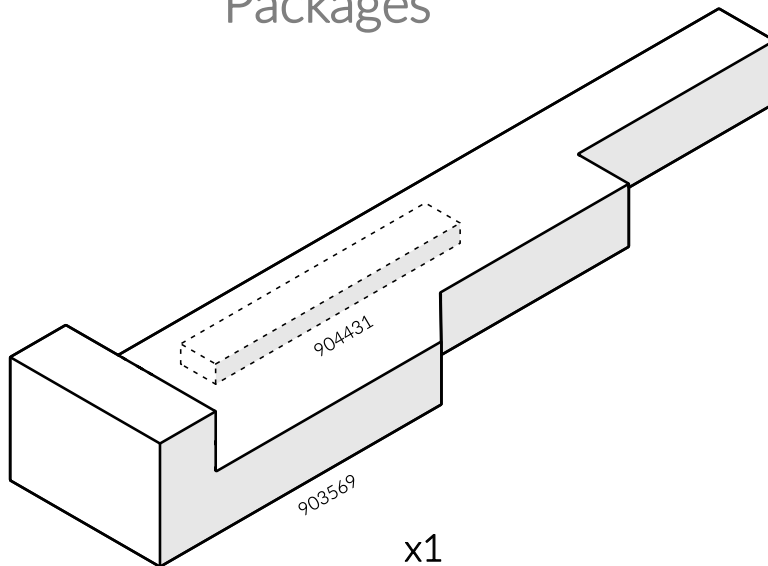

Part Reference	Description
PP-TEMB-BL-GR	Blues Tembos - with closed cell foam paddles (Ground Fix)

Check Risk Assessment

360 - 340cm  
142 - 134\"

60 - 80cm  
23.5 - 31.5\"

### Packages

		L	W	H	Weight	Net
x1	903569	330cm / 130"	70cm / 27.5"	50cm / 20"	80kg / 176lbs	
	904431	140cm / 55"	20cm / 8"	10cm / 4"	10kg / 22lbs	

### Tools required (not supplied)

¼" Bit Driver Ratchet

11/16" / 17mm Spanner

Spirit level

Tape Measure

903569

① x1

904431