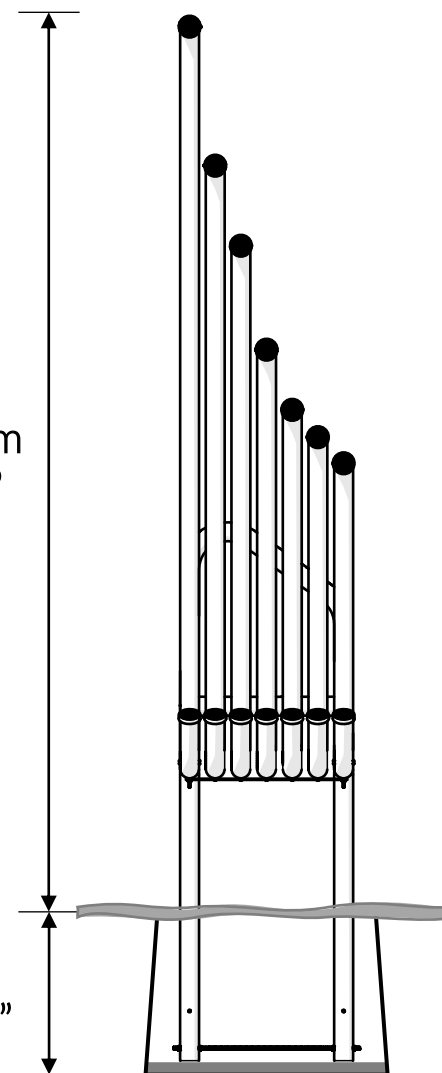

Part Reference	Description
PP-TEMB-BL-GR	Blues Tembos - with closed cell foam paddles (Ground Fix)

Check Risk Assessment

360 - 340cm  
142 - 134\"

60 - 80cm  
23.5 - 31.5\"

### Packages

		L	W	H	Weight	Net
x1	903569	330cm / 130"	70cm / 27.5"	50cm / 20"	80kg / 176lbs	
	904431	140cm / 55"	20cm / 8"	10cm / 4"	10kg / 22lbs	

### Tools required (not supplied)

¼" Bit Driver Ratchet

11/16" / 17mm Spanner

Spirit level

Tape Measure

903569

① x1

904431

Not to scale

1.

C		x4
D		x1

2.

x2

x2

x2

x2 TX45