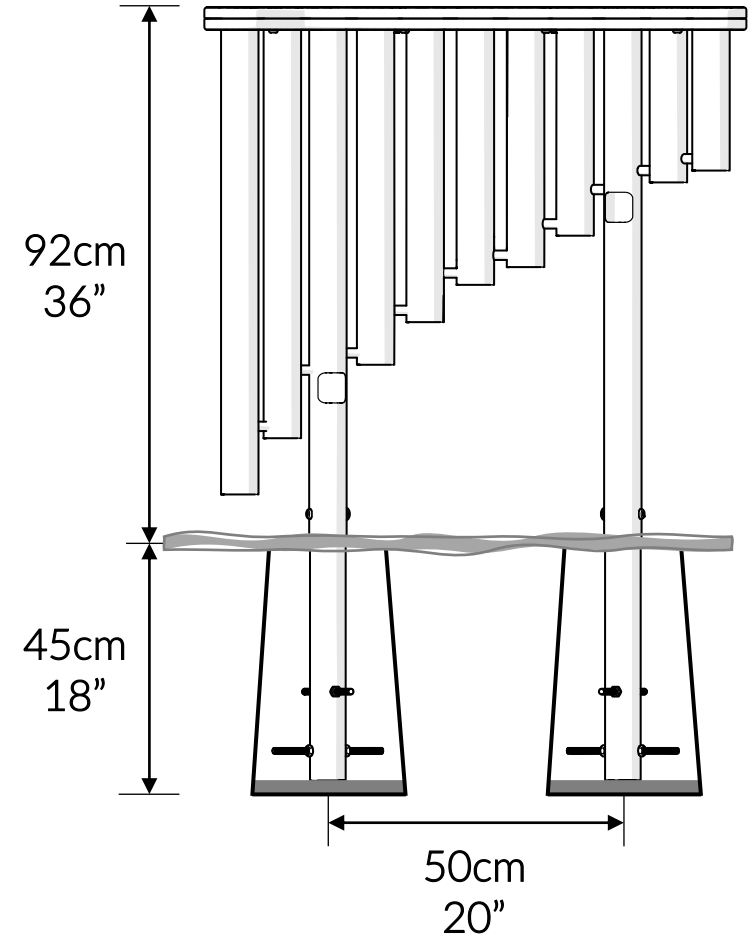

| Part Reference | Description |
|----------------|------------------------|
| PP-HAND-GR | Handpipes (Ground Fix) |

Check Risk Assessment

Packages

x1

| | | L | W | H | Weight | Net |
|----|--------|------------|------------|-----------|--------------|-----|
| x1 | 901284 | 92cm / 36" | 92cm / 36" | 23cm / 9" | 40kg / 88lbs | |

Tools required (not supplied)

¼" Bit Driver Ratchet

11/16" / 17mm Spanner

Spirit level

Tape Measure

Not to scale

1.

1.1

2

1.2

x2

| | | |
|---|--|----|
| A | | x2 |
| B | | x2 |

1

2. x2

2.1

2.2