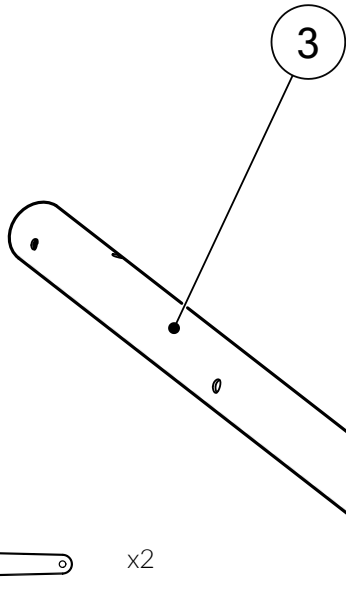

| Part Reference | Description |
|----------------|------------------------|
| PP-HAND-GR | Handpipes (Ground Fix) |

Check Risk Assessment

Packages

x1

| | | L | W | H | Weight | Net |
|----|--------|------------|------------|-----------|--------------|-----|
| x1 | 901284 | 92cm / 36" | 92cm / 36" | 23cm / 9" | 40kg / 88lbs | |

Tools required (not supplied)

¼" Bit Driver Ratchet

11/16" / 17mm Spanner

Spirit level

Tape Measure

Not to scale

1.

1.1

2

1.2

x2

| | | |
|---|--|----|
| A | | x2 |
| B | | x2 |

1

2. x2

2.1

2.2