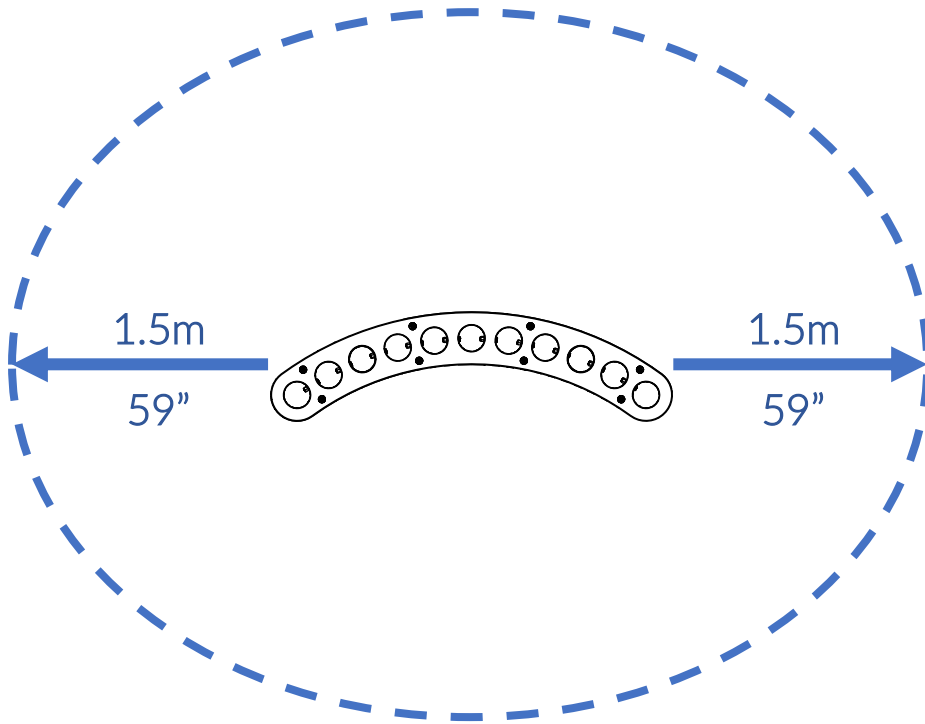

| Part Reference | Description |
|----------------|------------------------|
| PP-HAND-GR | Handpipes (Ground Fix) |

Check Risk Assessment

Packages

x1

| | | L | W | H | Weight | Net |
|----|--------|------------|------------|-----------|--------------|-----|
| x1 | 901284 | 92cm / 36" | 92cm / 36" | 23cm / 9" | 40kg / 88lbs | |

Tools required (not supplied)

¼" Bit Driver Ratchet

11/16" / 17mm Spanner

Spirit level

Tape Measure

Not to scale

1.

1.1

2

1.2

x2

| | | |
|---|--|----|
| A | | x2 |
| B | | x2 |

1

2. x2

2.1

2.2