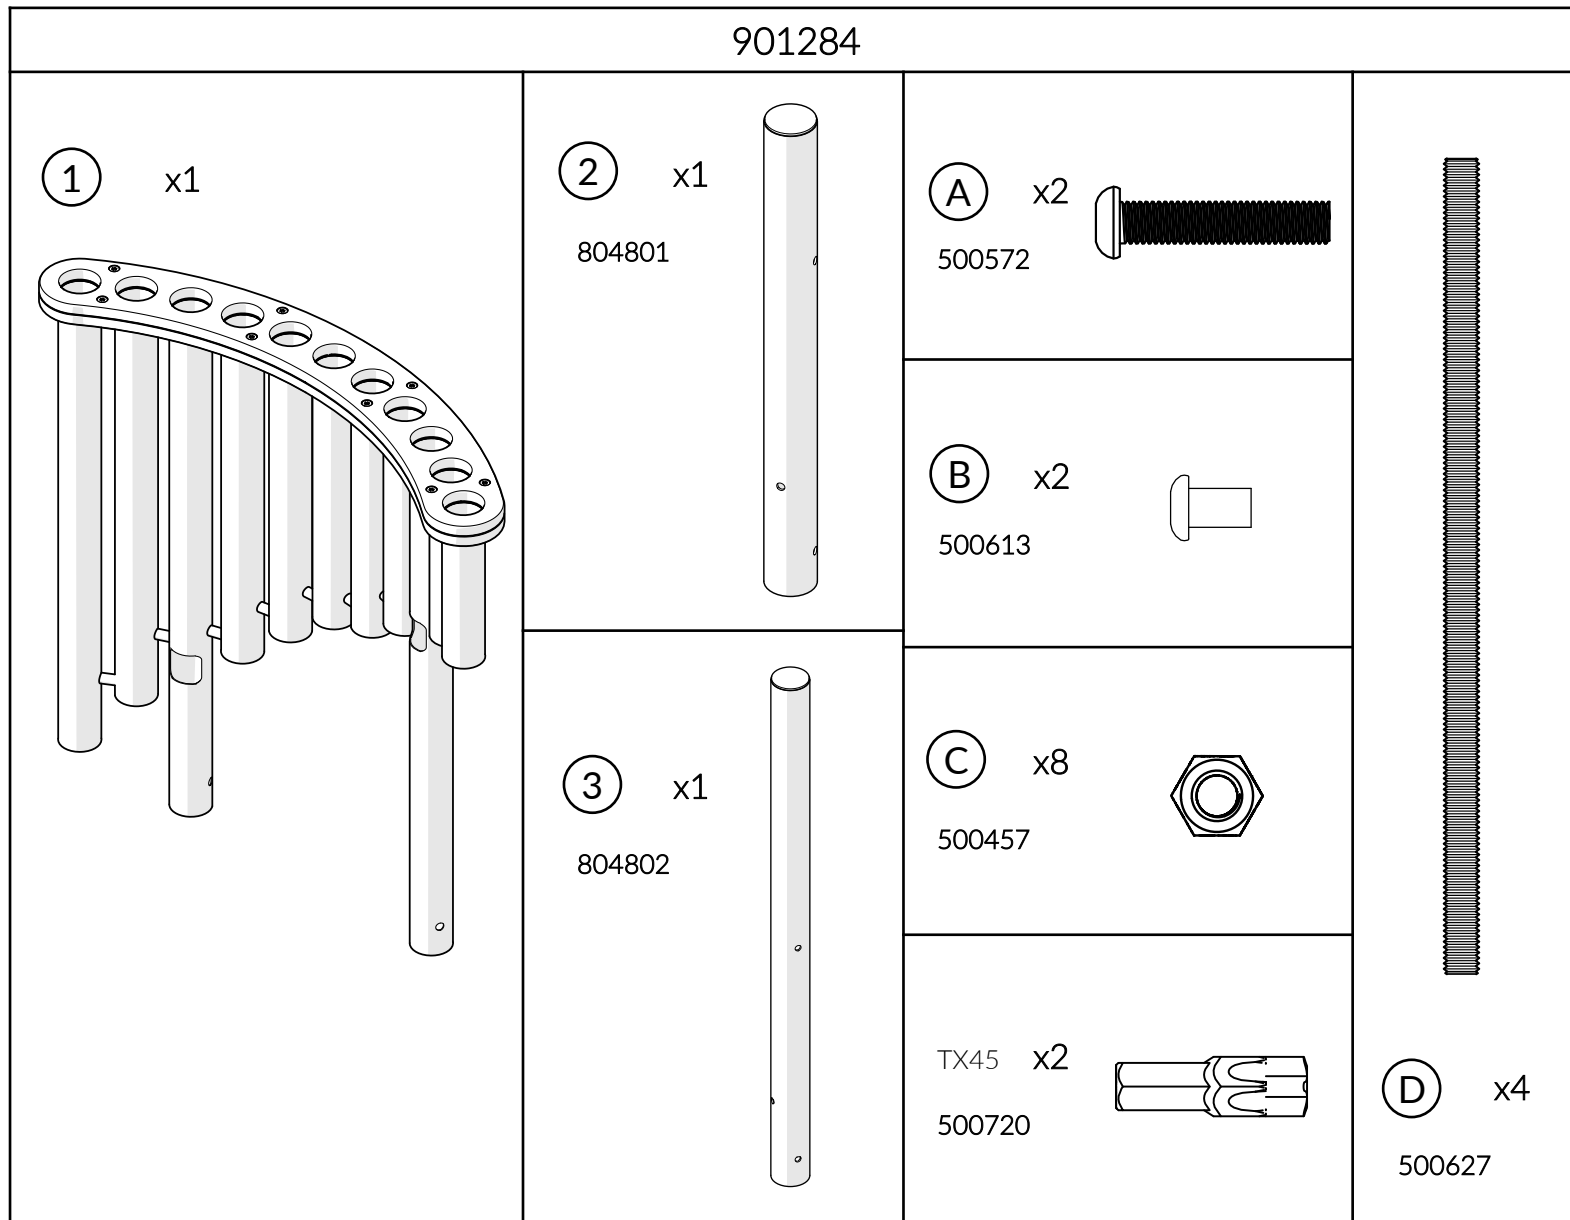

| Part Reference | Description |
|----------------|------------------------|
| PP-HAND-GR | Handpipes (Ground Fix) |

Check Risk Assessment

Packages

x1

| | | L | W | H | Weight | Net |
|----|--------|------------|------------|-----------|--------------|-----|
| x1 | 901284 | 92cm / 36" | 92cm / 36" | 23cm / 9" | 40kg / 88lbs | |

Tools required (not supplied)

¼" Bit Driver Ratchet

11/16" / 17mm Spanner

Spirit level

Tape Measure

Not to scale

1.

1.1