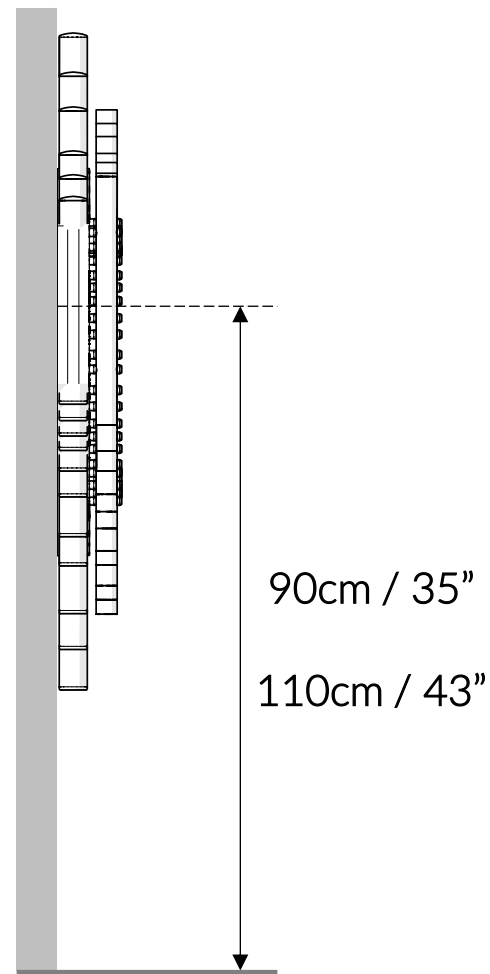

Part Reference	Description
PP-SONO-SD-WA	Sonora (Wall Fix)
PP-SONO-HD-WA	Heavy Duty Sonora (Wall Fix)

Check Risk Assessment

Confirm  
height with  
client

## Packages

x1

		L	W	H	Weight	Net
x1	903200	140cm	120cm	15cm	40kg / 88lbs	
	903201	/ 55"	/ 47"	/ 6"	60kg / 132lbs	

## Tools required (not supplied)

¼" Bit Driver Ratchet

Spirit level

Tape Measure

Not to scale

903200 903201		905999	
 <p>① x1</p>	<p>Ⓐ x4 501586</p> 	<p>② x4 900837</p> 	<p>Ⓒ x2 603150</p> 
	<p>Ⓑ x4 501591</p> 		<p>Ⓓ x4 500448</p> 
<p>Ⓔ x4 500890</p> 	<p>Ⓕ x4 501412</p> 		<p>TX25 x1 500472</p> 
<p>TX30 x1 500473</p> 	<p>TX40 x1 500474</p> 		

# 1.

mm    inch

Use spirit level