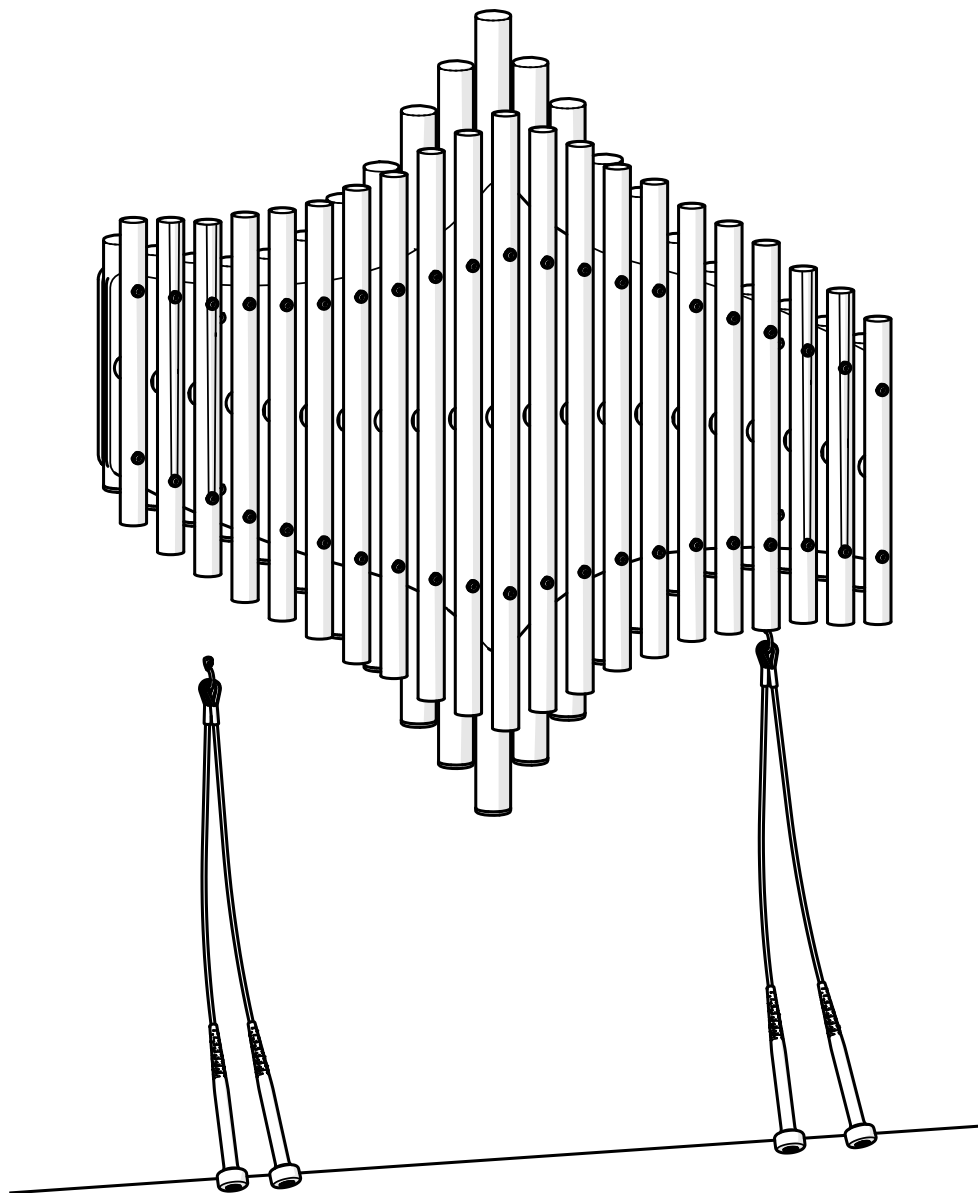

percussionplay.com

info@percussionplay.com

UK
[01730 235 180](tel:01730235180)

USA & CAN
[+1 (866) 882 9170](tel:+18668829170)

EUR & ROW
[+44 1730 235 180](tel:+441730235180)