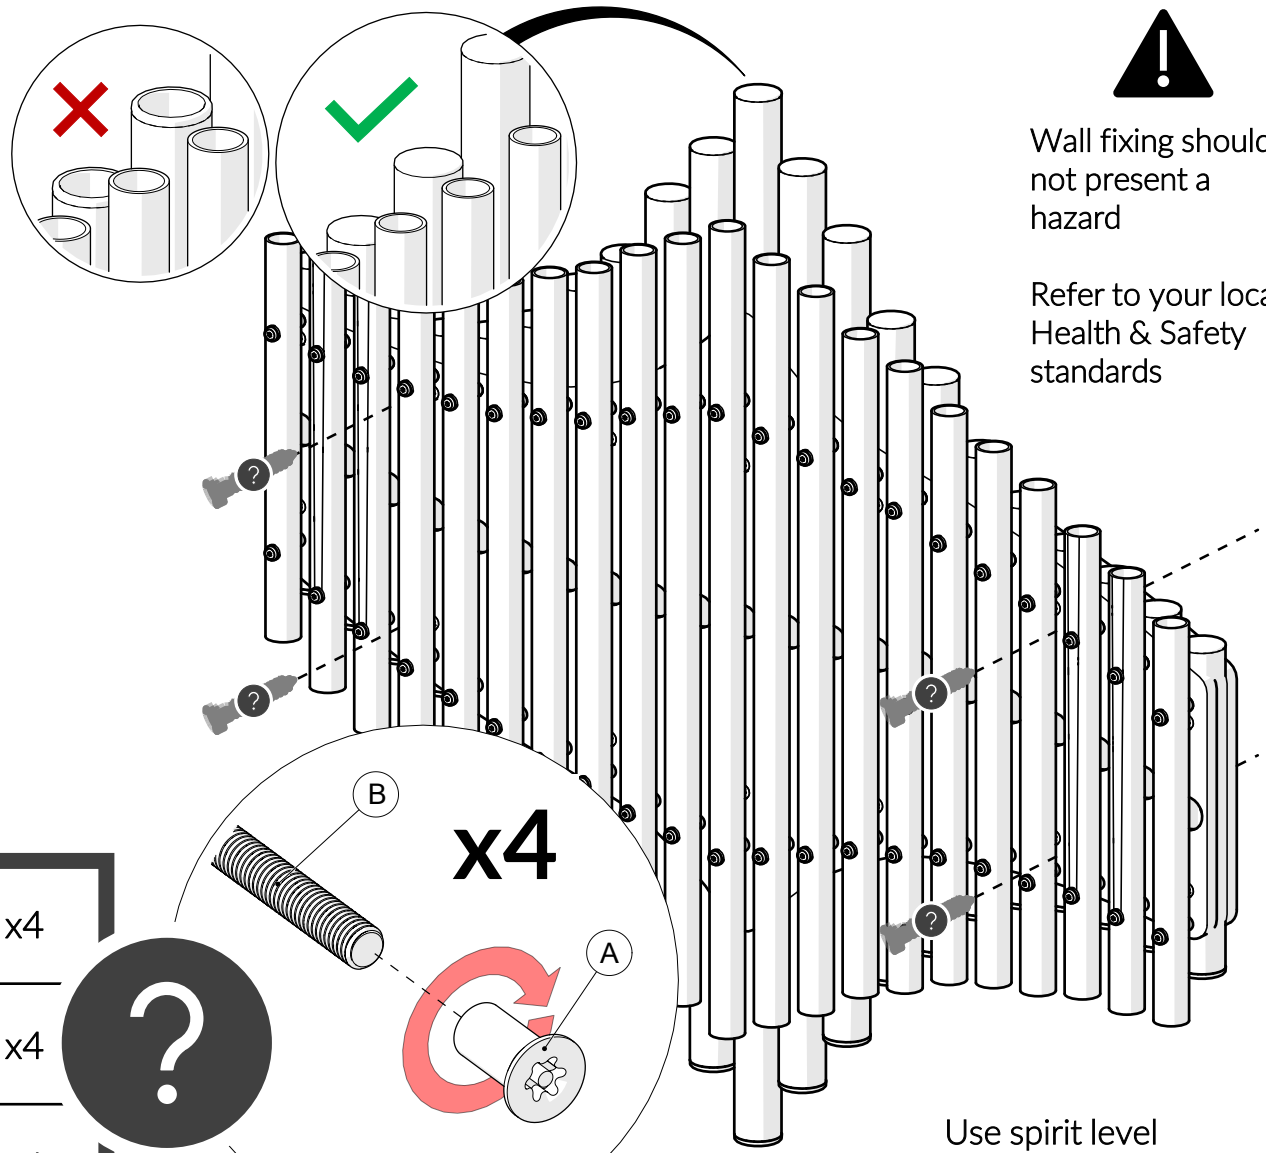

## Tools required (not supplied)

¼" Bit Driver Ratchet

Spirit level

Tape Measure

Not to scale

903200 903201		905999	
 <p>① x1</p>	<p>Ⓐ x4 501586</p> 	<p>② x4 900837</p> 	<p>Ⓒ x2 603150</p> 
	<p>Ⓑ x4 501591</p> 		<p>Ⓓ x4 500448</p> 
<p>Ⓔ x4 500890</p> 	<p>Ⓕ x4 501412</p> 		<p>TX25 x1 500472</p> 
<p>TX30 x1 500473</p> 	<p>TX40 x1 500474</p> 		

# 1.

mm    inch

Use spirit level

# 2.

Wall fixing should not present a hazard

Refer to your local Health & Safety standards

Wall

Example fixing

	Wood		x4
	Concrete		x4
	Brick		x4

Use spirit level

3.