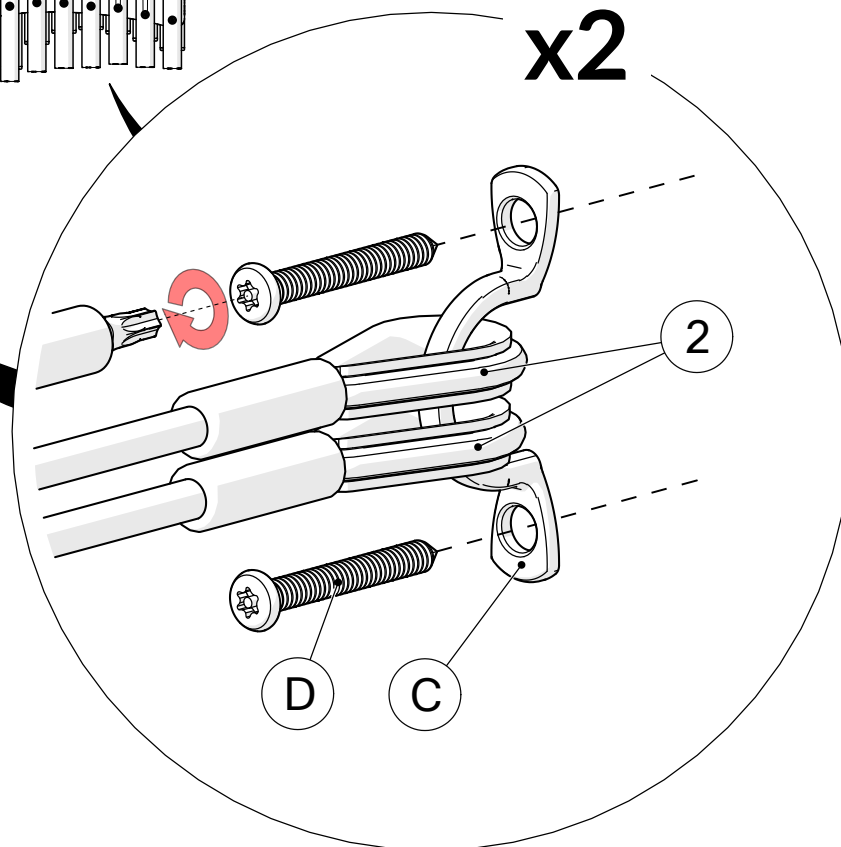

TX25

2		x4
C		x2
D		x4