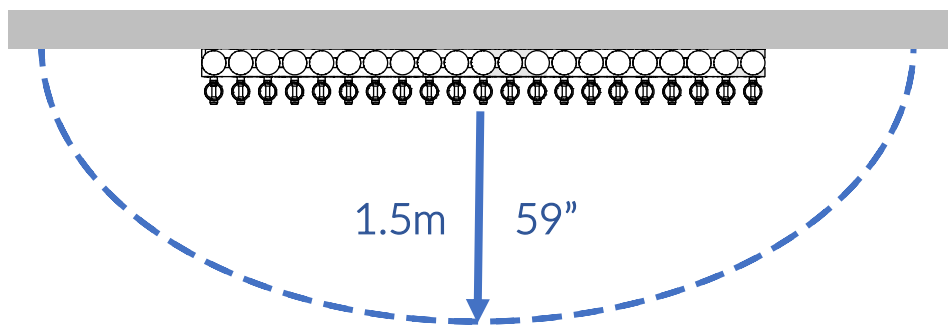

Part Reference	Description
PP-SONO-SD-WA	Sonora (Wall Fix)
PP-SONO-HD-WA	Heavy Duty Sonora (Wall Fix)

Check Risk Assessment

Confirm  
height with  
client

## Packages

x1

		L	W	H	Weight	Net
x1	903200	140cm	120cm	15cm	40kg / 88lbs	
	903201	/ 55"	/ 47"	/ 6"	60kg / 132lbs	

## Tools required (not supplied)

¼" Bit Driver Ratchet

Spirit level

Tape Measure

Not to scale

903200 903201		905999	
 <p>① x1</p>	<p>Ⓐ x4 501586</p> 	<p>② x4 900837</p> 	<p>Ⓒ x2 603150</p> 
	<p>Ⓑ x4 501591</p> 		<p>Ⓓ x4 500448</p> 
<p>Ⓔ x4 500890</p> 	<p>Ⓕ x4 501412</p> 		<p>TX25 x1 500472</p> 
<p>TX30 x1 500473</p> 	<p>TX40 x1 500474</p> 		