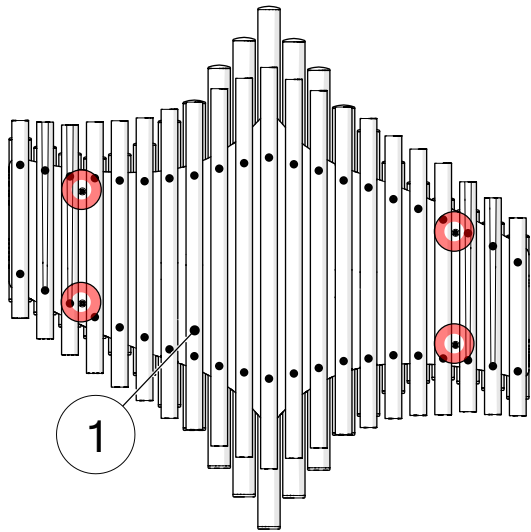

2.

Wall fixing should not present a hazard

Refer to your local Health & Safety standards

Wall

Example fixing

	Wood		x4
	Concrete		x4
	Brick		x4

Use spirit level