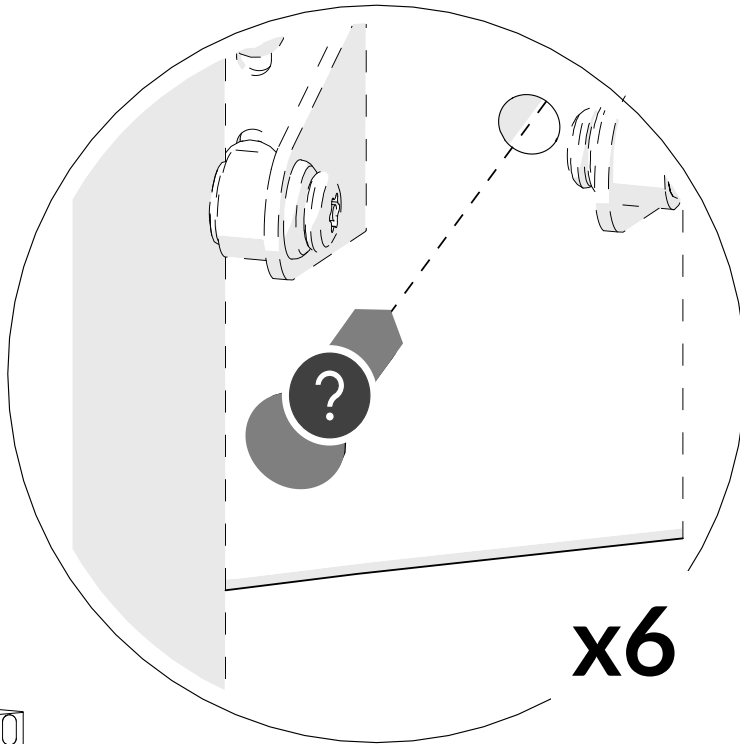

1.

Wall

Example fixing

	Wood		x6
	Concrete		x6
	Brick		x6