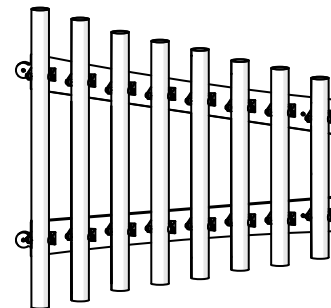

Part Reference	Description
PP-FREC-SY-PE-WA	C3-C6 Symphony Pentatonic - 16 notes (Wall Fix)

Check Risk Assessment

Confirm
height with
client

Packages

x1

x1

		L	W	H	Weight	Net
x1	904461	155cm / 61"	105cm / 41"	10cm / 4"	15kg / 33lbs	
x1	904462	105cm / 41"	105cm / 41"	10cm / 4"	15kg / 33lbs	

Tools required (not supplied)

¼" Bit Driver Ratchet

Spirit level

Tape Measure

904461

① x1

904462

Not to scale

② x1

Ⓐ x2
603150

TX25 x1
500472

③ x1
900837

Ⓑ x4
500448

④ x2
900832

Ⓐ x1
603150

③ x1
900837

Ⓑ x2
500448

④ x2
900832

1.

Wall

Example fixing

	Wood		x6
	Concrete		x6
	Brick		x6

2.

Wall