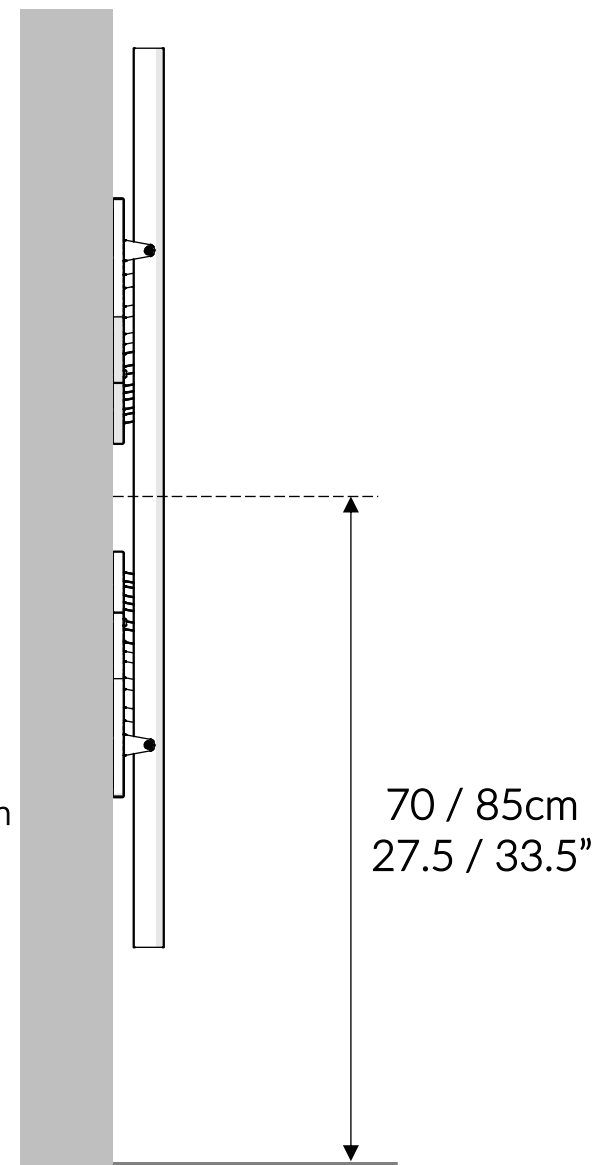

Part Reference	Description
PP-FREC-SY-PE-WA	C3-C6 Symphony Pentatonic - 16 notes (Wall Fix)

Check Risk Assessment

Confirm
height with
client

Packages

x1

x1

		L	W	H	Weight	Net
x1	904461	155cm / 61"	105cm / 41"	10cm / 4"	15kg / 33lbs	
x1	904462	105cm / 41"	105cm / 41"	10cm / 4"	15kg / 33lbs	

Tools required (not supplied)

¼" Bit Driver Ratchet

Spirit level

Tape Measure

904461

① x1

904462

Not to scale

② x1

Ⓐ x2
603150

TX25 x1
500472

③ x1
900837

Ⓑ x4
500448

④ x2
900832

Ⓐ x1
603150

③ x1
900837

Ⓑ x2
500448

④ x2
900832

1.

Wall

Example fixing

	Wood		x6
	Concrete		x6
	Brick		x6

2.

Wall