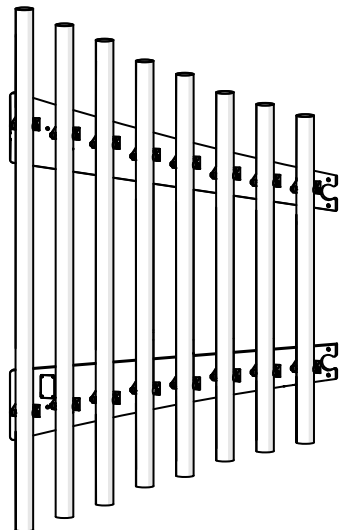

Part Reference	Description
PP-FREC-SY-PE-WA	C3-C6 Symphony Pentatonic - 16 notes (Wall Fix)

Check Risk Assessment

Confirm
height with
client

Packages

x1

x1

		L	W	H	Weight	Net
x1	904461	155cm / 61"	105cm / 41"	10cm / 4"	15kg / 33lbs	
x1	904462	105cm / 41"	105cm / 41"	10cm / 4"	15kg / 33lbs	

Tools required (not supplied)

¼" Bit Driver Ratchet

Spirit level

Tape Measure

904461

① x1

904462

Not to scale

② x1

Ⓐ x2
603150

TX25 x1
500472

③ x1
900837

Ⓑ x4
500448

④ x2
900832

Ⓐ x1
603150

③ x1
900837

Ⓑ x2
500448

④ x2
900832

1.

Wall

Example fixing

	Wood		x6
	Concrete		x6
	Brick		x6

2.

Wall