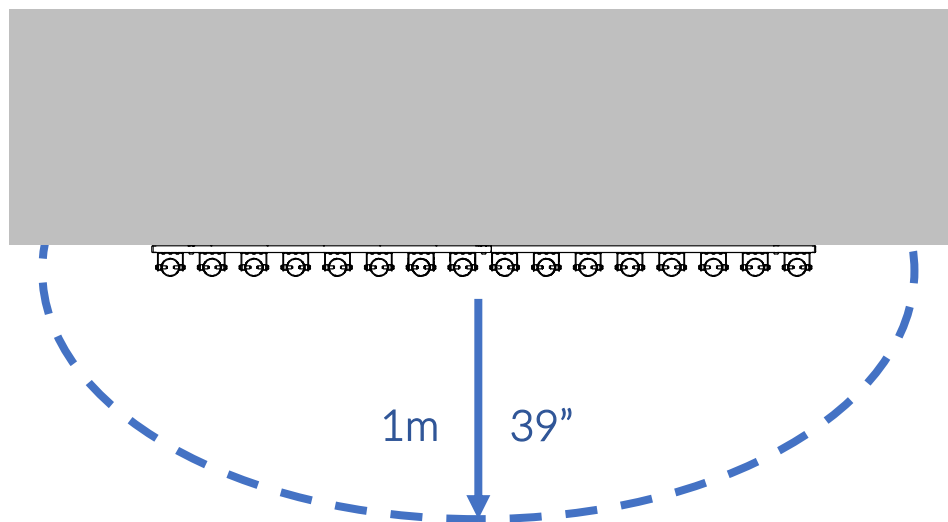

Part Reference	Description
PP-FREC-SY-PE-WA	C3-C6 Symphony Pentatonic - 16 notes (Wall Fix)

Check Risk Assessment

Confirm
height with
client

Packages

x1

x1

		L	W	H	Weight	Net
x1	904461	155cm / 61"	105cm / 41"	10cm / 4"	15kg / 33lbs	
x1	904462	105cm / 41"	105cm / 41"	10cm / 4"	15kg / 33lbs	

Tools required (not supplied)

¼" Bit Driver Ratchet

Spirit level

Tape Measure

904461

① x1

904462

Not to scale