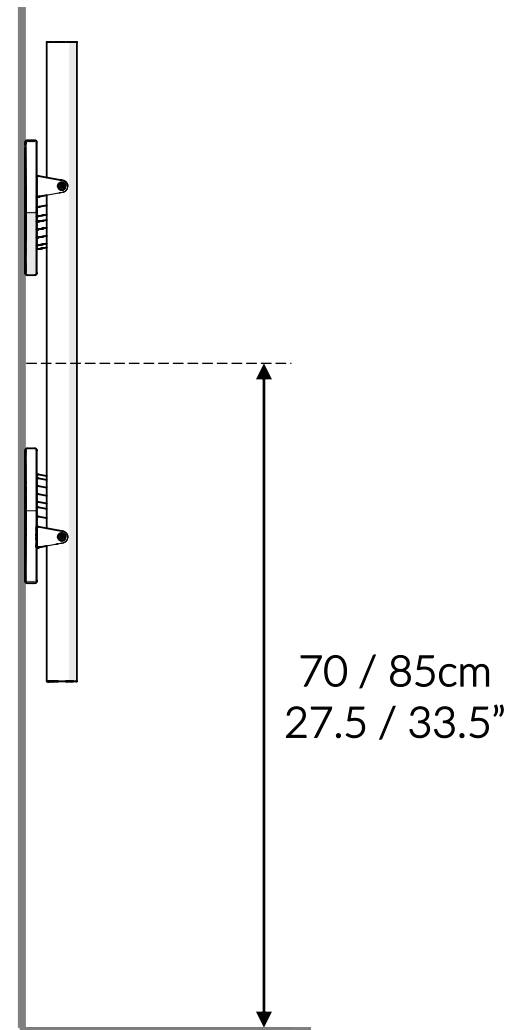

Part Reference	Description
PP-FREC-AL-DI-WA	C4-C5 Alto Diatonic - 8 notes (Wall Fix)

Check Risk Assessment

Confirm
height with
client

Packages

x1

		L	W	H	Weight	Net
x1	904460	110cm / 43.5"	95cm / 37.5"	10cm / 4"	19kg / 42lbs	

Tools required (not supplied)

¼" Bit Driver Ratchet

Spirit level

Tape Measure

904460

Not to scale

① x1

Ⓐ x4
601540

Ⓑ x4
601541

Ⓒ x2
603150

Ⓓ x4
500448

② x2
900832

TX25 x1
500472

1.

A		x4
B		x4

Wall