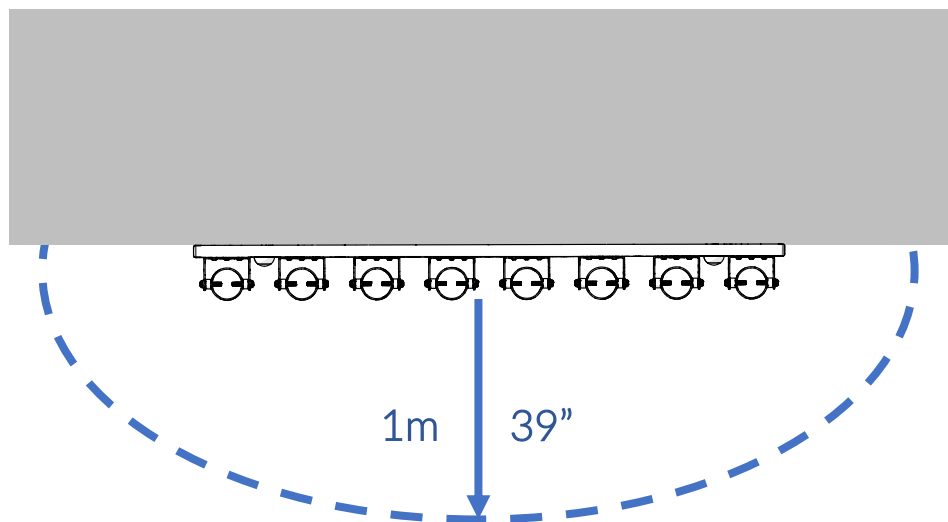

Part Reference	Description
PP-FREC-AL-DI-WA	C4-C5 Alto Diatonic - 8 notes (Wall Fix)

Check Risk Assessment

Confirm
height with
client

Packages

x1

		L	W	H	Weight	Net
x1	904460	110cm / 43.5"	95cm / 37.5"	10cm / 4"	19kg / 42lbs	

Tools required (not supplied)

¼" Bit Driver Ratchet

Spirit level

Tape Measure

904460

Not to scale

① x1

Ⓐ x4
601540

Ⓑ x4
601541

Ⓒ x2
603150

Ⓓ x4
500448

② x2
900832

TX25 x1
500472

1.

A		x4
B		x4

Wall