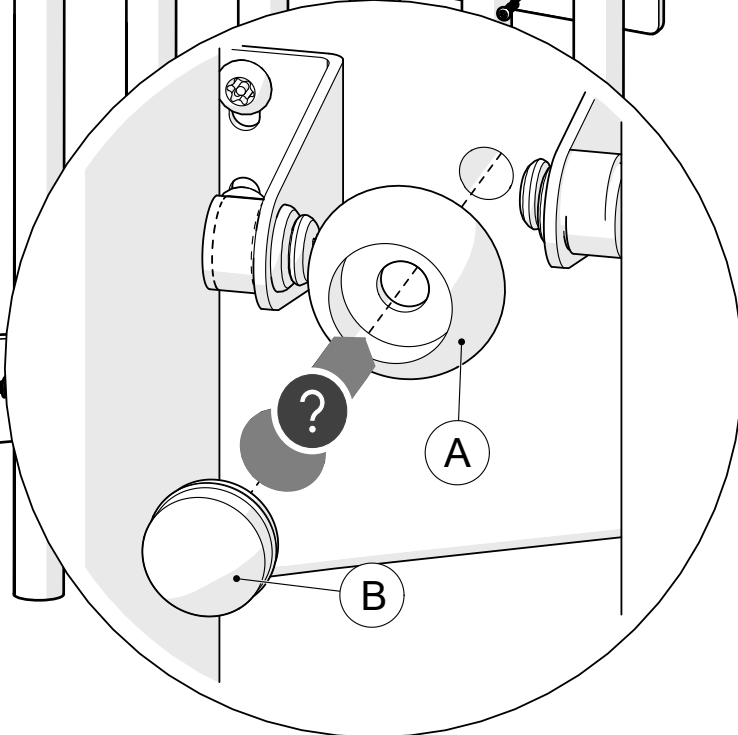

A		x4
B		x4

Wall

Example fixing

	Wood		x4
	Concrete		x4
	Brick		x4

x4