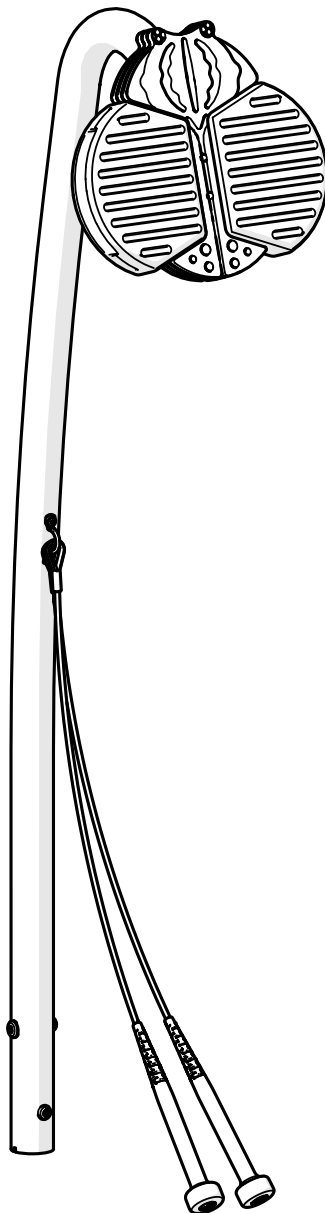

percussionplay.com

info@percussionplay.com

UK
[01730 235 180](tel:+441730235180)

USA & CAN
[+1 (866) 882 9170](tel:+18668829170)

EUR & ROW
[+44 1730 235 180](tel:+441730235180)