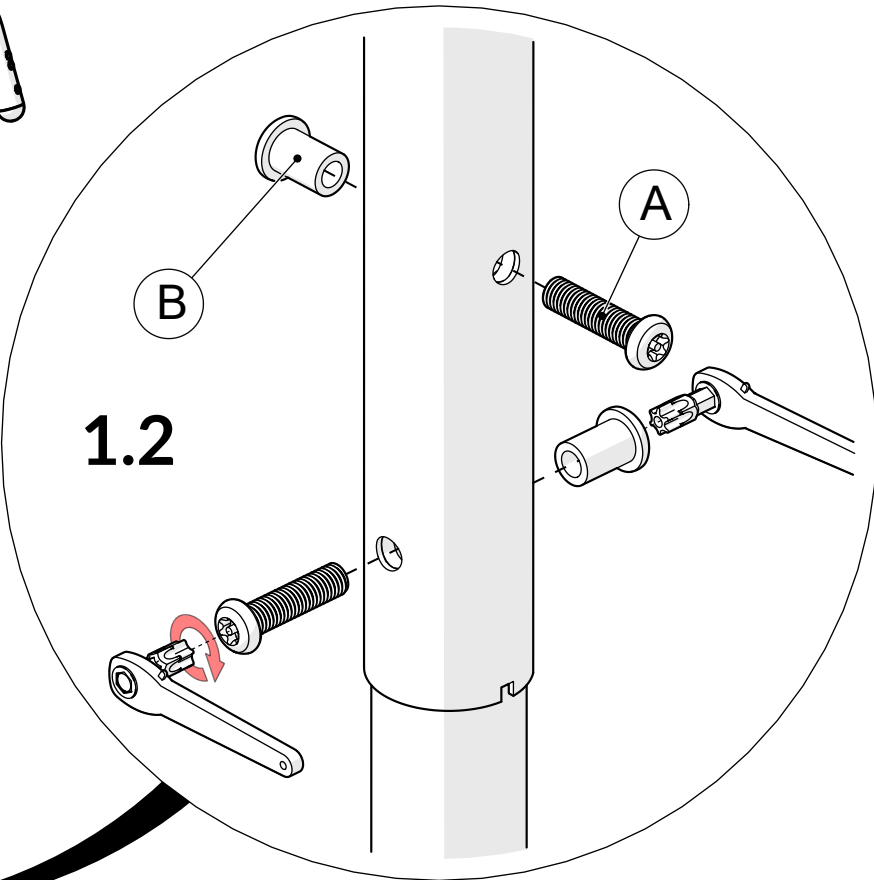

1.

1.1

A		x2
B		x2