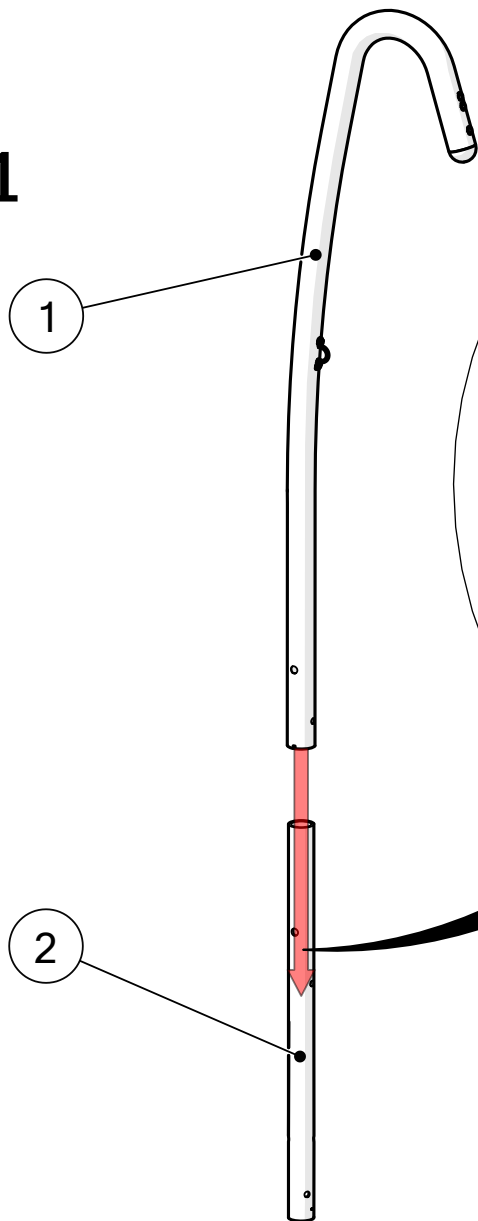

Part Reference	Description
PP-BUG-FLOW-GF	Flower Beetle (Ground Fix)

Check Risk Assessment

Packages

x1

x1

		L	W	H	Weight	Net
x1	906260	47.5cm / 19"	37.5cm / 15"	9cm / 3.5"		
x1	906270	148cm / 50"	48cm / 6"	7cm / 2"		

Tools required (not supplied)

¼" Bit Driver Ratchet

x2

¼" hex adapter

11/16" / 17mm Spanner

x2

Tape Measure

Spirit level

906270						
 <p>① x1 811538</p>	 <p>② x1 603887</p> 	<p>Ⓐ x2 501196</p> 		<p>Ⓒ x2 500627</p> 		
		<p>Ⓑ x2 500613</p> 			<p>Ⓔ x2 500746</p> 	
<p>Ⓕ x1 603150</p> 	<p>TX30 x1 500473</p> 	<p>TX40 x1 500474</p> 			<p>TX45 x2 500720</p> 	<p>Ⓓ x4 500457</p> 
<p>④ x2 906293</p> 						

906260	
<p>③ x1 810300</p> 	

1.

1.1

A		x2
B		x2

2.

2.2

C		x2
D		x4

3.