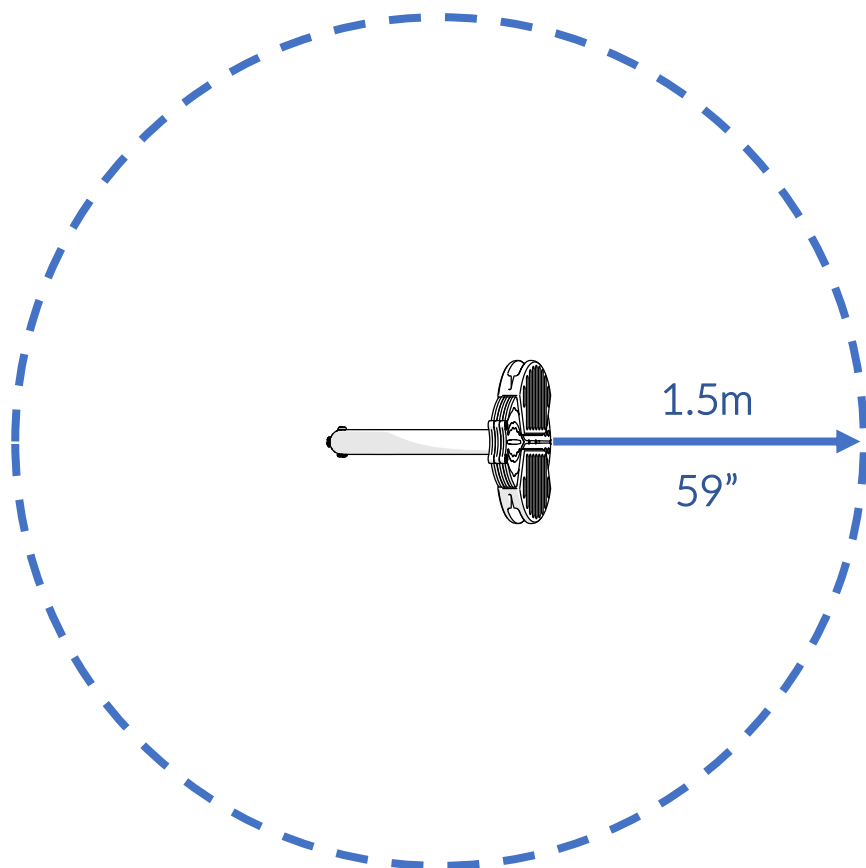

Part Reference	Description
PP-BUG-FLOW-GF	Flower Beetle (Ground Fix)

Check Risk Assessment

Packages

x1

x1

		L	W	H	Weight	Net
x1	906260	47.5cm / 19"	37.5cm / 15"	9cm / 3.5"		
x1	906270	148cm / 50"	48cm / 6"	7cm / 2"		

Tools required (not supplied)

¼" Bit Driver Ratchet

x2

¼" hex adapter

11/16" / 17mm Spanner

x2

Tape Measure

Spirit level

906270						
 <p>① x1 811538</p>	 <p>② x1 603887</p> 	<p>Ⓐ x2 501196</p> 		<p>Ⓒ x2 500627</p> 		
		<p>Ⓑ x2 500613</p> 			<p>Ⓔ x2 500746</p> 	
<p>Ⓕ x1 603150</p> 	<p>TX30 x1 500473</p> 	<p>TX40 x1 500474</p> 			<p>TX45 x2 500720</p> 	<p>Ⓓ x4 500457</p> 
<p>④ x2 906293</p> 						