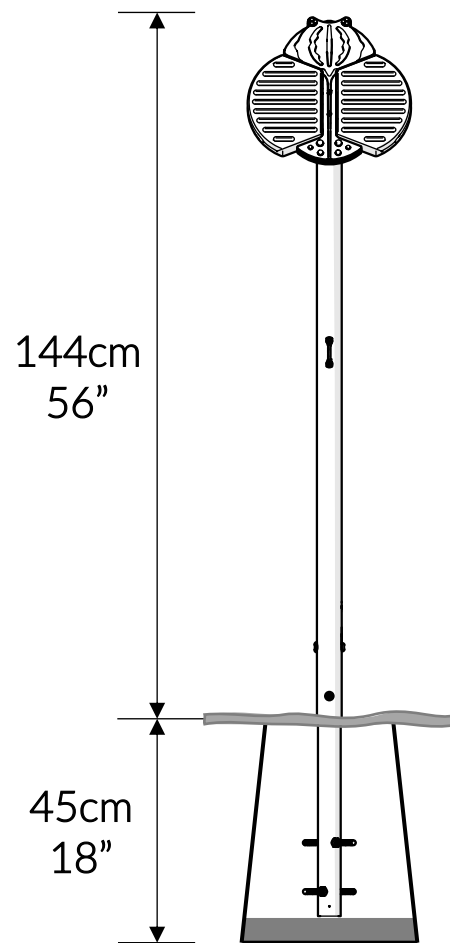

Part Reference	Description
PP-BUG-FLOW-GF	Flower Beetle (Ground Fix)

Check Risk Assessment

Packages

x1

x1

		L	W	H	Weight	Net
x1	906260	47.5cm / 19"	37.5cm / 15"	9cm / 3.5"		
x1	906270	148cm / 50"	48cm / 6"	7cm / 2"		

Tools required (not supplied)

¼" Bit Driver Ratchet

x2

¼" hex adapter

11/16" / 17mm Spanner

x2

Tape Measure

Spirit level

906270						
 <p>① x1 811538</p>	 <p>② x1 603887</p> 	<p>Ⓐ x2 501196</p> 		<p>Ⓒ x2 500627</p> 		
		<p>Ⓑ x2 500613</p> 			<p>Ⓔ x2 500746</p> 	
<p>Ⓕ x1 603150</p> 	<p>TX30 x1 500473</p> 	<p>TX40 x1 500474</p> 			<p>TX45 x2 500720</p> 	<p>Ⓓ x4 500457</p> 
<p>④ x2 906293</p> 						

906260	
<p>③ x1 810300</p> 	

1.

1.1

A		x2
B		x2

2.

2.2

C		x2
D		x4

3.