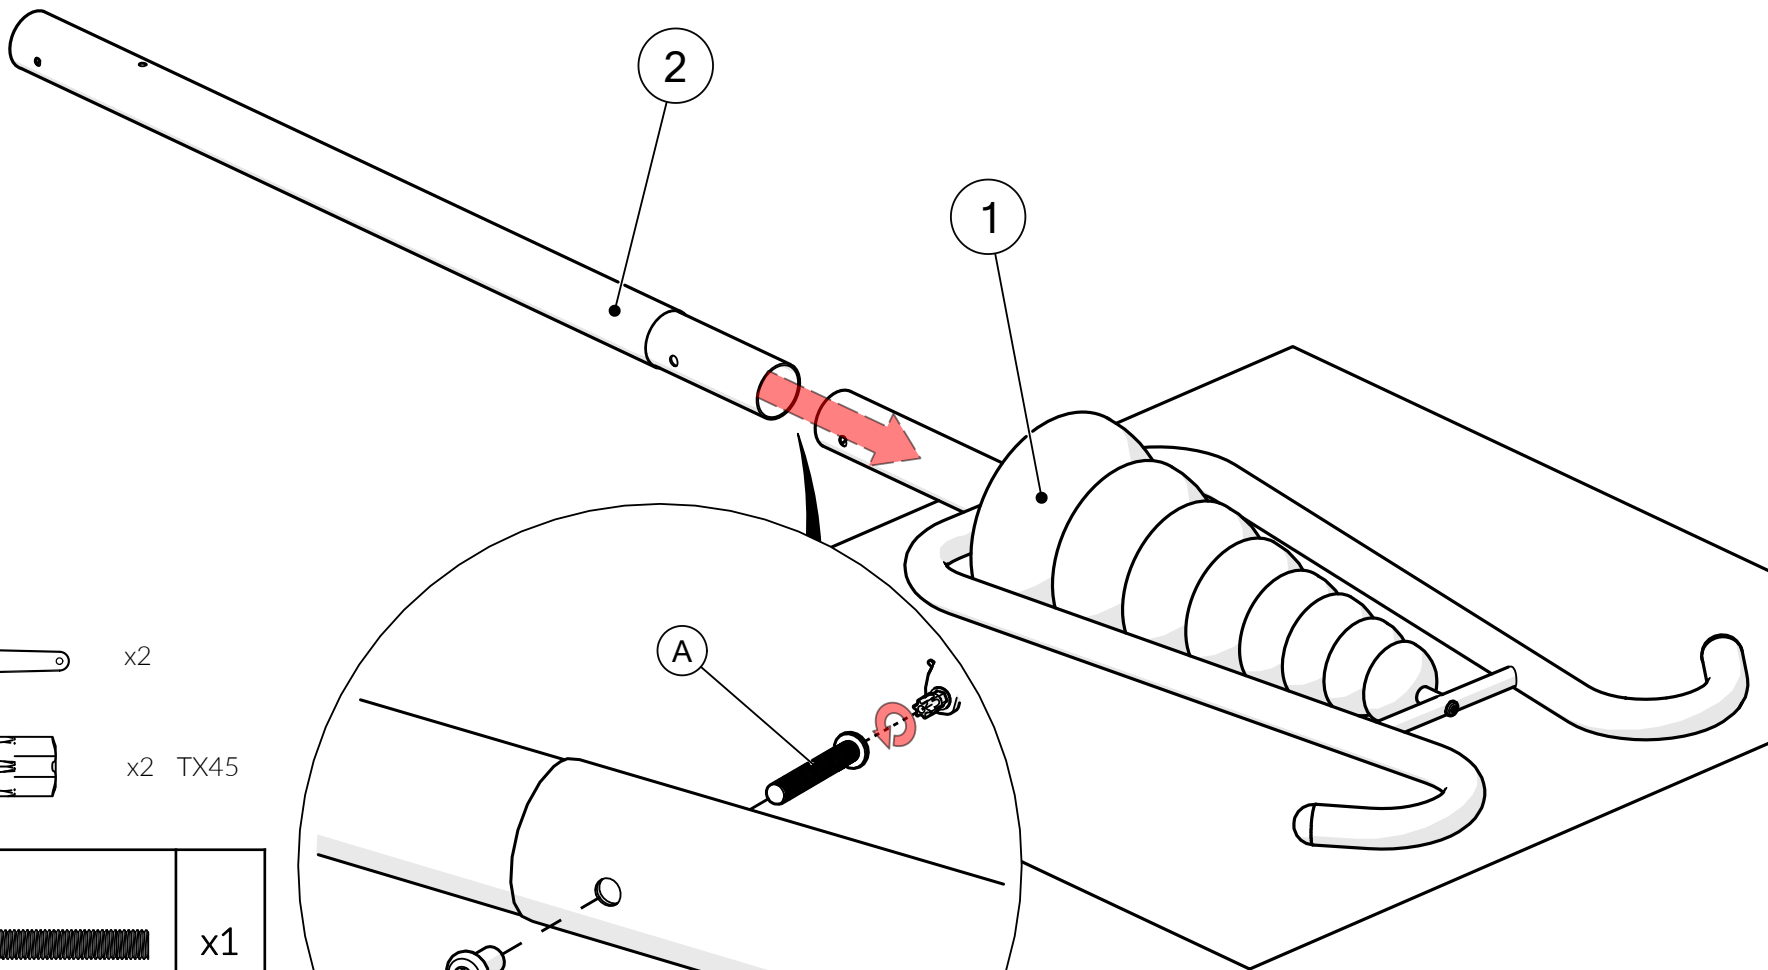

Part Reference	Description
PP-BLYR-GR	Bell Lyre - Mirror Polished (Ground Fix)

Check Risk Assessment

Packages

x1

		L	W	H	Weight	Net
x1	900284	130cm / 51"	70cm / 27.5"	30cm / 12"	25kg / 55lbs	

Tools required (not supplied)

¼" Bit Driver Ratchet

x2

11/16" / 17mm Spanner

x2

Spirit level

Tape Measure

900284				
<p>① x1</p> 	<p>③ x2 900837</p> 	<p>Ⓐ x1 500667</p> 		
	<p>Ⓑ x1 500613</p> 	<p>Ⓒ x4 500457</p> 		
	<p>Ⓔ x4 500746</p> 	<p>Ⓕ x2 603150</p> 		
<p>② x1 802513</p> 	<p>TX30 x1 500473</p> 	<p>TX45 x2 500720</p> 		<p>Ⓓ x2 500627</p>

Not to scale

1.

x2

x2 TX45

A		x1
B		x1

2.

2.1

2.2