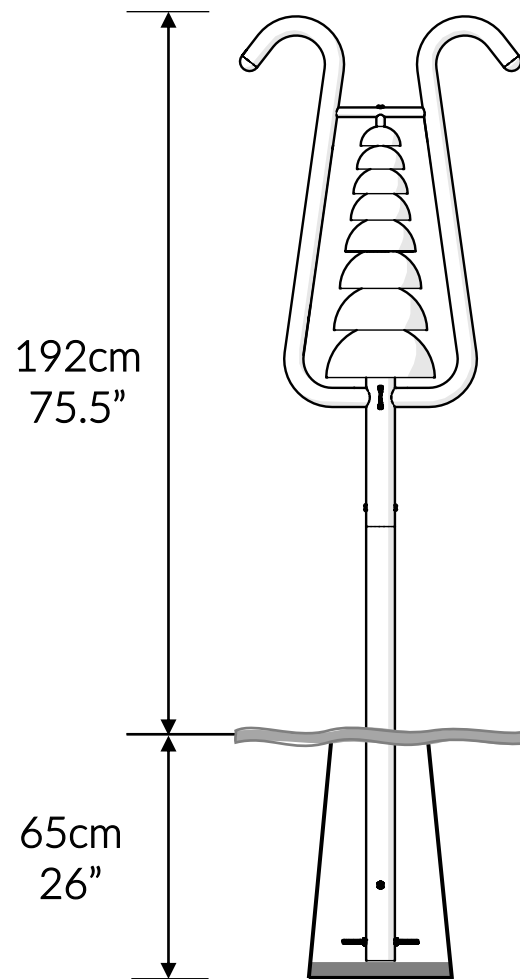

Part Reference	Description
PP-BLYR-GR	Bell Lyre - Mirror Polished (Ground Fix)

Check Risk Assessment

Packages

x1

		L	W	H	Weight	Net
x1	900284	130cm / 51"	70cm / 27.5"	30cm / 12"	25kg / 55lbs	

Tools required (not supplied)

¼" Bit Driver Ratchet

x2

11/16" / 17mm Spanner

x2

Spirit level

Tape Measure

900284				
<p>① x1</p> 	<p>③ x2 900837</p> 	<p>Ⓐ x1 500667</p> 		
	<p>Ⓑ x1 500613</p> 	<p>Ⓒ x4 500457</p> 		
	<p>Ⓔ x4 500746</p> 	<p>Ⓕ x2 603150</p> 		
<p>② x1 802513</p> 	<p>TX30 x1 500473</p> 	<p>TX45 x2 500720</p> 		<p>Ⓓ x2 500627</p>

Not to scale

1.

x2

x2 TX45

A		x1
B		x1

2.

2.1

2.2