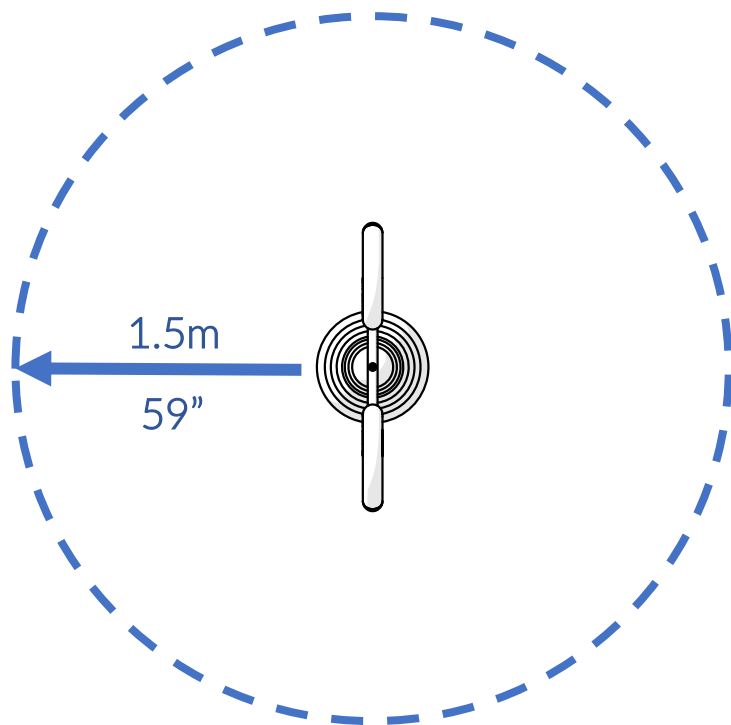

Part Reference	Description
PP-BLYR-GR	Bell Lyre - Mirror Polished (Ground Fix)

Check Risk Assessment

Packages

x1

		L	W	H	Weight	Net
x1	900284	130cm / 51"	70cm / 27.5"	30cm / 12"	25kg / 55lbs	

Tools required (not supplied)

¼" Bit Driver Ratchet

x2

11/16" / 17mm Spanner

x2

Spirit level

Tape Measure

900284				
<p>① x1</p> 	<p>③ x2 900837</p> 	<p>Ⓐ x1 500667</p> 		
	<p>Ⓑ x1 500613</p> 	<p>Ⓒ x4 500457</p> 		
	<p>Ⓔ x4 500746</p> 	<p>Ⓕ x2 603150</p> 		
<p>② x1 802513</p> 	<p>TX30 x1 500473</p> 	<p>TX45 x2 500720</p> 		<p>Ⓓ x2 500627</p>

Not to scale

1.

x2

x2 TX45

A		x1
B		x1

2.

2.1

2.2