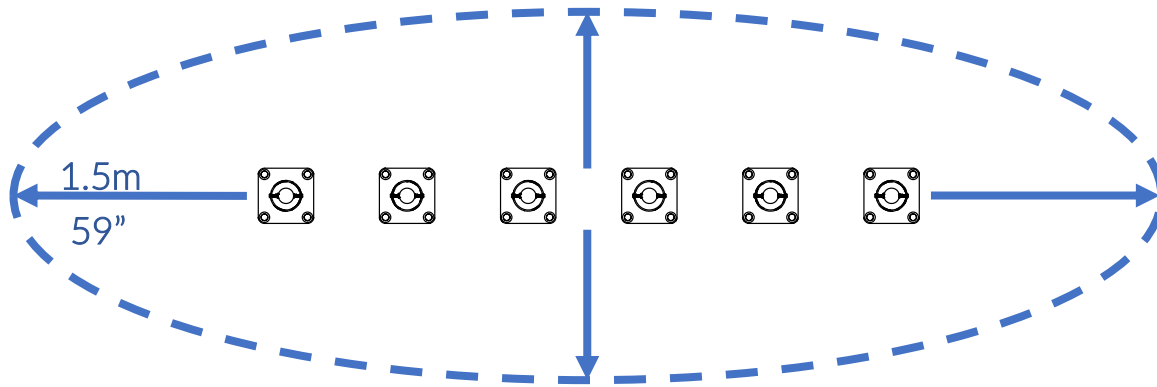

Part Reference	Description
PP-EMPE-ST-06-SU	Emperor Chimes (Set of 6) - Silver (Surface Fix)

Check Risk Assessment

179cm
70.5"

251cm
99"

Packages

		L	W	H	Weight	Net
x1	904422	250cm / 98.5"	13cm / 5"	13cm / 5"	18kg / 40lbs	
x1	904423	235cm / 92.5"	13cm / 5"	13cm / 5"	17kg / 37.5lbs	
x1	904424	225cm / 88.5"	13cm / 5"	13cm / 5"	16kg / 35lbs	
x1	904425	205cm / 81"	13cm / 5"	13cm / 5"	15kg / 33lbs	
x1	904426	195cm / 77"	13cm / 5"	13cm / 5"	14kg / 31lbs	
x1	904427	180cm / 71"	13cm / 5"	13cm / 5"	13kg / 29lbs	
x6	902168	32cm / 12.5"	23cm / 9"	23cm / 9"	6kg / 13lbs	

Not to scale

1. x6

1.1

A		x6
B		x6

2. x6

Surface fixing should not present a hazard

Refer to your local Health & Safety standards

C		x24
D		x24