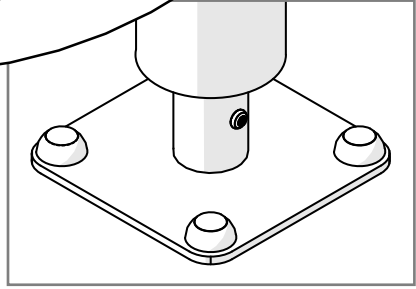

Part Reference	Description
PP-EMPE-ST-06-SU	Emperor Chimes (Set of 6) - Silver (Surface Fix)

Check Risk Assessment

179cm
70.5"

251cm
99"

Packages

		L	W	H	Weight	Net
x1	904422	250cm / 98.5"	13cm / 5"	13cm / 5"	18kg / 40lbs	
x1	904423	235cm / 92.5"	13cm / 5"	13cm / 5"	17kg / 37.5lbs	
x1	904424	225cm / 88.5"	13cm / 5"	13cm / 5"	16kg / 35lbs	
x1	904425	205cm / 81"	13cm / 5"	13cm / 5"	15kg / 33lbs	
x1	904426	195cm / 77"	13cm / 5"	13cm / 5"	14kg / 31lbs	
x1	904427	180cm / 71"	13cm / 5"	13cm / 5"	13kg / 29lbs	
x6	902168	32cm / 12.5"	23cm / 9"	23cm / 9"	6kg / 13lbs	

Not to scale

1. x6

1.1

A		x6
B		x6

2. x6

Surface fixing should not present a hazard

Refer to your local Health & Safety standards

C		x24
D		x24

Surface

Example fixing

	Wood		x24
	Concrete		x24
	Brick		x24

x4

Layout for illustration purposes only

percussionplay.com

info@percussionplay.com

UK
[01730 235 180](tel:01730235180)