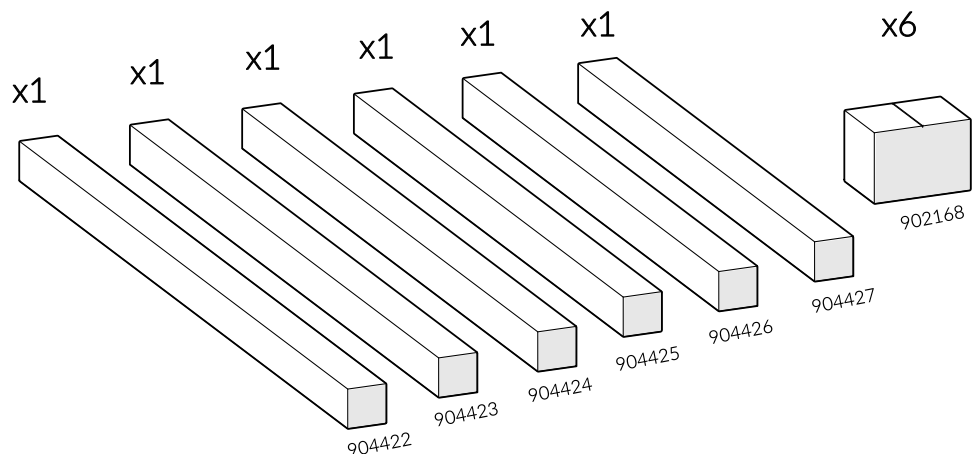

Part Reference	Description
PP-EMPE-ST-06-SU	Emperor Chimes (Set of 6) - Silver (Surface Fix)

Check Risk Assessment

179cm
70.5"

251cm
99"

Packages

		L	W	H	Weight	Net
x1	904422	250cm / 98.5"	13cm / 5"	13cm / 5"	18kg / 40lbs	
x1	904423	235cm / 92.5"	13cm / 5"	13cm / 5"	17kg / 37.5lbs	
x1	904424	225cm / 88.5"	13cm / 5"	13cm / 5"	16kg / 35lbs	
x1	904425	205cm / 81"	13cm / 5"	13cm / 5"	15kg / 33lbs	
x1	904426	195cm / 77"	13cm / 5"	13cm / 5"	14kg / 31lbs	
x1	904427	180cm / 71"	13cm / 5"	13cm / 5"	13kg / 29lbs	
x6	902168	32cm / 12.5"	23cm / 9"	23cm / 9"	6kg / 13lbs	

Tools required (not supplied)

¼" Bit Driver Ratchet

Tape Measure

904422	904423	904424	904425	904426	904427	902168	x6
							
① x1	② x1	③ x1	④ x1	⑤ x1	⑥ x1	⑦ x1 801896	
						Ⓐ x1 500572	
						Ⓑ x1 500613	
						Ⓒ x4 601543	
						Ⓓ x4 601542	
						TX45 x2 500720	

Not to scale

1. x6

1.1

A		x6
B		x6

2. x6

Surface fixing should not present a hazard

Refer to your local Health & Safety standards

C		x24
D		x24