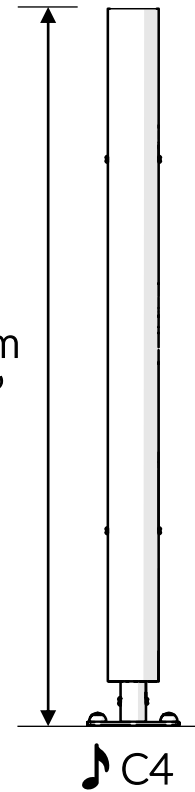

Part Reference	Description
PP-EMPE-ST-06-SU	Emperor Chimes (Set of 6) - Silver (Surface Fix)

Check Risk Assessment

179cm
70.5"

251cm
99"

Packages

		L	W	H	Weight	Net
x1	904422	250cm / 98.5"	13cm / 5"	13cm / 5"	18kg / 40lbs	
x1	904423	235cm / 92.5"	13cm / 5"	13cm / 5"	17kg / 37.5lbs	
x1	904424	225cm / 88.5"	13cm / 5"	13cm / 5"	16kg / 35lbs	
x1	904425	205cm / 81"	13cm / 5"	13cm / 5"	15kg / 33lbs	
x1	904426	195cm / 77"	13cm / 5"	13cm / 5"	14kg / 31lbs	
x1	904427	180cm / 71"	13cm / 5"	13cm / 5"	13kg / 29lbs	
x6	902168	32cm / 12.5"	23cm / 9"	23cm / 9"	6kg / 13lbs	

Tools required (not supplied)

¼" Bit Driver Ratchet

Tape Measure

904422	904423	904424	904425	904426	904427	902168	x6
							
① x1	② x1	③ x1	④ x1	⑤ x1	⑥ x1	⑦ x1 801896	
						Ⓐ x1 500572	
						Ⓑ x1 500613	
						Ⓒ x4 601543	
						Ⓓ x4 601542	
						TX45 x2 500720	

Not to scale

1. x6

1.1

A		x6
B		x6

2. x6

Surface fixing should not present a hazard

Refer to your local Health & Safety standards

C		x24
D		x24

Surface

Example fixing

	Wood		x24
	Concrete		x24
	Brick		x24

x4

Layout for illustration purposes only

percussionplay.com

info@percussionplay.com

UK
[01730 235 180](tel:01730235180)