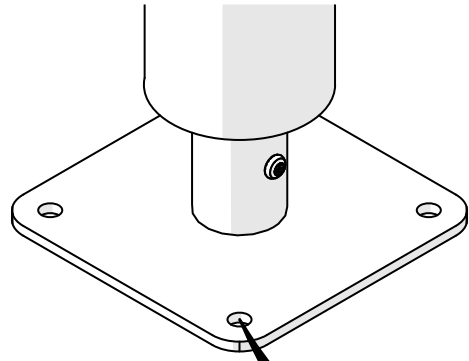

Part Reference	Description
PP-EMPE-ST-06-SU	Emperor Chimes (Set of 6) - Silver (Surface Fix)

Check Risk Assessment

179cm
70.5"

251cm
99"

Packages

		L	W	H	Weight	Net
x1	904422	250cm / 98.5"	13cm / 5"	13cm / 5"	18kg / 40lbs	
x1	904423	235cm / 92.5"	13cm / 5"	13cm / 5"	17kg / 37.5lbs	
x1	904424	225cm / 88.5"	13cm / 5"	13cm / 5"	16kg / 35lbs	
x1	904425	205cm / 81"	13cm / 5"	13cm / 5"	15kg / 33lbs	
x1	904426	195cm / 77"	13cm / 5"	13cm / 5"	14kg / 31lbs	
x1	904427	180cm / 71"	13cm / 5"	13cm / 5"	13kg / 29lbs	
x6	902168	32cm / 12.5"	23cm / 9"	23cm / 9"	6kg / 13lbs	

Not to scale

1. x6

1.1

A		x6
B		x6

2. x6

Surface fixing should not present a hazard

Refer to your local Health & Safety standards

C		x24
D		x24

Surface

Example fixing

	Wood		x24
	Concrete		x24
	Brick		x24

x4

Layout for illustration purposes only

percussionplay.com

info@percussionplay.com

UK
[01730 235 180](tel:01730235180)