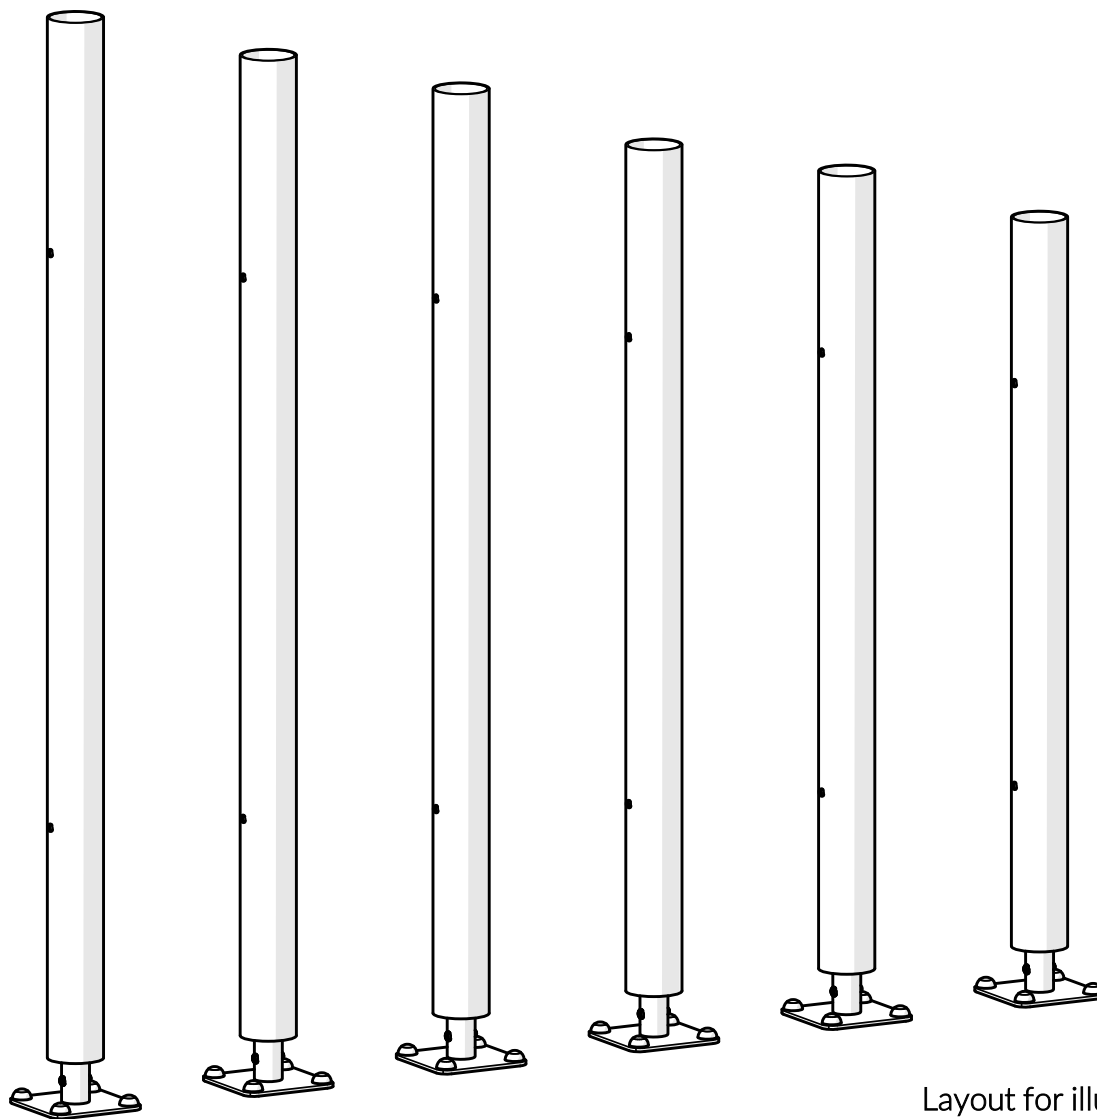

Part Reference	Description
PP-EMPE-ST-06-SU	Emperor Chimes (Set of 6) - Silver (Surface Fix)

Check Risk Assessment

179cm
70.5"

251cm
99"

Packages

		L	W	H	Weight	Net
x1	904422	250cm / 98.5"	13cm / 5"	13cm / 5"	18kg / 40lbs	
x1	904423	235cm / 92.5"	13cm / 5"	13cm / 5"	17kg / 37.5lbs	
x1	904424	225cm / 88.5"	13cm / 5"	13cm / 5"	16kg / 35lbs	
x1	904425	205cm / 81"	13cm / 5"	13cm / 5"	15kg / 33lbs	
x1	904426	195cm / 77"	13cm / 5"	13cm / 5"	14kg / 31lbs	
x1	904427	180cm / 71"	13cm / 5"	13cm / 5"	13kg / 29lbs	
x6	902168	32cm / 12.5"	23cm / 9"	23cm / 9"	6kg / 13lbs	

Not to scale

1. x6

1.1

A		x6
B		x6

2. x6

Surface fixing should not present a hazard

Refer to your local Health & Safety standards

C		x24
D		x24

Surface

Example fixing

	Wood		x24
	Concrete		x24
	Brick		x24

x4

Layout for illustration purposes only

percussionplay.com

info@percussionplay.com

UK
[01730 235 180](tel:01730235180)