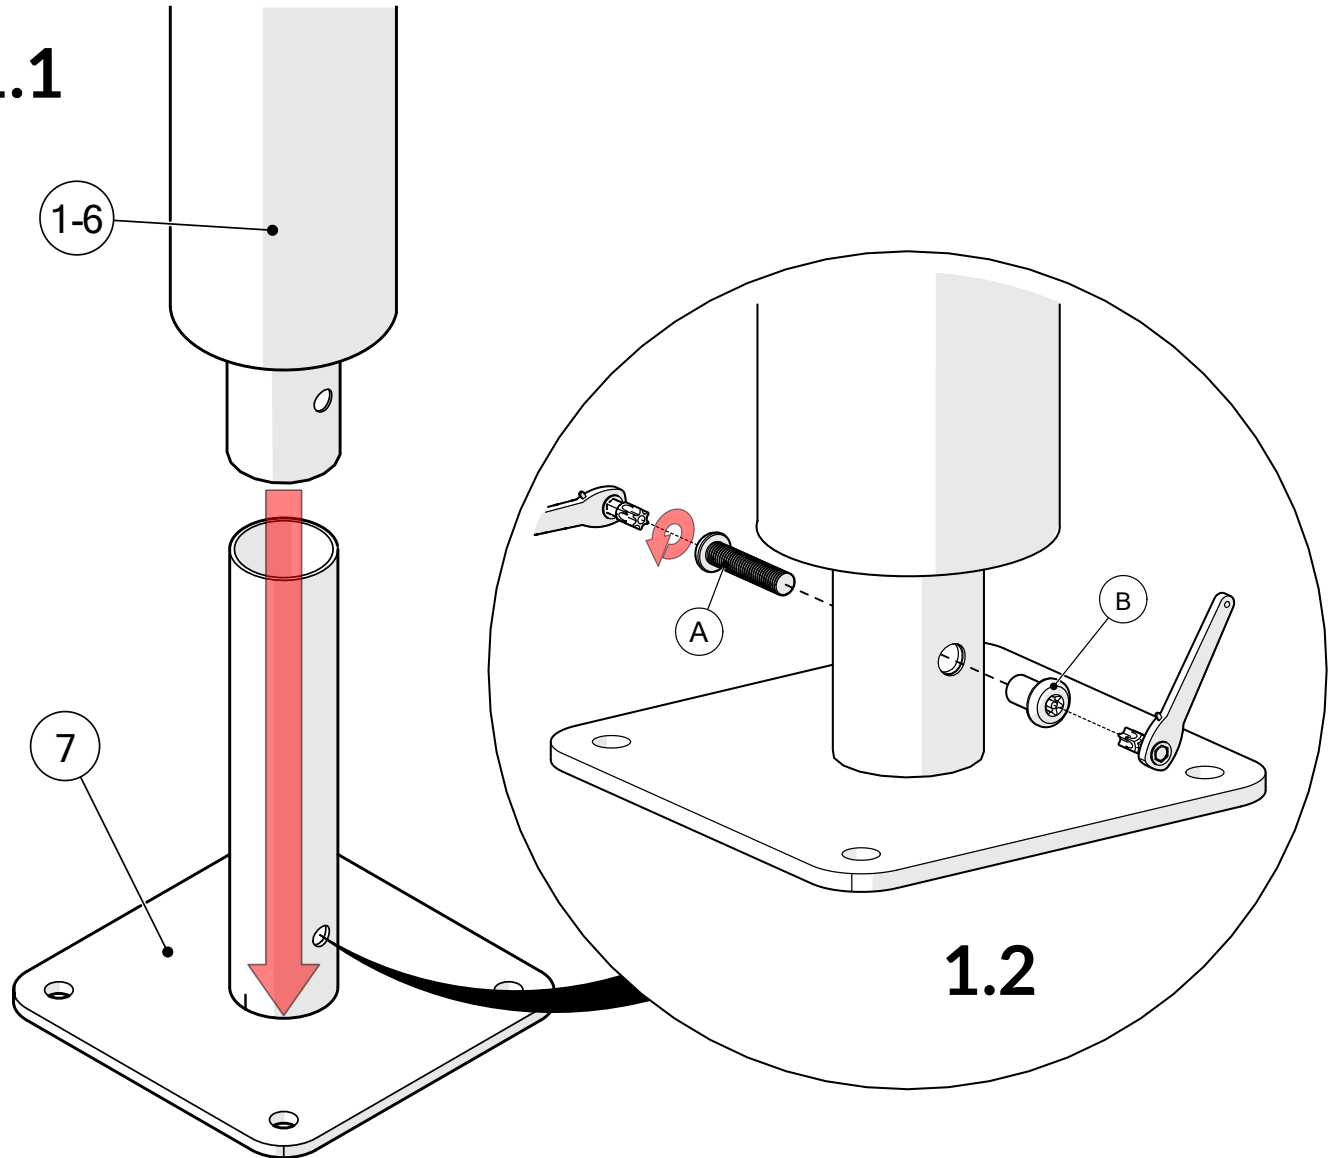

Part Reference	Description
PP-EMPE-ST-06-SU	Emperor Chimes (Set of 6) - Silver (Surface Fix)

Check Risk Assessment

179cm
70.5"

251cm
99"

Packages

		L	W	H	Weight	Net
x1	904422	250cm / 98.5"	13cm / 5"	13cm / 5"	18kg / 40lbs	
x1	904423	235cm / 92.5"	13cm / 5"	13cm / 5"	17kg / 37.5lbs	
x1	904424	225cm / 88.5"	13cm / 5"	13cm / 5"	16kg / 35lbs	
x1	904425	205cm / 81"	13cm / 5"	13cm / 5"	15kg / 33lbs	
x1	904426	195cm / 77"	13cm / 5"	13cm / 5"	14kg / 31lbs	
x1	904427	180cm / 71"	13cm / 5"	13cm / 5"	13kg / 29lbs	
x6	902168	32cm / 12.5"	23cm / 9"	23cm / 9"	6kg / 13lbs	

Tools required (not supplied)

¼" Bit Driver Ratchet

Tape Measure

904422	904423	904424	904425	904426	904427	902168	x6
							
① x1	② x1	③ x1	④ x1	⑤ x1	⑥ x1	⑦ x1 801896	
						Ⓐ x1 500572	
						Ⓑ x1 500613	
						Ⓒ x4 601543	
						Ⓓ x4 601542	
						TX45 x2 500720	

Not to scale

1. x6

1.1

A		x6
B		x6

2. x6

Surface fixing should not present a hazard

Refer to your local Health & Safety standards

C		x24
D		x24