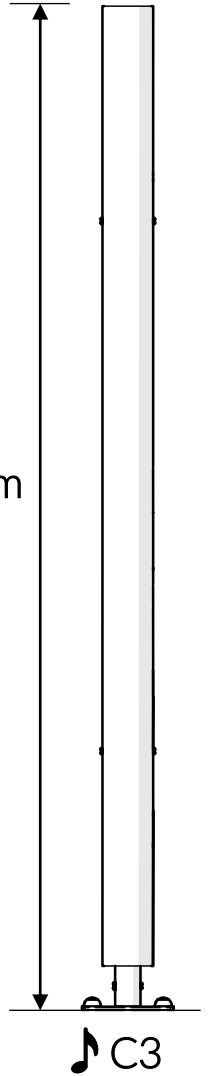

Part Reference	Description
PP-EMPE-ST-06-SU	Emperor Chimes (Set of 6) - Silver (Surface Fix)

Check Risk Assessment

179cm
70.5"

251cm
99"

Packages

		L	W	H	Weight	Net
x1	904422	250cm / 98.5"	13cm / 5"	13cm / 5"	18kg / 40lbs	
x1	904423	235cm / 92.5"	13cm / 5"	13cm / 5"	17kg / 37.5lbs	
x1	904424	225cm / 88.5"	13cm / 5"	13cm / 5"	16kg / 35lbs	
x1	904425	205cm / 81"	13cm / 5"	13cm / 5"	15kg / 33lbs	
x1	904426	195cm / 77"	13cm / 5"	13cm / 5"	14kg / 31lbs	
x1	904427	180cm / 71"	13cm / 5"	13cm / 5"	13kg / 29lbs	
x6	902168	32cm / 12.5"	23cm / 9"	23cm / 9"	6kg / 13lbs	

Tools required (not supplied)

¼" Bit Driver Ratchet

Tape Measure

904422	904423	904424	904425	904426	904427	902168	x6
							
① x1	② x1	③ x1	④ x1	⑤ x1	⑥ x1	⑦ x1 801896	
						Ⓐ x1 500572	
						Ⓑ x1 500613	
						Ⓒ x4 601543	
						Ⓓ x4 601542	
						TX45 x2 500720	

Not to scale

1. x6

1.1

A		x6
B		x6

2. x6

Surface fixing should not present a hazard

Refer to your local Health & Safety standards

C		x24
D		x24

Surface

Example fixing

	Wood		x24
	Concrete		x24
	Brick		x24

x4

Layout for illustration purposes only

percussionplay.com

info@percussionplay.com

UK
[01730 235 180](tel:01730235180)