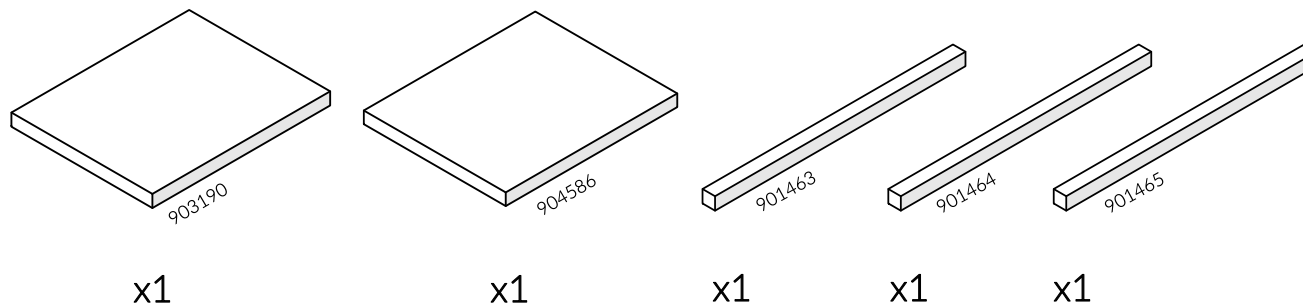

Part Reference	Description
PP-FREC-SY-DI-GR	C3-C6 Symphony Diatonic - 22 notes (Ground Fix)

Check Risk Assessment

Packages

		L	W	H	Weight	Net
x1	903190	155cm / 61"	137cm / 54"	15cm / 6"	21kg / 46lbs	
x1	904586	120cm / 47"	137cm / 54"	15cm / 6"	21kg / 46lbs	
x1	901463	200cm / 79"	10cm / 4"	10cm / 4"	8kg / 17.5lbs	
x1	901464	200cm / 79"	10cm / 4"	10cm / 4"	8kg / 17.5lbs	
x1	901465	200cm / 79"	10cm / 4"	10cm / 4"	8kg / 17.5lbs	