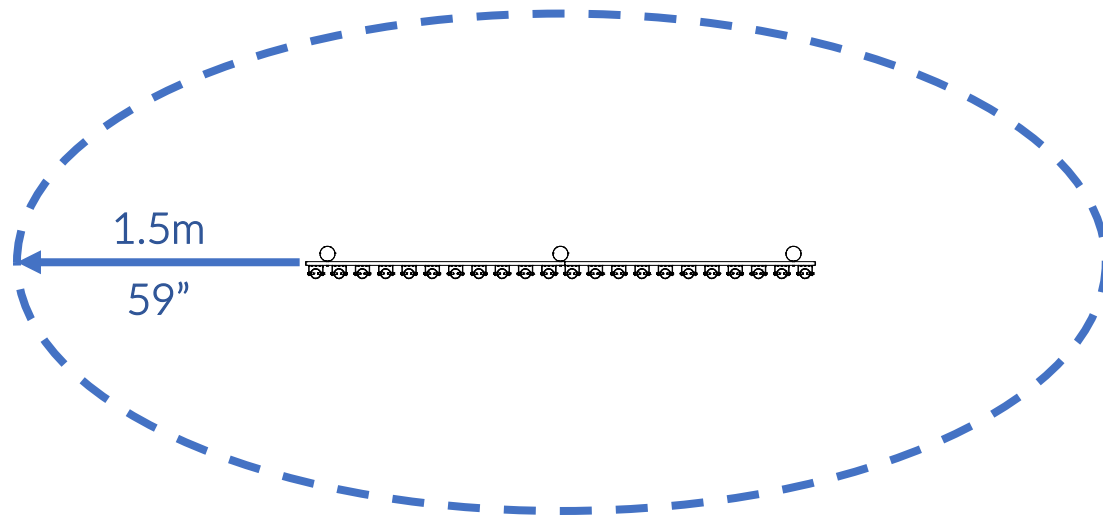

Part Reference	Description
PP-FREC-SY-DI-GR	C3-C6 Symphony Diatonic - 22 notes (Ground Fix)

Check Risk Assessment

Packages

		L	W	H	Weight	Net
x1	903190	155cm / 61"	137cm / 54"	15cm / 6"	21kg / 46lbs	
x1	904586	120cm / 47"	137cm / 54"	15cm / 6"	21kg / 46lbs	
x1	901463	200cm / 79"	10cm / 4"	10cm / 4"	8kg / 17.5lbs	
x1	901464	200cm / 79"	10cm / 4"	10cm / 4"	8kg / 17.5lbs	
x1	901465	200cm / 79"	10cm / 4"	10cm / 4"	8kg / 17.5lbs	