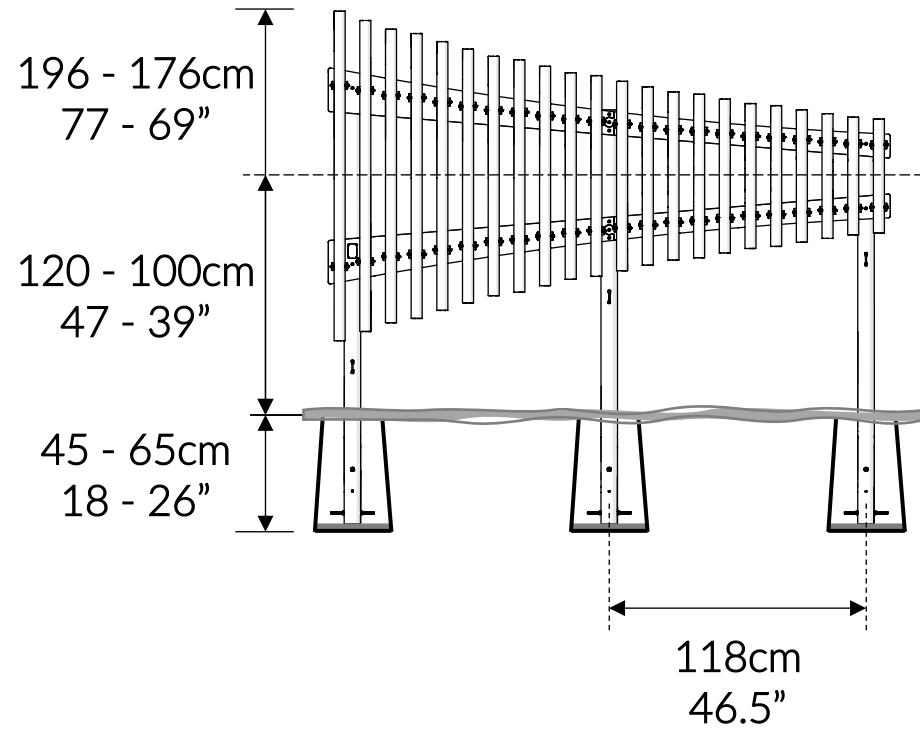

Part Reference	Description
PP-FREC-SY-DI-GR	C3-C6 Symphony Diatonic - 22 notes (Ground Fix)

Check Risk Assessment

Packages

		L	W	H	Weight	Net
x1	903190	155cm / 61"	137cm / 54"	15cm / 6"	21kg / 46lbs	
x1	904586	120cm / 47"	137cm / 54"	15cm / 6"	21kg / 46lbs	
x1	901463	200cm / 79"	10cm / 4"	10cm / 4"	8kg / 17.5lbs	
x1	901464	200cm / 79"	10cm / 4"	10cm / 4"	8kg / 17.5lbs	
x1	901465	200cm / 79"	10cm / 4"	10cm / 4"	8kg / 17.5lbs	

Tools required (not supplied)

¼" Bit Driver Ratchet

11/16" / 17mm Spanner

¼" hex adapter

Spirit level

Tape Measure

903190

① x1