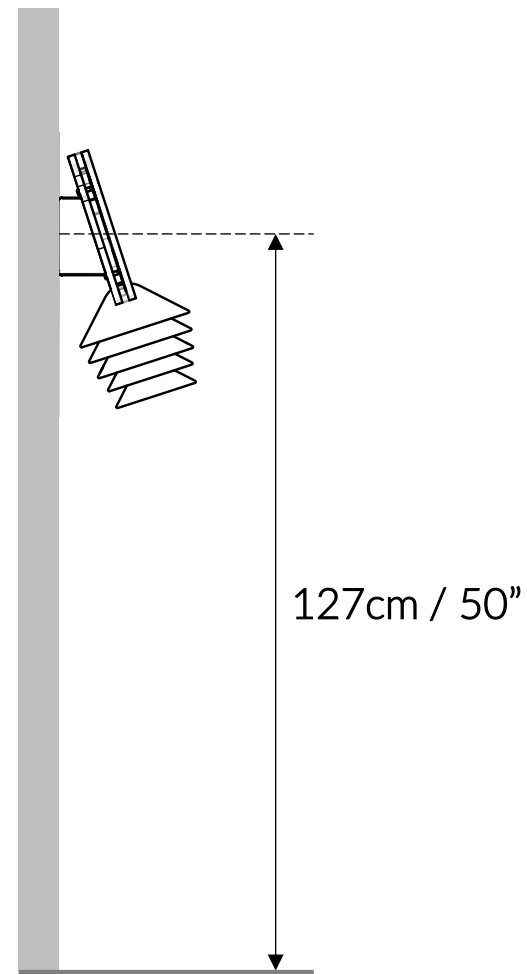

Part Reference	Description
PP-INS-BUMB-WF	Bumblebee (Wall Fix)

Check Risk Assessment

Confirm  
height with  
client

## Packages

x1

x1

		L	W	H	Weight	Net
x1	912639	79cm / 31"	37.5cm / 15"	9cm / 3.5"		
x1	906267	25cm / 10"	22cm / 9"	22cm / 9"		

## Tools required (not supplied)

¼" Bit Driver Ratchet

¼" hex adapter

Spirit level

Tape Measure

912639

① x1  
612538

③ x1  
812268