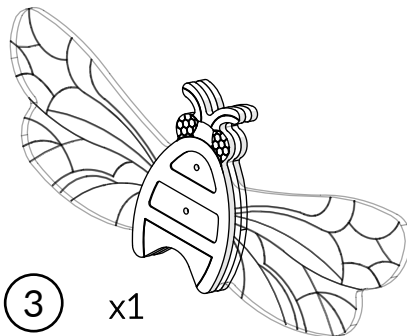

## Packages

x1

x1

		L	W	H	Weight	Net
x1	912639	79cm / 31"	37.5cm / 15"	9cm / 3.5"		
x1	906267	25cm / 10"	22cm / 9"	22cm / 9"		

## Tools required (not supplied)

¼" Bit Driver Ratchet

¼" hex adapter

Spirit level

Tape Measure

912639

① x1  
612538

③ x1  
812268

Ⓐ x1  
603150

Ⓑ x2  
500448

TX30 x1  
500473

TX25 x1  
500472

TX40 x1  
500474

② x2  
906293

906267

④ x1  
811659