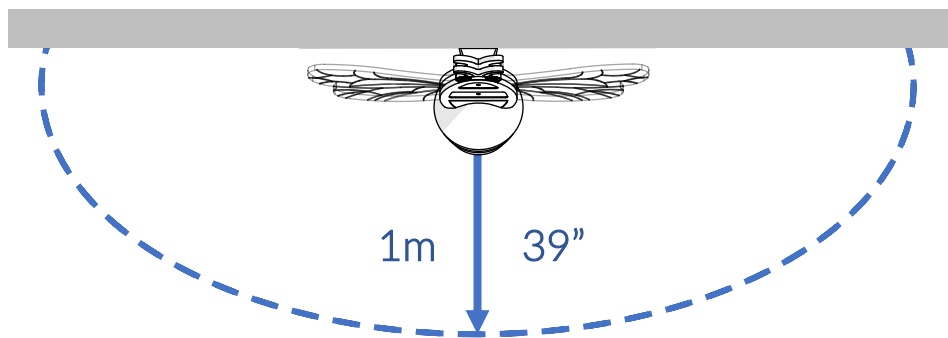

Part Reference	Description
PP-INS-BUMB-WF	Bumblebee (Wall Fix)

Check Risk Assessment

Confirm  
height with  
client

## Packages

x1

x1

		L	W	H	Weight	Net
x1	912639	79cm / 31"	37.5cm / 15"	9cm / 3.5"		
x1	906267	25cm / 10"	22cm / 9"	22cm / 9"		