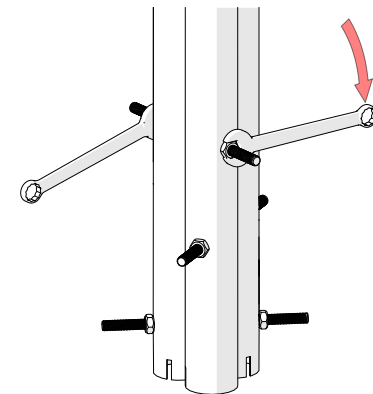

Part Reference	Description
PP-BABL-C-MA-GR	Babel Drum (Small) - C-Major (Ground Fix)

Check Risk Assessment

Packages

x1

x1

		L	W	H	Weight	Net
x1	900930	34cm / 13"	34cm / 13"	21cm / 8"	7kg / 15lbs	
x1	900535	140cm / 55"	40cm / 16"	5cm / 2"	10kg / 22lbs	

Tools required (not supplied)

¼" Bit Driver Ratchet

11/16" / 17mm Spanner

Spirit level

Tape Measure

1.3

A		x3
B		x6

2.