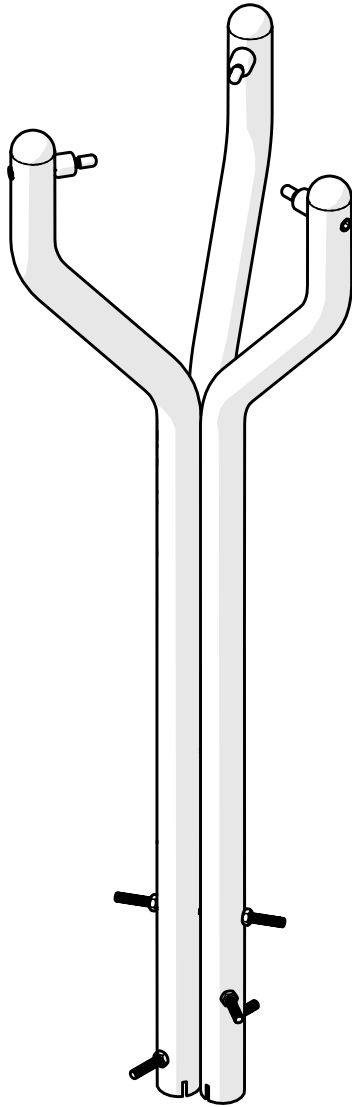

Part Reference	Description
PP-BABL-C-MA-GR	Babel Drum (Small) - C-Major (Ground Fix)

Check Risk Assessment

Packages

x1

x1

		L	W	H	Weight	Net
x1	900930	34cm / 13"	34cm / 13"	21cm / 8"	7kg / 15lbs	
x1	900535	140cm / 55"	40cm / 16"	5cm / 2"	10kg / 22lbs	

Tools required (not supplied)

¼" Bit Driver Ratchet

11/16" / 17mm Spanner

Spirit level

Tape Measure

1.3

A		x3
B		x6

2.