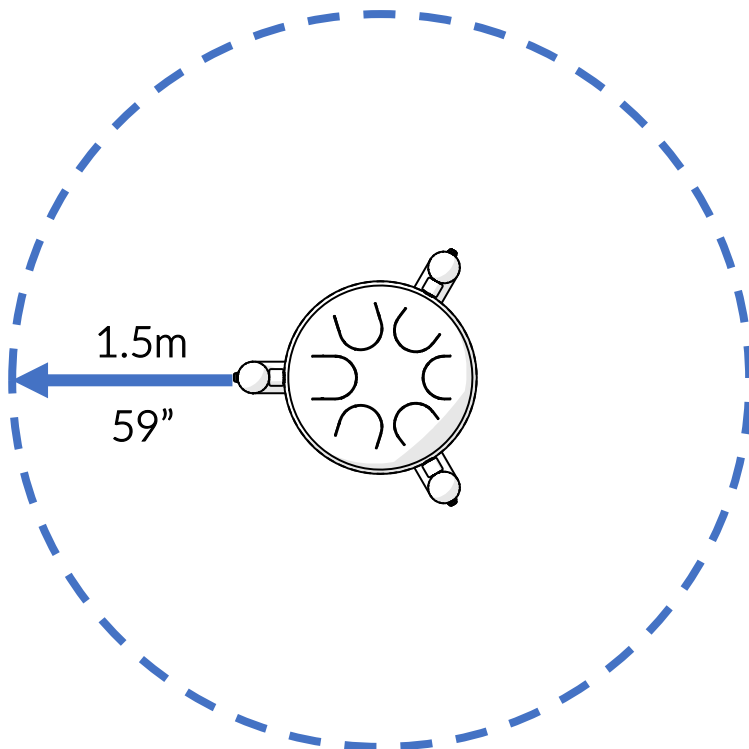

Part Reference	Description
PP-BABL-C-MA-GR	Babel Drum (Small) - C-Major (Ground Fix)

Check Risk Assessment

Packages

x1

x1

		L	W	H	Weight	Net
x1	900930	34cm / 13"	34cm / 13"	21cm / 8"	7kg / 15lbs	
x1	900535	140cm / 55"	40cm / 16"	5cm / 2"	10kg / 22lbs	

Tools required (not supplied)

¼" Bit Driver Ratchet

11/16" / 17mm Spanner

Spirit level

Tape Measure

1.3

A		x3
B		x6

2.