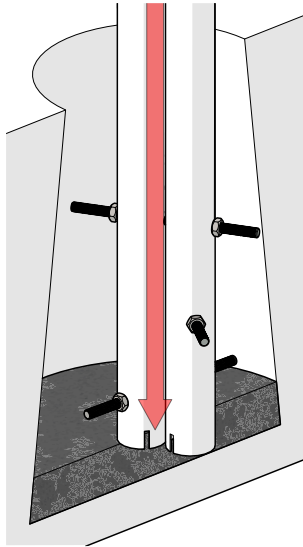

4.

4.1

Use spirit level
(not supplied)

Confirm
height with
client

4.2

Foundations
should not present
a hazard

Refer to your local
Health & Safety
standards