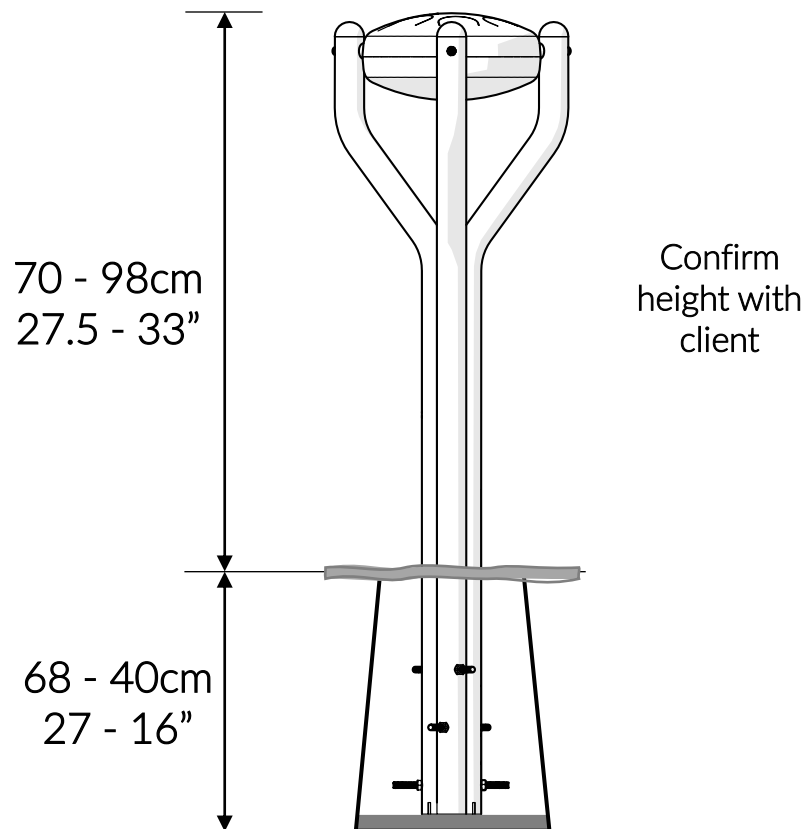

Part Reference	Description
PP-BABL-C-MA-GR	Babel Drum (Small) - C-Major (Ground Fix)

Check Risk Assessment

Packages

x1

x1

		L	W	H	Weight	Net
x1	900930	34cm / 13"	34cm / 13"	21cm / 8"	7kg / 15lbs	
x1	900535	140cm / 55"	40cm / 16"	5cm / 2"	10kg / 22lbs	

Tools required (not supplied)

¼" Bit Driver Ratchet

11/16" / 17mm Spanner

Spirit level

Tape Measure

1.3

A		x3
B		x6

2.