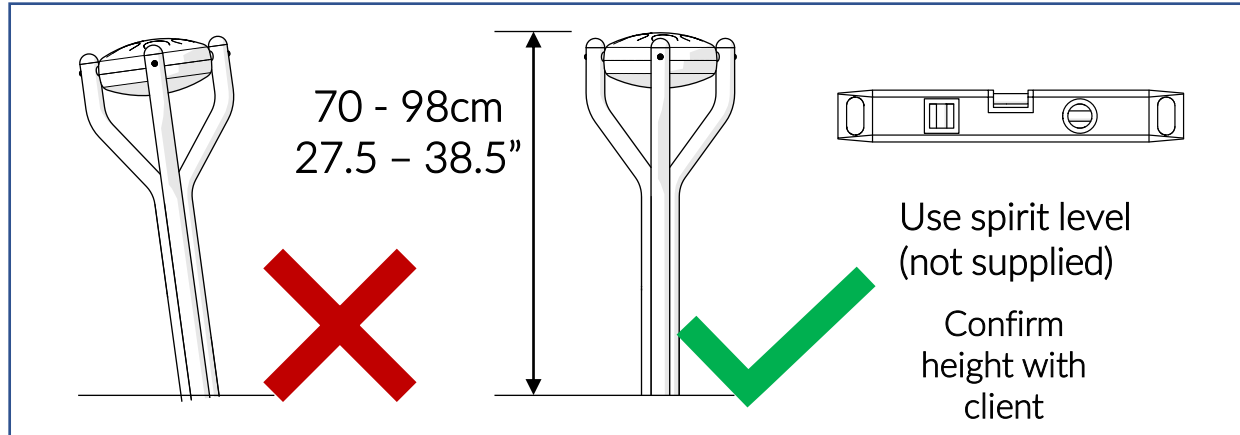

Use spirit level
(not supplied)

Confirm
height with
client

4.2