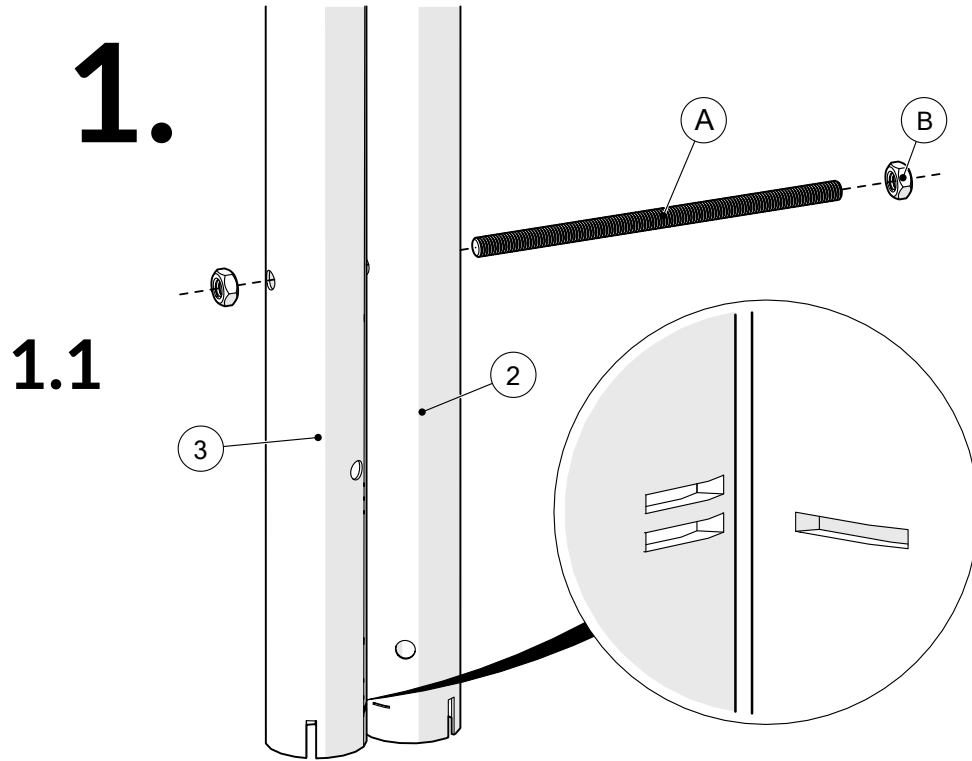

Part Reference	Description
PP-BABL-C-MA-GR	Babel Drum (Small) - C-Major (Ground Fix)

Check Risk Assessment

Packages

x1

x1

		L	W	H	Weight	Net
x1	900930	34cm / 13"	34cm / 13"	21cm / 8"	7kg / 15lbs	
x1	900535	140cm / 55"	40cm / 16"	5cm / 2"	10kg / 22lbs	

Tools required (not supplied)

¼" Bit Driver Ratchet

11/16" / 17mm Spanner

Spirit level

Tape Measure

1.3

A		x3
B		x6

2.