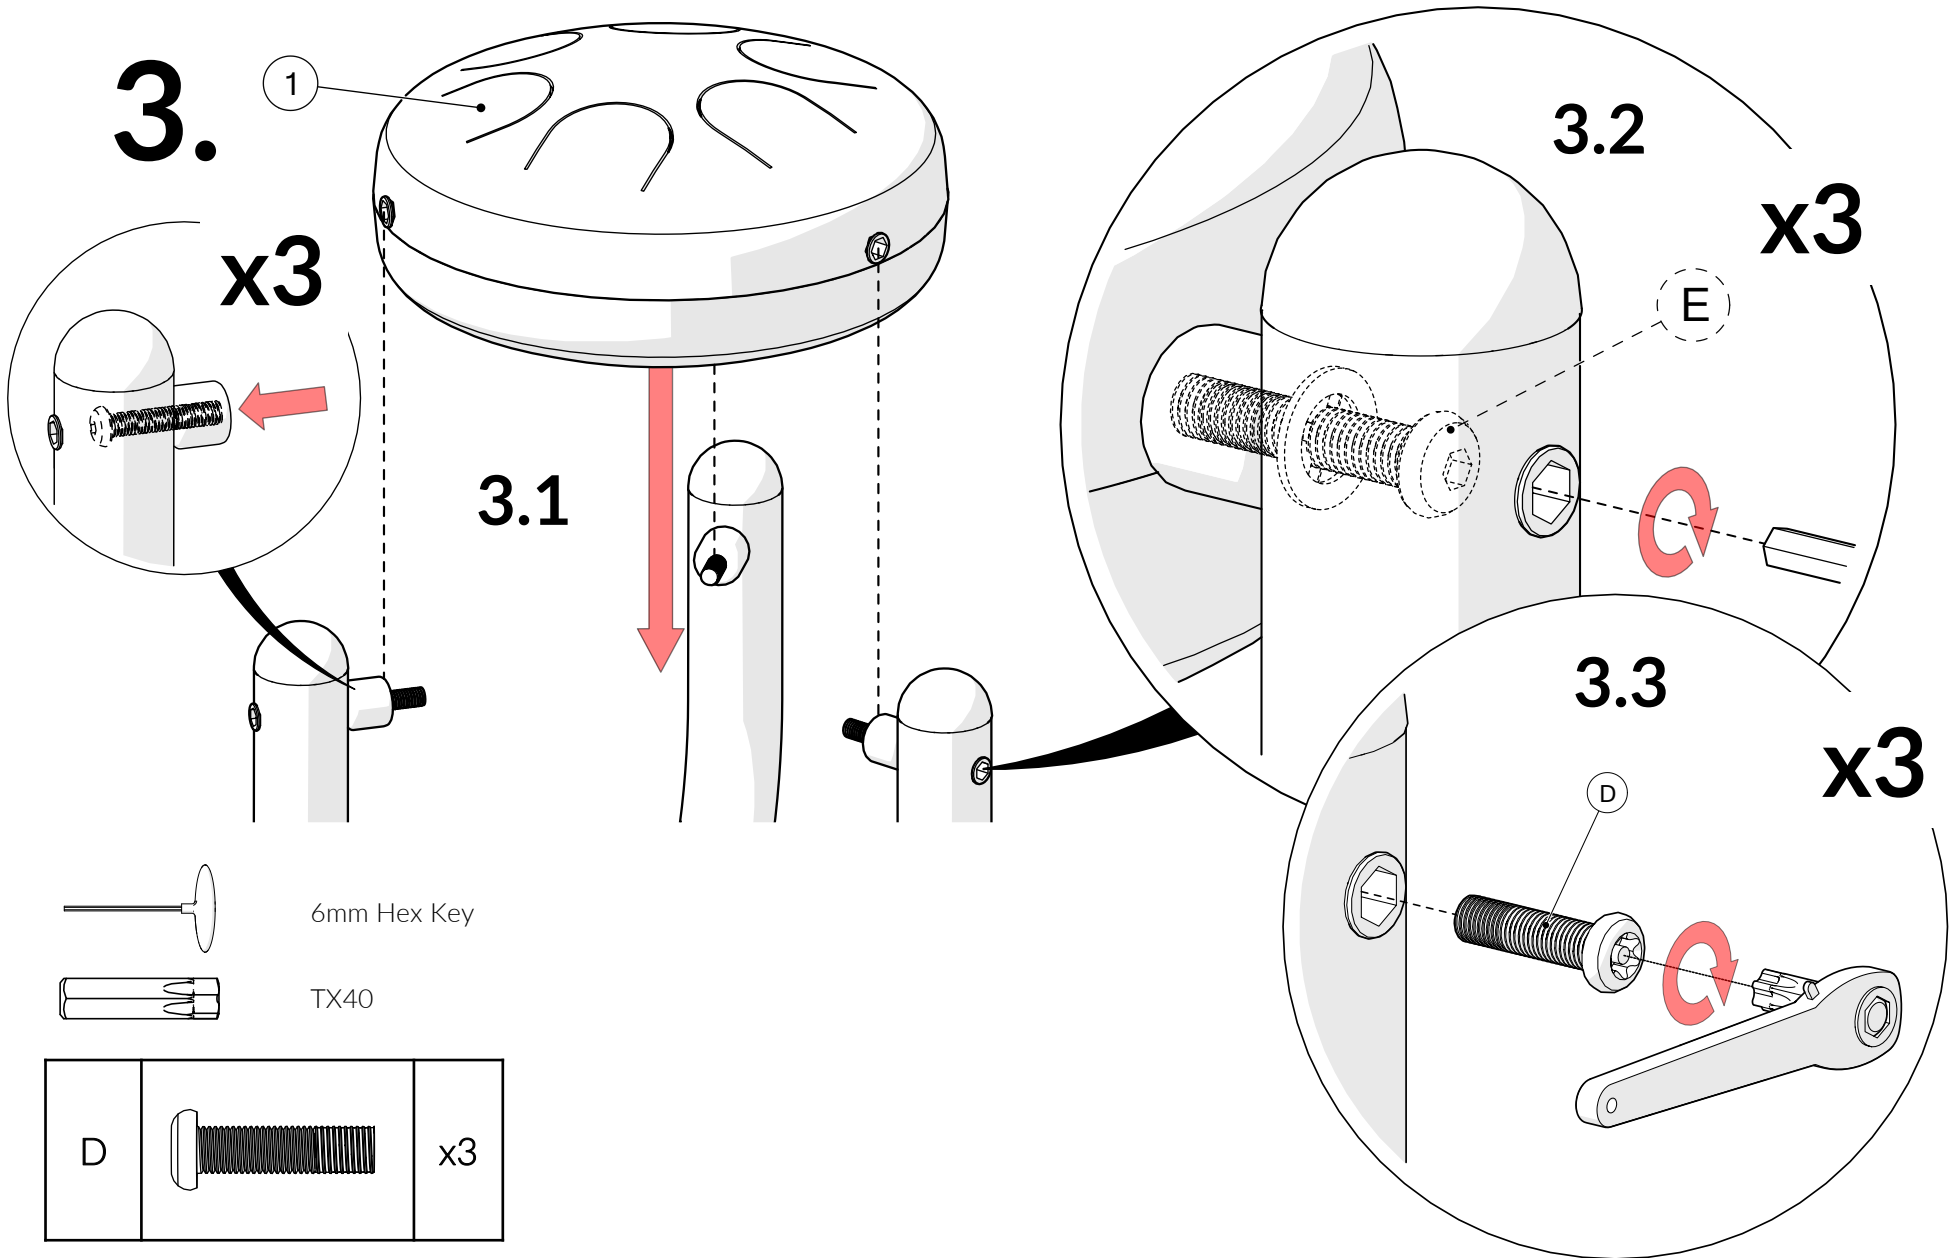

Part Reference	Description
PP-BABL-C-MA-GR	Babel Drum (Small) - C-Major (Ground Fix)

Check Risk Assessment

Packages

x1

x1

		L	W	H	Weight	Net
x1	900930	34cm / 13"	34cm / 13"	21cm / 8"	7kg / 15lbs	
x1	900535	140cm / 55"	40cm / 16"	5cm / 2"	10kg / 22lbs	

Tools required (not supplied)

¼" Bit Driver Ratchet

11/16" / 17mm Spanner

Spirit level

Tape Measure

1.3

A		x3
B		x6

2.