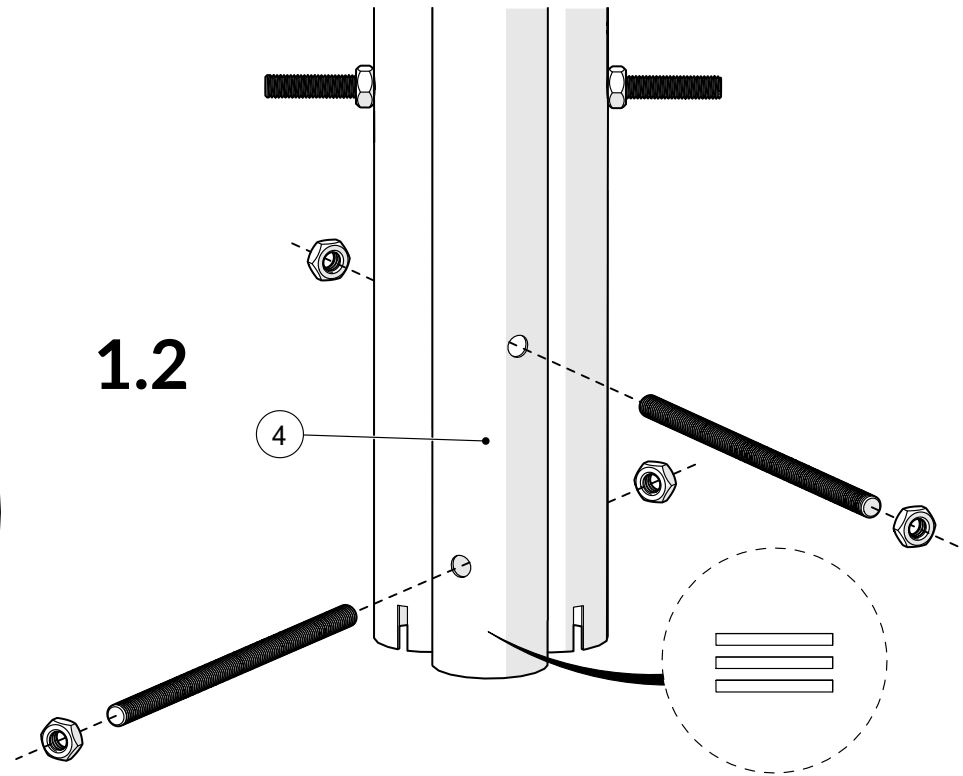

Part Reference	Description
PP-BABL-C-MA-GR	Babel Drum (Small) - C-Major (Ground Fix)

Check Risk Assessment

Packages

x1

x1

		L	W	H	Weight	Net
x1	900930	34cm / 13"	34cm / 13"	21cm / 8"	7kg / 15lbs	
x1	900535	140cm / 55"	40cm / 16"	5cm / 2"	10kg / 22lbs	

Tools required (not supplied)

¼" Bit Driver Ratchet

11/16" / 17mm Spanner

Spirit level

Tape Measure

1.3

A		x3
B		x6

2.