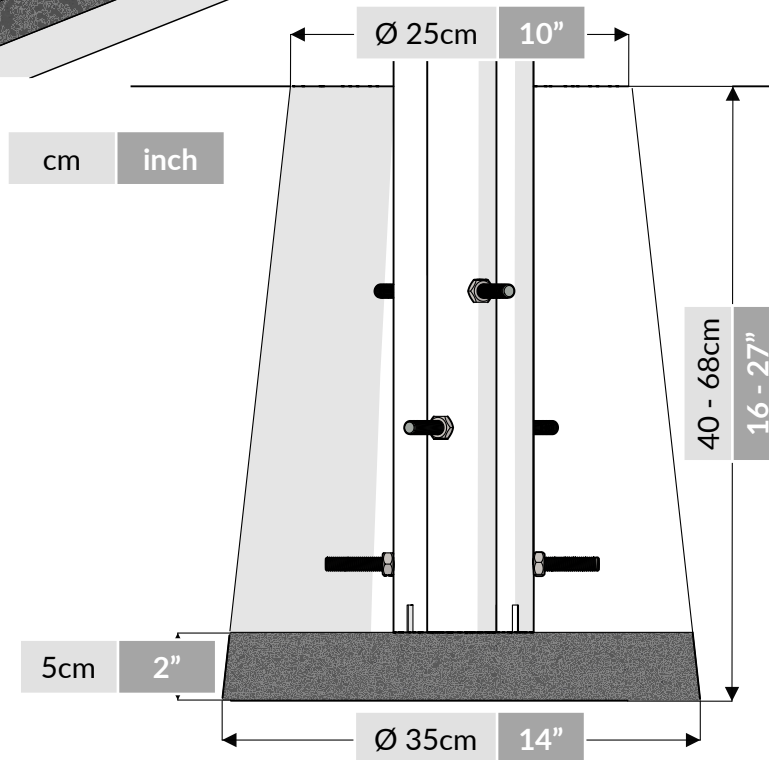

Part Reference	Description
PP-BABL-C-MA-GR	Babel Drum (Small) - C-Major (Ground Fix)

Check Risk Assessment

Packages

x1

x1

		L	W	H	Weight	Net
x1	900930	34cm / 13"	34cm / 13"	21cm / 8"	7kg / 15lbs	
x1	900535	140cm / 55"	40cm / 16"	5cm / 2"	10kg / 22lbs	

Tools required (not supplied)

¼" Bit Driver Ratchet

11/16" / 17mm Spanner

Spirit level

Tape Measure

1.3

A		x3
B		x6

2.

4.

4.1

Use spirit level
(not supplied)

Confirm
height with
client

4.2

Foundations
should not present
a hazard

Refer to your local
Health & Safety
standards

percussionplay.com