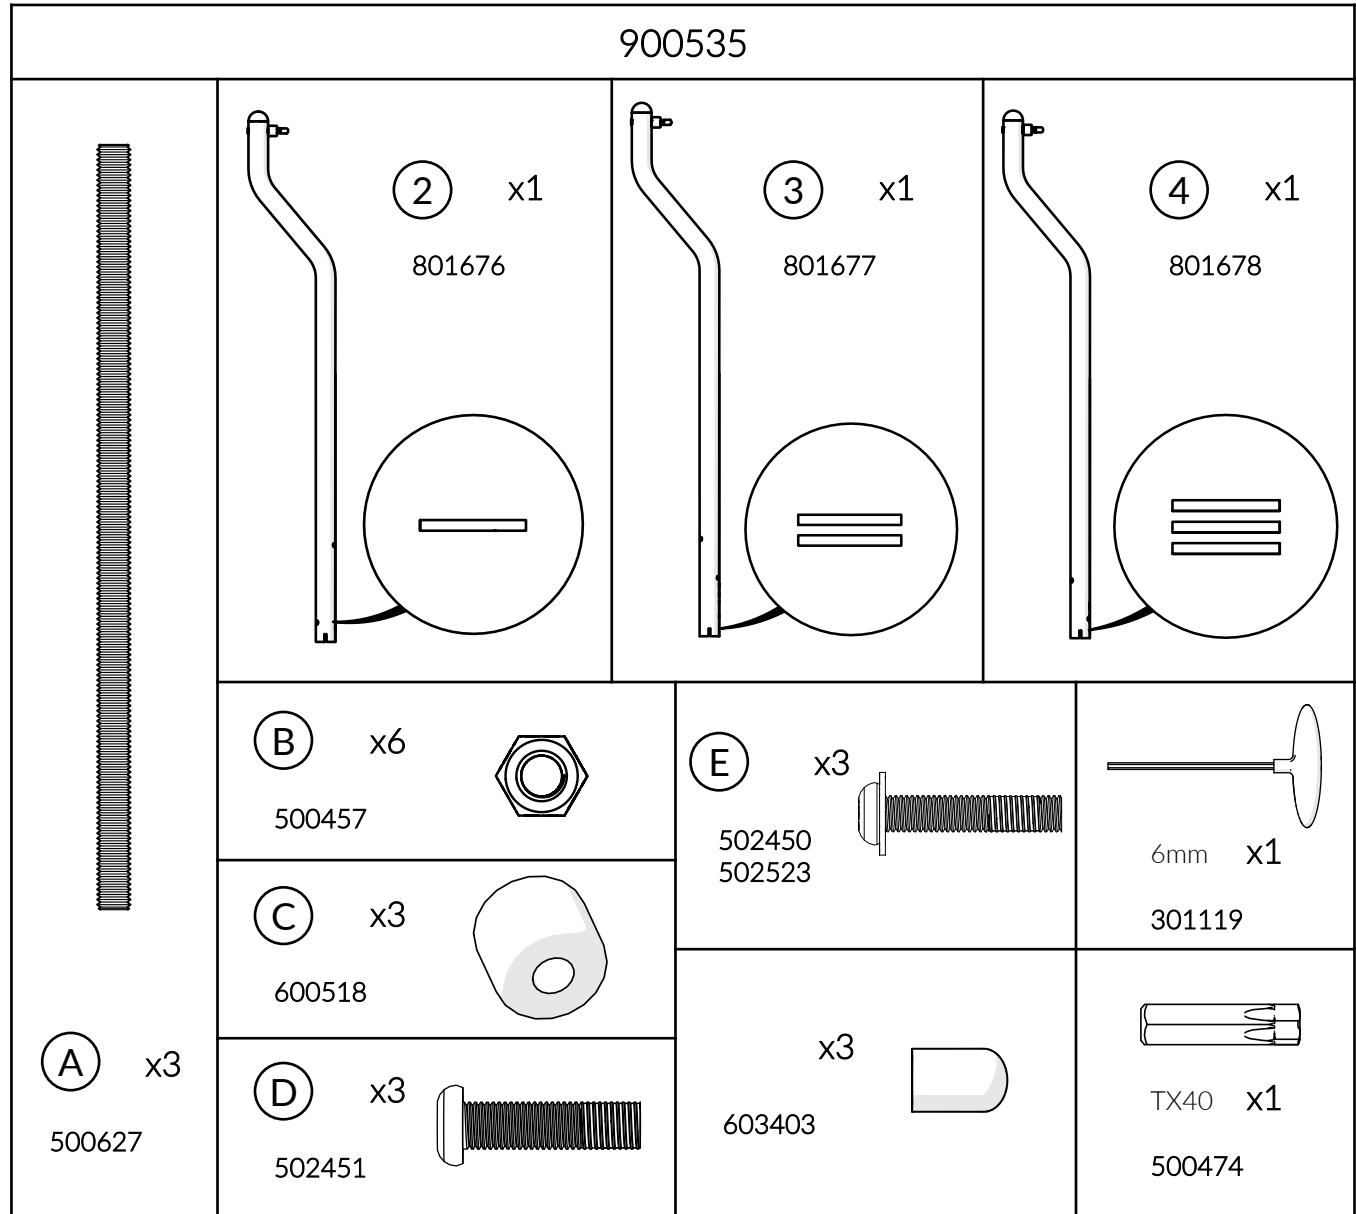

Part Reference	Description
PP-BABL-C-MA-GR	Babel Drum (Small) - C-Major (Ground Fix)

Check Risk Assessment

Packages

x1

x1

		L	W	H	Weight	Net
x1	900930	34cm / 13"	34cm / 13"	21cm / 8"	7kg / 15lbs	
x1	900535	140cm / 55"	40cm / 16"	5cm / 2"	10kg / 22lbs	

Tools required (not supplied)

¼" Bit Driver Ratchet

11/16" / 17mm Spanner

Spirit level

Tape Measure

1.3

A		x3
B		x6

2.