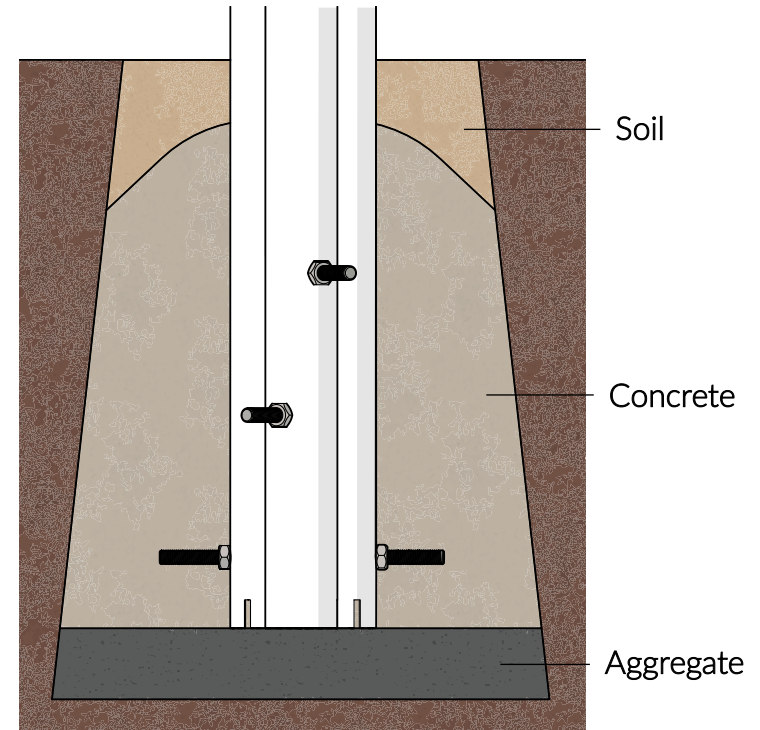

Part Reference	Description
PP-BABL-C-MA-GR	Babel Drum (Small) - C-Major (Ground Fix)

Check Risk Assessment

Packages

x1

x1

		L	W	H	Weight	Net
x1	900930	34cm / 13"	34cm / 13"	21cm / 8"	7kg / 15lbs	
x1	900535	140cm / 55"	40cm / 16"	5cm / 2"	10kg / 22lbs	

4.

4.1

Use spirit level
(not supplied)

Confirm
height with
client

4.2

Foundations
should not present
a hazard

Refer to your local
Health & Safety
standards

percussionplay.com