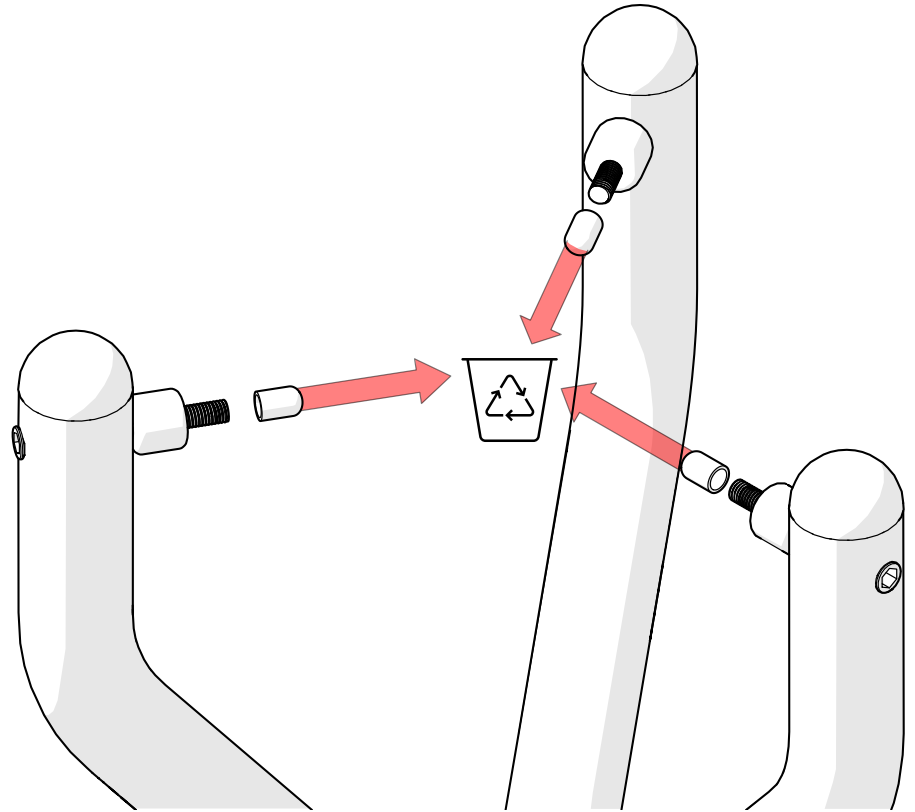

Part Reference	Description
PP-BABL-C-MA-GR	Babel Drum (Small) - C-Major (Ground Fix)

Check Risk Assessment

Packages

x1

x1

		L	W	H	Weight	Net
x1	900930	34cm / 13"	34cm / 13"	21cm / 8"	7kg / 15lbs	
x1	900535	140cm / 55"	40cm / 16"	5cm / 2"	10kg / 22lbs	

Tools required (not supplied)

¼" Bit Driver Ratchet

11/16" / 17mm Spanner

Spirit level

Tape Measure

1.3

A		x3
B		x6

2.