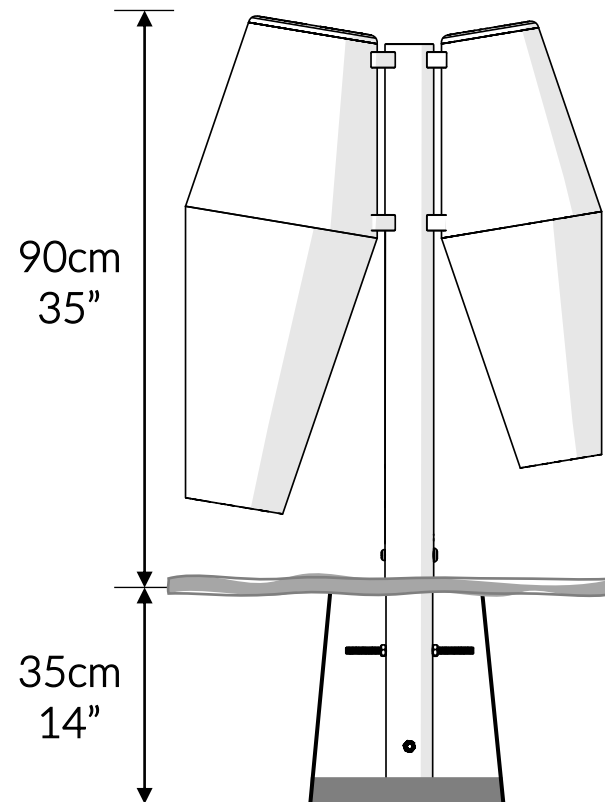

Part Reference	Description
PP-TUMB-PR-GR	Tumbadoras (Pair) (Ground Fix)

Check Risk Assessment

Packages

x1

x1

x1

		L	W	H	Weight	Net
x1	903045	81cm / 32"	29cm / 11"	29cm / 11"	12kg / 26lbs	
x1	903046	81cm / 32"	29cm / 11"	29cm / 11"	10kg / 22lbs	
x1	903044	115cm / 45"	11cm / 4"	11cm / 4"	4kg / 9lbs	

Tools required (not supplied)

¼" Bit Driver Ratchet

x2

11/16" / 17mm Spanner

x2

Spirit level

Tape Measure

903045

① x1
L

Ⓐ x2
600732

Ⓒ x2
500572

Ⓓ x2
500685

903046

② x1
S

Ⓑ x2
600733

Ⓒ x2
500572

⑧ x2
500627

Not to scale

1.

TX45

A		x2
C		x2
D		x2

2.

TX45

B		x2
C		x2
D		x2