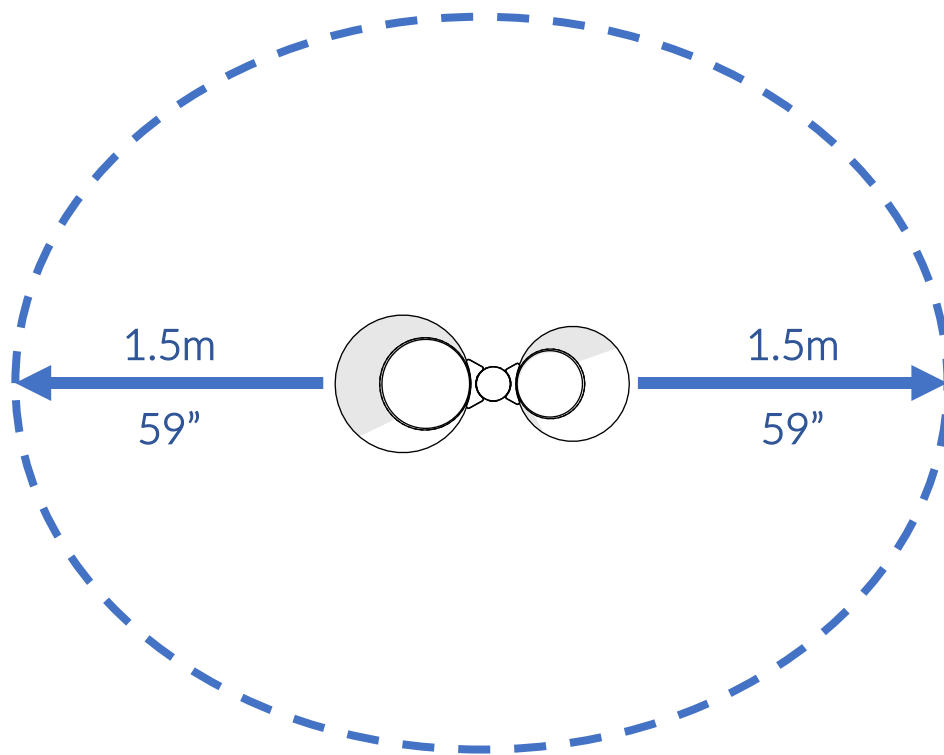

Part Reference	Description
PP-TUMB-PR-GR	Tumbadoras (Pair) (Ground Fix)

Check Risk Assessment

Packages

x1

x1

x1

		L	W	H	Weight	Net
x1	903045	81cm / 32"	29cm / 11"	29cm / 11"	12kg / 26lbs	
x1	903046	81cm / 32"	29cm / 11"	29cm / 11"	10kg / 22lbs	
x1	903044	115cm / 45"	11cm / 4"	11cm / 4"	4kg / 9lbs	

Tools required (not supplied)

¼" Bit Driver Ratchet

x2

11/16" / 17mm Spanner

x2

Spirit level

Tape Measure

903045

① x1
L

Ⓐ x2
600732

Ⓒ x2
500572

Ⓓ x2
500685

903046

② x1
S

Ⓑ x2
600733

Ⓒ x2
500572