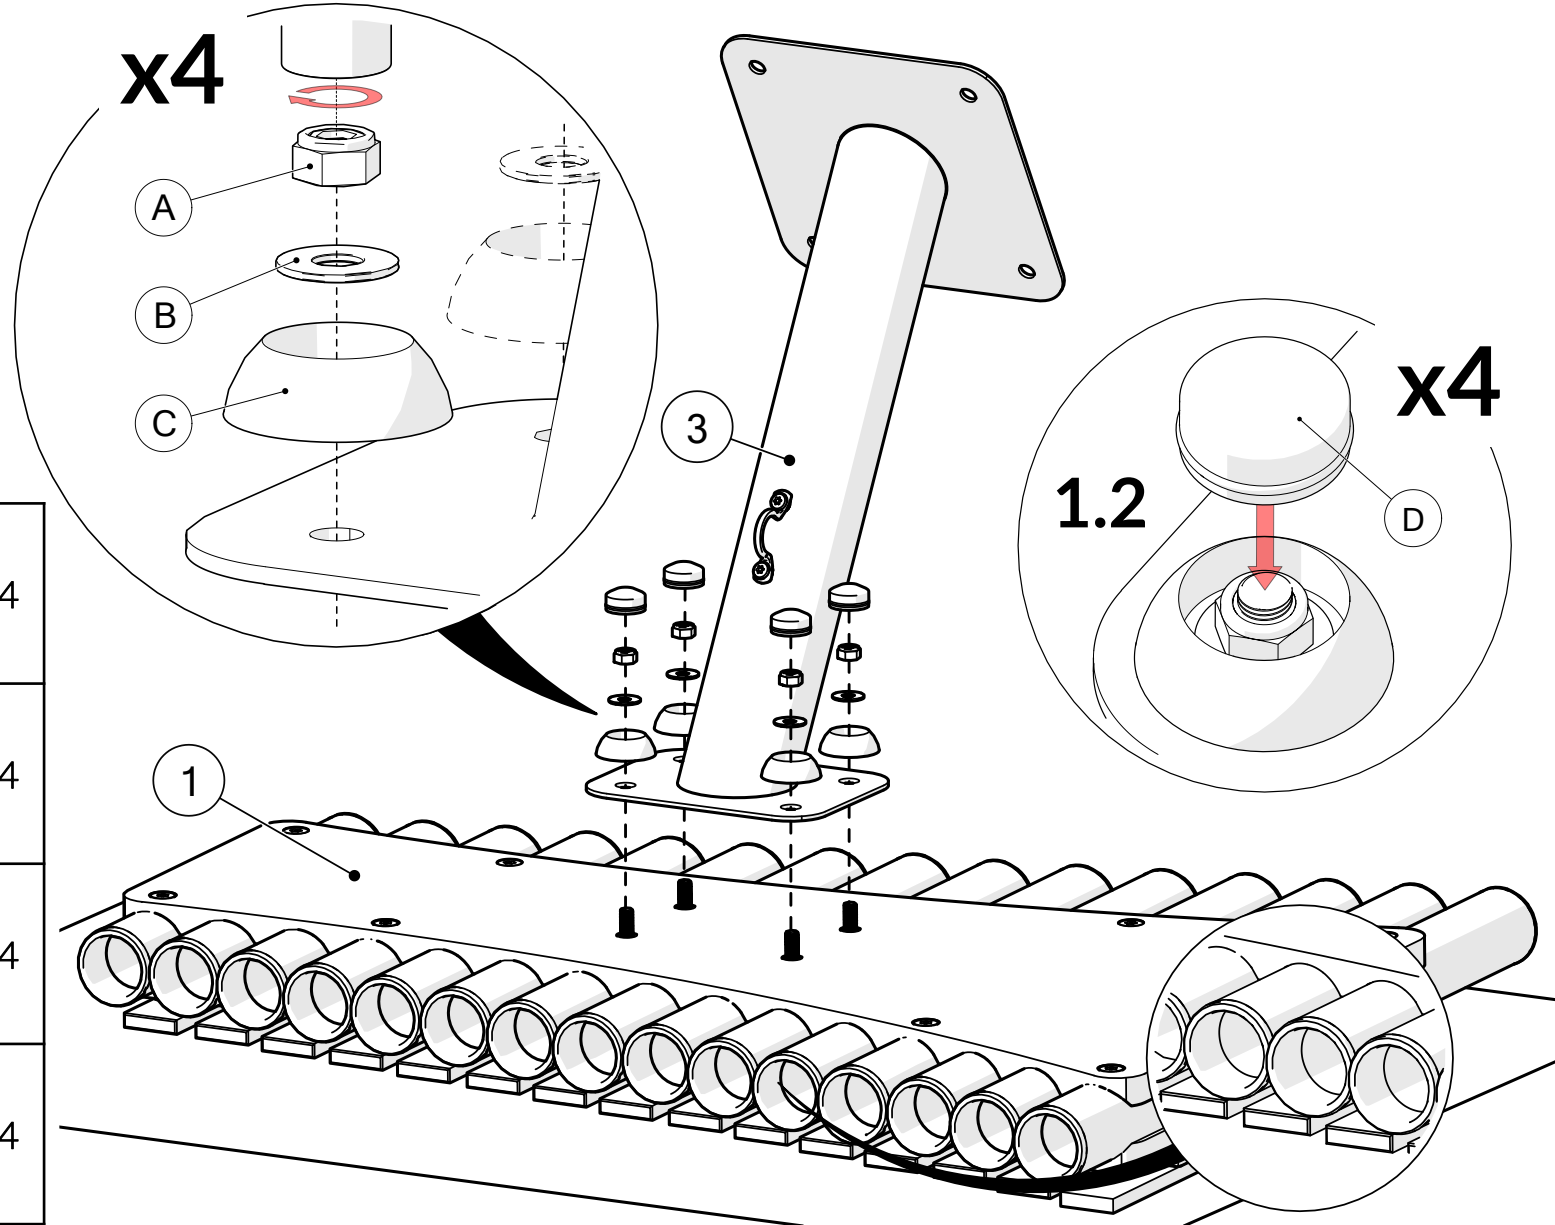

1.

1.1

A		x4
B		x4
C		x4
D		x4

x4

A

B

C

3

1

1.2

x4

D