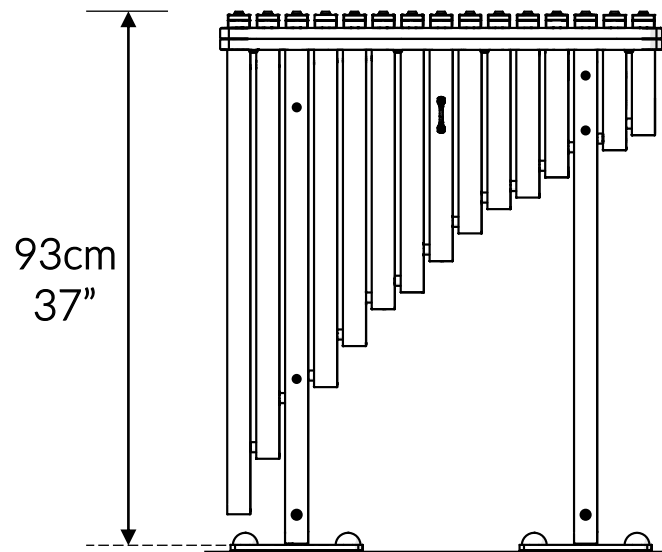

Part Reference	Description
PP-CAPE-SU	Capella (Surface Fix)

Check Risk Assessment

Packages

x1

x1

x2

		L	W	H	Weight	Net
x1	903132	80cm / 31"	70cm / 27.5"	10cm / 4"	20kg / 44lbs	
x1	903133	95cm / 37"	80cm / 31"	15cm / 6"	25kg / 55lbs	
x2	902176	32cm / 12.5"	46cm / 18"	23cm / 9"	6kg / 13lbs	

Tools required (not supplied)

¼" Bit Driver Ratchet

¼" hex adapter

Spirit level

Tape Measure

903132

① x1

Ⓐ x1
501204

② x2
900845

Ⓑ x8
500614

TX45 x1
500720

TX40 x1
500474

TX30 x1
500473

903133

③ x1
803648

Ⓒ x2
603150

Ⓓ x4
500746

Not to scale

902176

x2

④ x1
801919

Ⓔ x2
500682

Ⓕ x4
601543

Ⓖ x4
601542