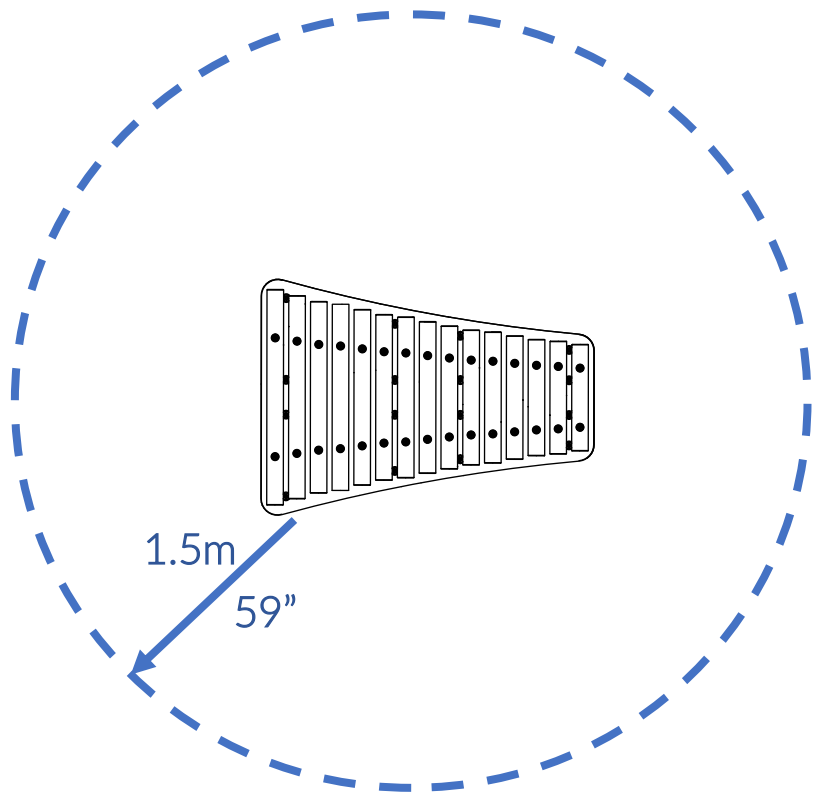

Part Reference	Description
PP-CAPE-SU	Capella (Surface Fix)

Check Risk Assessment

Packages

x1

x1

x2

		L	W	H	Weight	Net
x1	903132	80cm / 31"	70cm / 27.5"	10cm / 4"	20kg / 44lbs	
x1	903133	95cm / 37"	80cm / 31"	15cm / 6"	25kg / 55lbs	
x2	902176	32cm / 12.5"	46cm / 18"	23cm / 9"	6kg / 13lbs	

Tools required (not supplied)

¼" Bit Driver Ratchet

¼" hex adapter

Spirit level

Tape Measure

903132

① x1

Ⓐ x1
501204