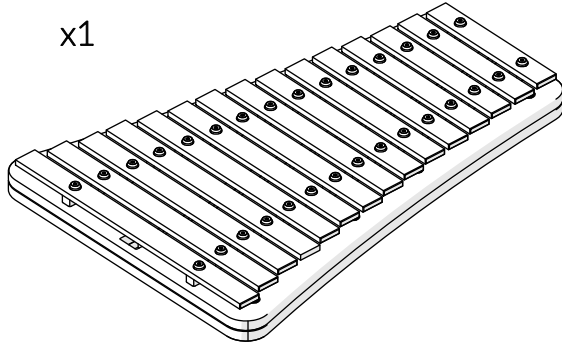

Part Reference	Description
PP-CAPE-SU	Capella (Surface Fix)

Check Risk Assessment

Packages

x1

x1

x2

		L	W	H	Weight	Net
x1	903132	80cm / 31"	70cm / 27.5"	10cm / 4"	20kg / 44lbs	
x1	903133	95cm / 37"	80cm / 31"	15cm / 6"	25kg / 55lbs	
x2	902176	32cm / 12.5"	46cm / 18"	23cm / 9"	6kg / 13lbs	

Tools required (not supplied)

¼" Bit Driver Ratchet

¼" hex adapter

Spirit level

Tape Measure

903132

① x1

Ⓐ x1
501204

② x2
900845

Ⓑ x8
500614

TX45 x1
500720

TX40 x1
500474

TX30 x1
500473

903133

③ x1
803648

Ⓒ x2
603150