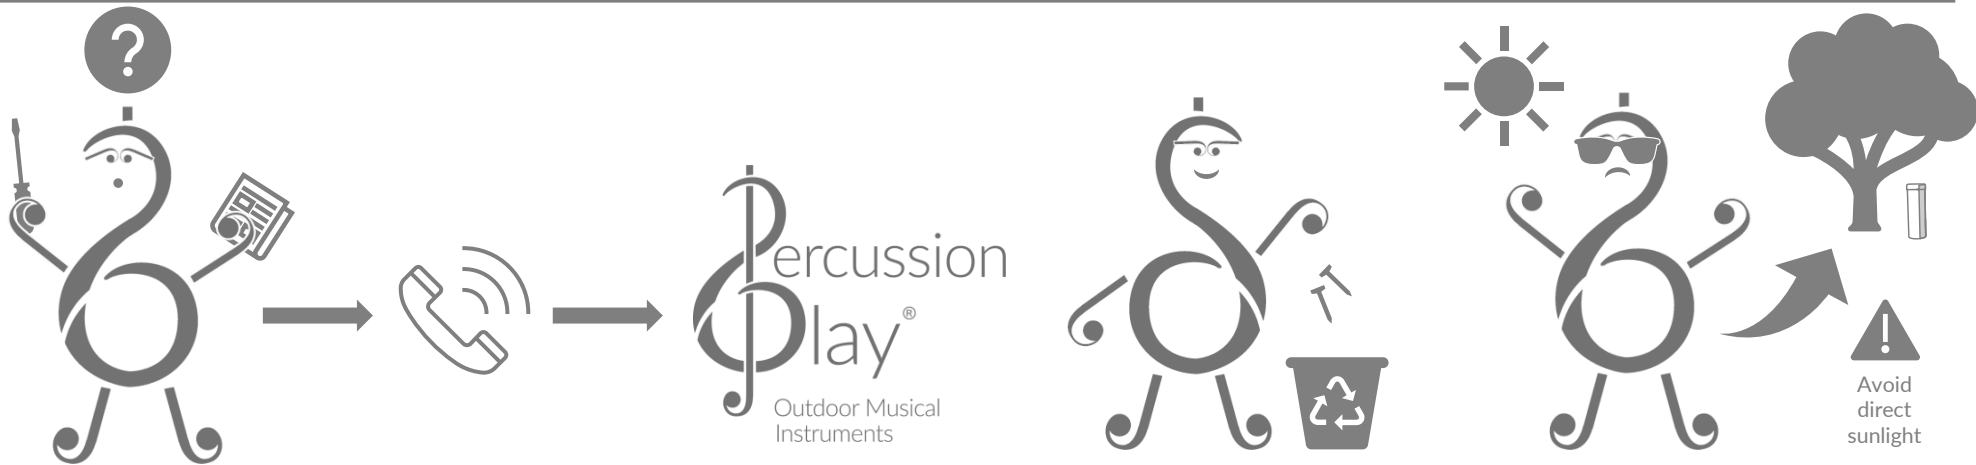

Part Reference	Description
PP-EMPE-ST-03-GR	Emperor Chimes (Set of 3) - Silver (Ground Fix)

Check Risk Assessment