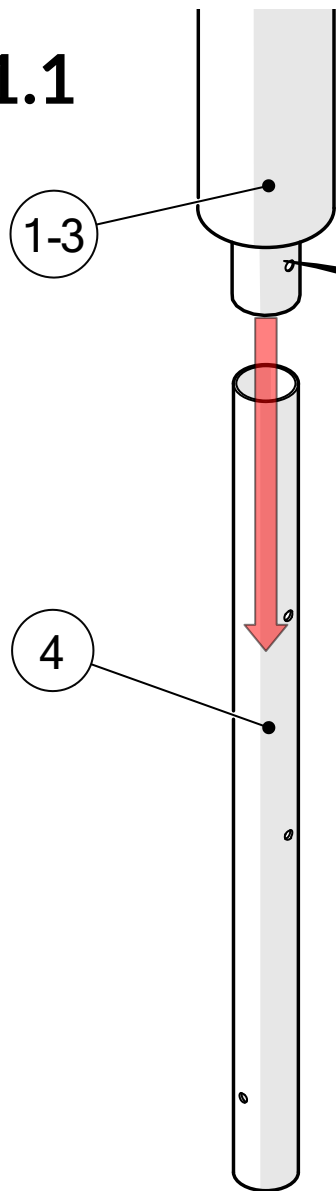

1. x3

x2

x2 TX45

A		x3
B		x3

1.1

1.2