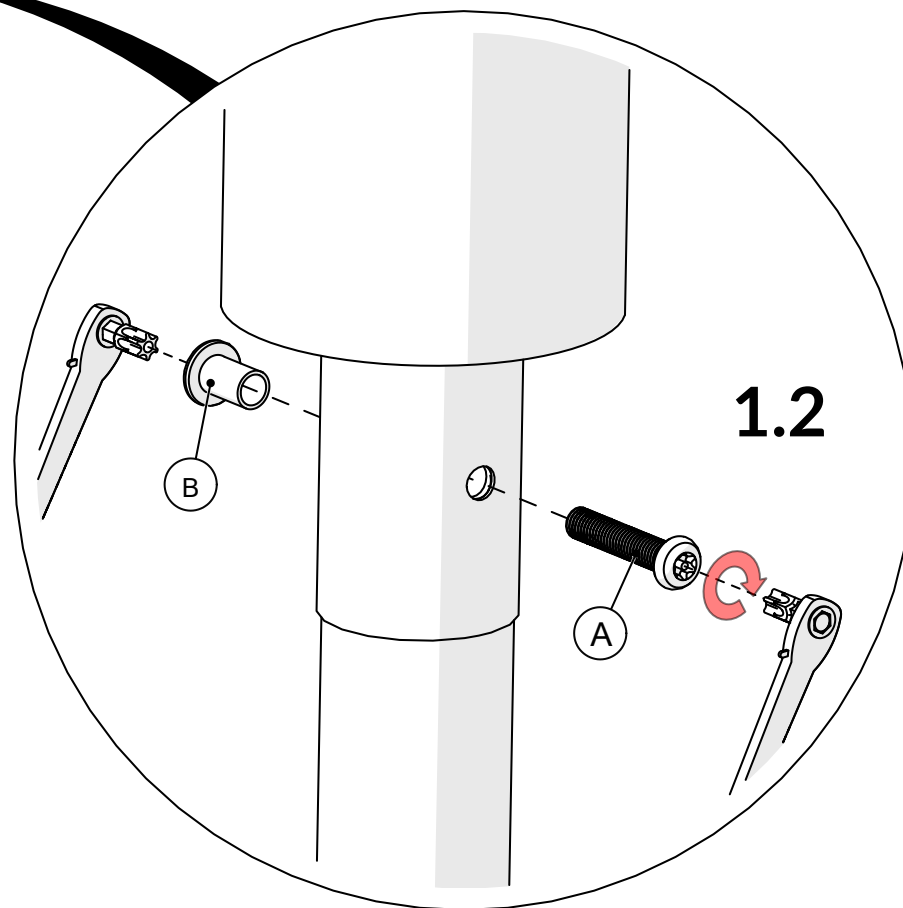

1. x3

x2

x2 TX45

A		x3
B		x3

1.1

1.2