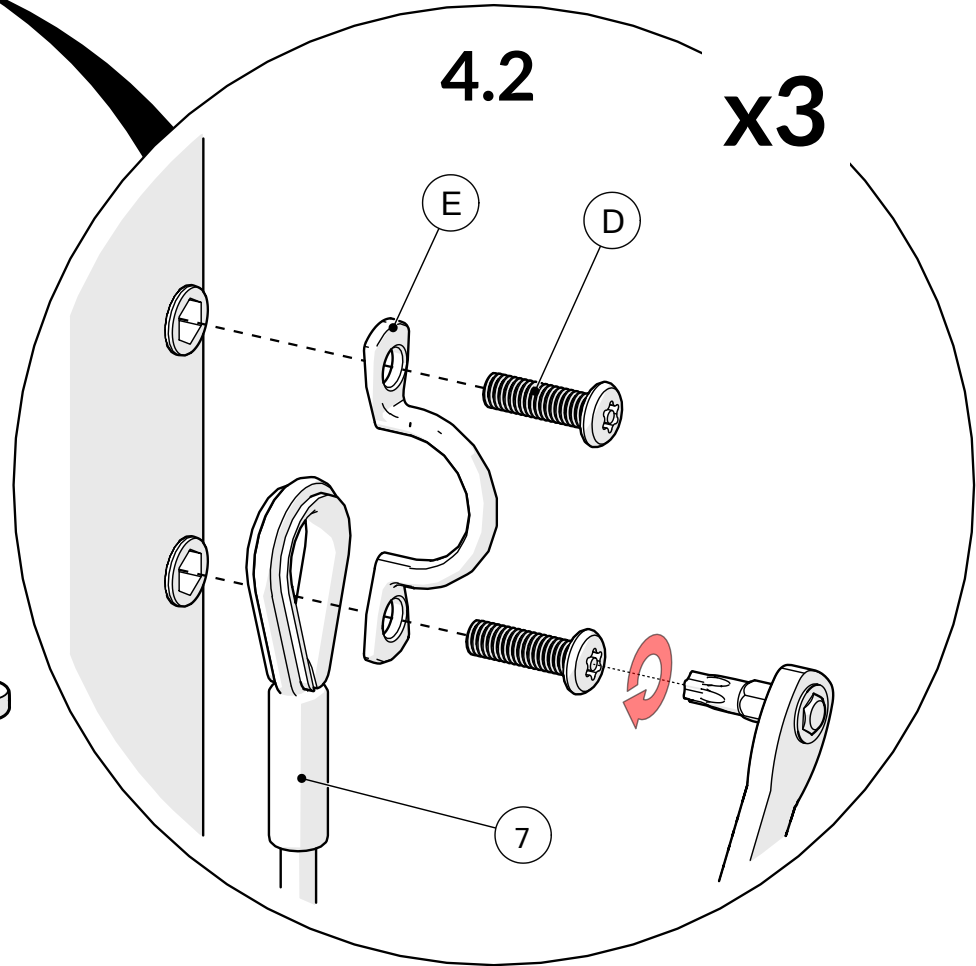

4. x3

TX30

7		x3
D		x6
E		x3

4.2

x3