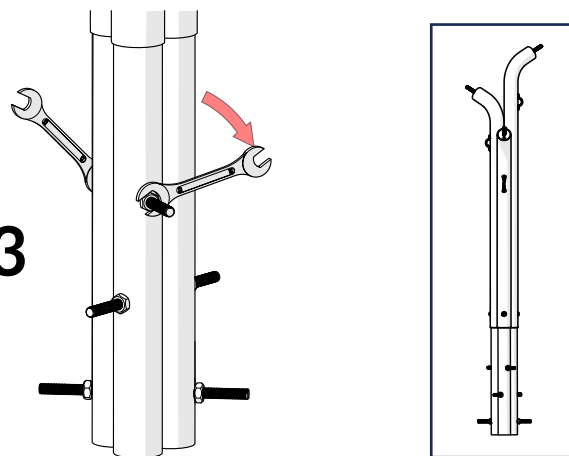

x3

2	+	5
3	+	6

2.

2.1

2.2

A		x3
B		x6

2.3

3.

C-Major Posy

5.1

Diagram showing three components: a curved metal pipe, a flower-shaped instrument, and a circular plate. Below the components are two rows of musical notes and colors.

② + ⑬ + ⑭ 🎵 E5
Orange Yellow