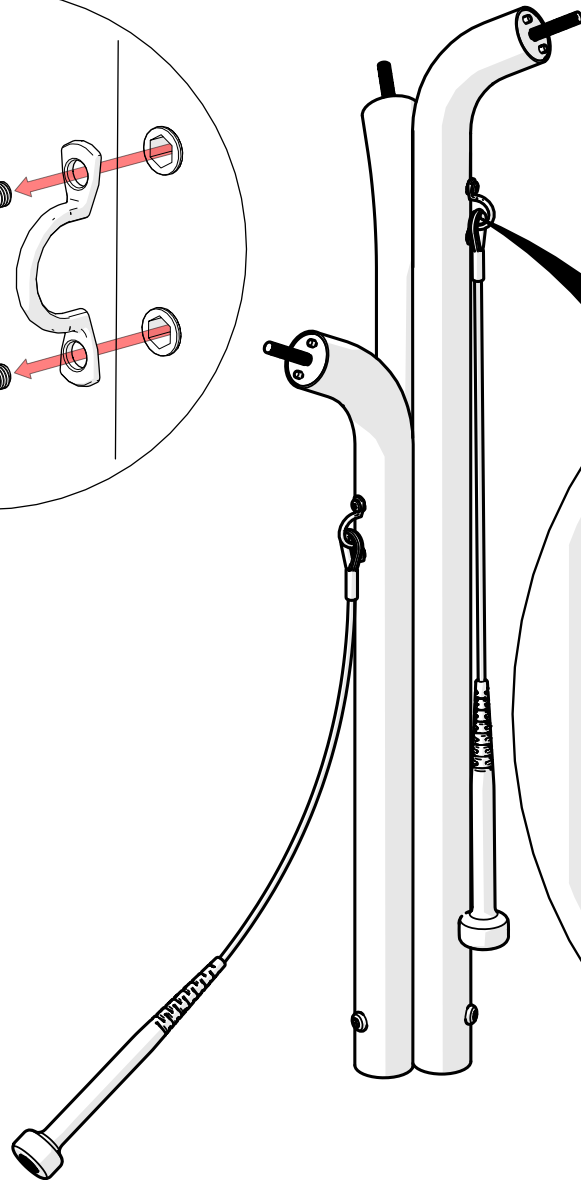

TX30

7		x3
D		x6
E		x3