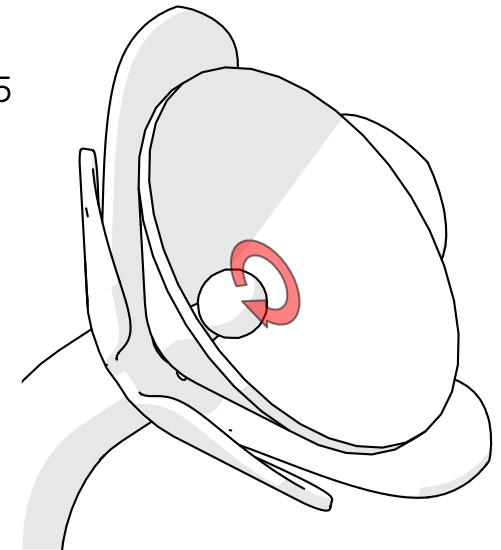

5. x3

D-Minor Posy

5.1

Diagram 5.2 illustrates the assembly of the D-Minor Posy. The main assembly shows a flower-shaped instrument with five petals. A central stem (1) is shown with a nut (8) and a washer (11) being attached to the back of the petals. A large circular disc (9) is attached to the back of the petals with a screw (12). A smaller circular disc (10) is attached to the back of the petals with a screw (13). A larger circular disc (14) is attached to the back of the petals with a screw (15). A smaller circular disc (16) is attached to the back of the petals with a screw (16).

② + ⑬ + ⑭ 🎵 F5
Yellow Green

③ + ⑮ + ⑯ 🎵 A5
Blue Indigo

5.2