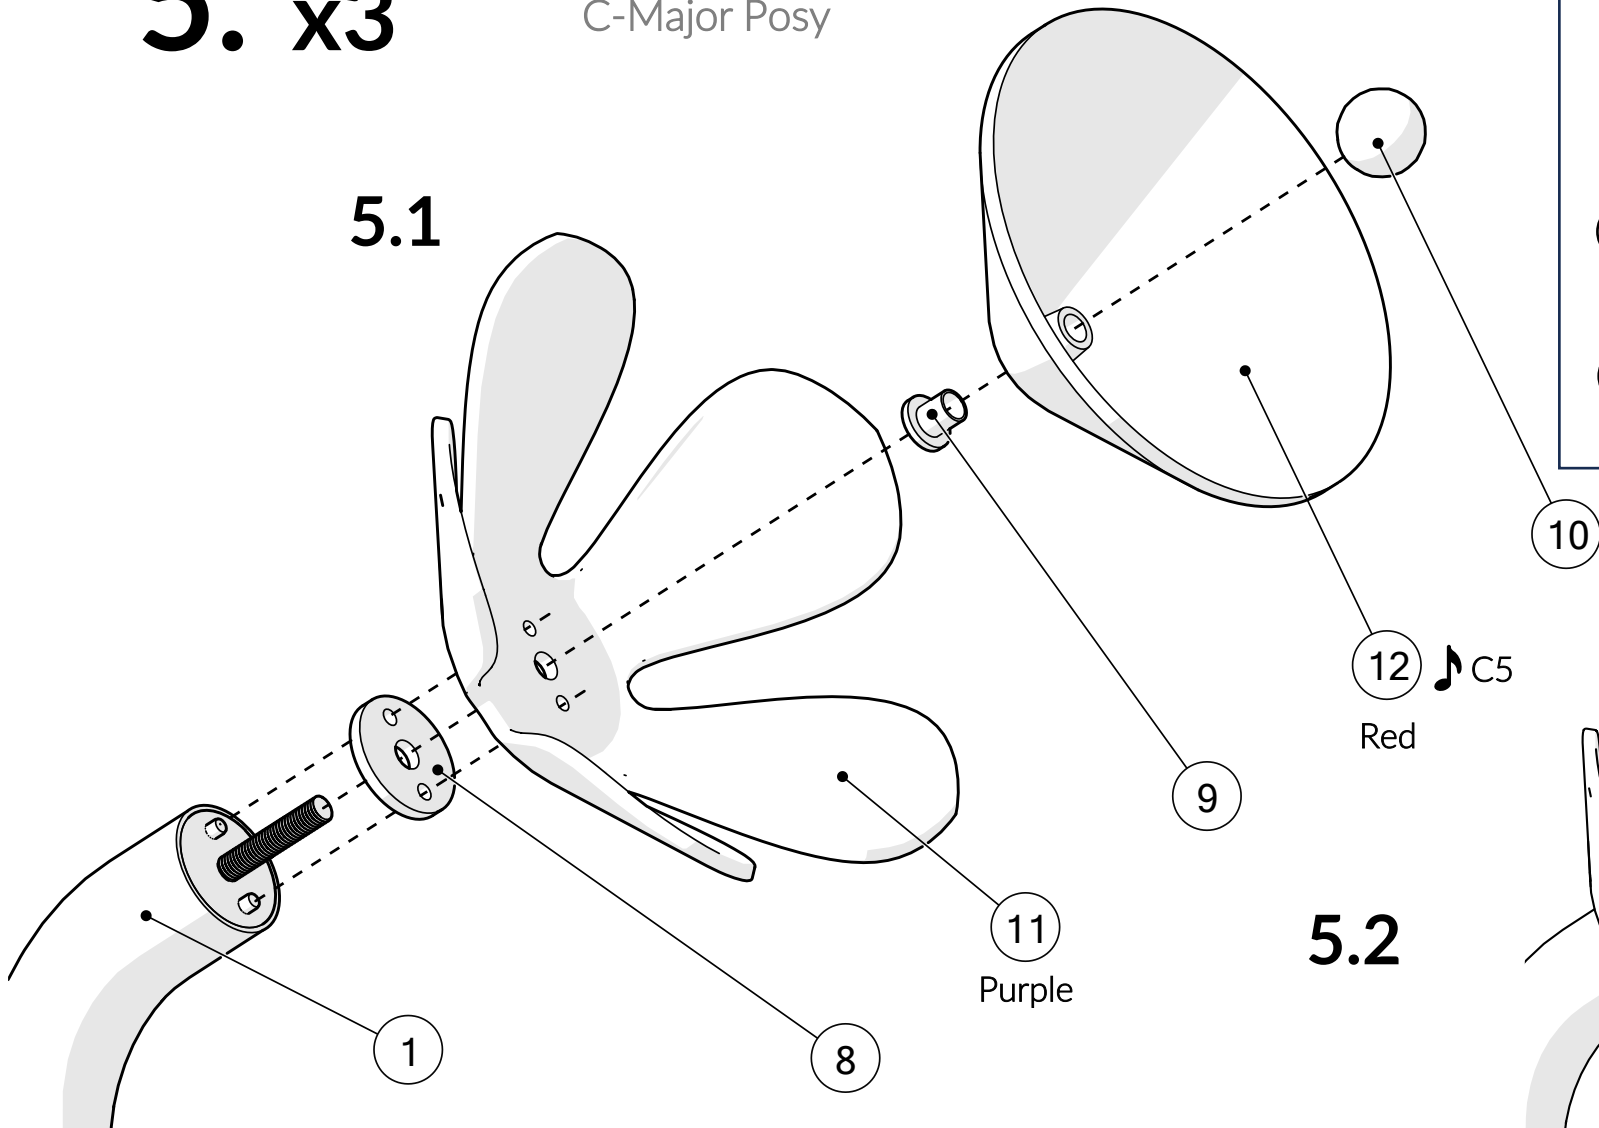

C-Major Posy

5.1

Diagram showing three components: a curved metal pipe, a flower-shaped instrument, and a circular plate. Below the components are two rows of musical notes and colors.

② + ⑬ + ⑭ 🎵 E5
Orange Yellow

③ + ⑮ + ⑯ 🎵 G5
Green Blue

5.2

5. x3

D-Minor Posy

5.1

Diagram 5.2 illustrates the assembly of the D-Minor Posy. The main assembly shows a flower-shaped instrument with five petals. A central stem (1) is shown with a nut (8) and a washer (11) being attached to the back of the petals. A large circular disc (9) is attached to the back of the petals with a screw (12). A smaller circular disc (10) is attached to the back of the petals with a screw (13). A larger circular disc (14) is attached to the back of the petals with a screw (15). A smaller circular disc (16) is attached to the back of the petals with a screw (16).