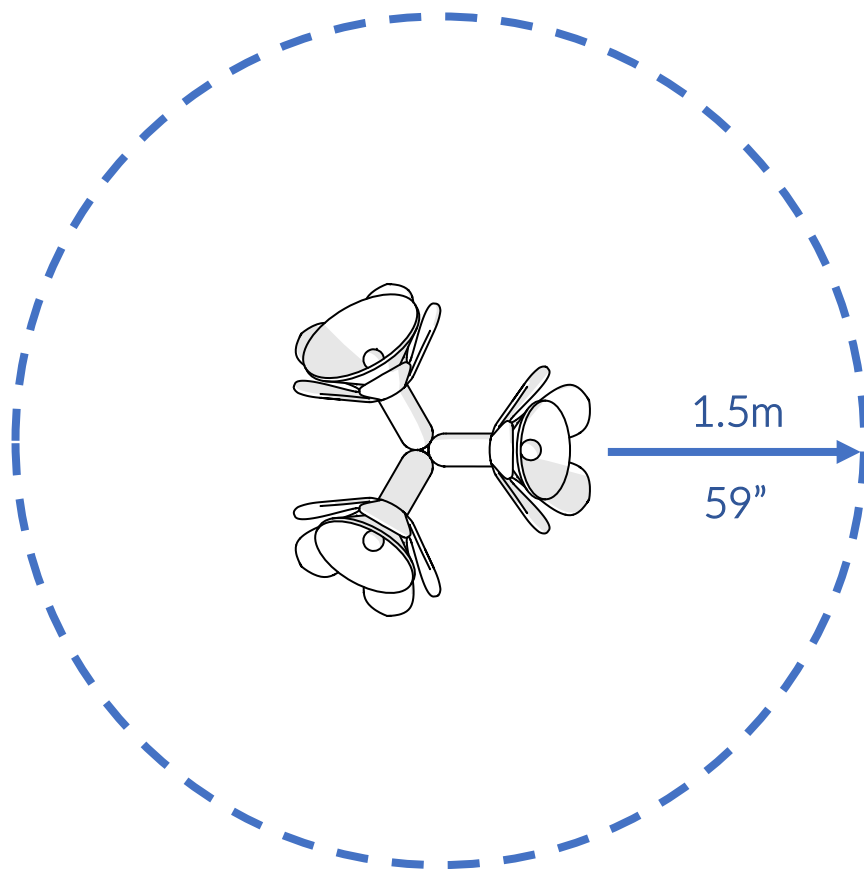

Part Reference	Description
PP-HFPO-MA-GR	Harmony Flowers Major Posy (Set of 3) (Ground Fix)
PP-HFPO-MI-GR	Harmony Flowers Minor Posy (Set of 3) (Ground Fix)

Avoid direct sunlight

Check Risk Assessment

Packages

Spirit level

Tape Measure

903441

Not to scale

 <p>① x1 803274</p>	 <p>② x1 803275</p>	 <p>③ x1 803276</p>	 <p>④ x1 603887</p>	 <p>⑤ x1 603888</p>	 <p>⑥ x1 603889</p>	 <p>⑦ x3 900875</p>	 <p>Ⓐ x3 500627</p>
 <p>Ⓒ x3 501203</p>	 <p>Ⓓ x6 500746</p>	 <p>Ⓔ x3 603150</p>	 <p>⑧ x3 604362</p>	 <p>⑨ x3 600592</p>	 <p>⑩ x3 603248</p>	<p>TX30 x1 500473</p> 	 <p>Ⓑ x6 500457</p>
<p>TX45 x1 500720</p> 							

C-Major Posy

5.1

Diagram showing three components: a curved metal pipe, a flower-shaped instrument, and a circular plate. Below the components are two rows of musical notes and colors.

② + ⑬ + ⑭ 🎵 E5
Orange Yellow

③ + ⑮ + ⑯ 🎵 G5
Green Blue

5.2

5. x3

D-Minor Posy

5.1

Diagram 5.2 illustrates the assembly of the D-Minor Posy. The main assembly shows a flower-shaped instrument with five petals. A central stem (1) is shown with a nut (8) and a washer (11) being attached to the back of the petals. A large circular disc (9) is attached to the back of the petals with a screw (12). A smaller circular disc (10) is attached to the back of the petals with a screw (13). A larger circular disc (14) is attached to the back of the petals with a screw (15). A smaller circular disc (16) is attached to the back of the petals with a screw (16).