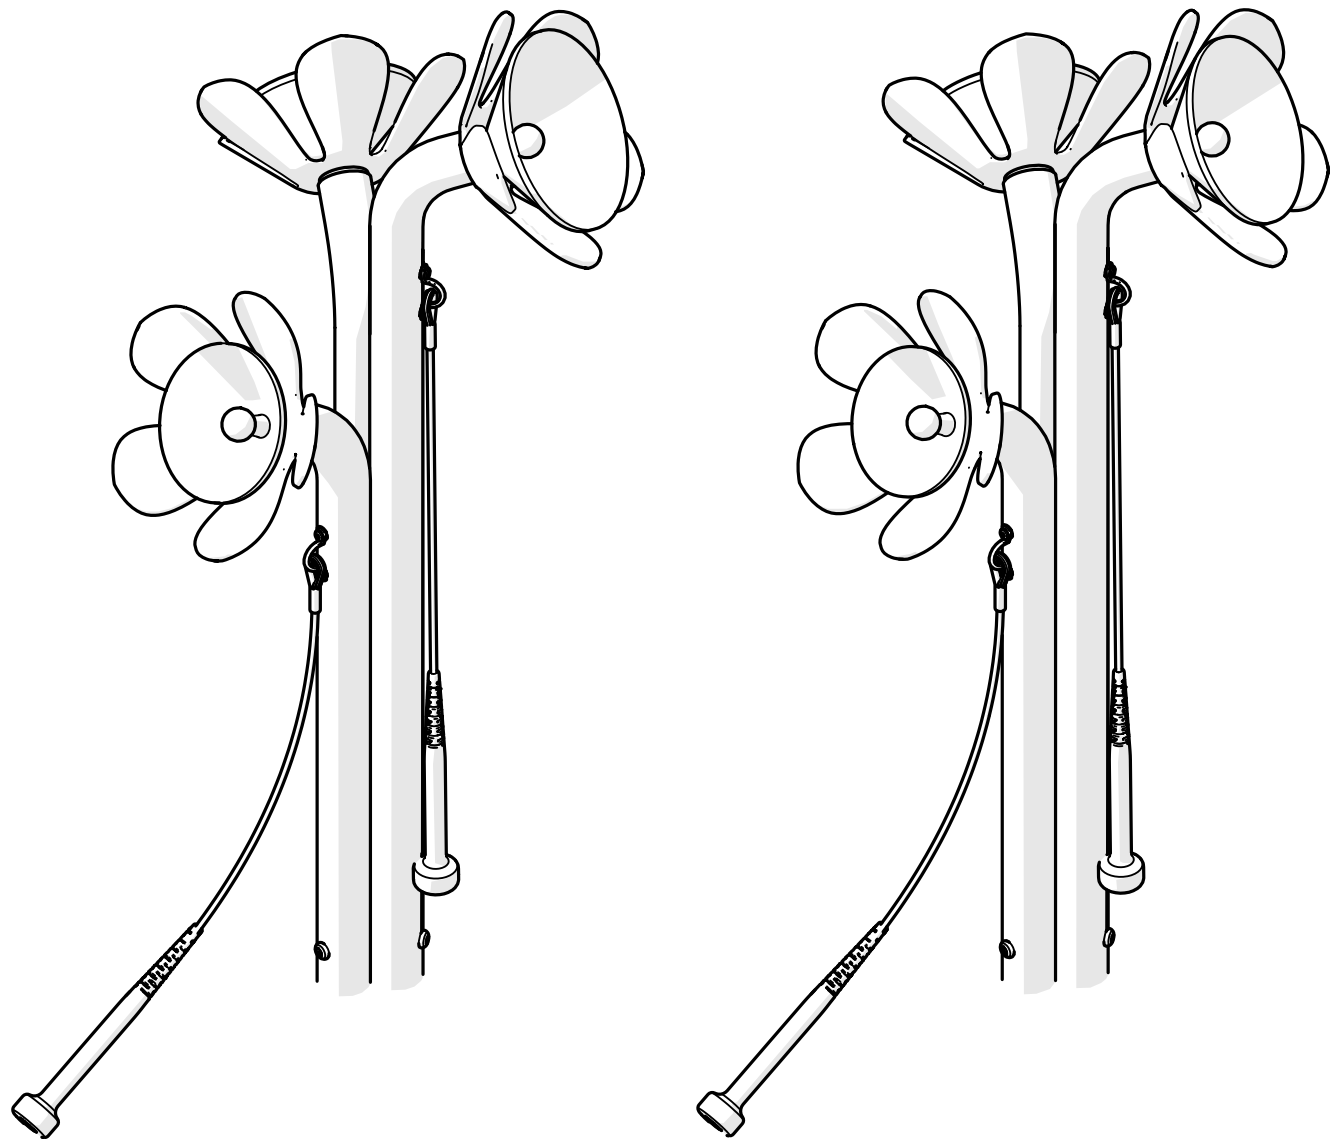

percussionplay.com

info@percussionplay.com

UK
[01730 235 180](tel:+441730235180)

USA & CAN
[+1 (866) 882 9170](tel:+18668829170)

EUR & ROW
[+44 1730 235 180](tel:+441730235180)