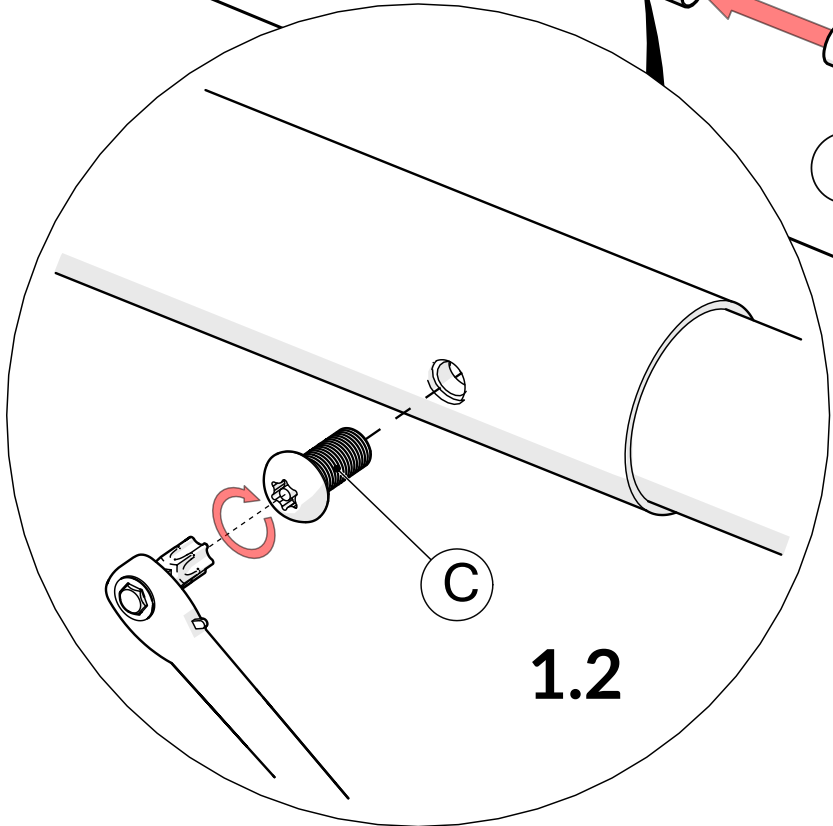

1.

1.1

1

4

C

1.2

TX45

C		x3

x3

2	+	5
3	+	6