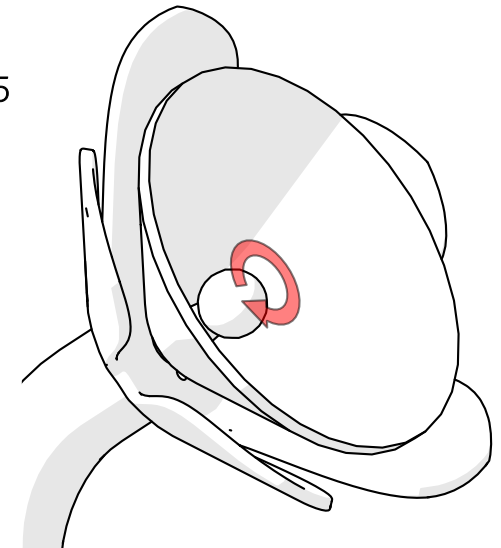

C-Major Posy

5.1

Diagram showing three components: a curved metal pipe, a flower-shaped instrument, and a circular plate. Below the components are two rows of musical notes and colors.

② + ⑬ + ⑭ 🎵 E5
Orange Yellow

③ + ⑮ + ⑯ 🎵 G5
Green Blue

5.2

5. x3

D-Minor Posy

5.1

Diagram 5.2 illustrates the assembly of the D-Minor Posy. The main assembly shows a flower-shaped instrument with five petals. A central stem (1) is shown with a nut (8) and a washer (11) being attached to the back of the petals. A large circular disc (9) is attached to the back of the petals with a screw (12). A smaller circular disc (10) is attached to the back of the petals with a screw (13). A larger circular disc (14) is attached to the back of the petals with a screw (15). A smaller circular disc (16) is attached to the back of the petals with a screw (16).