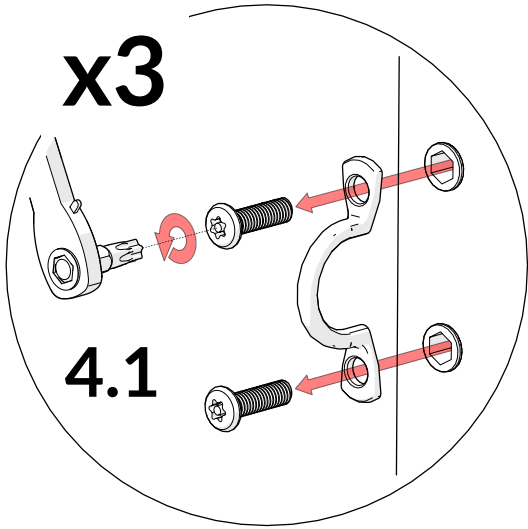

4. x3

TX30

7		x3
D		x6
E		x3

4.2

x3