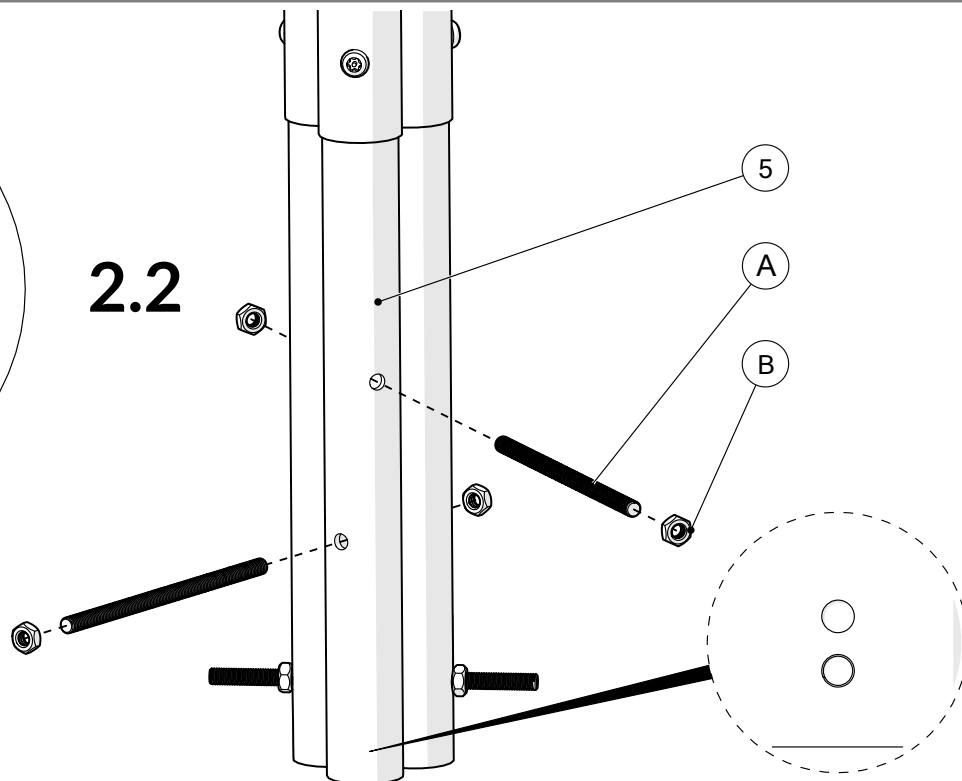

x3

2	+	5
3	+	6

2.

2.1

2.2

A		x3
B		x6

2.3

3.

C-Major Posy

5.1

Diagram showing three components: a curved metal pipe, a flower-shaped instrument, and a circular plate. Below the components are two rows of musical notes and colors.

② + ⑬ + ⑭ 🎵 E5
Orange Yellow

③ + ⑮ + ⑯ 🎵 G5
Green Blue

5.2

5. x3

D-Minor Posy

5.1

Diagram 5.2 illustrates the assembly of the D-Minor Posy. The main assembly shows a flower-shaped instrument with five petals. A central stem (1) is shown with a nut (8) and a washer (11) being attached to the back of the petals. A large circular disc (9) is attached to the back of the petals with a screw (12). A smaller circular disc (10) is attached to the back of the petals with a screw (13). A larger circular disc (14) is attached to the back of the petals with a screw (15). A smaller circular disc (16) is attached to the back of the petals with a screw (16).