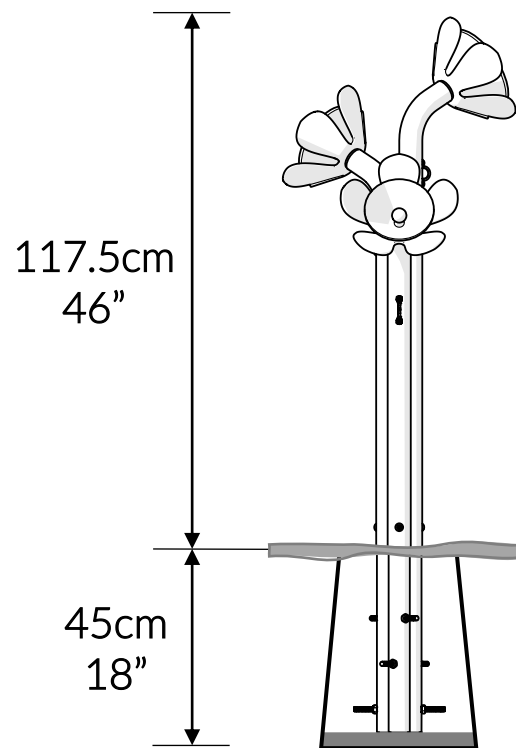

Check Risk Assessment