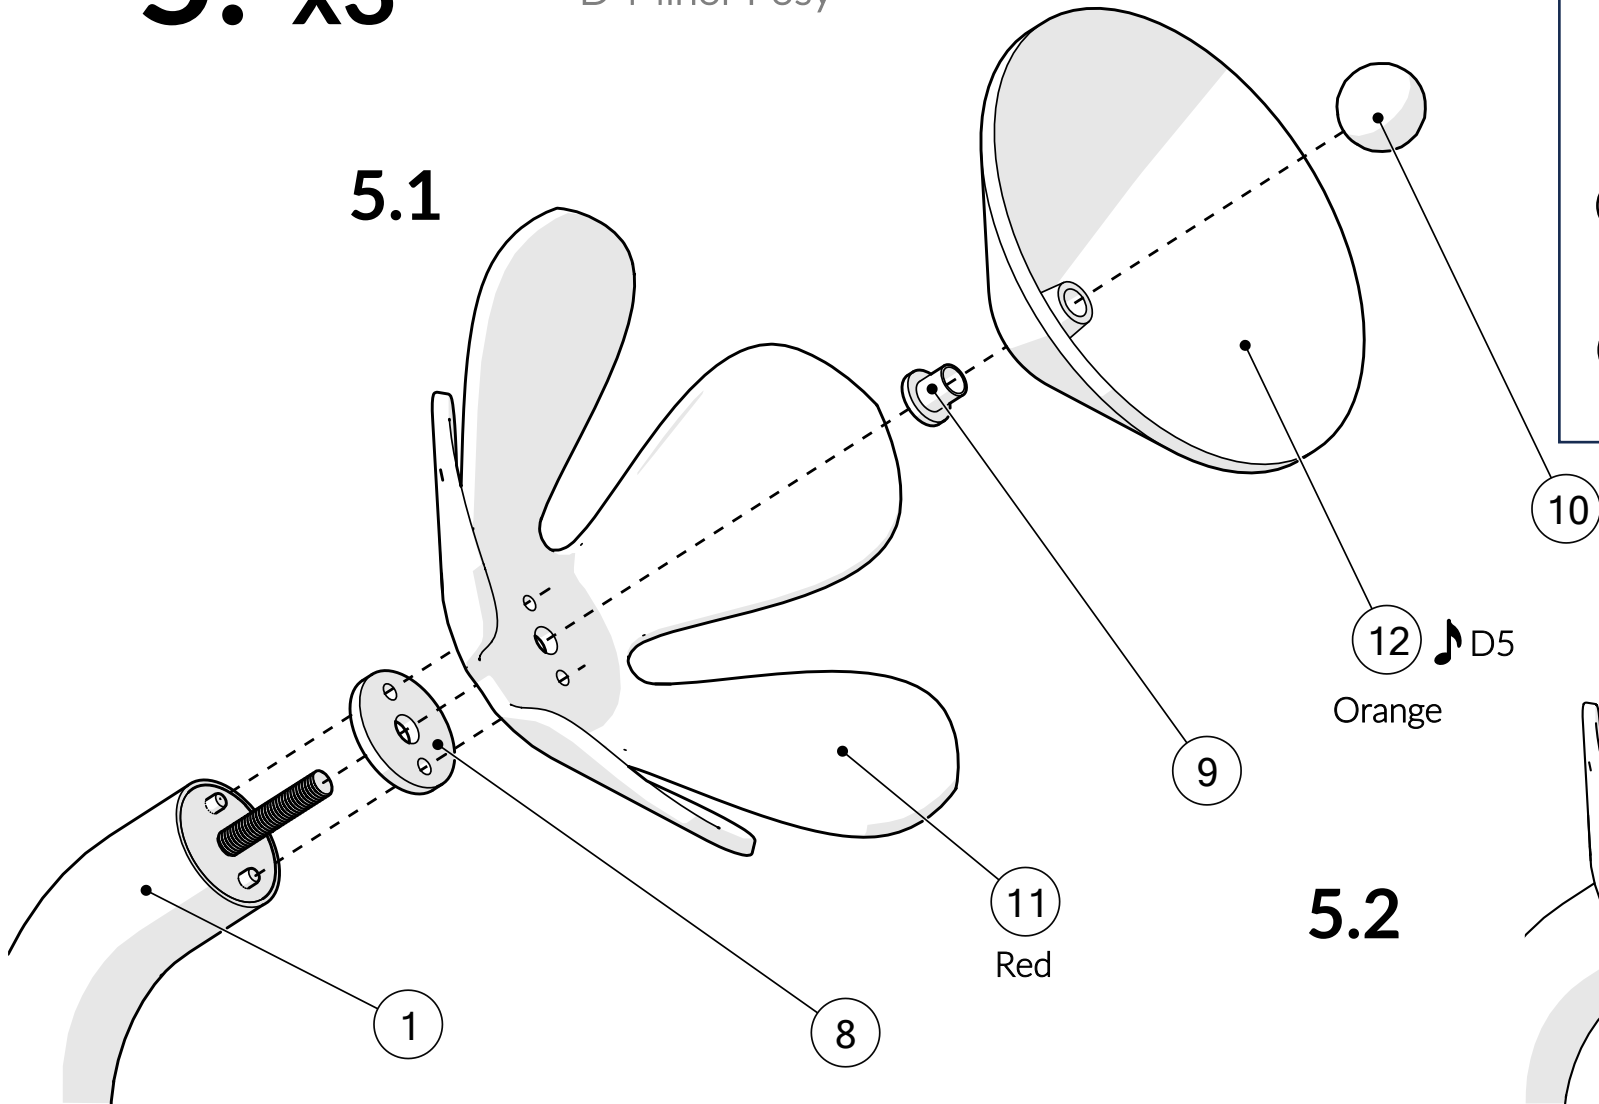

C-Major Posy

5.1

Diagram showing three components: a curved metal pipe, a flower-shaped instrument, and a circular plate. Below the components are two rows of musical notes and colors.

② + ⑬ + ⑭ 🎵 E5
Orange Yellow

③ + ⑮ + ⑯ 🎵 G5
Green Blue

5.2

5. x3

D-Minor Posy

5.1

Diagram 5.2 illustrates the assembly of the D-Minor Posy. The main assembly shows a flower-shaped instrument with five petals. A central stem (1) is shown with a nut (8) and a washer (11) being attached to the back of the petals. A large circular disc (9) is attached to the back of the petals with a screw (12). A smaller circular disc (10) is attached to the back of the petals with a screw (13). A larger circular disc (14) is attached to the back of the petals with a screw (15). A smaller circular disc (16) is attached to the back of the petals with a screw (16).