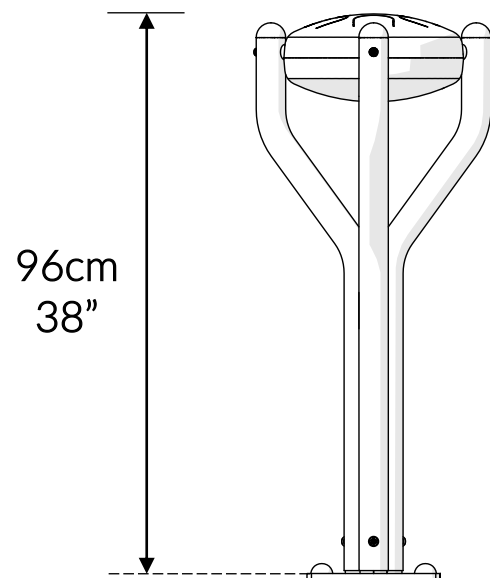

Part Reference	Description
PP-BABL-C-MA-SU	Babel Drum (Small) - C-Major (Surface Fix)

Check Risk Assessment

## Packages

x1

x1

x1

		L	W	H	Weight	Net
x1	900930	34cm / 13"	34cm / 13"	21cm / 8"	7kg / lbs	
x1	900526	140cm / 55"	40cm / 16"	5cm / 2"	10kg / 22lbs	
x1	902170	32cm / 12.5"	23cm / 9"	23cm / 9"	6kg / lbs	

## Tools required (not supplied)

¼" Bit Driver Ratchet

Spirit level

Tape Measure

900930

① x1

900526

② x3