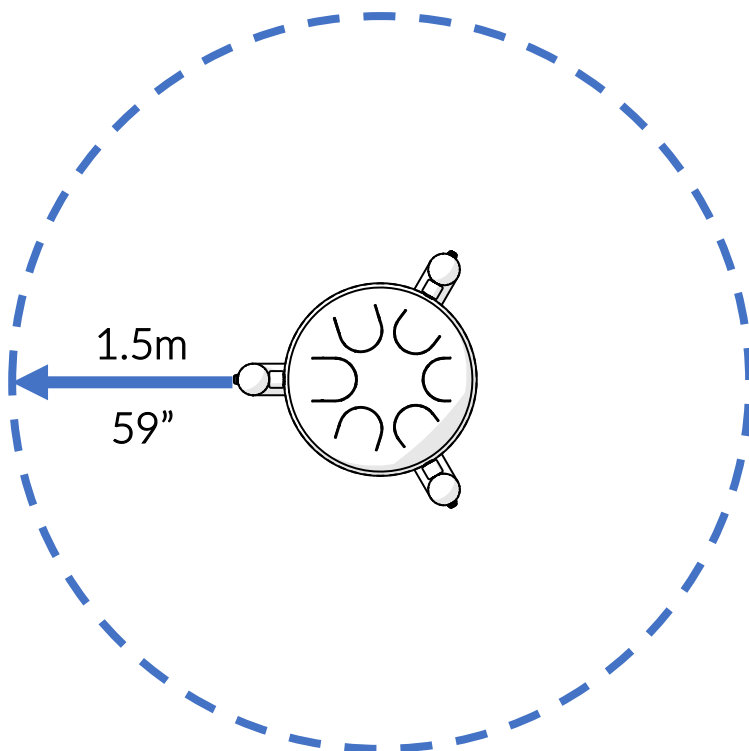

Part Reference	Description
PP-BABL-C-MA-SU	Babel Drum (Small) - C-Major (Surface Fix)

Check Risk Assessment

## Packages

x1

x1

x1

		L	W	H	Weight	Net
x1	900930	34cm / 13"	34cm / 13"	21cm / 8"	7kg / lbs	
x1	900526	140cm / 55"	40cm / 16"	5cm / 2"	10kg / 22lbs	
x1	902170	32cm / 12.5"	23cm / 9"	23cm / 9"	6kg / lbs	

## Tools required (not supplied)

¼" Bit Driver Ratchet

Spirit level

Tape Measure

900930

① x1

900526

② x3