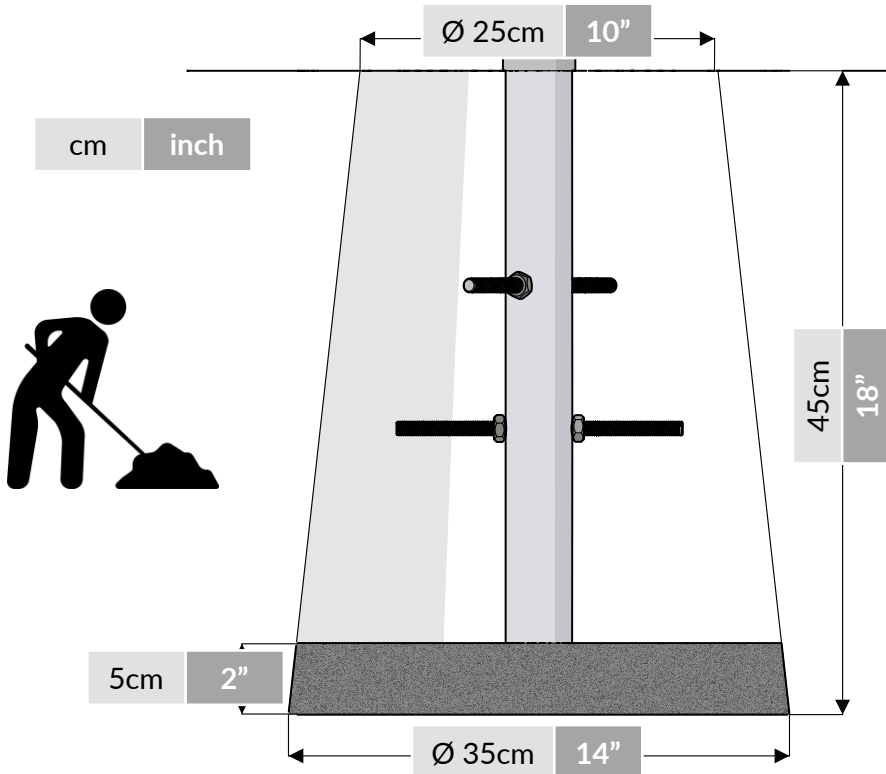

# 3.

Foundations should not present a hazard

Refer to your local Health & Safety standards

118cm  
46"

Use spirit level  
(not supplied)