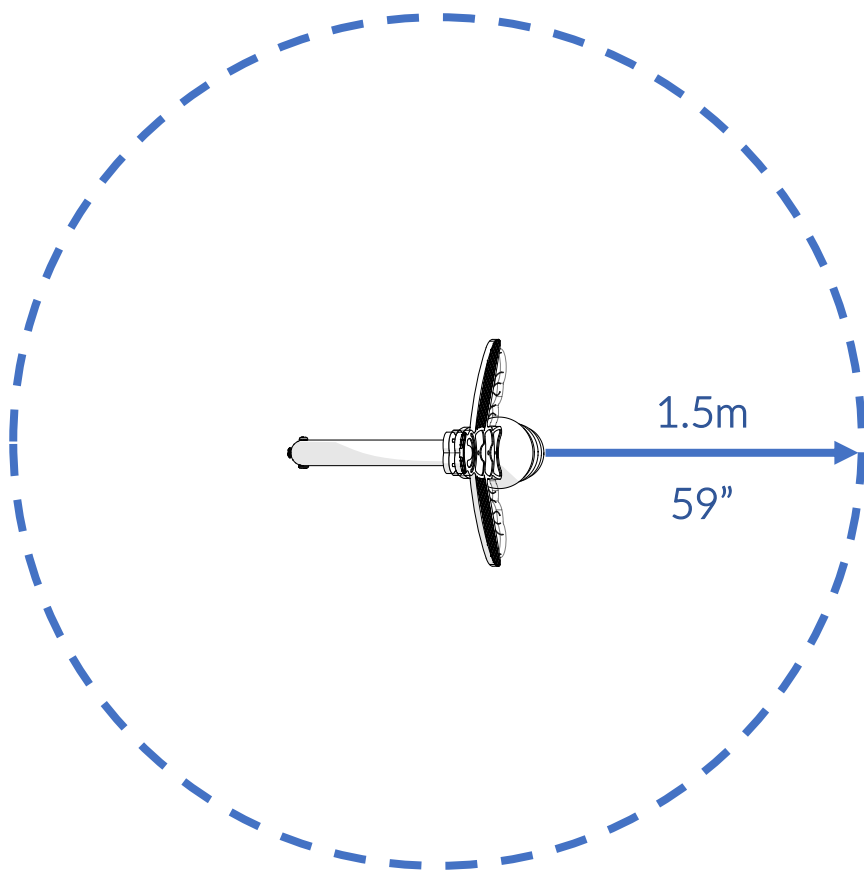

Part Reference	Description
PP-INS-FIRE-GF	Firefly (Ground Fix)

Check Risk Assessment

### Packages

x1

x1

x1

		L	W	H	Weight	Net
x1	906265	79cm / 31"	37.5cm / 15"	9cm / 3.5"		
x1	906268	25cm / 10"	22cm / 9"	22cm / 9"		
x1	906272	148cm / 50"	48cm / 6"	7cm / 2"		

### Tools required (not supplied)

¼" Bit Driver Ratchet

x2

¼" hex adapter

11/16" / 17mm Spanner

x2

Tape Measure

Spirit level

906265	
<p>3 x1 810288</p> 	

906268	
<p>4 x1 810292</p> 	
<p>E x1 500746</p> 	

Not to scale