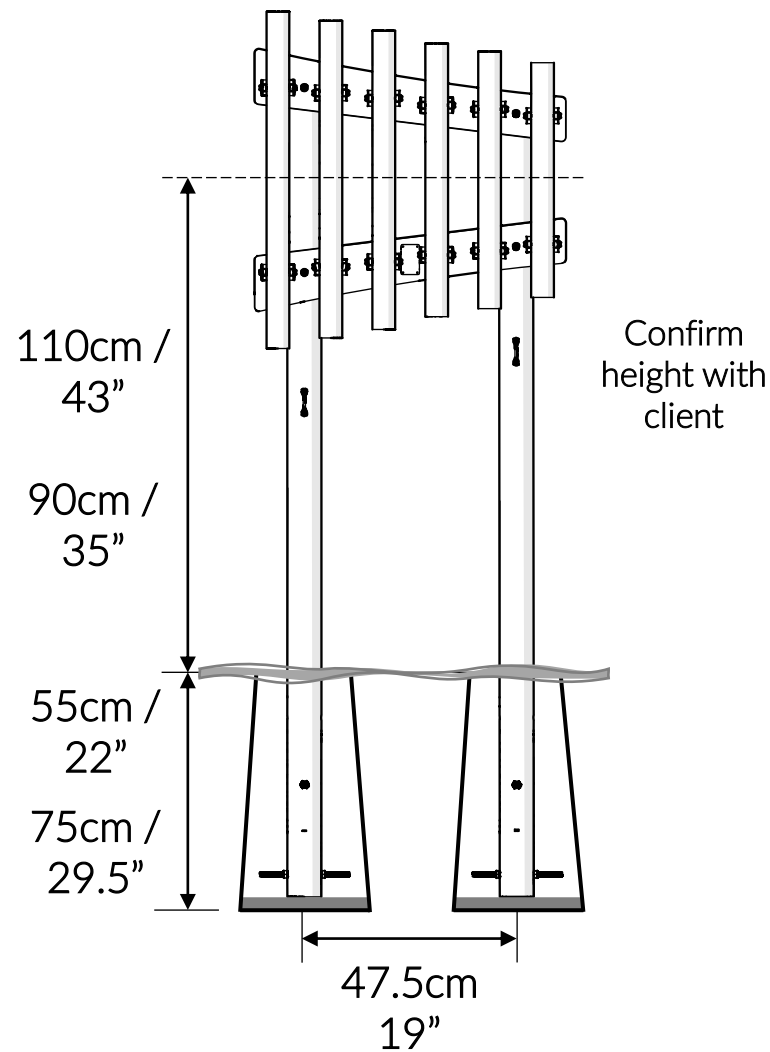

Part Reference	Description
PP-RTCH-RB-GR	Rainbow Trio Chimes (Ground Fix)

Check Risk Assessment

Packages

x1

x1

x1

		L	W	H	Weight	Net
x1	903326	80cm / 31.5"	70cm / 27.5"	10cm / 4"	12kg / 26lbs	
x1	901462	200cm / 79"	10cm / 4"	10cm / 4"	9kg / 20lbs	
x1	901463	200cm / 79"	10cm / 4"	10cm / 4"	9kg / 20lbs	

Tools required (not supplied)

¼" Bit Driver Ratchet

11/16" / 17mm Spanner

x2

¼" hex adapter

Spirit level

Tape Measure

903326	
	
<p>① x1</p>	
<p>④ x2</p> <p>900837</p> 	<p>TX30 x1</p> <p>500473</p> 
	<p>TX40 x1</p> <p>500474</p> 
	<p>Ⓐ x4</p> <p>502452</p> 
	<p>Ⓑ x4</p> <p>500456</p> 

901462	
	
<p>② x1</p>	
<p>Ⓒ x1</p> <p>603150</p> 	
<p>Ⓓ x2</p> <p>500746</p> 	
<p>Ⓔ x4</p> <p>500457</p> 	
<p>Ⓕ x2</p> <p>500627</p> 	

901463	
	
<p>③ x1</p>	
<p>Ⓒ x1</p> <p>603150</p> 	
<p>Ⓓ x2</p> <p>500746</p> 	
<p>Ⓔ x4</p> <p>500457</p> 	
<p>Ⓕ x2</p> <p>500627</p> 	
<p>Not to scale</p>	