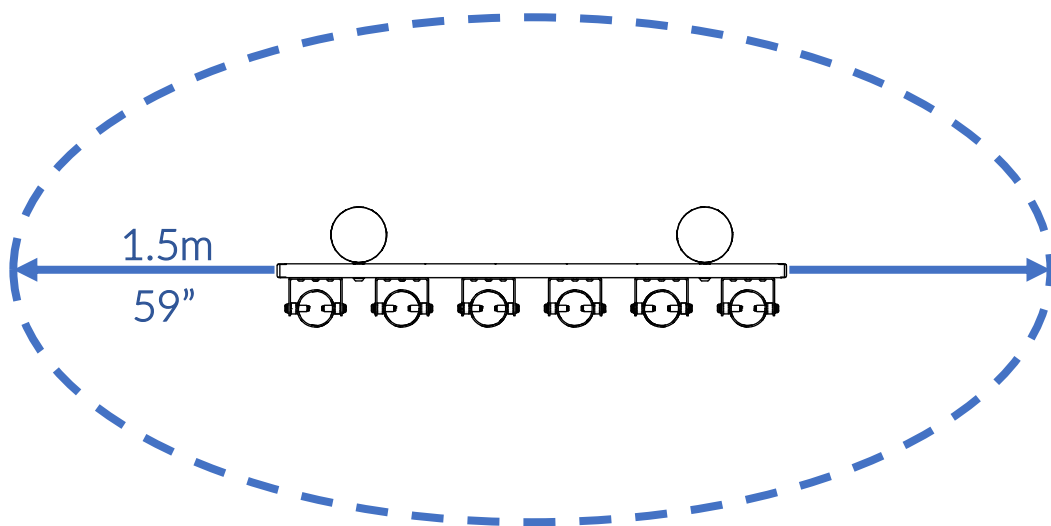

Part Reference	Description
PP-RTCH-RB-GR	Rainbow Trio Chimes (Ground Fix)

Check Risk Assessment

Packages

x1

x1

x1

		L	W	H	Weight	Net
x1	903326	80cm / 31.5"	70cm / 27.5"	10cm / 4"	12kg / 26lbs	
x1	901462	200cm / 79"	10cm / 4"	10cm / 4"	9kg / 20lbs	
x1	901463	200cm / 79"	10cm / 4"	10cm / 4"	9kg / 20lbs	

Tools required (not supplied)

¼" Bit Driver Ratchet

11/16" / 17mm Spanner

x2

¼" hex adapter

Spirit level

Tape Measure

903326	
	
<p>① x1</p>	
<p>④ x2</p> <p>900837</p> 	<p>TX30 x1</p> <p>500473</p> 
	<p>TX40 x1</p> <p>500474</p> 
	<p>Ⓐ x4</p> <p>502452</p> 
	<p>Ⓑ x4</p> <p>500456</p> 

901462	
	
<p>② x1</p>	
<p>Ⓒ x1</p> <p>603150</p> 	
<p>Ⓓ x2</p> <p>500746</p> 	
<p>Ⓔ x4</p> <p>500457</p> 	
<p>Ⓕ x2</p> <p>500627</p> 	

901463	
	
<p>③ x1</p>	
<p>Ⓒ x1</p> <p>603150</p> 	
<p>Ⓓ x2</p> <p>500746</p> 	
<p>Ⓔ x4</p> <p>500457</p> 	
<p>Ⓕ x2</p> <p>500627</p> 	
<p>Not to scale</p>	