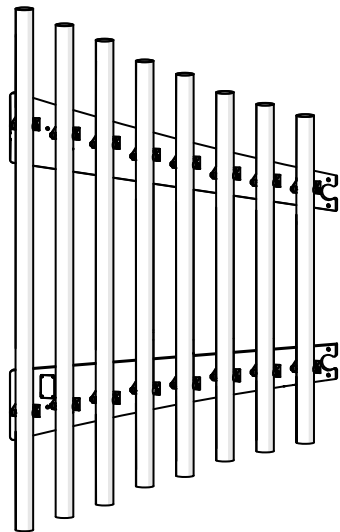

Part Reference	Description
PP-FREC-SY-PE-GR	C3-C6 Symphony Pentatonic - 16 notes (Ground Fix)

Check Risk Assessment

### Packages

x1

x1

x1

x1

x1

		L	W	H	Weight	Net
x1	903193	155cm / 61"	105cm / 41"	15cm / 6"	21kg / 46lbs	
x1	904589	105cm / 41"	105cm / 41"	15cm / 6"	21kg / 46lbs	
x1	901463	200cm / 79"	10cm / 4"	10cm / 4"	8kg / 17.5lbs	
x1	901464	200cm / 79"	10cm / 4"	10cm / 4"	8kg / 17.5lbs	
x1	901465	200cm / 79"	10cm / 4"	10cm / 4"	8kg / 17.5lbs	

### Tools required (not supplied)

¼" Bit Driver Ratchet

11/16" / 17mm Spanner

¼" hex adapter

Spirit level

Tape Measure

903193

① x1

TX30 x1  
500473

TX40 x1  
500474

Ⓐ x6  
502452

⑥ x1  
900837

Ⓑ x6  
500456

⑦ x2  
900832

904589

② x1