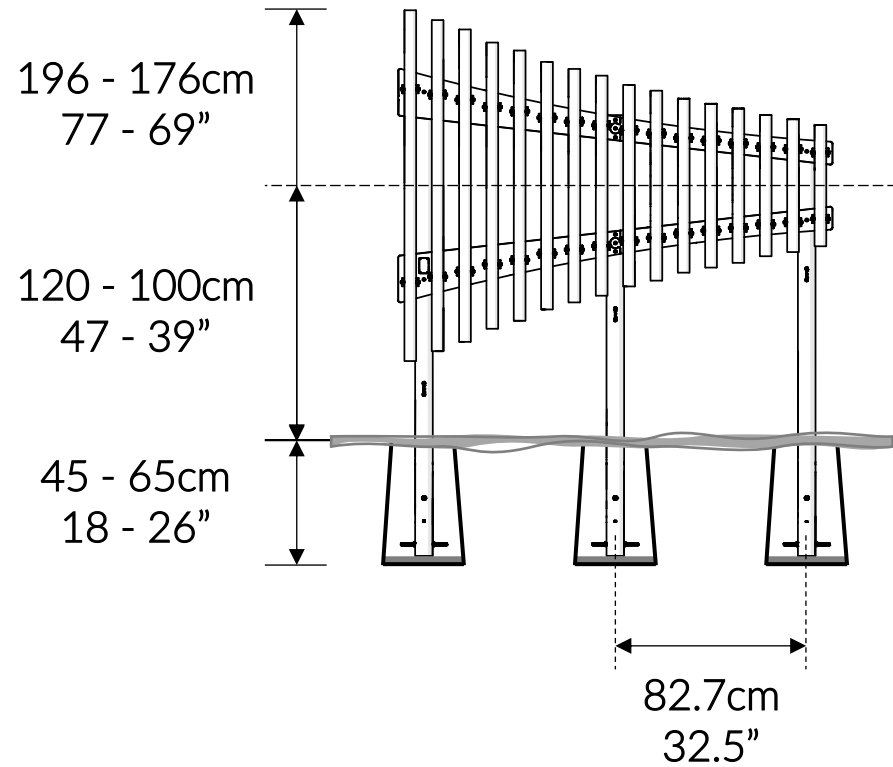

### Packages

x1

x1

x1

x1

x1

		L	W	H	Weight	Net
x1	903193	155cm / 61"	105cm / 41"	15cm / 6"	21kg / 46lbs	
x1	904589	105cm / 41"	105cm / 41"	15cm / 6"	21kg / 46lbs	
x1	901463	200cm / 79"	10cm / 4"	10cm / 4"	8kg / 17.5lbs	
x1	901464	200cm / 79"	10cm / 4"	10cm / 4"	8kg / 17.5lbs	
x1	901465	200cm / 79"	10cm / 4"	10cm / 4"	8kg / 17.5lbs	

### Tools required (not supplied)

¼" Bit Driver Ratchet

11/16" / 17mm Spanner

¼" hex adapter

Spirit level

Tape Measure

903193

① x1

## 3.2

E		x12
F		x6

4.