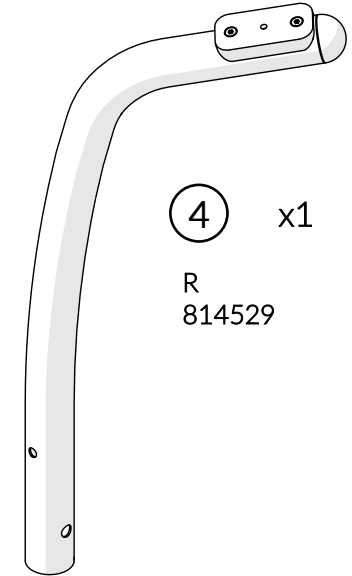

### Packages

x1

x1

		L	W	H	Weight
x1	913751	75cm / 29.5"	75cm / 29.5"	15cm / 6"	17kg / 37.5lbs
x1	914551	126cm / 49.5"	34cm / 13.5"	5cm / 2"	15kg / 33lbs

### Tools required (not supplied)

¼" Bit Driver Ratchet

11/16" / 17mm Spanner

Spirit level

Tape Measure

913751

① x1

914551

② x2  
614531

③ x1  
L  
814530

④ x1  
R  
814529

TX30 x1  
500473

TX45 x2  
500720

① A x2  
501196

① B x4  
500613

① C x4  
500457