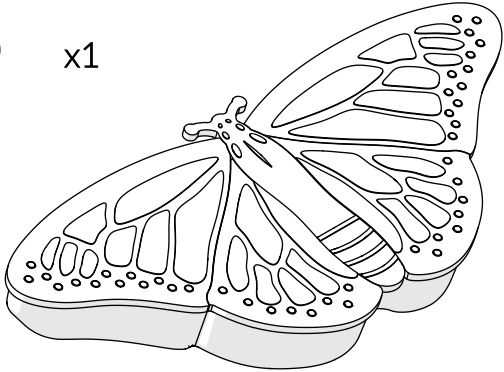

### Packages

x1

x1

		L	W	H	Weight
x1	913751	75cm / 29.5"	75cm / 29.5"	15cm / 6"	17kg / 37.5lbs
x1	914551	126cm / 49.5"	34cm / 13.5"	5cm / 2"	15kg / 33lbs

### Tools required (not supplied)

¼" Bit Driver Ratchet

11/16" / 17mm Spanner

Spirit level

Tape Measure

913751

① x1

914551