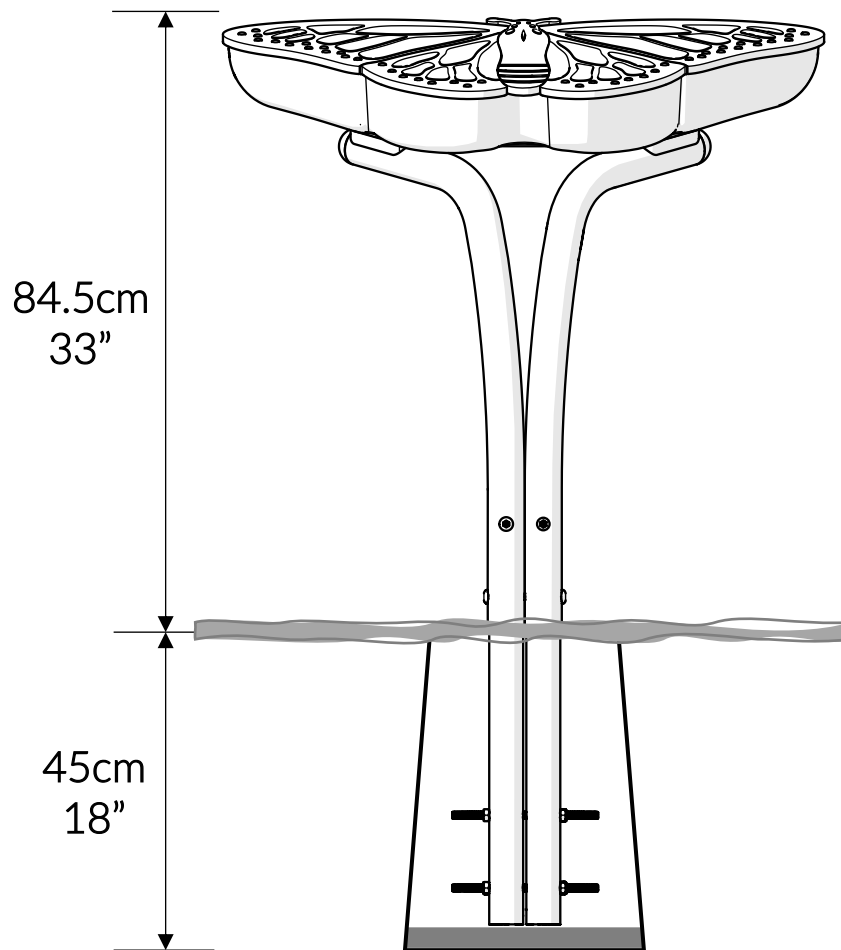

Part Reference	Description
PP-BUTT-GF	Butterfly (Ground Fix)

Check Risk Assessment

### Packages

x1

x1

		L	W	H	Weight
x1	913751	75cm / 29.5"	75cm / 29.5"	15cm / 6"	17kg / 37.5lbs
x1	914551	126cm / 49.5"	34cm / 13.5"	5cm / 2"	15kg / 33lbs

### Tools required (not supplied)

¼" Bit Driver Ratchet

11/16" / 17mm Spanner

Spirit level

Tape Measure

913751

① x1

914551

② x2  
614531

③ x1  
L  
814530

④ x1  
R  
814529

TX30 x1  
500473

TX45 x2  
500720

① A x2  
501196

① B x4  
500613

① C x4  
500457