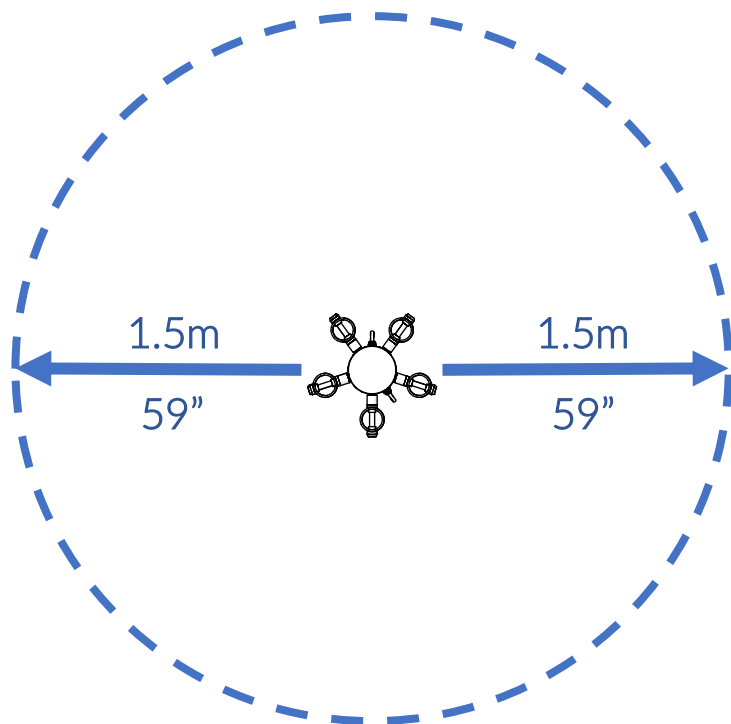

Part Reference	Description
PP-PENT-GR	Penta Post (Each) (Ground Fix)

Check Risk Assessment

### Packages

x1

		L	W	H	Weight	Net
x1	903202	150cm / 59"	28cm / 11"	28cm / 11"	11kg / 24lbs	

### Tools required (not supplied)

¼" Bit Driver Ratchet

11/16" / 17mm Spanner

x2

Spirit level

Tape Measure

Not to scale

903202		
 <p>① x1</p>	<p>Ⓐ x4 500457</p> 	<p>Ⓑ x2 500627</p> 
	<p>Ⓒ x4 500746</p> 	
	<p>Ⓓ x2 603150</p> 	
	<p>② x2 900837</p> 	
	<p>x1 TX30 500473</p> 	

## 1.3

A		x4
B		x2