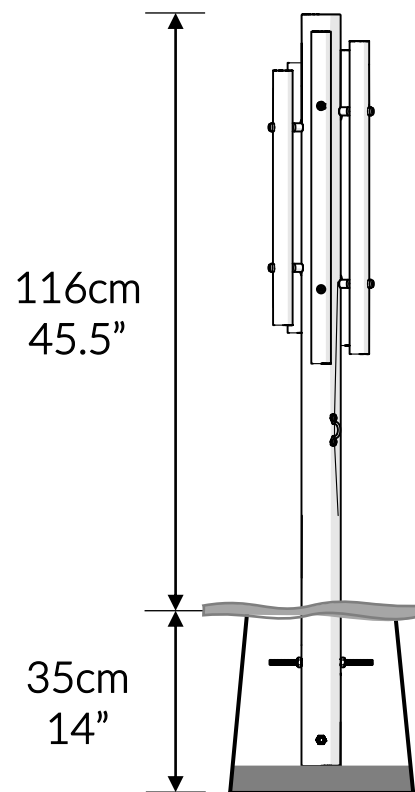

Part Reference	Description
PP-PENT-GR	Penta Post (Each) (Ground Fix)

Check Risk Assessment

### Packages

x1

		L	W	H	Weight	Net
x1	903202	150cm / 59"	28cm / 11"	28cm / 11"	11kg / 24lbs	

### Tools required (not supplied)

¼" Bit Driver Ratchet

11/16" / 17mm Spanner

x2

Spirit level

Tape Measure

Not to scale

903202		
 <p>① x1</p>	<p>Ⓐ x4 500457</p> 	<p>Ⓑ x2 500627</p> 
	<p>Ⓒ x4 500746</p> 	
	<p>Ⓓ x2 603150</p> 	
	<p>② x2 900837</p> 	
	<p>x1 TX30 500473</p> 	

## 1.3

A		x4
B		x2