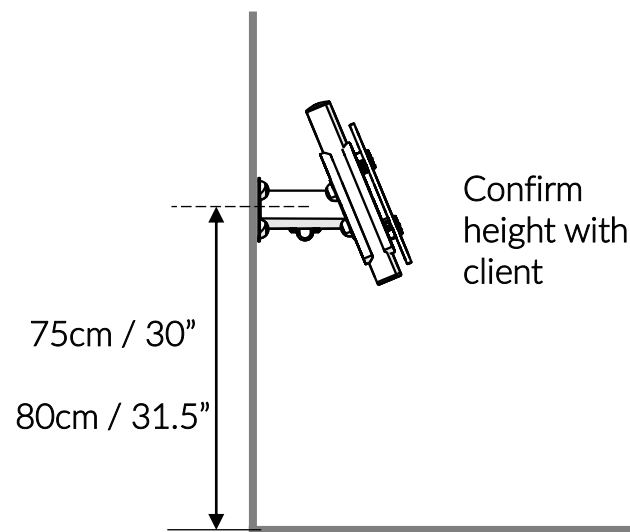

Part Reference	Description
PP-RTME-RB-HD-WA	Rainbow Trio Metallophone (Wall Fix)

Check Risk Assessment

Packages

x1

x1

		L	W	H	Weight	Net
x1	903327	47cm / 18.5"	47cm / 18.5"	26cm / 10"	9kg / 20lbs	
x1	903329	32cm / 12.5"	23cm / 9"	23cm / 9"	3kg / 6.6lbs	

Tools required (not supplied)

¼" Bit Driver Ratchet

Tape Measure

Spirit level

903327	
 1 x1	 2 x2 900837
A x4 501197 	B x4 500673 
x1 TX30 500473 	C x4 600707 
x1 TX40 500474 	D x4 600708 

903329	
3 x1 803067 	
C x4 600707 	
D x4 600708 	
E x1 603150 	
F x2 500746 	