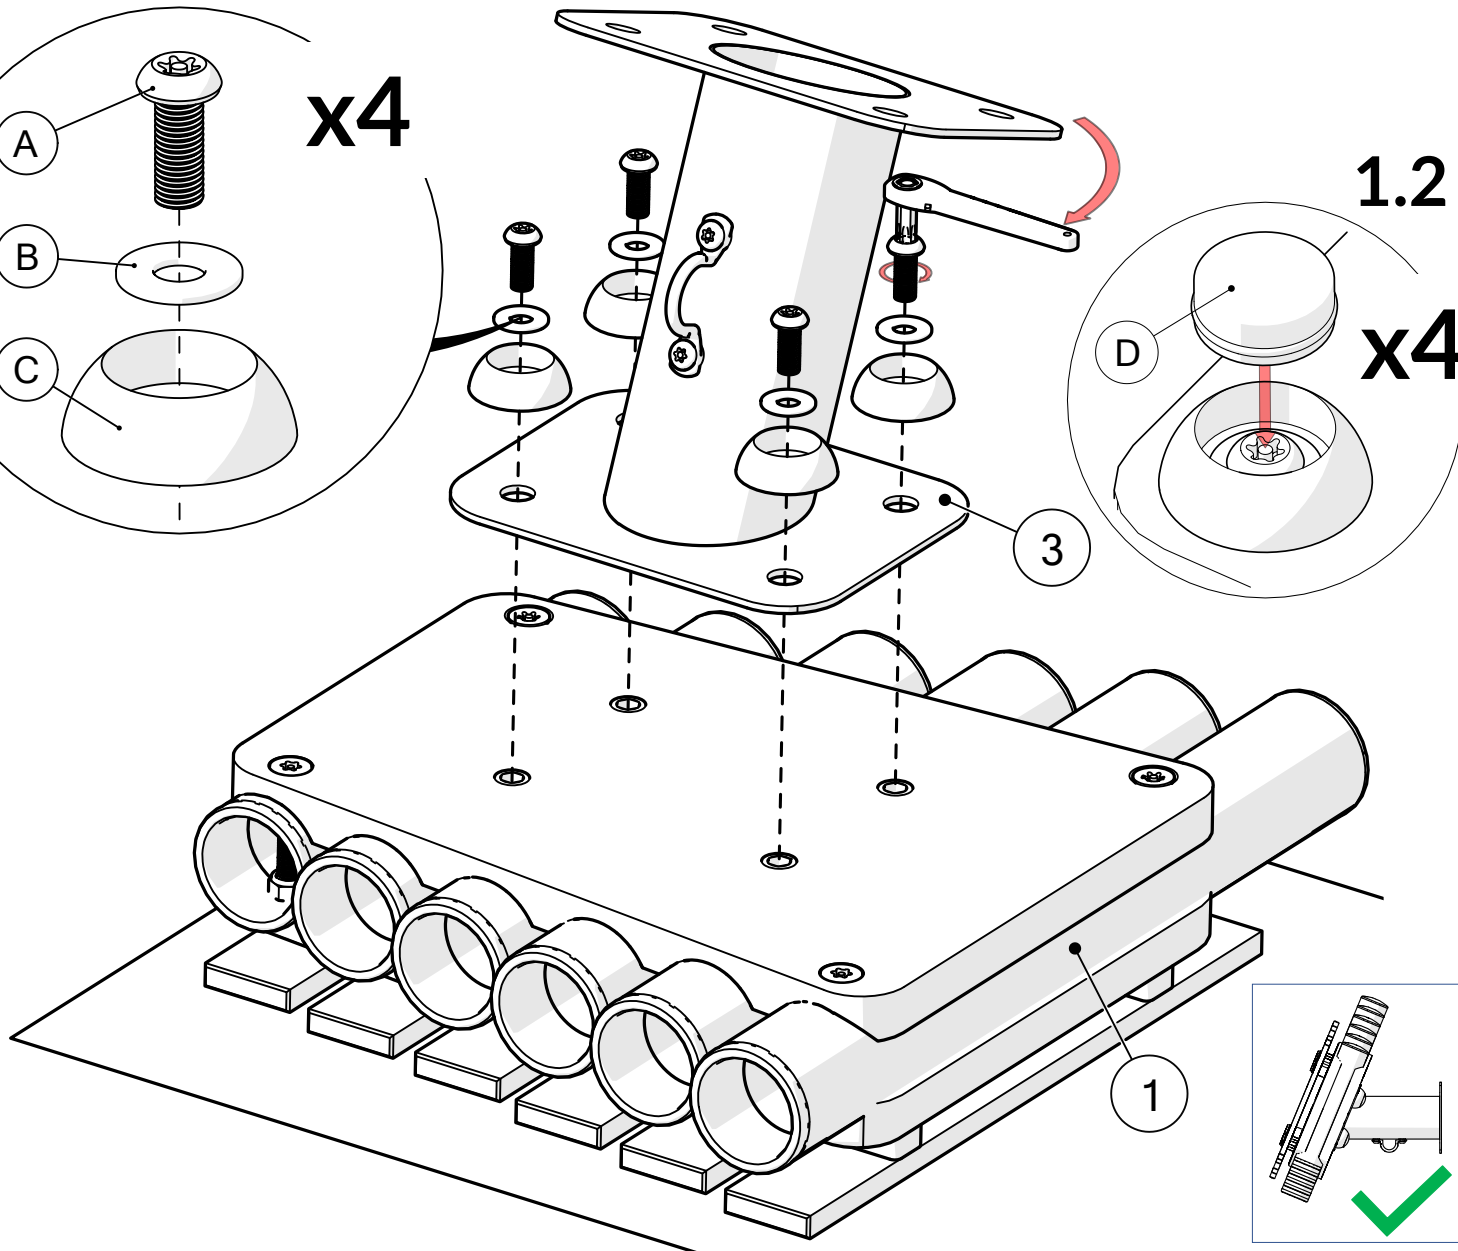

1.

1.1

A		x4
B		x4
C		x4
D		x4

1.2

x4