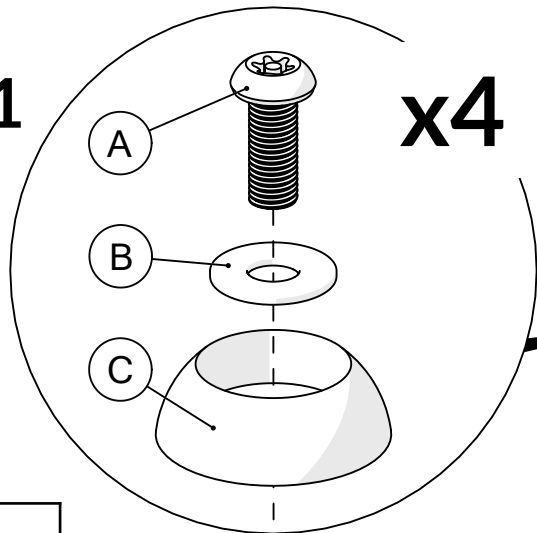

Part Reference	Description
PP-RTME-RB-HD-WA	Rainbow Trio Metallophone (Wall Fix)

Check Risk Assessment

Packages

x1

x1

		L	W	H	Weight	Net
x1	903327	47cm / 18.5"	47cm / 18.5"	26cm / 10"	9kg / 20lbs	
x1	903329	32cm / 12.5"	23cm / 9"	23cm / 9"	3kg / 6.6lbs	

Tools required (not supplied)

¼" Bit Driver Ratchet

Tape Measure

Spirit level

903327	
 1 x1	 2 x2 900837
A x4 501197 	B x4 500673 
x1 TX30 500473 	C x4 600707 
x1 TX40 500474 	D x4 600708 

903329	
3 x1 803067 	
C x4 600707 	
D x4 600708 	
E x1 603150 	
F x2 500746 	

1.

1.1

A		x4
B		x4
C		x4
D		x4

1.2

x4

2.

Use spirit level

C		x4
D		x4