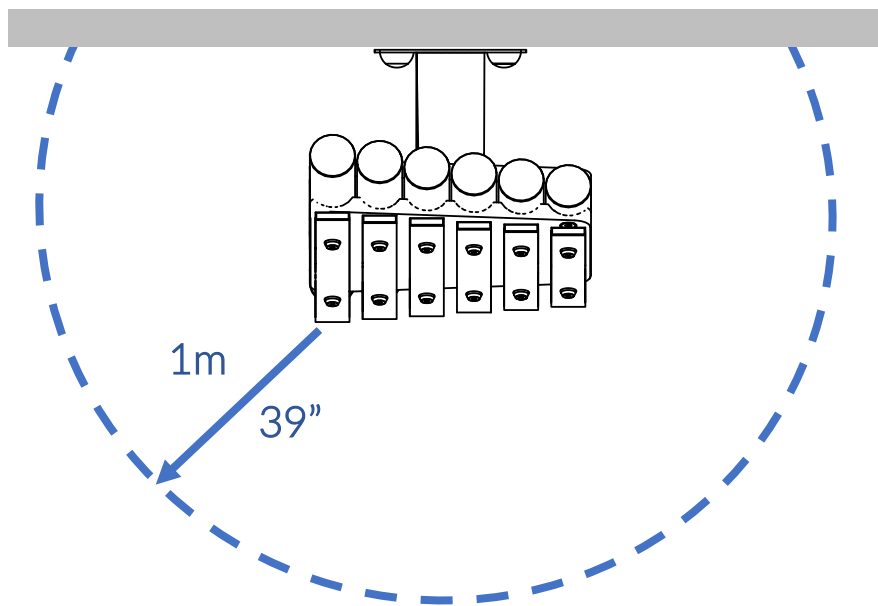

Part Reference	Description
PP-RTME-RB-HD-WA	Rainbow Trio Metallophone (Wall Fix)

Check Risk Assessment

Packages

x1

x1

		L	W	H	Weight	Net
x1	903327	47cm / 18.5"	47cm / 18.5"	26cm / 10"	9kg / 20lbs	
x1	903329	32cm / 12.5"	23cm / 9"	23cm / 9"	3kg / 6.6lbs	

Tools required (not supplied)

¼" Bit Driver Ratchet

Tape Measure

Spirit level

903327	
 1 x1	 2 x2 900837
A x4 501197 	B x4 500673 
x1 TX30 500473 	C x4 600707 
x1 TX40 500474 	D x4 600708 

903329	
3 x1 803067 	
C x4 600707 	
D x4 600708 	
E x1 603150 	
F x2 500746 	