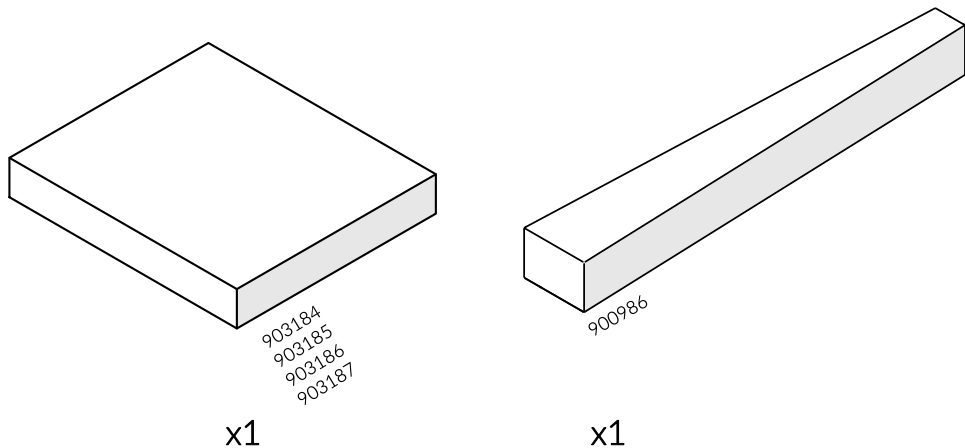

Part Reference	Description
PP-CAVA-SD-GR	Cavatina (Ground Fix)
PP-CAVA-RB-SD-GR	Cavatina - Rainbow (Ground Fix)
PP-CAVA-HD-GR	Heavy Duty Cavatina (Ground Fix)
PP-CAVA-RB-HD-GR	Heavy Duty Cavatina - Rainbow (Ground Fix)

Check Risk Assessment

Packages

		L	W	H	Weight	Net
x1	903184 903185 903186 903187	80cm / 31.5"	70cm / 27.5"	12cm / 5"	15kg / 33lbs	
x1	900986	117cm / 46"	18cm / 7"	13cm / 5"	5kg / 11lbs	

Tools required (not supplied)

¼" Bit Driver Ratchet ½" Socket spanner

11/16" / 17mm Spanner x2

Spirit level

Tape Measure

<p>903184 903185 903186 903187</p>	
<p>① x1</p> 	
<p>Ⓐ x4 500676</p> 	<p>Ⓑ x4 500673</p> 
<p>x1 TX30 500473</p> 	<p>Ⓒ x4 600707</p> 
<p>② x2 900837</p> 	<p>Ⓓ x4 600708</p> 

<p>900986</p>	
<p>③ x1 800549</p> 	
<p>Ⓔ x4 500457</p> 	
<p>Ⓕ x2 500627</p> 	
<p>Ⓖ x1 603150</p> 	
<p>Ⓗ x2 500746</p> 	

Not to scale

1.

1.1

1.2

A		x4
B		x4
C		x4
D		x4

2.

2.1