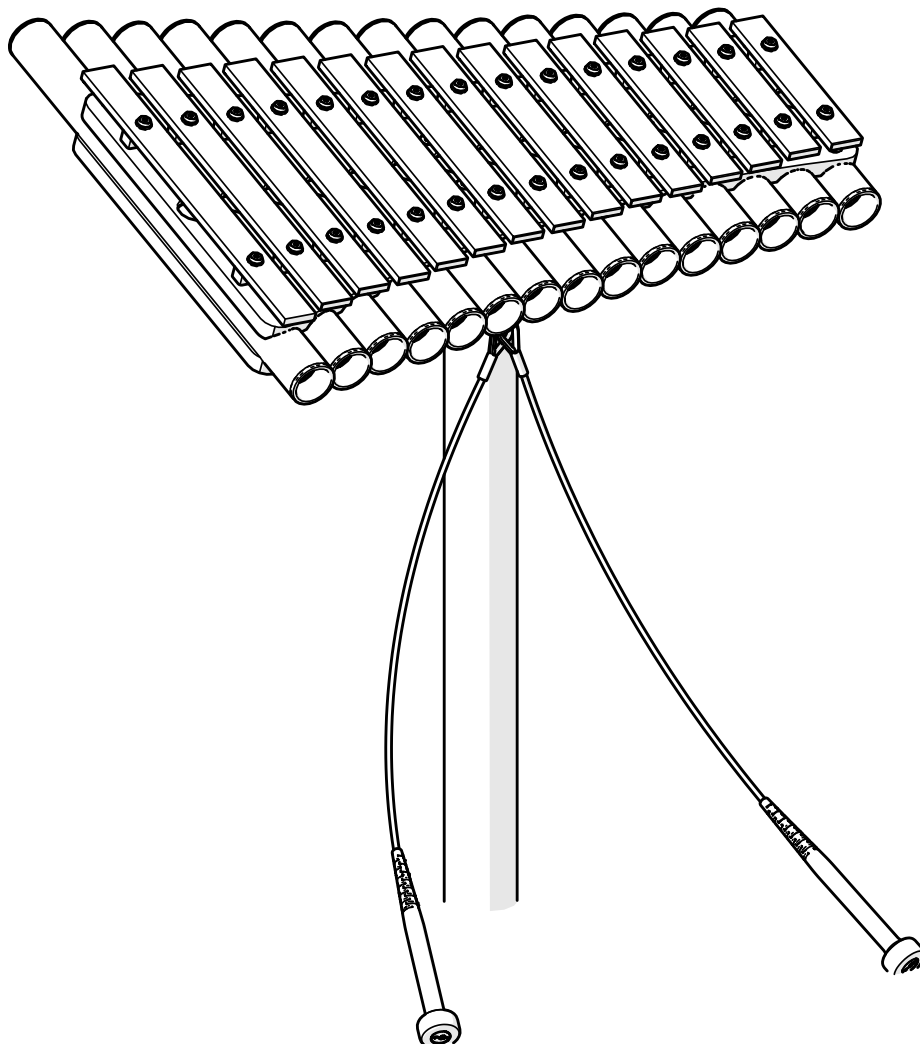

percussionplay.com

info@percussionplay.com

UK
[01730 235 180](tel:01730235180)

USA & CAN
[+1 (866) 882 9170](tel:+18668829170)

EUR & ROW
[+44 1730 235 180](tel:+441730235180)