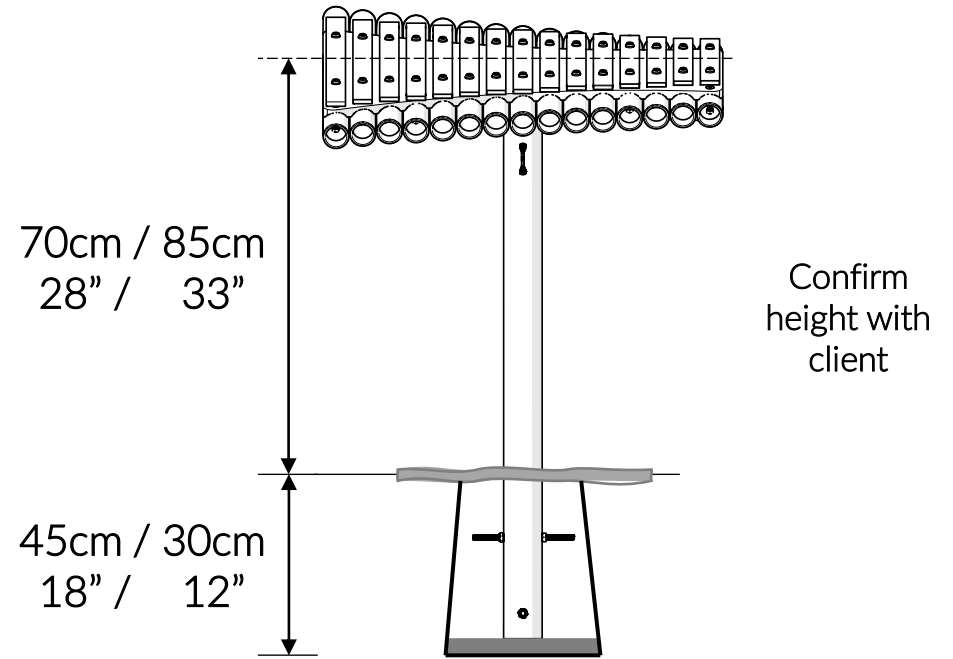

Part Reference	Description
PP-CAVA-SD-GR	Cavatina (Ground Fix)
PP-CAVA-RB-SD-GR	Cavatina - Rainbow (Ground Fix)
PP-CAVA-HD-GR	Heavy Duty Cavatina (Ground Fix)
PP-CAVA-RB-HD-GR	Heavy Duty Cavatina - Rainbow (Ground Fix)

Check Risk Assessment

Packages

		L	W	H	Weight	Net
x1	903184 903185 903186 903187	80cm / 31.5"	70cm / 27.5"	12cm / 5"	15kg / 33lbs	
x1	900986	117cm / 46"	18cm / 7"	13cm / 5"	5kg / 11lbs	

Tools required (not supplied)

¼" Bit Driver Ratchet ½" Socket spanner

11/16" / 17mm Spanner x2

Spirit level

Tape Measure

<p>903184 903185 903186 903187</p>	
<p>① x1</p> 	
<p>Ⓐ x4 500676</p> 	<p>Ⓑ x4 500673</p> 
<p>x1 TX30 500473</p> 	<p>Ⓒ x4 600707</p> 
<p>② x2 900837</p> 	<p>Ⓓ x4 600708</p> 

<p>900986</p>	
<p>③ x1 800549</p> 	
<p>Ⓔ x4 500457</p> 	
<p>Ⓕ x2 500627</p> 	
<p>Ⓖ x1 603150</p> 	
<p>Ⓗ x2 500746</p> 	

Not to scale

1.

1.1

1.2

A		x4
B		x4
C		x4
D		x4

2.

2.1