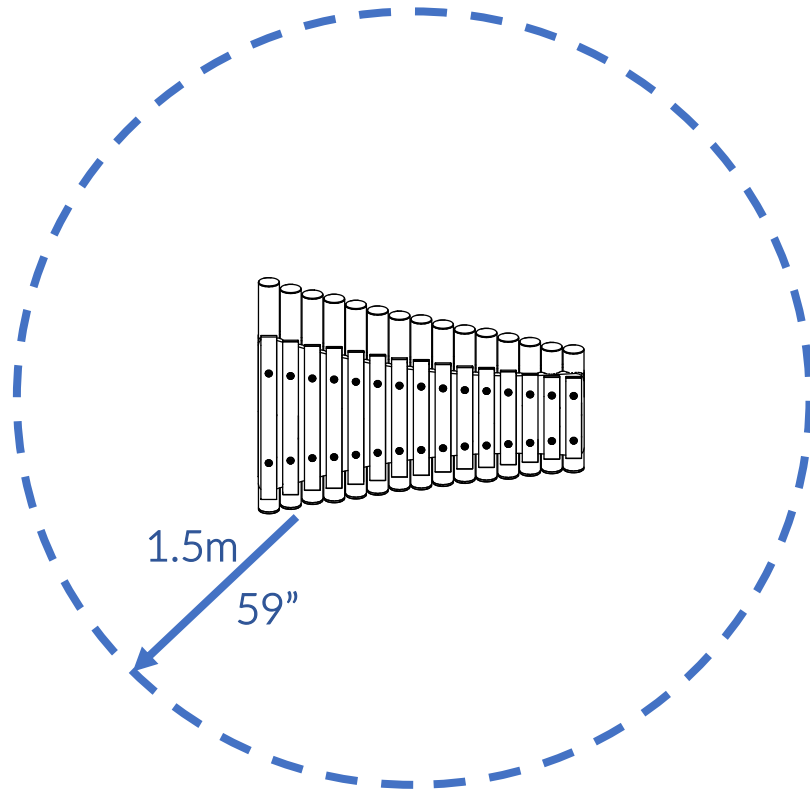

Part Reference	Description
PP-CAVA-SD-GR	Cavatina (Ground Fix)
PP-CAVA-RB-SD-GR	Cavatina - Rainbow (Ground Fix)
PP-CAVA-HD-GR	Heavy Duty Cavatina (Ground Fix)
PP-CAVA-RB-HD-GR	Heavy Duty Cavatina - Rainbow (Ground Fix)

Check Risk Assessment

Packages

		L	W	H	Weight	Net
x1	903184 903185 903186 903187	80cm / 31.5"	70cm / 27.5"	12cm / 5"	15kg / 33lbs	
x1	900986	117cm / 46"	18cm / 7"	13cm / 5"	5kg / 11lbs	

Tools required (not supplied)

¼" Bit Driver Ratchet ½" Socket spanner

11/16" / 17mm Spanner x2

Spirit level

Tape Measure

<p>903184 903185 903186 903187</p>	
<p>① x1</p> 	
<p>Ⓐ x4 500676</p> 	<p>Ⓑ x4 500673</p> 
<p>x1 TX30 500473</p> 	<p>Ⓒ x4 600707</p> 
<p>② x2 900837</p> 	<p>Ⓓ x4 600708</p> 

<p>900986</p>	
<p>③ x1 800549</p> 	
<p>Ⓔ x4 500457</p> 	
<p>Ⓕ x2 500627</p> 	
<p>Ⓖ x1 603150</p> 	
<p>Ⓗ x2 500746</p> 	

Not to scale

1.

1.1

1.2

A		x4
B		x4
C		x4
D		x4

2.

2.1