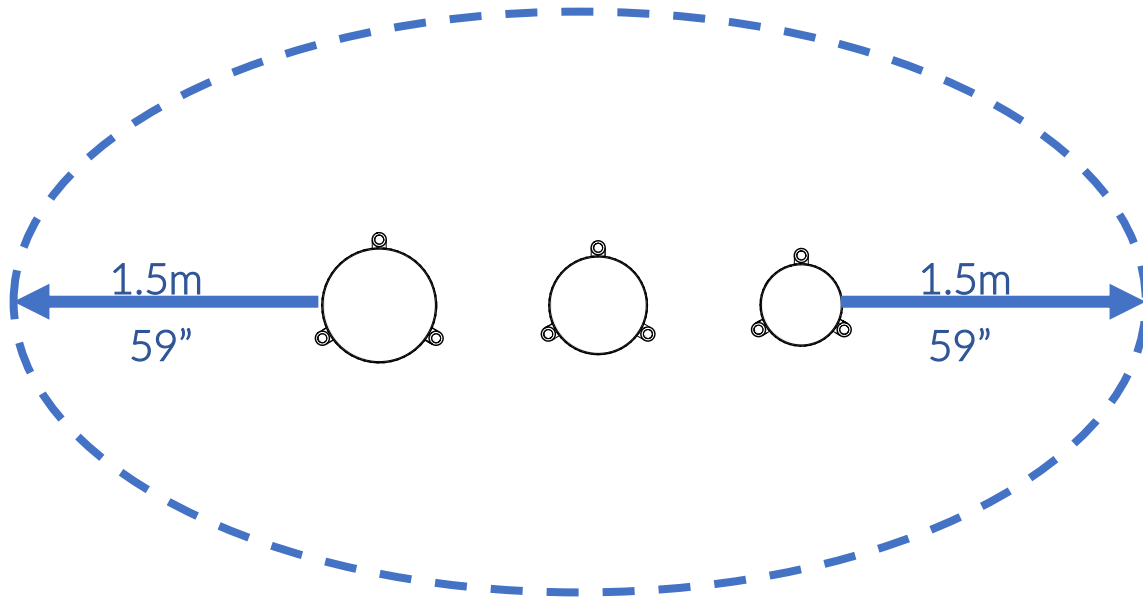

Part Reference	Description
PP-DJEM-ST-03-SU	Djembes (Set of 3) (Surface Fix)

### Check Risk Assessment

71 - 86cm  
28 - 34"

### Packages

x1

x1

x1

		L	W	H	Weight	Net
x1	903057	85cm / 33"	43cm / 17"	43cm / 17"	30kg / 66lbs	
x1	903059	80cm / 31"	29cm / 11"	29cm / 11"	11kg / 24lbs	
x1	903061	70cm / 28"	29cm / 11"	29cm / 11"	9kg / 20lbs	