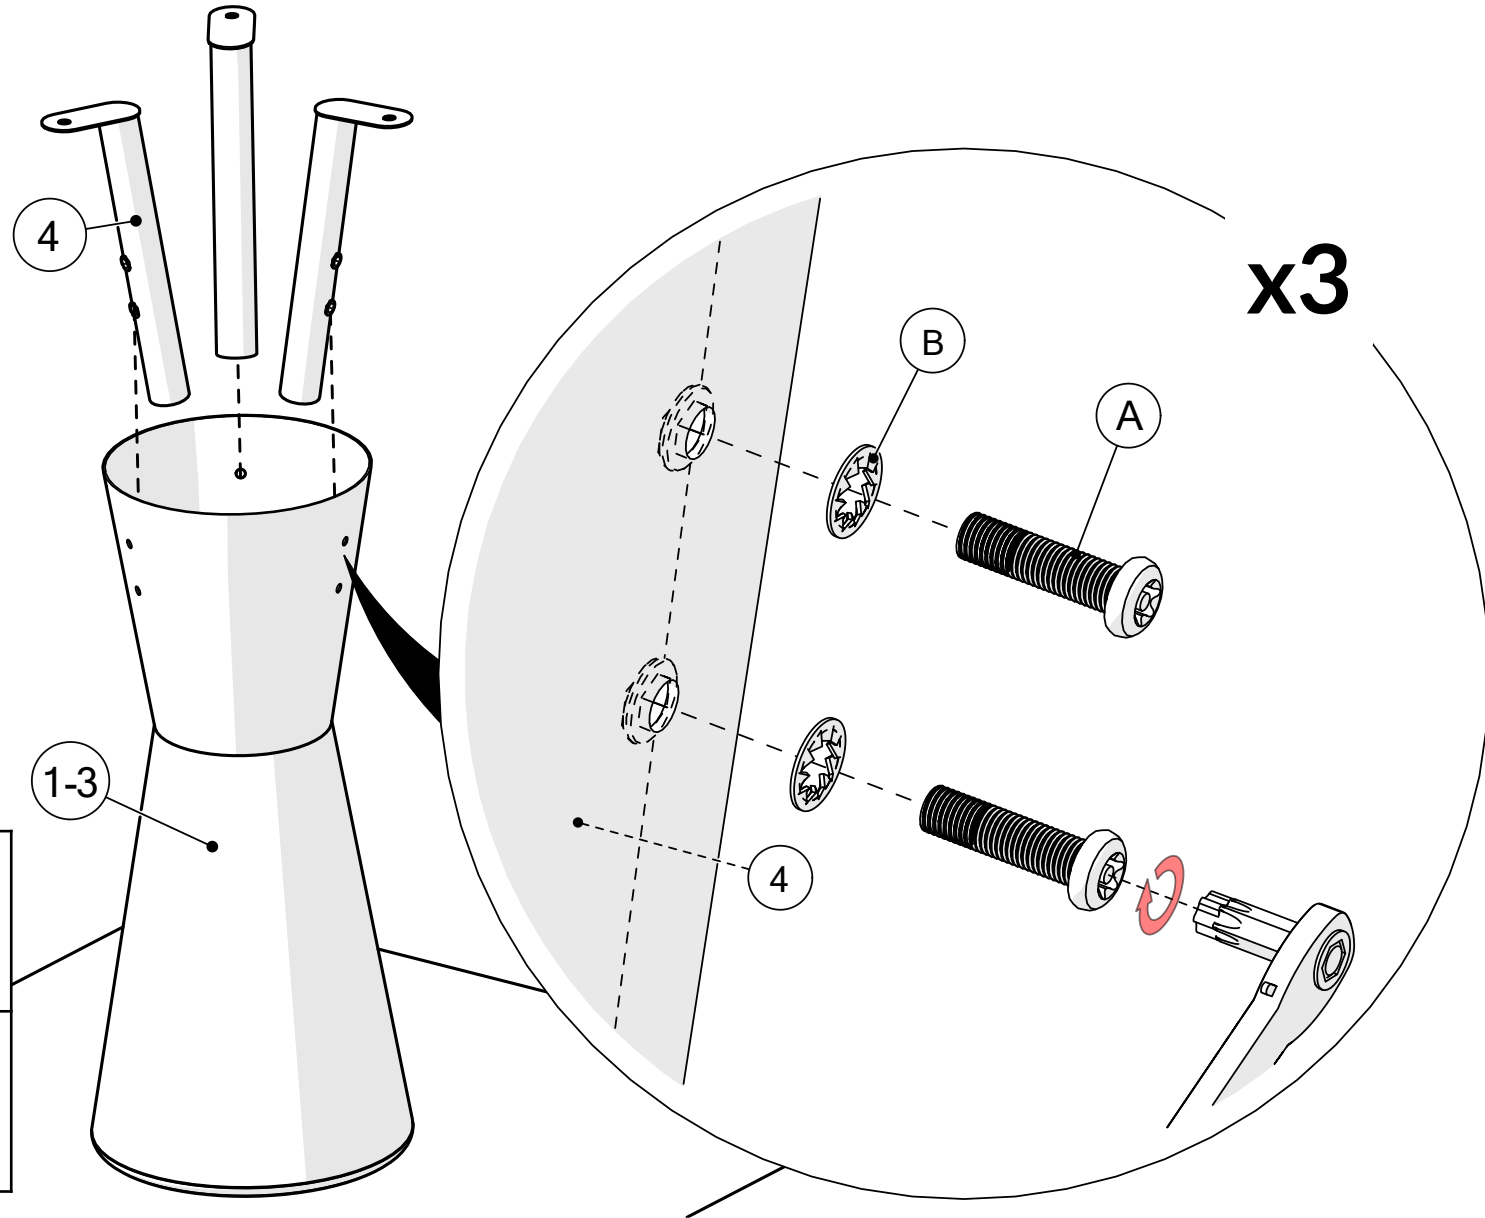

1. x3

TX40

A		x18
B		x18