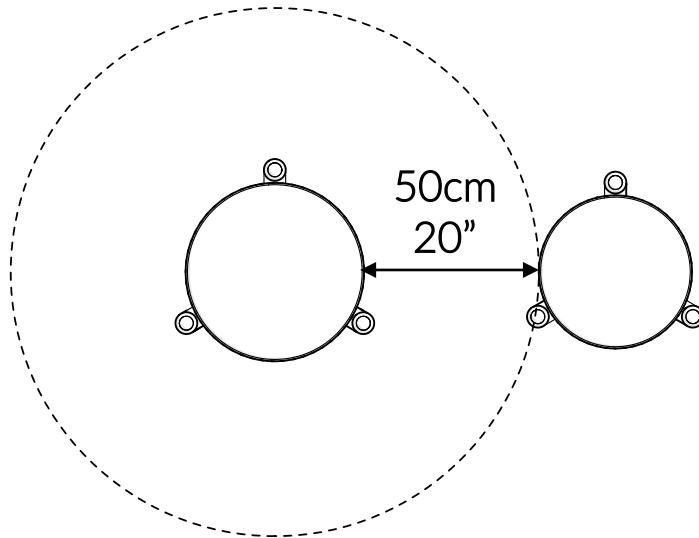

Part Reference	Description
PP-DJEM-ST-03-SU	Djembes (Set of 3) (Surface Fix)

### Check Risk Assessment

71 - 86cm  
28 - 34"

### Packages

x1

x1

x1

		L	W	H	Weight	Net
x1	903057	85cm / 33"	43cm / 17"	43cm / 17"	30kg / 66lbs	
x1	903059	80cm / 31"	29cm / 11"	29cm / 11"	11kg / 24lbs	
x1	903061	70cm / 28"	29cm / 11"	29cm / 11"	9kg / 20lbs	

### Tools required (not supplied)

1/4" Bit Driver Ratchet

Tape Measure

903057

903059

903061