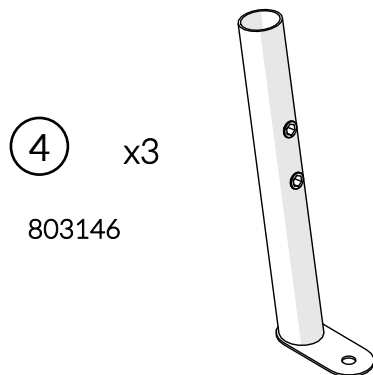

### Packages

x1

x1

x1

		L	W	H	Weight	Net
x1	903057	85cm / 33"	43cm / 17"	43cm / 17"	30kg / 66lbs	
x1	903059	80cm / 31"	29cm / 11"	29cm / 11"	11kg / 24lbs	
x1	903061	70cm / 28"	29cm / 11"	29cm / 11"	9kg / 20lbs	

### Tools required (not supplied)

1/4" Bit Driver Ratchet

Tape Measure

903057

903059

903061

# 1. x3

TX40

A		x18
B		x18