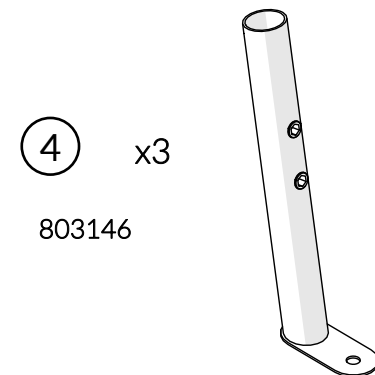

### Packages

x1

x1

x1

		L	W	H	Weight	Net
x1	903057	85cm / 33"	43cm / 17"	43cm / 17"	30kg / 66lbs	
x1	903059	80cm / 31"	29cm / 11"	29cm / 11"	11kg / 24lbs	
x1	903061	70cm / 28"	29cm / 11"	29cm / 11"	9kg / 20lbs	

### Tools required (not supplied)

1/4" Bit Driver Ratchet

Tape Measure

903057

903059

903061

# 1. x3

TX40

A		x18
B		x18