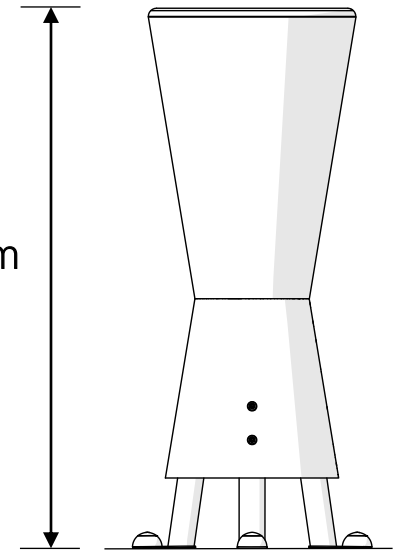

Part Reference	Description
PP-DJEM-ST-03-SU	Djembes (Set of 3) (Surface Fix)

### Check Risk Assessment

71 - 86cm  
28 - 34"

### Packages

x1

x1

x1

		L	W	H	Weight	Net
x1	903057	85cm / 33"	43cm / 17"	43cm / 17"	30kg / 66lbs	
x1	903059	80cm / 31"	29cm / 11"	29cm / 11"	11kg / 24lbs	
x1	903061	70cm / 28"	29cm / 11"	29cm / 11"	9kg / 20lbs	