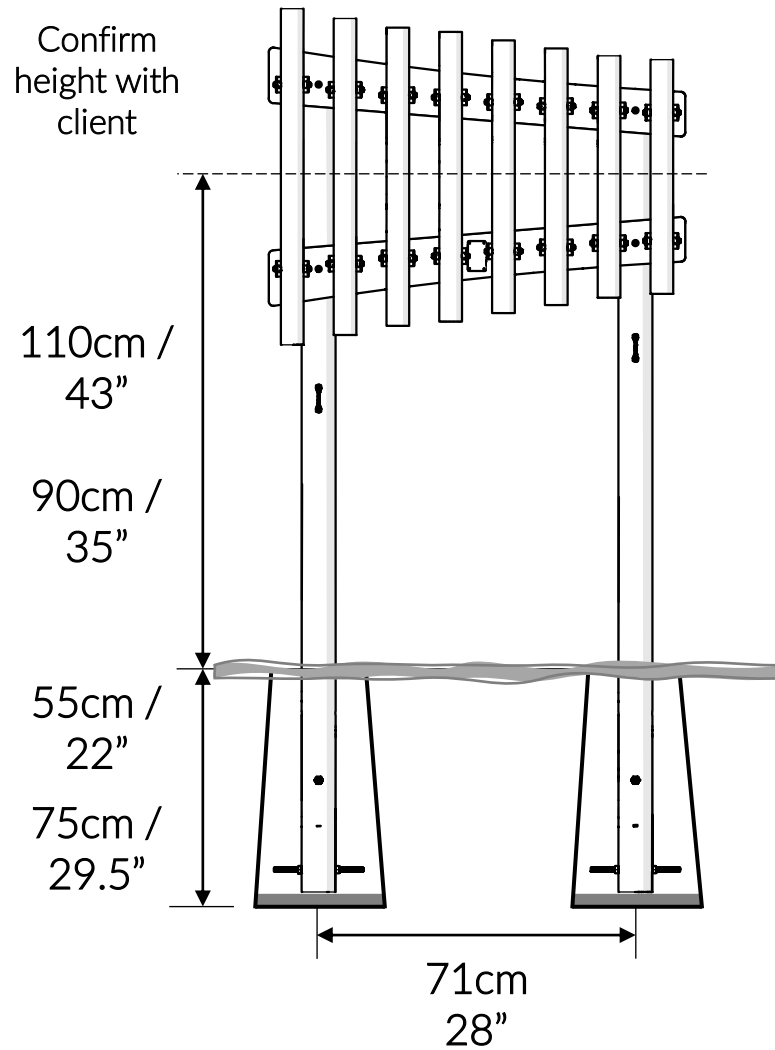

Part Reference	Description
PP-FREC-SO-DI-GR	C5-C6 Soprano Diatonic - 8 notes (Ground Fix)

Check Risk Assessment

### Packages

x1

x1

x1

		L	W	H	Weight	Net
x1	903082	95cm / 37.5"	80cm / 31.5"	10cm / 4"	16kg / 35lbs	
x1	901462	200cm / 79"	10cm / 4"	10cm / 4"	9kg / 20lbs	
x1	901463	200cm / 79"	10cm / 4"	10cm / 4"	9kg / 20lbs	

### Tools required (not supplied)

¼" Bit Driver Ratchet

11/16" / 17mm Spanner

x2

¼" hex adapter

Spirit level

Tape Measure

903082	
① x1	
④ x2 900837 	TX30 x1 500473 
	TX40 x1 500474 
	① A x4 502452 
	① B x4 500456 

901462	
② x1	
① C x1	603150 
① D x2	500746 
① E x4	500457 
① F x2	500627 

901463	
③ x1	
① C x1	603150 
① D x2	500746 
① E x4	500457 
① F x2	500627 

Not to scale

1.

TX40

A		x4
B		x4