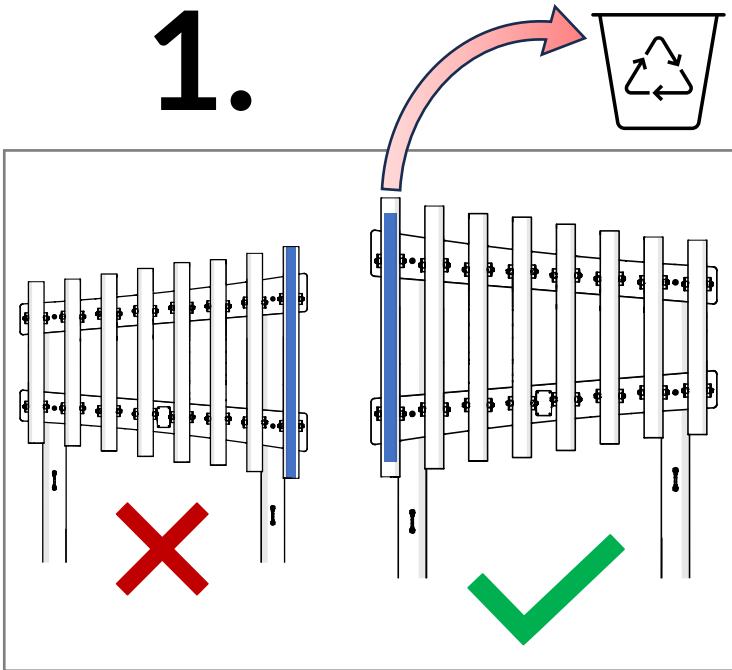

1.

TX40

A		x4
B		x4