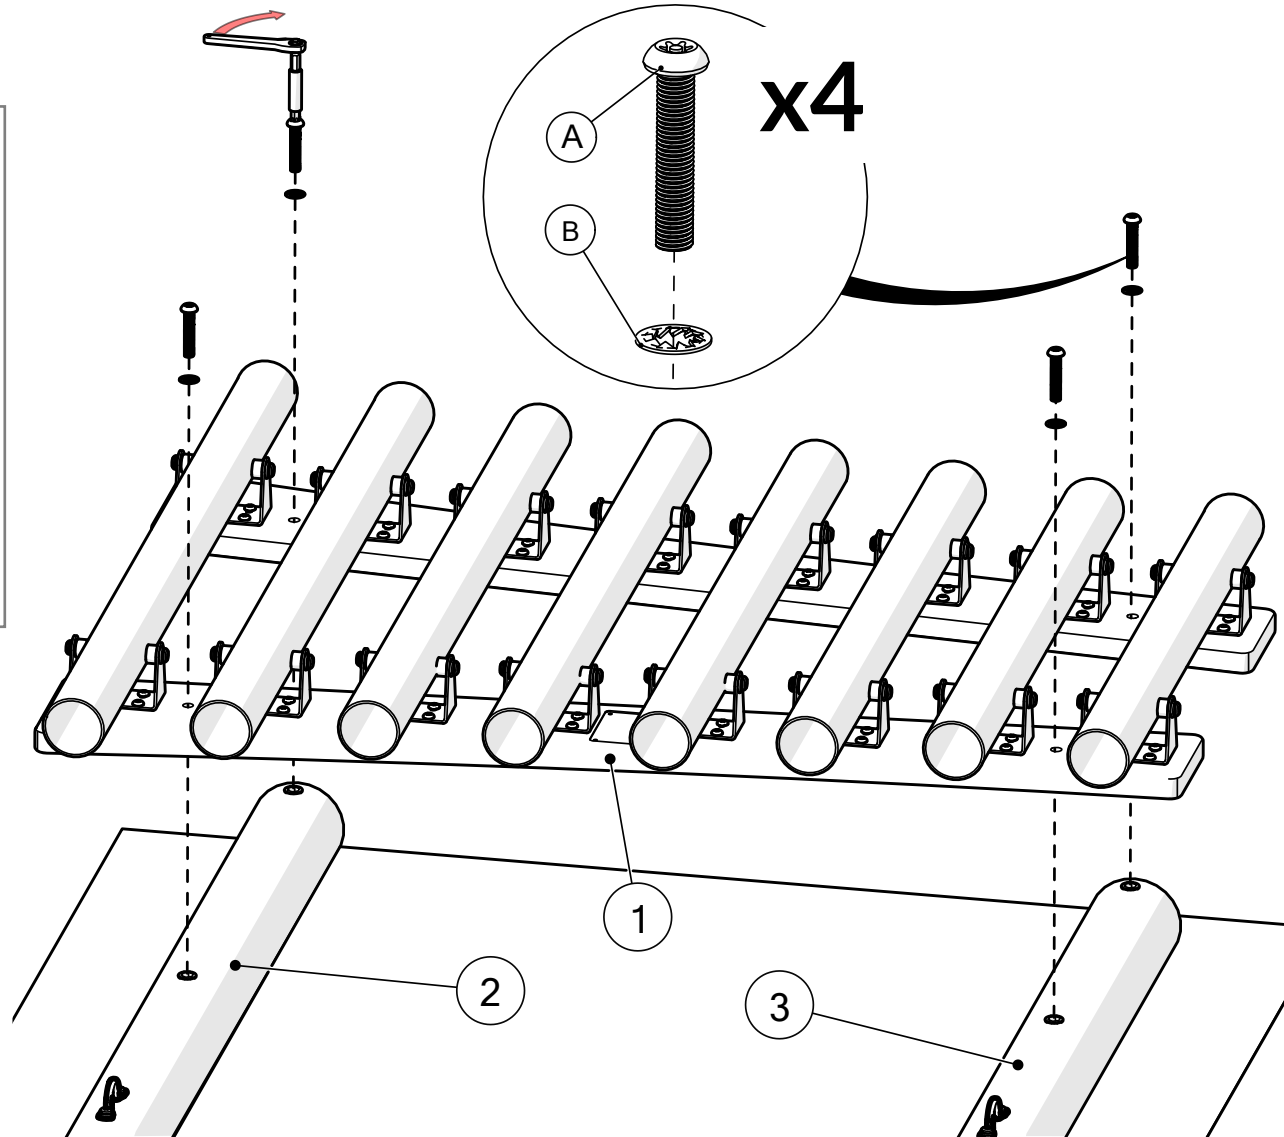

### Tools required (not supplied)

¼" Bit Driver Ratchet

11/16" / 17mm Spanner

x2

¼" hex adapter

Spirit level

Tape Measure

903082	
① x1	
④ x2 900837 	TX30 x1 500473 
	TX40 x1 500474 
	① A x4 502452 
	① B x4 500456 

901462	
② x1	
① C x1	603150 
① D x2	500746 
① E x4	500457 
① F x2	500627 

901463	
③ x1	
① C x1	603150 
① D x2	500746 
① E x4	500457 
① F x2	500627 

Not to scale

1.

TX40

A		x4
B		x4

# 2. x2

2.1

2.2

2.3

E		x4
F		x2