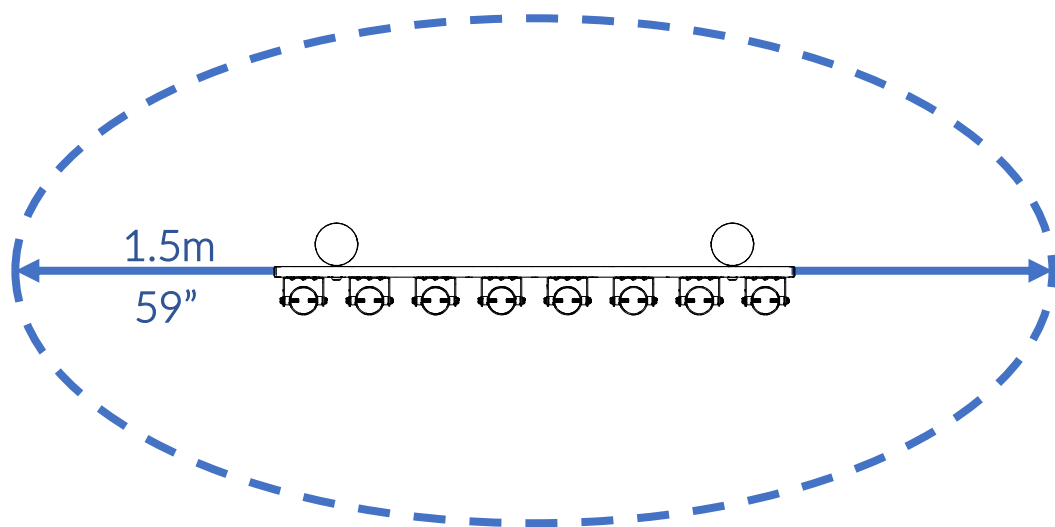

Part Reference	Description
PP-FREC-SO-DI-GR	C5-C6 Soprano Diatonic - 8 notes (Ground Fix)

Check Risk Assessment

### Packages

x1

x1

x1

		L	W	H	Weight	Net
x1	903082	95cm / 37.5"	80cm / 31.5"	10cm / 4"	16kg / 35lbs	
x1	901462	200cm / 79"	10cm / 4"	10cm / 4"	9kg / 20lbs	
x1	901463	200cm / 79"	10cm / 4"	10cm / 4"	9kg / 20lbs	

### Tools required (not supplied)

¼" Bit Driver Ratchet

11/16" / 17mm Spanner

x2

¼" hex adapter

Spirit level

Tape Measure

903082	
① x1	
④ x2 900837 	TX30 x1 500473 
	TX40 x1 500474 
	① A x4 502452 
	① B x4 500456 